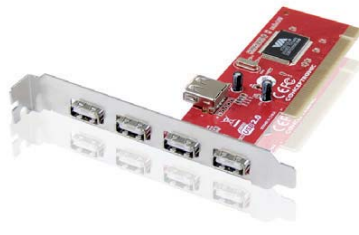

PCI CARD 5-PORT USB 2.0

- Easy to install
- Fast dataspeed (480Mbps)
- Expand your desktop computer with 4 USB 2.0 ports and 1 internal USB 2.0 port
- Supports "low power mode" and power management

C480i5 C05-136