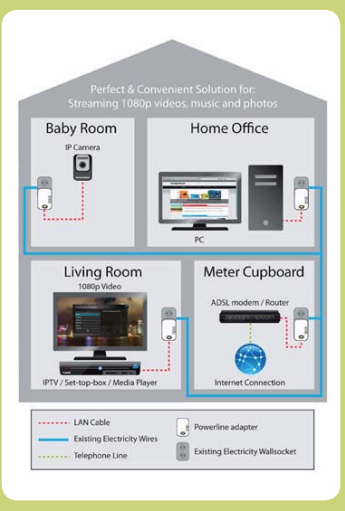

## POWERLINE

Powerline adapters ensure a network connection through your power sockets when wireless networking and networking cables are impossible. Easily set up a network in 3 simple steps:  
 1 Connect the LAN cable to the Powerline adapter  
 2 Connect the Powerline adapter to the socket  
 3 Turn on your connected device