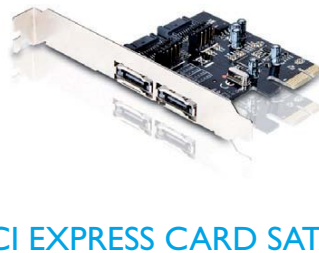

PCI EXPRESS CARD SATA600

- Molex connector for additional power
- Compatible with SATA-I, SATA-II and SATA-III hard disks and SSD's
- Add 1 eSATA (6Gbps) and 2 internal SATA ports to your PC
- Perfect to make fast backups, gaming, video editing and other applications

CSATA600EXI C05-150