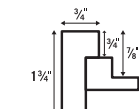

3/4" Width, For 3/4" or 7/8" Deep Canvas