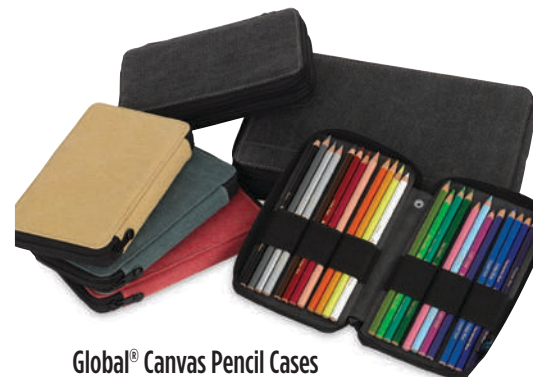

Global® Canvas Pencil Cases UP TO 25% OFF LIST PRICE

Handcrafted from a finely woven 16 oz canvas, these versatile pencil cases are perfect for travel or storage. Each elastic loop holds up to four pencils or two markers, and the three-sided zipper closure keeps everything secure. (Pencils not included.)

NUMBER	COLOR	LIST	SALE
M22744-2024	Black	$15.95	$12.93
M22744-3124	Rose	15.95	12.93
M22744-5324	Steel Blue	15.95	12.93
M22744-8924	Wheat	15.95	12.93

NUMBER	COLOR	LIST	SALE
M22744-2048	Black	$21.95	$16.45
M22744-3148	Rose	21.95	16.45
M22744-5348	Steel Blue	21.95	16.45
M22744-8948	Wheat	21.95	16.45

NUMBER	COLOR	LIST	SALE
M22744-2120	Black	$35.95	$26.96