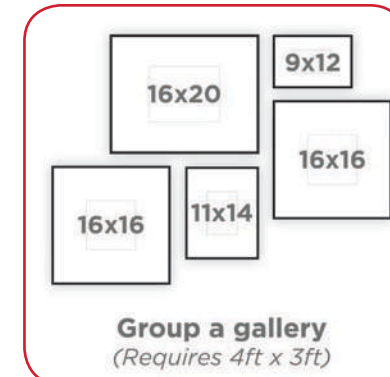

NEW! Blick® Chelsea Metal Gallery Frames 25% OFF LIST PRICE

These ready-to-hang-frames arrive beautifully matted and outfitted with an engaging piece of abstract art. Hang and display right away, or replace the art with your own favorite photo, sketch, or painting. The Chelsea features a modern gallery-style profile in matte finishes. Choose Black, Gold, or Silver (the 16" x 20" frame is only available in Black). Templates are included for easy vertical or horizontal hanging. The 9" x 12" frame also includes an easel back. A glass face and hanging hardware are included. See below for artwork size when using the mat.

FRAME SIZE	OPENING SIZE	BLACK	GOLD	SILVER	LIST	SALE
9" x 12"	5" x 7"	M17365-2023	M17365-9013	M17365-9333	$16.99	$12.99
11" x 14"	5" x 7"	M17365-2025	M17365-9015	M17365-9335	19.99	16.99
16" x 16"	8" x 8"	M17365-2026	M17365-9016	M17365-9336	34.99	24.99
16" x 20"	8" x 10"	M17365-2028	—	—	39.99	29.99