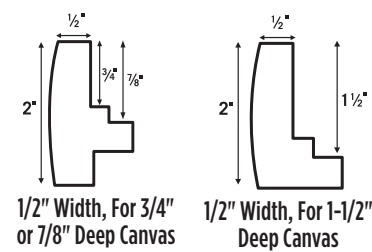

Blick® FLOATER & PLEIN AIR FRAMES

UP TO 60% OFF LIST PRICE

Attach canvas from the back with screws (not included).

Blick® Contour Floater Frames

50% OFF LIST PRICE
A beautiful contemporary frame made in the USA from American hardwood, the Blick Contour Floater frame is available in four finishes, and a variety of sizes that accommodate 3/4", 7/8", or 1-1/2" deep canvases.