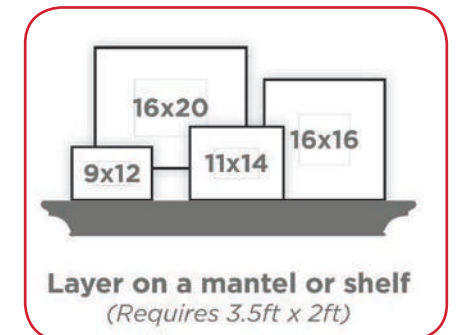

NEW! Blick® Chelsea Metal Gallery Frames 25% OFF LIST PRICE

These ready-to-hang-frames arrive beautifully matted and outfitted with an engaging piece of abstract art. Hang and display right away, or replace the art with your own favorite photo, sketch, or painting. The Chelsea features a modern gallery-style profile in matte finishes. Choose Black, Gold, or Silver (the 16" x 20" frame is only available in Black). Templates are included for easy vertical or horizontal hanging. The 9" x 12" frame also includes an easel back. A glass face and hanging hardware are included. See below for artwork size when using the mat.

FRAME SIZE	OPENING SIZE	BLACK	GOLD	SILVER	LIST	SALE
9" x 12"	5" x 7"	M17365-2023	M17365-9013	M17365-9333	$16.99	$12.99
11" x 14"	5" x 7"	M17365-2025	M17365-9015	M17365-9335	19.99	16.99
16" x 16"	8" x 8"	M17365-2026	M17365-9016	M17365-9336	34.99	24.99
16" x 20"	8" x 10"	M17365-2028	—	—	39.99	29.99