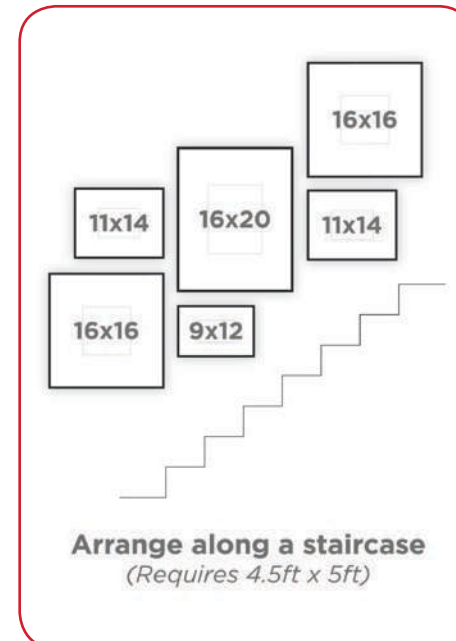

Blick® GALLERY FRAMES

UP TO **50% OFF**
LIST PRICE

* Artwork by
Alisha B. Whitman
alishabwhitman.com

new!

Blick® CHELSEA METAL GALLERY FRAMES

Blick® Wood Gallery Frames UP TO 50% OFF LIST PRICE

Made of solid wood with a lovely natural woodgrain, Blick Wood Gallery Frames have a 1-3/4" deep profile with two sets of back grooves that accommodate up to 1-1/2" deep stretched canvases, photos, and other artwork. Swing braces and a backing board ensure stability. Each frame ships with a styrene face that has a protective film on both sides to prevent scratches and smudges. Remove the film before displaying your art.

SIZE	BLACK	WALNUT	NATURAL	WHITE	LIST	SALE
6" x 6"	M18862-2066				$21.63	$10.79
8" x 10"	M18862-2012	M18862-8912	M18862-1912	M18862-1282	25.75	12.87
9" x 12"	M18862-2023	M18862-8923	M18862-1923	M18862-1283	28.84	14.39
10" x 10"	M18862-2010			M18862-1284	27.81	13.89
11" x 14"	M18862-2005	M18862-8905	M18862-1905	M18862-1295	31.93	15.96
12" x 12"	M18862-2004	M18862-8904	M18862-1904	M18862-1285	32.96	16.47
12" x 16"	M18862-2006	M18862-8906	M18862-1906	M18862-1296	37.08	18.53
14" x 18"	M18862-2017				39.14	19.56
16" x 20"	M18862-2008	M18862-8908	M18862-1908	M18862-1298	49.44	24.69
18" x 24"	M18862-2009	M18862-8909	M18862-1909	M18862-1299	55.62	27.79
20" x 24"	M18862-2001				61.80	30.89
24" x 30"	M18862-2013	M18862-8913	M18862-1913		65.92	32.95
24" x 36"	M18862-2015				92.70	46.35
30" x 40"	M18862-2026	M18862-8926	M18862-1926		115.36	57.66

Blick® Metal Gallery Frames 50% OFF LIST PRICE