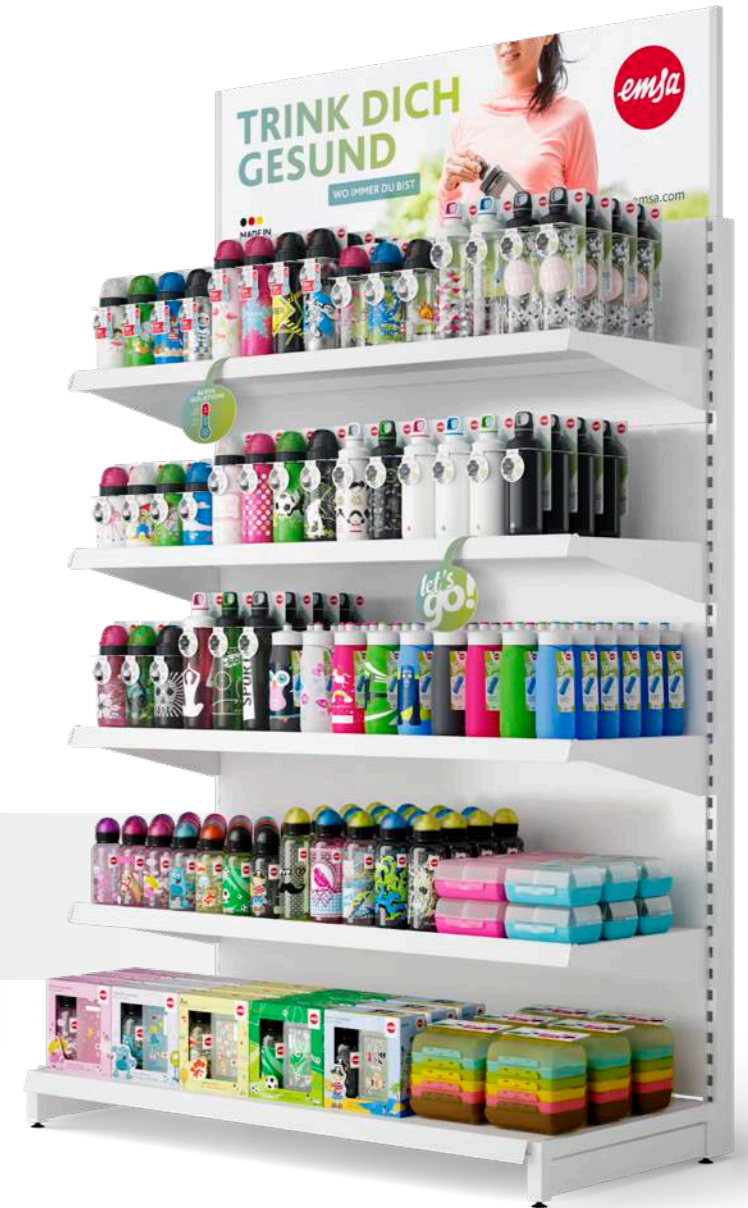

POINT OF SALE

LET'S GO .....

LET'S GO .....