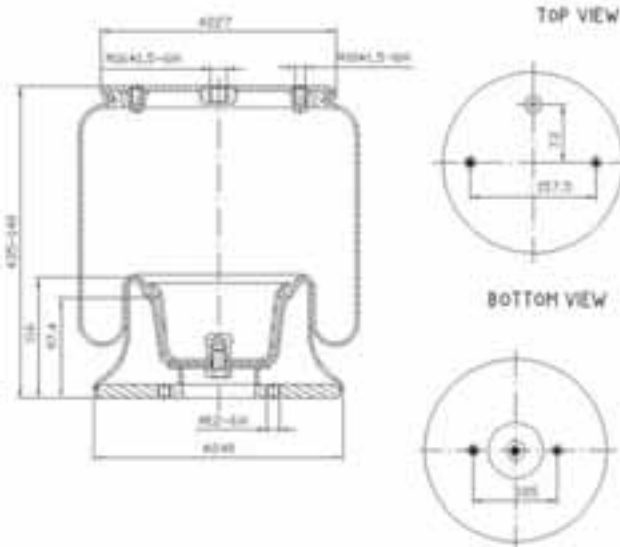

DAF

0 513 983

MLF7022

MSK20012