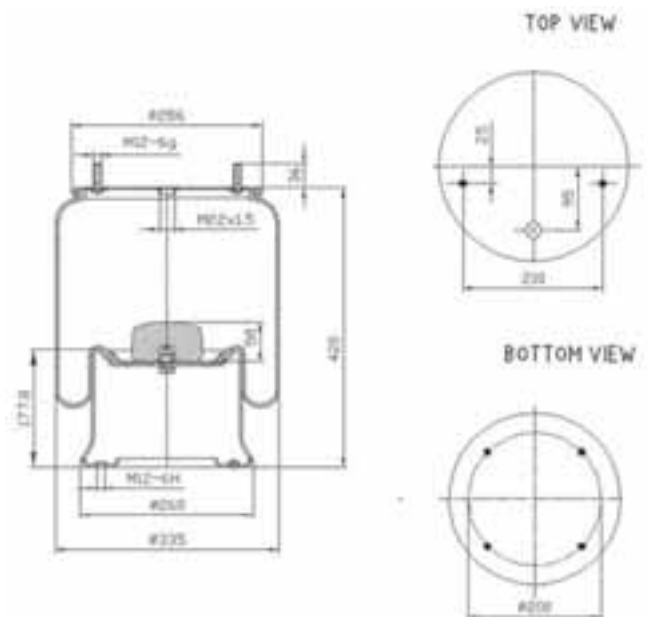

ACERBI
FRUEHAUF

441901
M060924

MLF7024

MSK20008