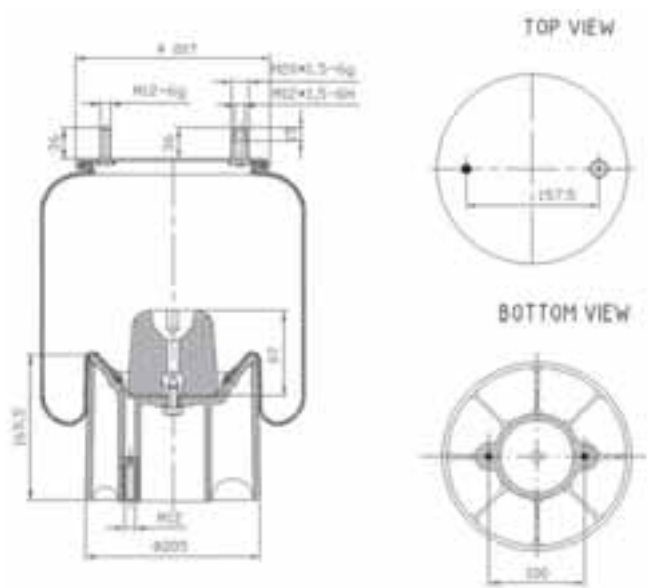

PHOENIX TRUCK & TRAILER
SCANIA

1314903

MLF7023