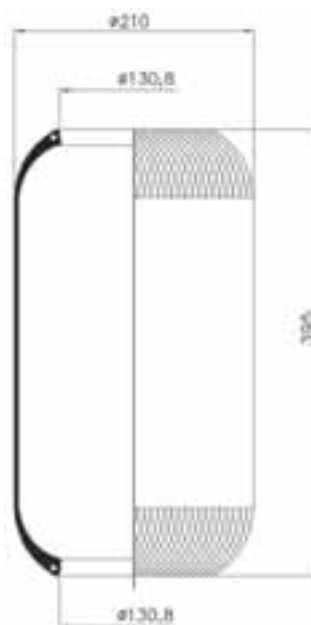

MLF7001

AUWÄRTER (NEOPLAN)	1001 12 254
BPW	02.200.24.40.0
BÜSSING	536 905 265
DAF	0 689 677
DROGMÖLLER	
FRUEHAUF	
HANOMAG-HENSCHEL	536 905 265
IKARUS	
KÄSSBOHRER	4.771.143.000, 4.771.359.000
KÖGEL	
LUDEWIG	
MAGIRUS DEUTZ	536 905 265
MAN	81.43601.0017
MENARINI	199 196
MERCEDES	000 327 01 01, 307 327 01 01, 364 327 70 01
RENAULT	
SEDDON ATKINSON	
VAN HOOL	624319-420, 624319-600, 624319-610, 624319-630
VOLVO	1 134 445, 1 199 893, 1 622 111
WARSTEINER