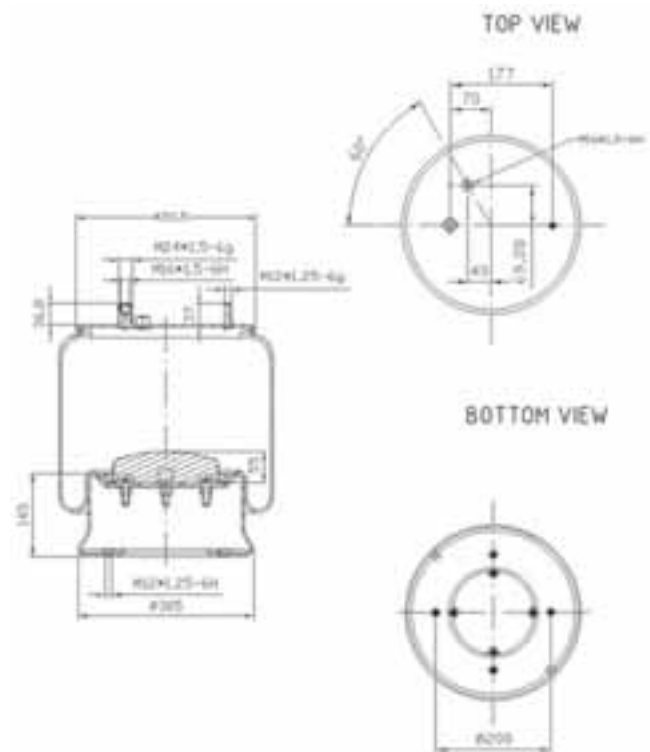

RENAULT

5.010.211.724