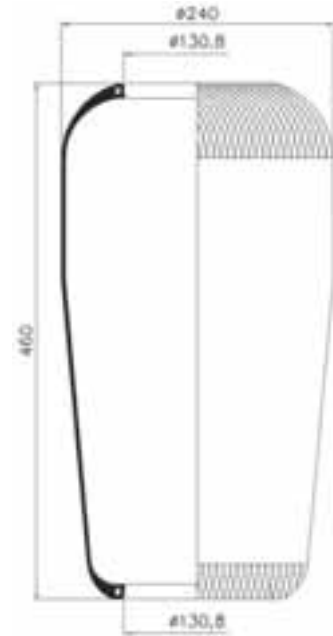

MLF7004

AUWÄRTER (NEOPLAN)
BPW
MAN
MERCEDES
PEGASO
VOLVO
WARSTEINER

1001.12.300
02.200.24.10.0
81.43601.0033
387 328 00 01
1 590 136