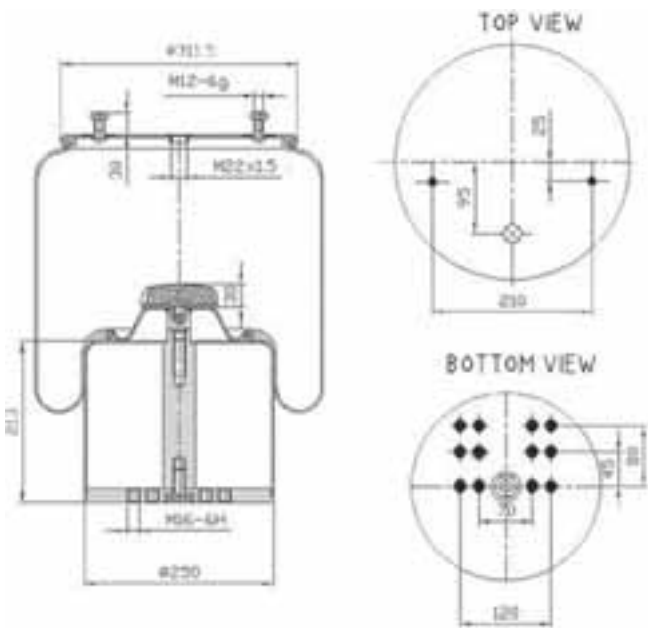

BPW

05.429.43.41.0

MLF7107

MSK20022