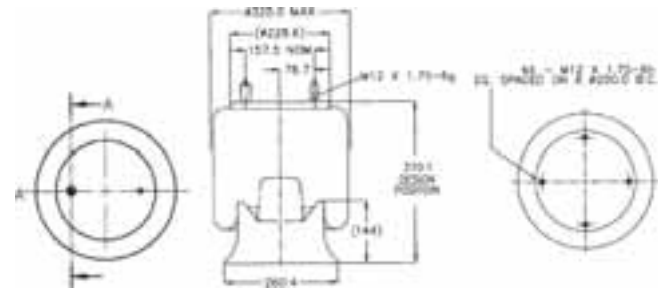

21226046 **MSK6046**