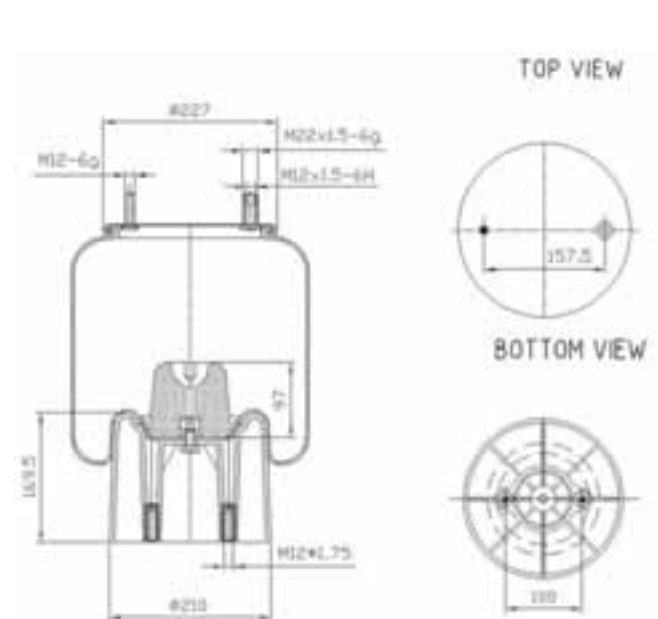

DE ANGELIS 21222442
GRANNING 15732
LECIÑENA 21222442