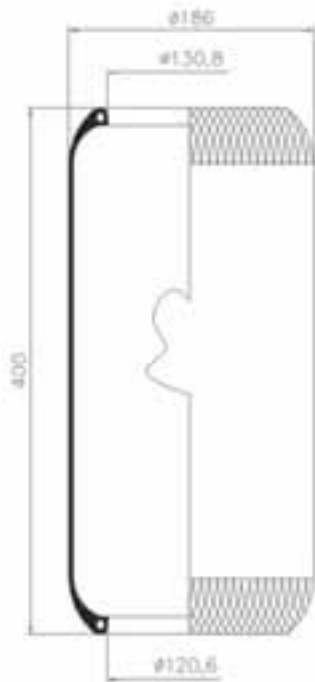

MLF7078

VOLVO

311 277

MLF7079

MSK20000

HENDRICKSON
NEWAY

B 3411
905 570 19, 905 570 52, 905 570 78,
905 570 83

MLF7080

MSK1307

MERCEDES
MERITOR / ROR
WEWELER

A 946 328 14 01
21221307
US 87EURO.F

MLF7081

SCANIA

1379392, 1440294