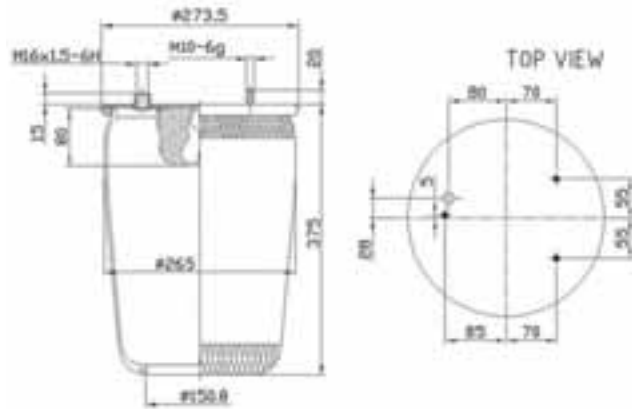

MLF7014

KÄSSBOHRER
OPTARE
ZF ZAHNRADFABRIK PASSAU

A 699 328 01 01
R5800001

MLF7015

VIBERTI

128 147 109

MLF7017

DAF

0 513 985

MLF7018

DAF

0 067 504

MLF7019

DAF

0 513 982