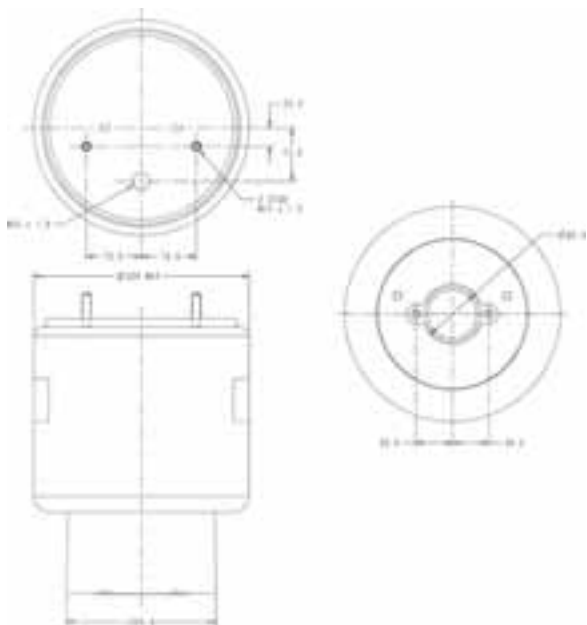

21230298K

MERITOR / ROR

21230298K

MLF7000