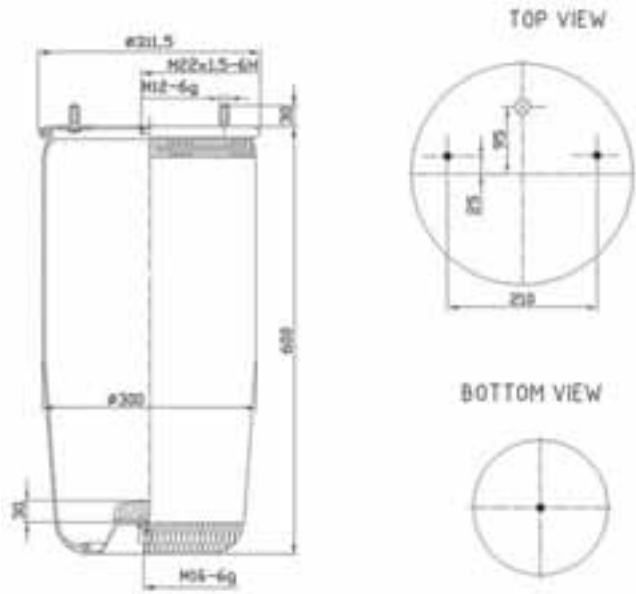

MLF7043

BPW

05.429.40.05.0

MLF7045

BPW

05.429.40.91.0

MLF7044

MSK20073

SAF

3.229.0033.00

MLF7046

MSK20022

BPW

05.429.40.28.1