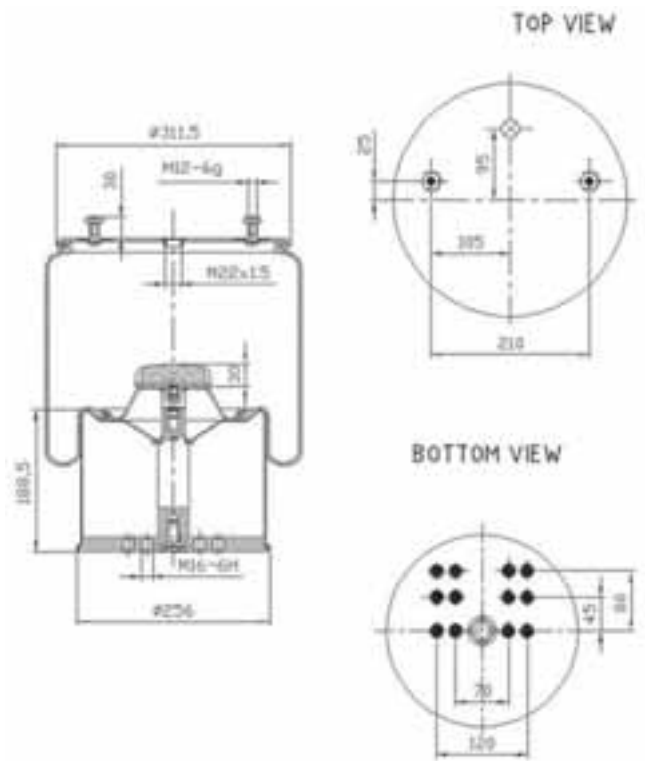

FRUEHAUF
MONTENEGRO

MOO1782

MLF7065

MSK20022