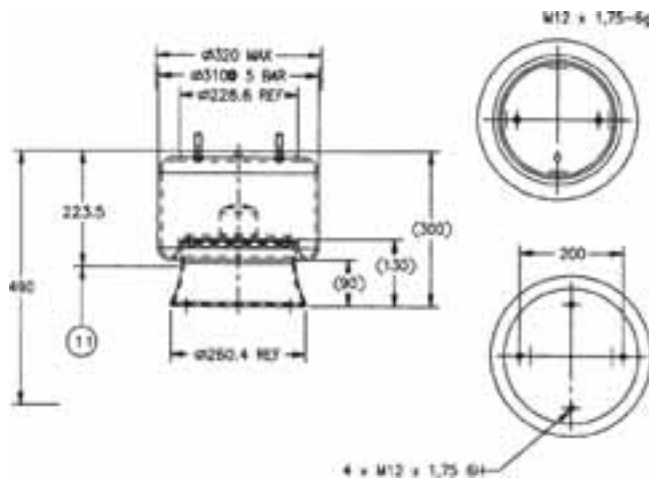

21223269 **MSK3269**