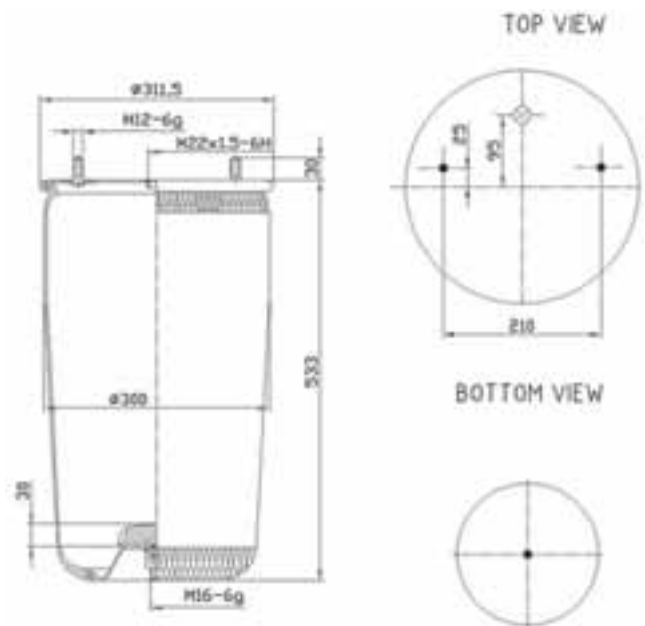

MLF7066

BPW

05.429.40.01.0

MLF7067

MSK20002

TOP VIEW

BOTTOM VIEW

FRUEHAUF