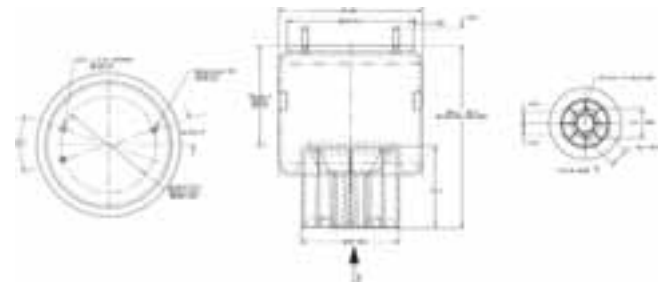

21229214 **MSK9214**