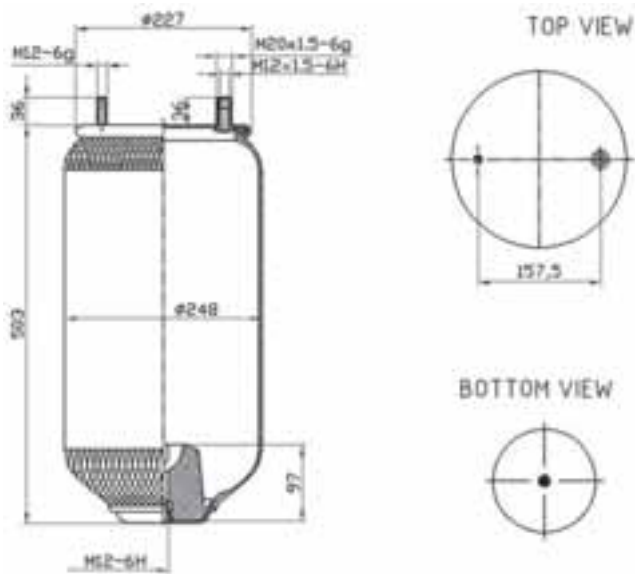

MLF7014

KÄSSBOHRER
OPTARE
ZF ZAHNRADFABRIK PASSAU

A 699 328 01 01
R5800001

MLF7015

VIBERTI

128 147 109

MLF7017

DAF

0 513 985

MLF7018

DAF

0 067 504

MLF7019

DAF

0 513 982