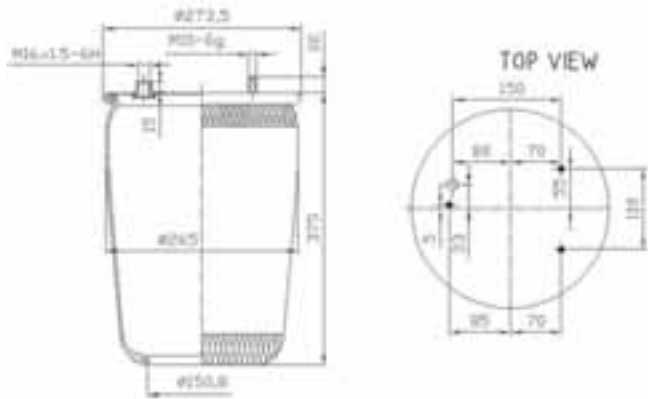

MLF7014

KÄSSBOHRER
OPTARE
ZF ZAHNRADFABRIK PASSAU

A 699 328 01 01
R5800001

MLF7015

VIBERTI

128 147 109

MLF7017

DAF

0 513 985

MLF7018

DAF

0 067 504

MLF7019

DAF

0 513 982