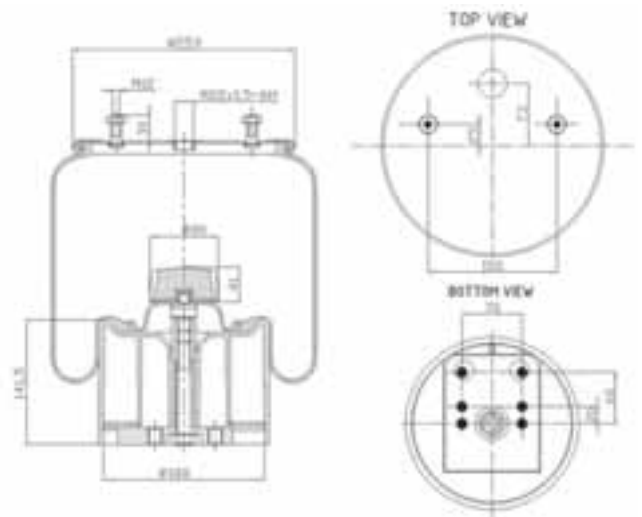

05.429.42.04.0

MLF7176

MERCEDES

A 946 328 15 01

MLF7177

BPW

05.429.40.91.0, 05.429.432.00

MLF7178