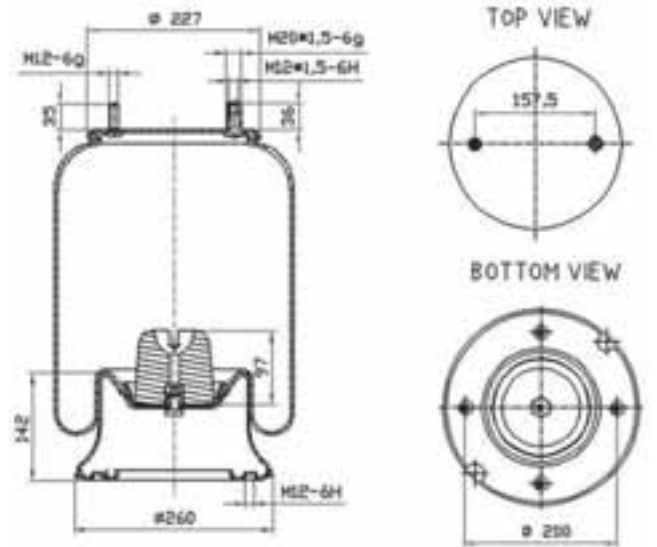

05.429.42.04.0

MLF7176

MERCEDES

A 946 328 15 01

MLF7177

BPW

05.429.40.91.0, 05.429.432.00

MLF7178