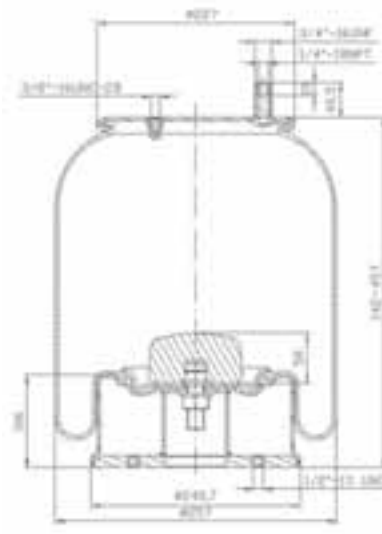

TOP VIEW

BOTTOM VIEW

NEWAY
RENAULT

M00 57 000
5.010.211.724

MLF7077

MSK20016

TOP VIEW

BOTTOM VIEW