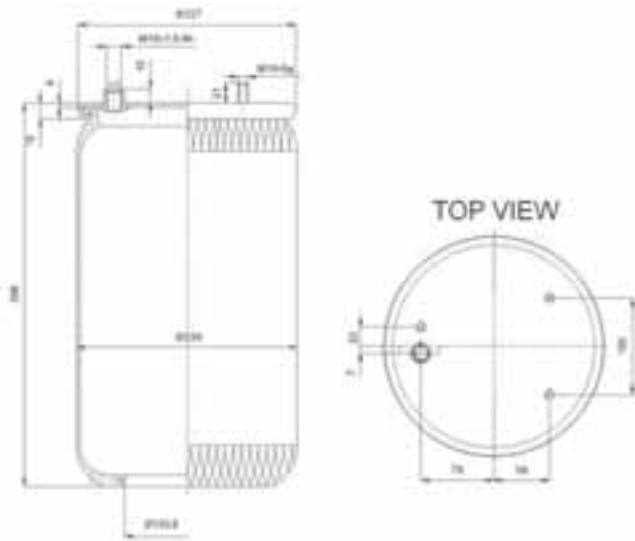

MLF7020

DAF

0 513 983

MLF7022

MSK20012

PHOENIX TRUCK & TRAILER
SCANIA

1314903

MLF7023

ACERBI
FRUEHAUF

441901
M060924

MLF7024

MSK20008

SAF

3.229.0031.00