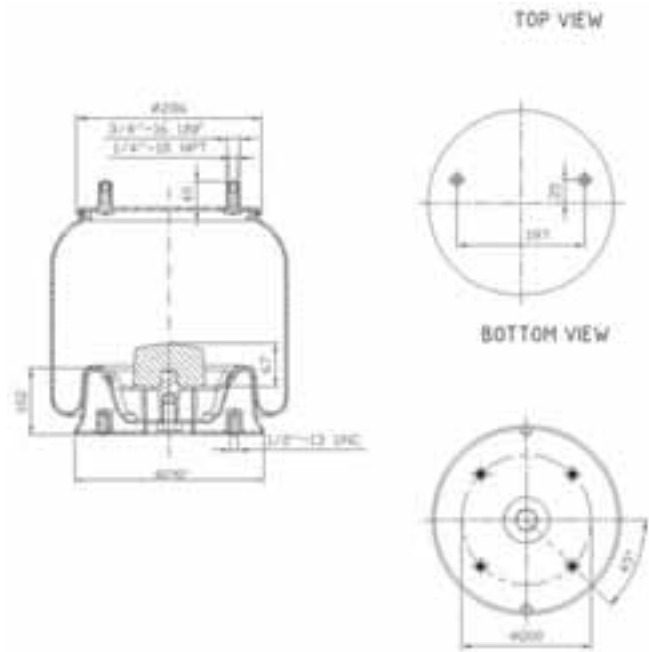

MERCEDES A 942 320 02 21

MLF7112

MSK20018