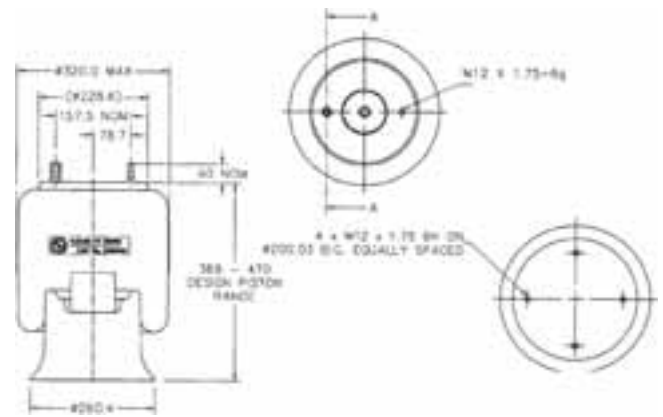

21226039 **MSK6039**