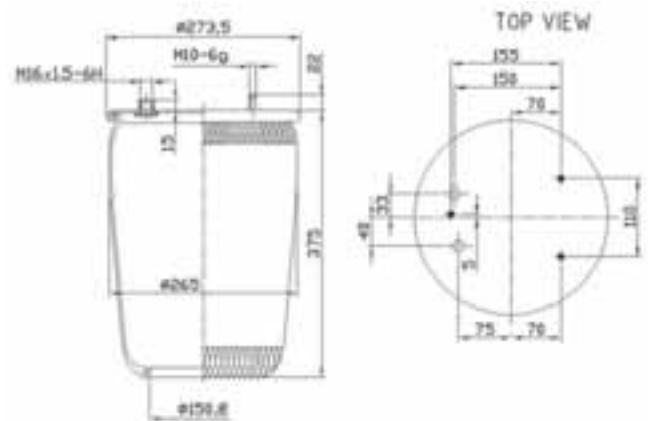

MLF7014

KÄSSBOHRER
OPTARE
ZF ZAHNRADFABRIK PASSAU

A 699 328 01 01
R5800001

MLF7015

VIBERTI

128 147 109

MLF7017

DAF

0 513 985

MLF7018

DAF

0 067 504

MLF7019

DAF

0 513 982