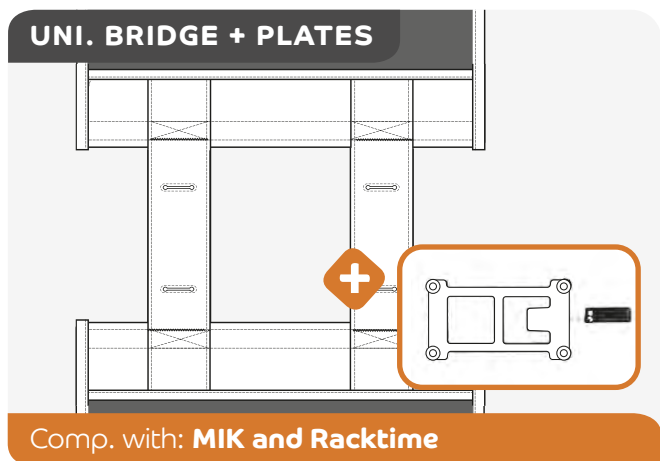

Basil **Universal Bridge system**

Basil has developed the Universal Bridge system, so you are able to **quickly and easily remove** your double pannier bag from your luggage carrier. By means of **four openings** the Universal Bridge system is easy to install on your luggage carrier. This system is compatible with all luggage carriers including **e-bikes**, MIK and Racktime. It's all in the name: Universal!

You can mount with Universal bridge system in **two ways**:

1. 1 Classic mounting with four fixed mounted **straps**
2. 2 Compatible with and easy to install on MIK and Racktime **plates**
   (sold separately or in combination with Basil DBS system)

Basil **Additional handle**

When function meets style: the Basil Additional handle. This accessory completes your double pannier bag. It is made of durable material. And with the Additional handle the installation, removal and carry of your double pannier bag was never so easy.