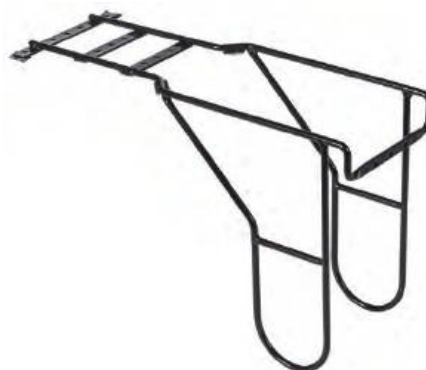

BASIL CARRIER EXTENDER

70180	matt black