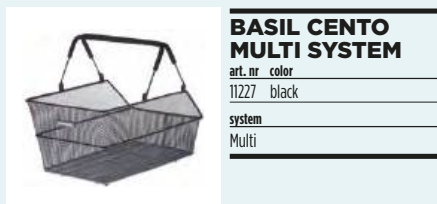

BASIL CENTO MULTI SYSTEM

art. nr color
11227 black

system
Multi

HR-Korb, Stahl, engmaschig, abnehmbar, geeignet für MIK, Racktime, i-Rack/ Carrymore Adapterplatten (NICHT INBEGR.), Tragegriff mit Soft Grip, Standfüße, abgechrägt, stabiler Rahmen, Montage in Fahrtrichtung

Panier arrière, acier, mailles fines, amovible, pour MIK, Rackt., i-Rack/ Carry-m. plaques (PAS INCLUS), avec Soft Grip poignées, supports de protection, un côté biseauté, cadre extra solide, panier est placé dans la longueur