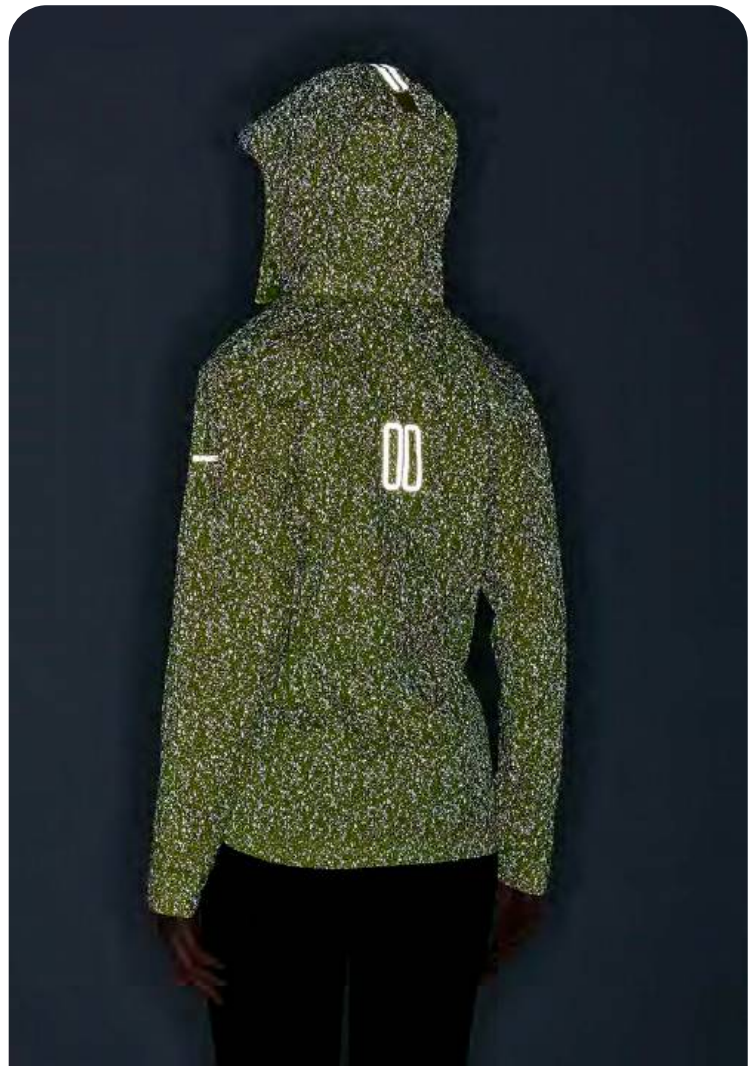

Basil Skane HiVis women

You'll be the ultra-visible on the road in Basil Skane HiVis rain wear. Our innovative HiVis fabrics keep you dry, day and night and guarantee that everyone you share the road with sees you.

T-FABRIC™
10.000 WP
10.000 MVP

bluesign®
APPROVED

BIONIC
FINISH®ECO

- 100% waterproof
- Breathable and windproof
- 360° reflection for visibility
- 2-way stretch
- Designed for commuters
- Adjustable hood for helmet
- Detachable hood
- Mesh lining
- Contoured sleeves

BASIL **SKANE** HAVIS
BICYCLE RAIN JACKET WOMEN

neon yellow XS - XL

BASIL **SKANE** HAVIS
BICYCLE RAIN PANTS WOMEN

jet black XS - XL