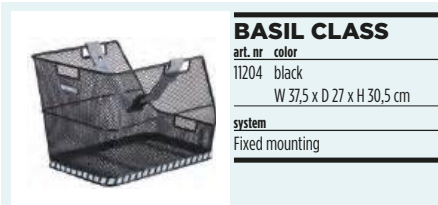

BASIL CLASS

art. nr color
11204 black
W 37,5 x D 27 x H 30,5 cm

system
Fixed mounting

Rear schoolbag basket, steel, mesh, fixed mounting on luggage carrier (including fixing material), slanted frontside, with removable belt to secure the bag, safety reflection around

HR-Schultaschenkorb, Stahl, engmaschig, feste Montage auf Gepäckträger (inkl. Befestigungsmaterial), abgechrägt, mit abnehmbarem Band um die Tasche zu sichern, Sicherheitsreflexion rundherum