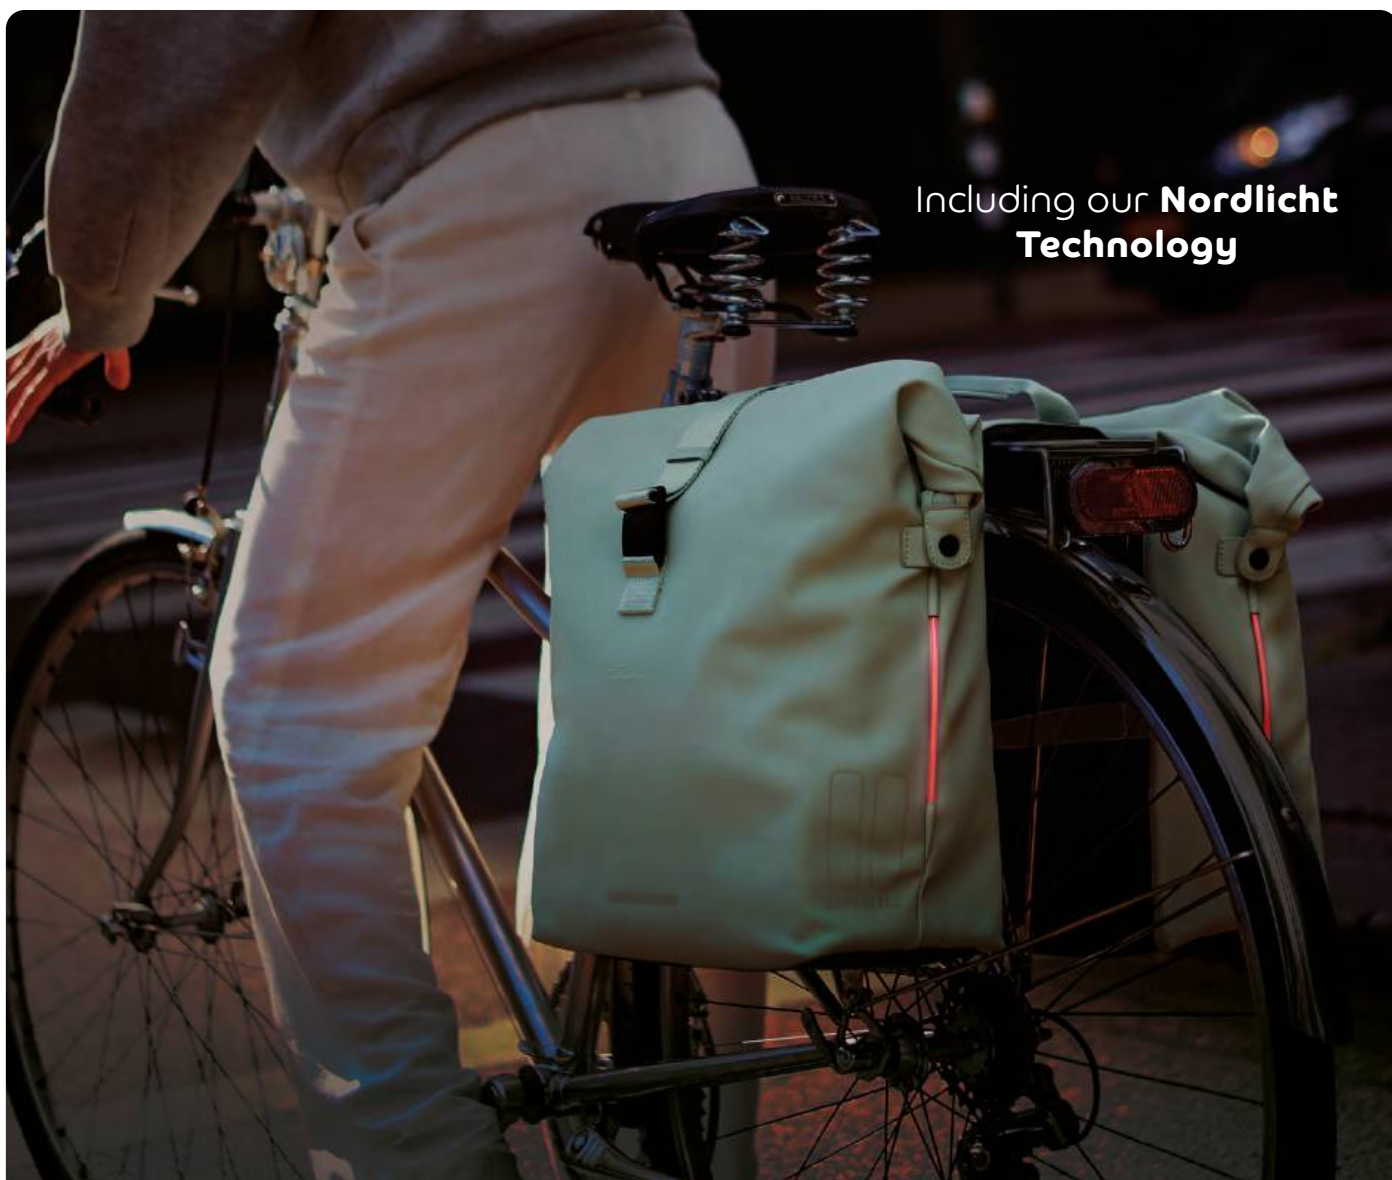

Including our **Nordlicht**
Technology