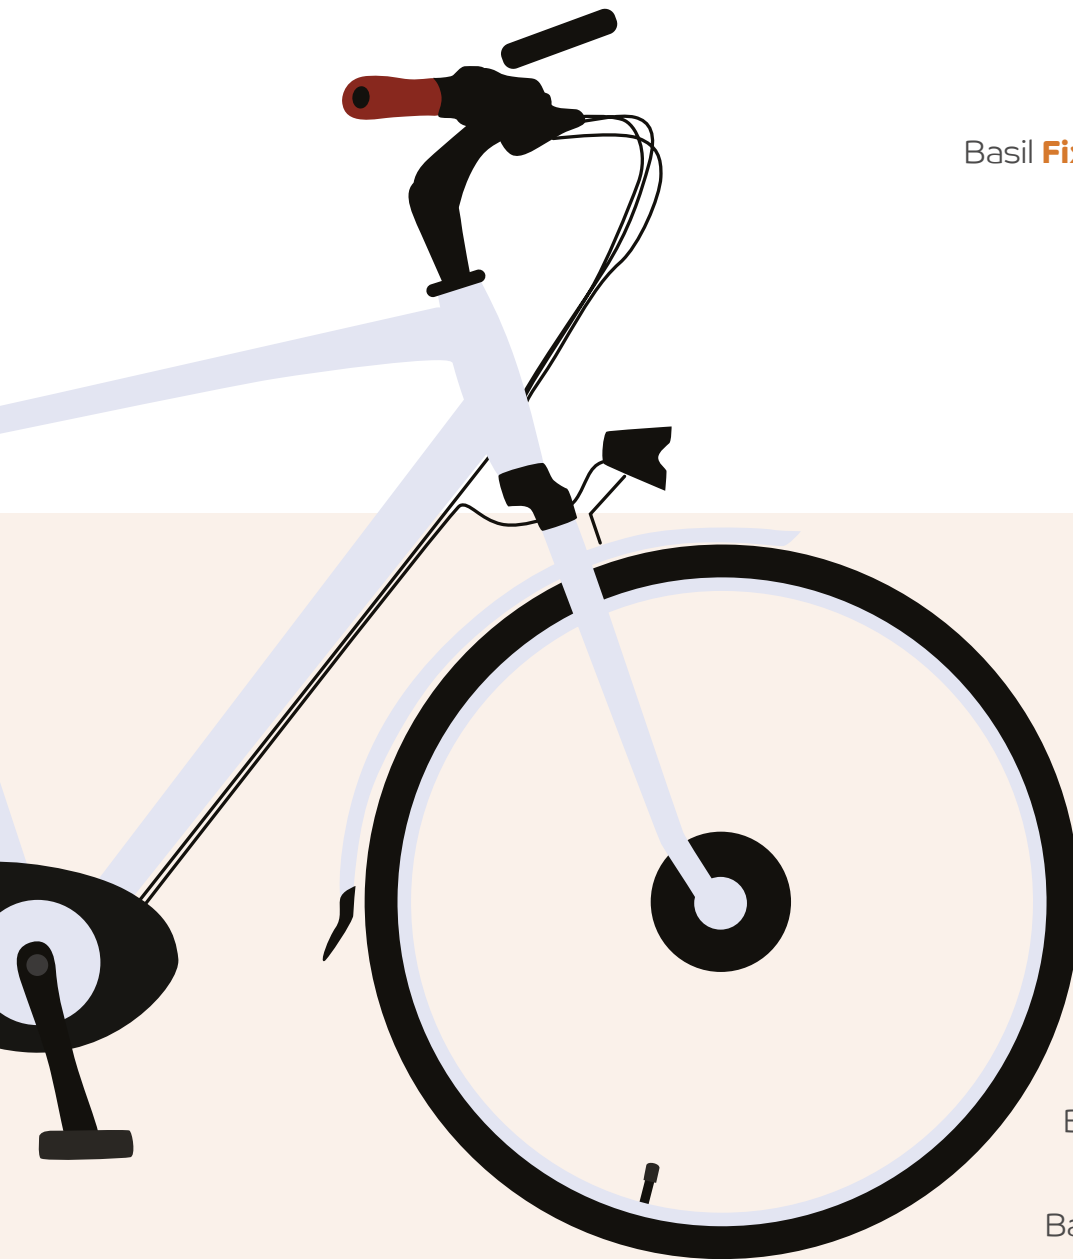

Basil **Fixed Mounted stem holder**

Removable

Basil **BasEasy stem holder**

Basil **Ahead-stem holder KF**

Basil **KF Handlebar holder**

Basil WSL System

The patented WSL system ensures perfect mounting of our basket in a safe and stable manner. The system is universal, the **width and length can be adjusted**. It fits on to various diameters of luggage carrier frames, and can be used in conjunction with batteries in the luggage carrier. **E-bike perfect!**