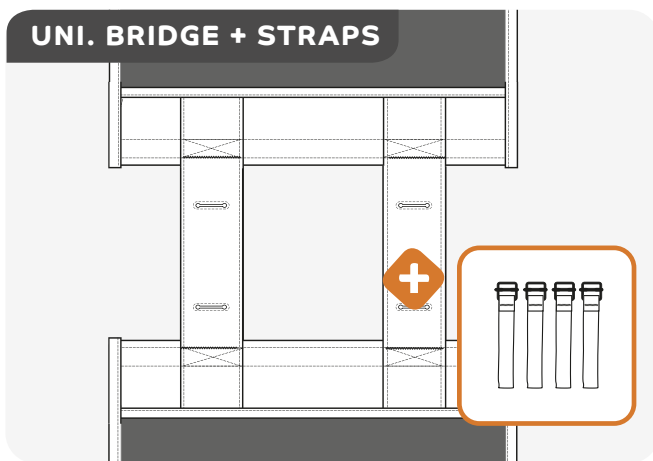

Basil **Universal Bridge system**

Basil has developed the Universal Bridge system, so you are able to **quickly and easily remove** your double pannier bag from your luggage carrier. By means of **four openings** the Universal Bridge system is easy to install on your luggage carrier. This system is compatible with all luggage carriers including **e-bikes**, MIK and Racktime. It's all in the name: Universal!

You can mount with Universal bridge system in **two ways**:

1. 1 Classic mounting with four fixed mounted **straps**
2. 2 Compatible with and easy to install on MIK and Racktime **plates**
   (sold separately or in combination with Basil DBS system)

Basil **Additional handle**

When function meets style: the Basil Additional handle. This accessory completes your double pannier bag. It is made of durable material. And with the Additional handle the installation, removal and carry of your double pannier bag was never so easy.