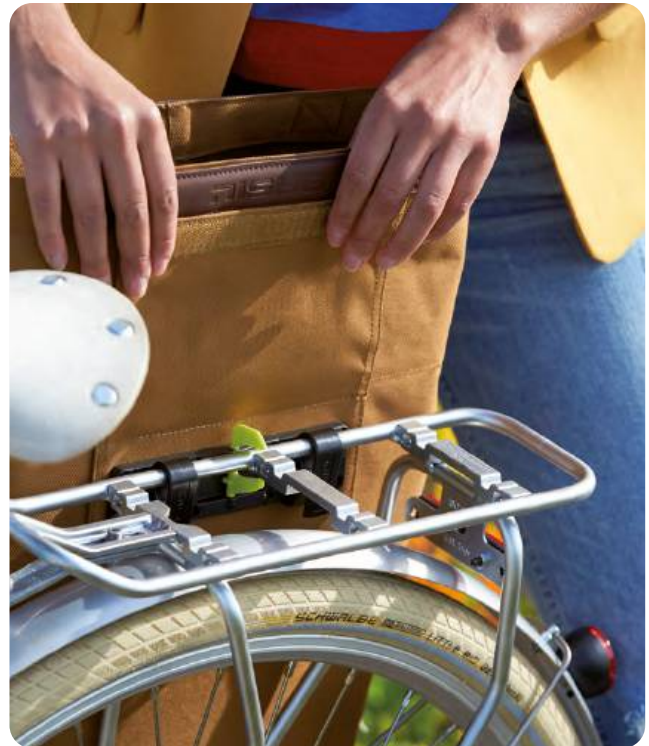

Basil **zipper pocket** solution

How do you turn a bicycle bag into a fashion accessory? The answer is the zipper pocket, first introduced by Basil. The Hook -On System can be hidden away in the zipper pocket, transforming the bicycle bag into a 'normal' shoulder bag in the blink of an eye.