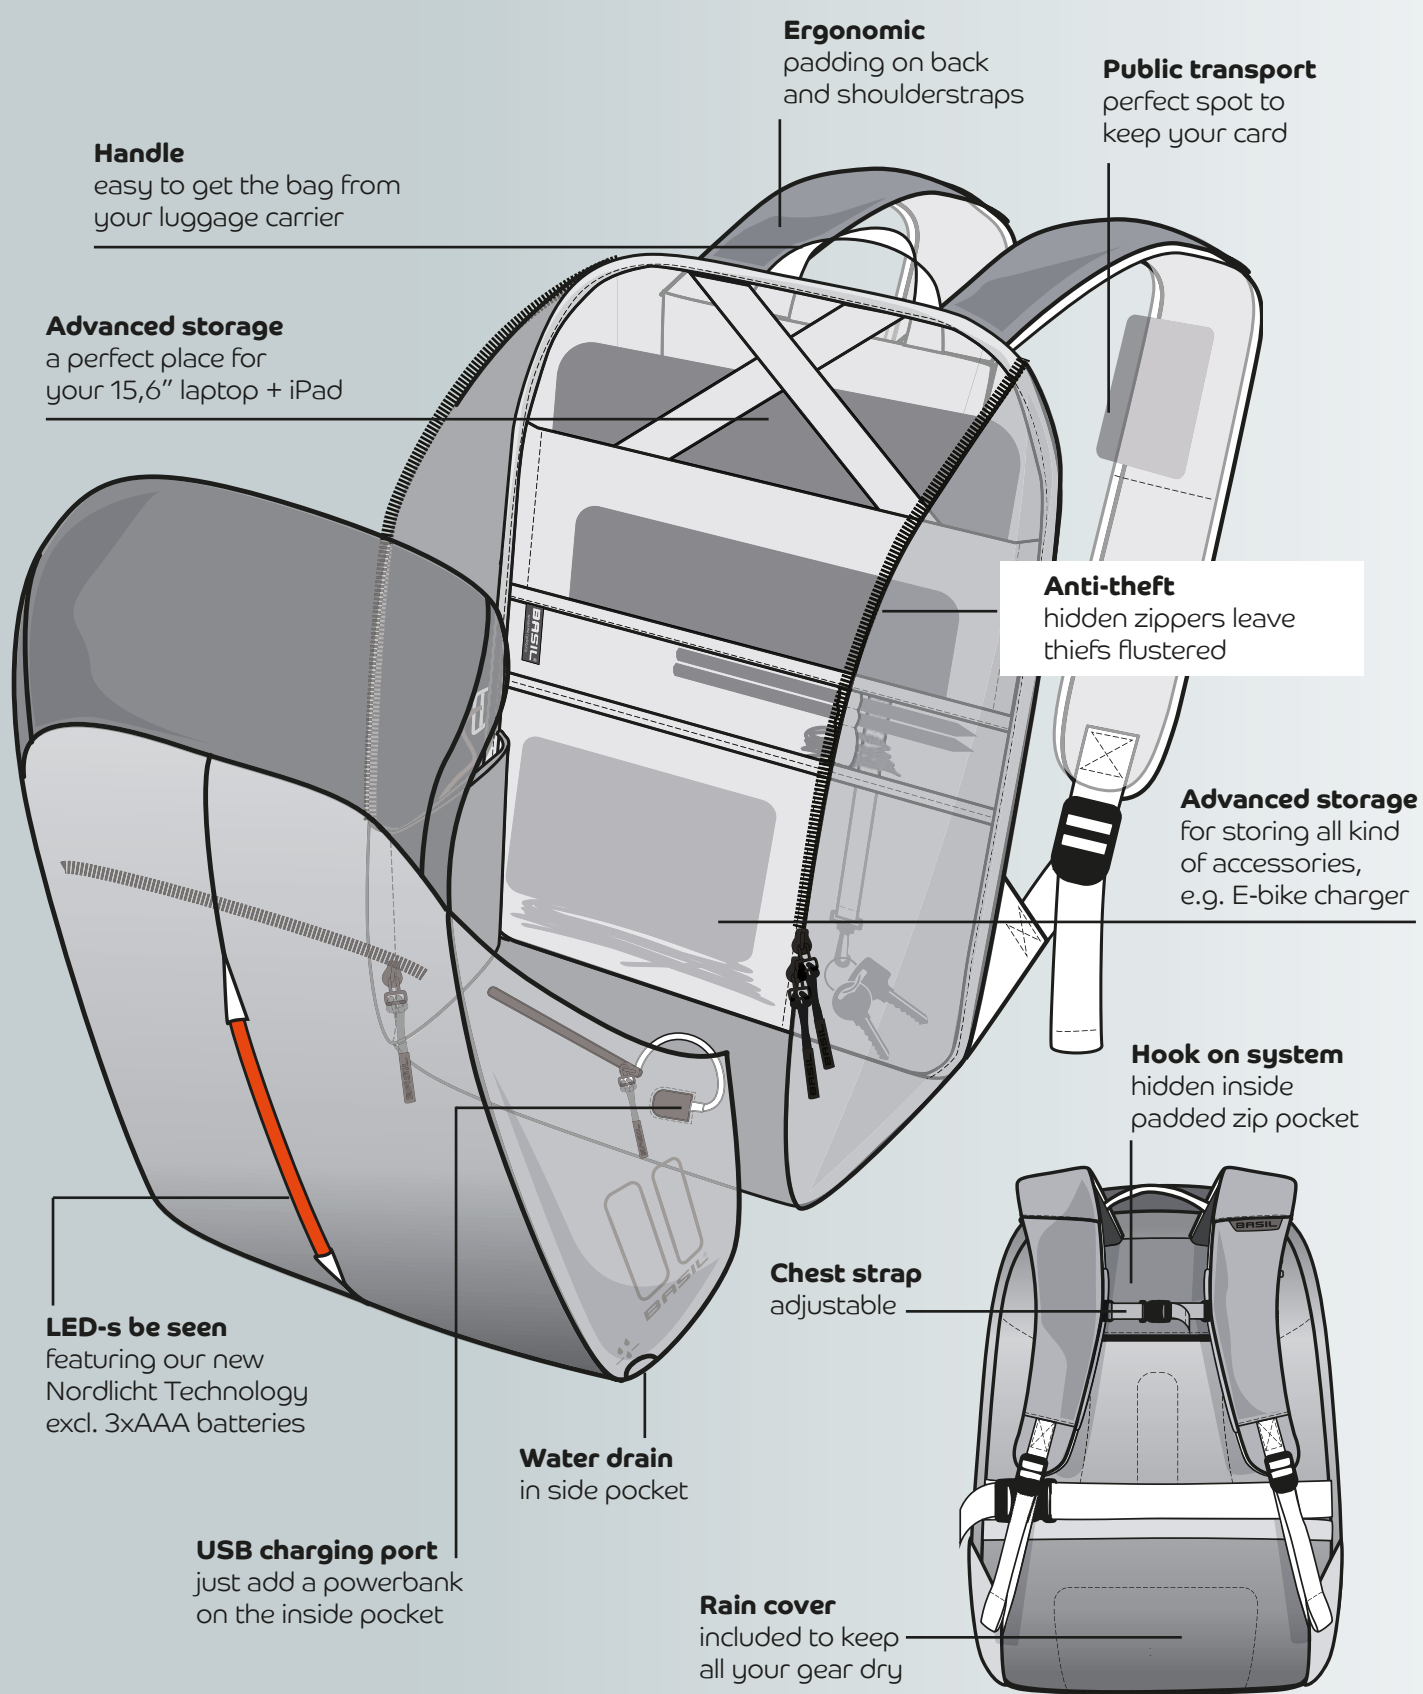

ergonomic

The anatomy of our commuter bicycle backpack

Handle
easy to get the bag from
your luggage carrier

Ergonomic
padding on back
and shoulderstraps

Public transport
perfect spot to
keep your card

Advanced storage
a perfect place for
your 15,6" laptop + iPad