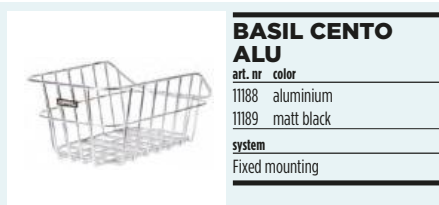

BASIL CENTO ALU

art. nr color
11188 aluminium
11189 matt black

system
Fixed mounting

Rear designbasket, weatherproof, aluminium, wire, fixed mounting on luggage carrier (including fixing material), slanted frontside, strengthened frame, basket is placed lengthwise on luggage carrier

Designmand, weersbestendig, aluminiumdraad, achterop, vaste montage op bagagedrager (inclusief bevestigingsmateriaal), afgeschuind, mand wordt in lengterichting op bagagedrager bevestigd

HR-Designkorb, Wetterfest, Aluminium, Draht, feste Montage auf Gepäckträger (inkl. Befestigungsmaterial), abgechrägt, Korb wird in Fahrtrichtung befestigt

Design panier arrière, résistance aux intempéries, aluminium, fil, avec matière de fixation pour montage fixe au porte-bagages, un côté biseauté, panier est placé dans le sens de la longueur