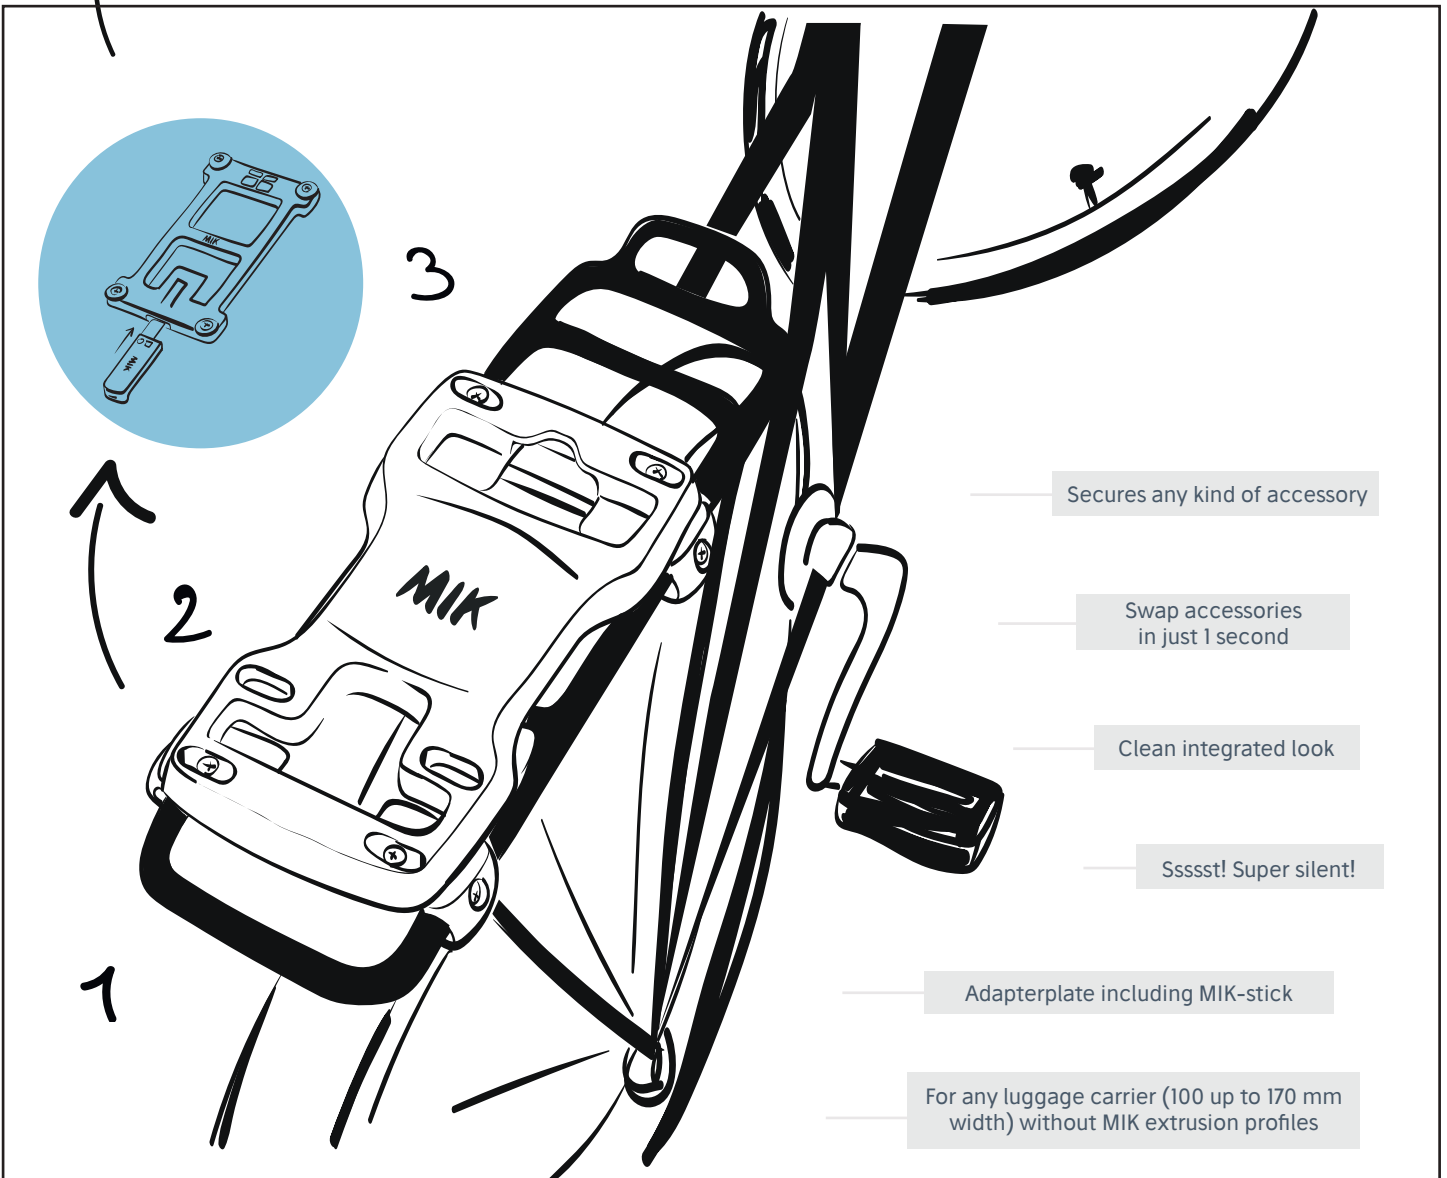

Secures any kind of accessory

Swap accessories
in just 1 second

Clean integrated look

Ssssst! Super silent!

Adapterplate including MIK-stick

For any luggage carrier (100 up to 170 mm
width) without MIK extrusion profiles