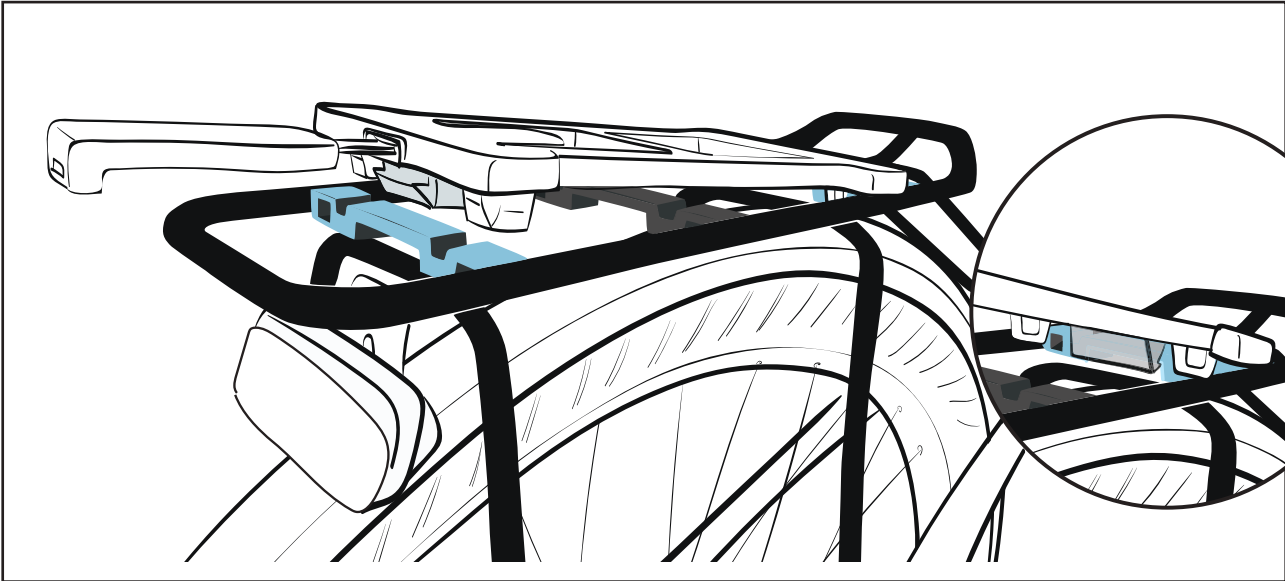

HOW DOES THE MIK SYSTEM WORK?