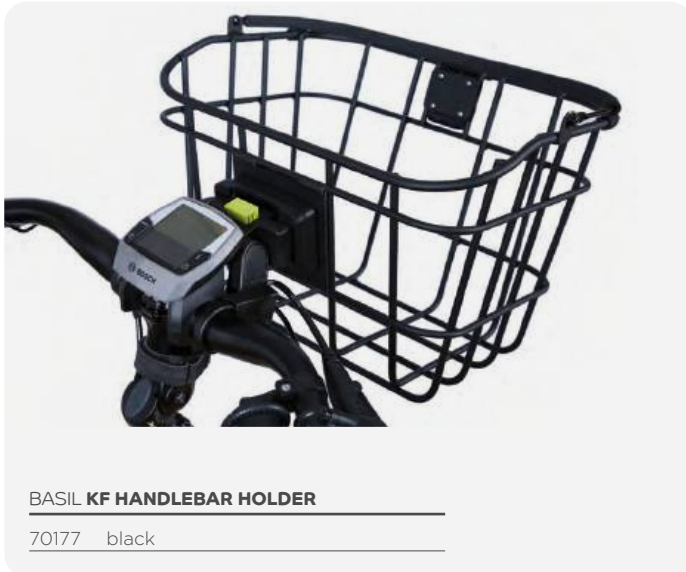

BASIL UNIVERSAL CARGO CARRIER MIK (IN) SIDE

60011 matt black

BASIL MIK STICK

70678 black

Basil **Hook On system**

The hooks are width-adjustable for the best possible positioning on the luggage carrier. The locking system with its green flag provides extra security to prevent loss. Also suitable for E-bikes. For tubes up to 16 mm Ø.

Basil **zipper pocket** solution

How do you turn a bicycle bag into a fashion accessory? The answer is the zipper pocket, first introduced by Basil. The Hook -On System can be hidden away in the zipper pocket, transforming the bicycle bag into a 'normal' shoulder bag in the blink of an eye.

Basil KF Handlebar holder

The Basil KF Handlebar holder is compatible with all removable bags and baskets equipped with an **KF adapter plate**. This system is suitable for steering tubes from 22 to 31.8 mm Ø. **The angle can be adjusted.** Furthermore, thanks to two parts (included) you can use the handlebar holder in combination with E-bike operating displays, such as the Bosch® display.