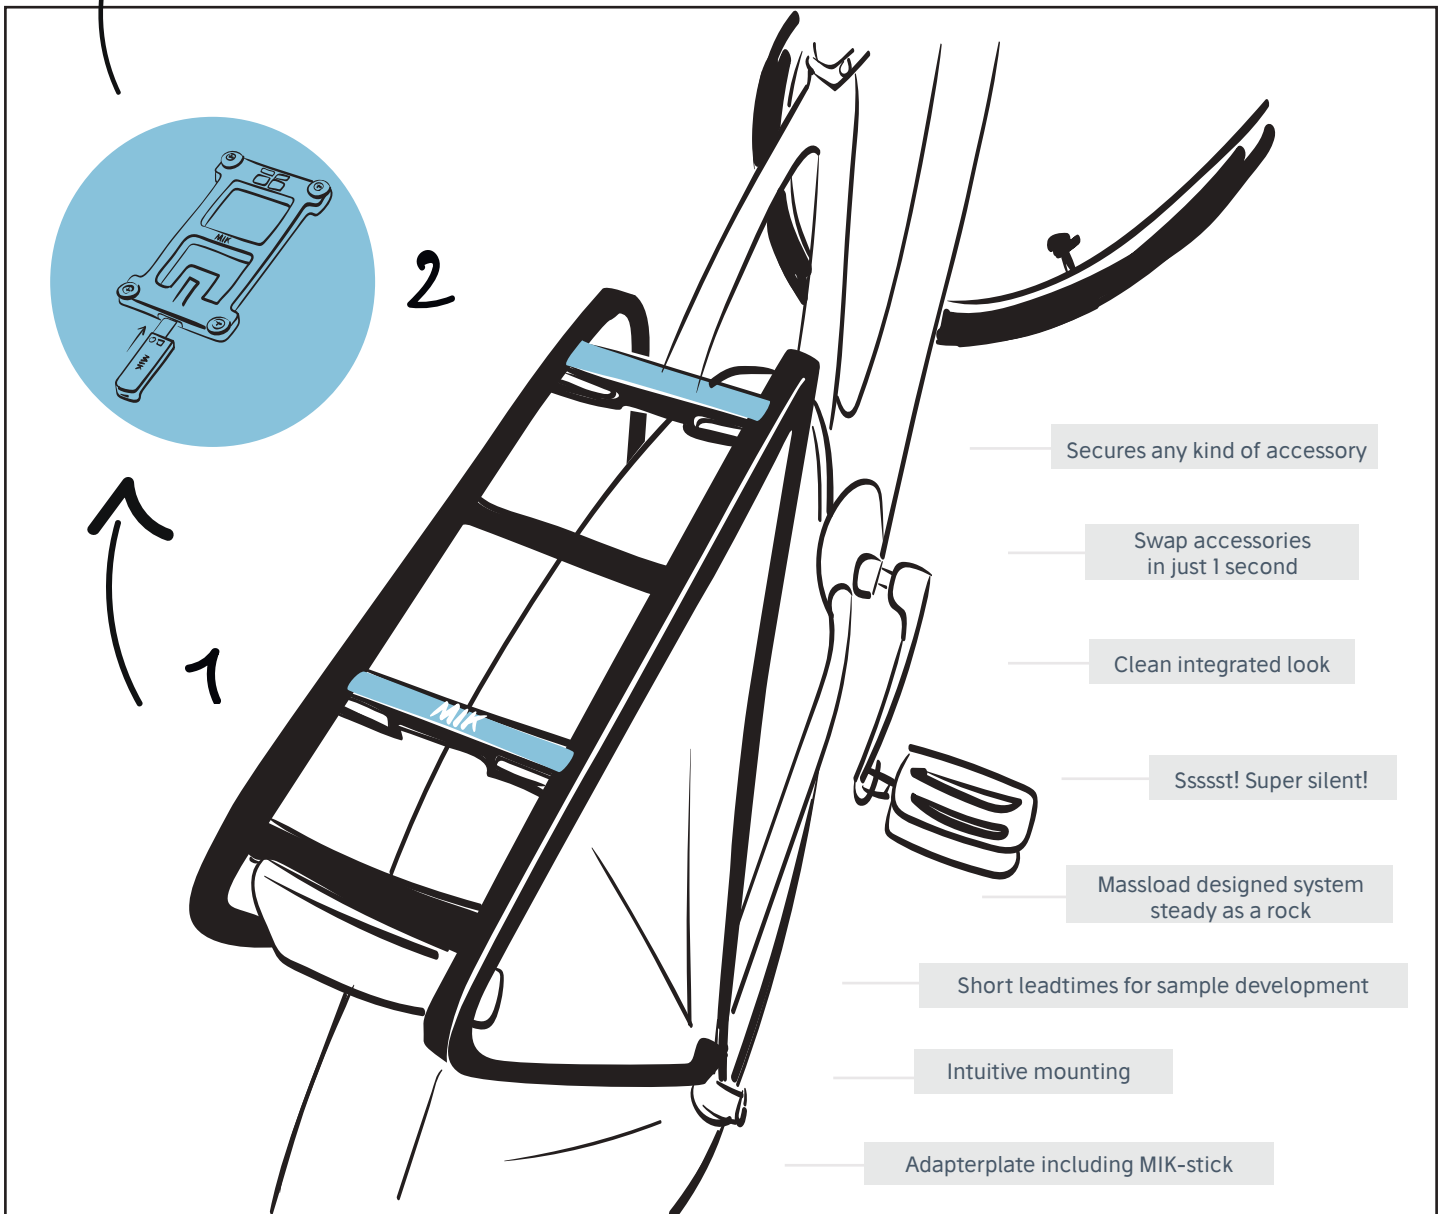

MIK SYSTEM - PROFILES (OEM)

MIK system, as easy as 1, 2, 3

1. 1 Luggage carrier with MIK extrusion profiles
2. 2 MIK adapter plate (incl. MIK-stick)
3. 3 Bicycle accessory

2

1

Secures any kind of accessory

Swap accessories in just 1 second

Clean integrated look

Sssst! Super silent!

Massload designed system steady as a rock

Short leadtimes for sample development

Intuitive mounting

Adapterplate including MIK-stick