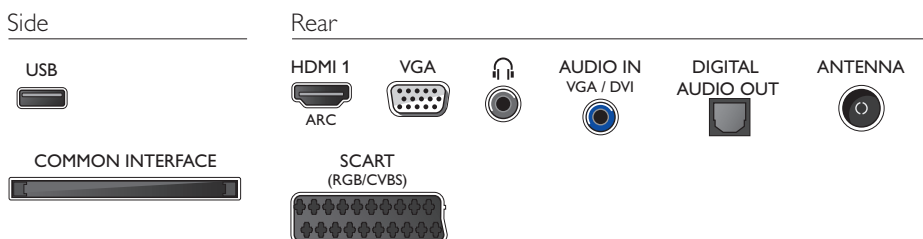

Multimedia Applications

- Video Playback Formats: Containers: AVI, MKV, H264/MPEG-4 AVC, MPEG-1, MPEG-2, MPEG-4, WMV9/VC1

- Subtitles Formats Support: .AAS, .SMI, .SRT, .SSA, .SUB, .TXT
- Music Playback Formats: AAC, AMR, LPCM, M4A, MP3, MPEG1 L1/2, WMA (v2 up to v9.2)
- Picture Playback Formats: JPEG, BMP, GIF, JPS, PNG, PNS

Supported Display Resolution

- Computer inputs: up to 1920x1080 @ 60Hz
- Video inputs: 24, 25, 30, 50, 60 Hz, up to 1920x1080p

Tuner/Reception/Transmission

- Digital TV: DVB-T/T2/C
- MPEG Support: MPEG2, MPEG4
- Video Playback: NTSC, PAL, SECAM

Power

- Mains power: AC 220 - 240 V 50/60Hz
- Ambient temperature: 5 °C to 35 °C
- Eu Energy Label power: 24 W
- Annual energy consumption: 35 kWh
- Standby power consumption: < 0.3 W
- Power Saving Features: Auto switch-off timer, Eco mode, Picture mute (for radio)
- Off mode power consumption: < 0.3 W
- Energy Label Class: A

Dimensions

- Box dimensions (W x H x D): 600 x 390 x 106 mm
- Set dimensions (W x H x D): 510 x 323 x 56 mm
- Set dimensions with stand (W x H x D): 510 x 367 x 145 mm
- Product weight: 3 kg
- Product weight (+stand): 3.2 kg
- Weight incl. Packaging: 4.35 kg
- VESA wall mount compatible: 75 x 75 mm

Accessories

- Included accessories: Remote Control, Table top stand, Power cord, Quick start guide, Legal and safety brochure, Warranty Leaflet

Connections

Issue date 2014-07-28

Version: 8.0.1

12 NC: 8670 001 11179
EAN: 87 12581 70838 2

© 2014 Koninklijke Philips N.V.
All Rights reserved.

Specifications are subject to change without notice.
Trademarks are the property of Koninklijke Philips N.V.
or their respective owners.

www.philips.com

- Software upgrade required for Pause TV and USB recording. For more details about the software update, please visit www.philips.com/TV and click on support.
- USB recording for digital channels only, recordings may be limited by broadcast copy protection (CI+). Country and channel restrictions may apply.
- The TV supports DVB reception for 'Free to air' broadcast. Specific DVB operators may not be supported. An up to date list can be found in the FAQ section of the Philips support website. For some operators Conditional Access and subscription are required. Contact your operator for more information.
- Energy consumption in kWh per year, based on the power consumption of the television operating 4 hours per day for 365 days. The actual energy consumption will depend on how the television is used.
- EPG and actual visibility (up to 8 days) is country and operator dependent.
- (Philips) only compatible with specific Philips player device.