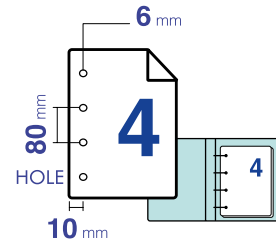

PERFOCOPY PREMIUM NEW

Pre-punched paper to help organize your files.