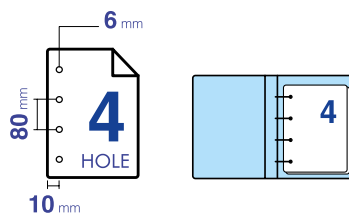

PERFOCOPY

Pre-punched paper to help organize your files.

80 gsm

Minimum order quantity : box

Colour	Hole	Size	Sheets / Unit	Unit Weight	Units / Box	Box Weight	Pallet size L x l (cm)	Units / Pallet	Pallet Weight	Packing PP
Rose	4	A4 210 x 297	500	2,50	5	12,50	79 x 96	250	625	4973C
Canari	4	A4 210 x 297	500	2,50	5	12,50	79 x 96	250	625	4977C
Vert	4	A4 210 x 297	500	2,50	5	12,50	79 x 96	250	625	4975C
Bleu	4	A4 210 x 297	500	2,50	5	12,50	79 x 96	250	625	4971C