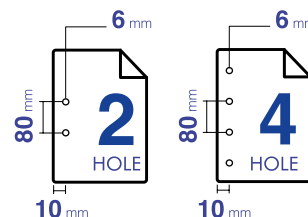

PERFOCOPY

Pre-punched paper to help organize your files.

80 gsm

Hole	Size	Sheets / Unit	Unit Weight	Units / Box	Box Weight	Pallet size L x l (cm)	Units / Pallet	Pallet Weight	Article	MOQ**
2	A4 210 x 297	500	2,50	5	12,50	79 x 96	250	625	2979C	B
4	A4 210 x 297	500	2,50	5	12,50	79 x 96	250	625	2989C	B
		500	2,50	5	12,50	120 x 80	240	600	2989P240C	P

MOQ** : Minimum Order Quantity : P=Pallet, B=Box