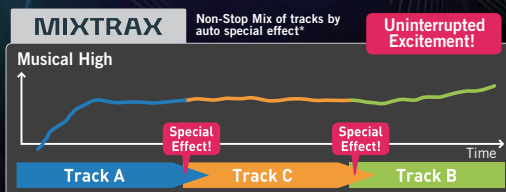

MIXTRAX

Your TRAX. Your MIX.

Innovative Pioneer technology that creates a Non-Stop MIX with a range of DJ-inspired effects.

MIXTRAX Benefit

Pioneer presents the magic of MIXTRAX - delivering the Non-Stop MIX experience at home or on the go with technology based on Pioneer's history of innovative professional DJ product development.