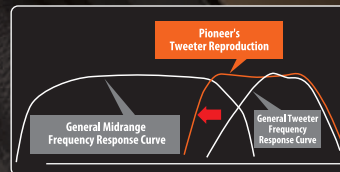

### Pioneer's Sound Concept: Open & Smooth

The "Open & Smooth" sound of Pioneer's industry-leading speakers delivers both sonic excellence and performance. The open-staging and smooth transition of driver response makes for an immersive experience that is truly the ultimate in-car sound.

#### WIDER RESPONSE, LOWER CROSSOVER POINT

Pioneer extends tweeter performance to much lower frequencies, creating fuller midrange fidelity and clear, accurate vocals.