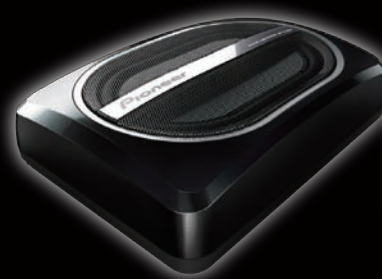

ACTIVE SUBWOOFER

INJECTION MOLDED CONE

Model	Size	Max. Power
TS-WX206A	20cm	150W
TS-WX110A	13cm x 21cm	150W
TS-WX210A	20cm	150W
TS-WX610A	2 x 10cm	100W x 2
TS-WX77A	16cm x 2	200W