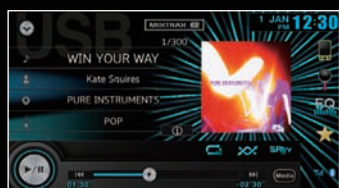

• Display Visualizer