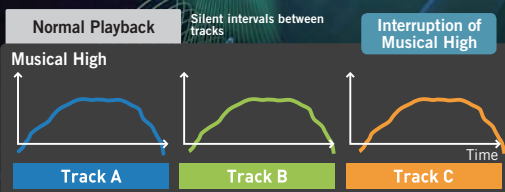

MIXTRAX

Your TRAX. Your MIX.

Innovative Pioneer technology that creates a Non-Stop MIX with a range of DJ-inspired effects.

MIXTRAX Benefit

Pioneer presents the magic of MIXTRAX - delivering the Non-Stop MIX experience at home or on the go with technology based on Pioneer's history of innovative professional DJ product development.