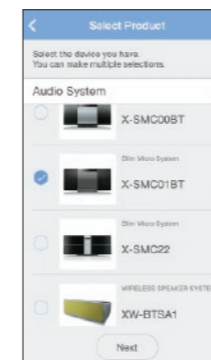

Select Device