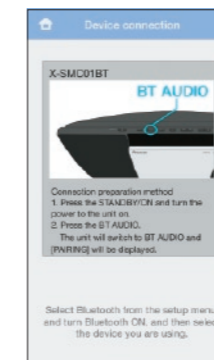

Pairing Guide