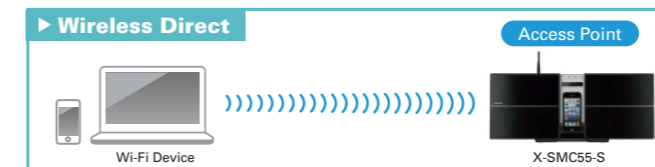

Made for iPod iPhone iPad

Feature Highlights of Pioneer's Slim Micro Systems

Slim, Stylish, and Authentic—Sophisticated Tools for Mature Users

SMC55 SMC22 SMC11

The latest Slim Micro Systems from Pioneer feature a simple and cool design with an authentic touch—the perfect gadget for mature users who make full use of their smartphones. With two full-range speakers and two passive radiators, the system provides a satisfying listening experience from various sources. The compact and slim system easily fits on a shelf or tabletop, and can even be wall-mounted. The stylish design goes well with any room décor.

Network Features for Seamless Excitement

The Wireless Ease

SMC55

With a push of a button, you can connect the Wi-Fi CERTIFIED™ system to a Wi-Fi router, and wirelessly stream songs from a personal computer or a mobile device. Additionally, the **Wireless Direct** function allows a direct wireless connection to your Wi-Fi enabled device without a router. Enjoy streaming songs, wherever you want, whenever you like.

Stream Songs with AirPlay

SMC55

AirPlay lets you play your entire iTunes music library wirelessly through the system. You can quickly and easily enjoy songs from your iPod touch, iPhone, iPad, or personal computer with iTunes, and also control the volume from your device.