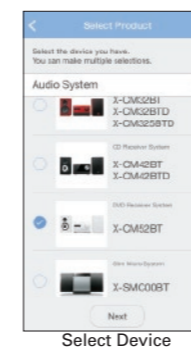

Pioneer Wireless Streaming App Ready

CM52BT

With Pioneer *Wireless Streaming App*, you can listen to music in more exciting ways via *Bluetooth* connection. A simple guide will help you with a quick start on *Bluetooth* pairing. Turn on the Club Sound Boost if you want to play your songs in the super heavy bass mode. Pioneer's *Advanced Sound Retriever* technology is also available for improving compressed audio files to almost CD quality. With *Tempo Control*, you can change the playback speed—useful when practicing song sections. The *Equalizer* allows sound customisation with manual or preset settings. The app's theme colour can also be changed to suit your taste.