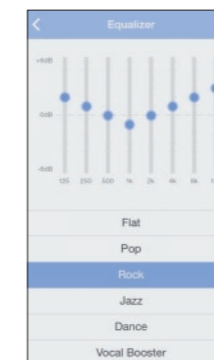

Slim CD Micro System

X-SMC01BT-K/-S/-W

Slim CD Micro System with iPod/iPhone/iPad Playback, Built-in Bluetooth®, USB, and FM Tuner

Feature Highlights of X-SMC01BT-K/-S/-W Slim CD Micro System

A Fitting Style

The slim and stylish system is designed to suit any room décor, and can also be mounted on a wall.

Simple Connection with Bluetooth

No Fuss with Cables

The built-in Bluetooth Wireless Technology lets you easily stream music from compatible devices such as smartphones, tablets, or personal computers.

Stress-Free Connection and Instant Streaming

With the **Bluetooth Auto Connect** function, the system automatically connects with your Bluetooth enabled device after the initial pairing. If you set the system to **Bluetooth Standby Mode**, the power will automatically turn on, and the function is switched to Bluetooth Audio when you play your Bluetooth enabled device.

Pioneer Wireless Streaming App Ready

With Pioneer **Wireless Streaming App**, you can listen to music in more exciting ways via Bluetooth connection. A simple guide will help you with a quick start on Bluetooth pairing. Turn on the Club Sound Boost if you want to play your songs in the super heavy bass mode. Pioneer's **Advanced Sound Retriever** technology is also available for improving compressed audio files to almost CD quality. With Tempo Control, you can change the playback speed—useful when practicing song sections. The Equalizer allows sound customisation with manual or preset settings. The app's theme colour can also be changed to suit your taste.

Wireless Streaming App

Equalizer

For more information, visit
<http://pioneer.jp/product/soft/app_wirelessstreaming/en.html> (iOS)
<http://pioneer.jp/product/soft/aapp_wirelessstreaming/en.html> (Android)

Hear the Difference