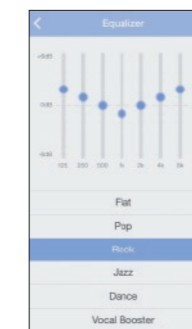

Pairing Guide

Equalizer