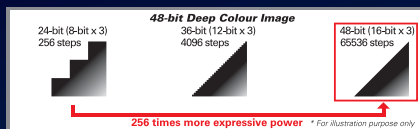

FEATURE

INNOVATIVE VIDEO TECHNOLOGIES

DEEP COLOUR

THE PIONEER BLU-RAY DISC PLAYERS SUPPORT HIGH-BIT DEEP COLOUR, OFFERING IMAGES WITH SUPERBLY DETAILED, NATURAL COLOUR EXPRESSION. THE BDP-320 FEATURES THE HIGHEST SPECIFICATION OF 48-BIT (EXCEPT 1080P/50 AND 1080P/60 OUTPUT) COLOUR DEPTH, WHILE THE BDP-120 FEATURES 36-BIT COLOUR DEPTH, PROVIDING NATURAL AND SMOOTH COLOUR GRADATIONS.