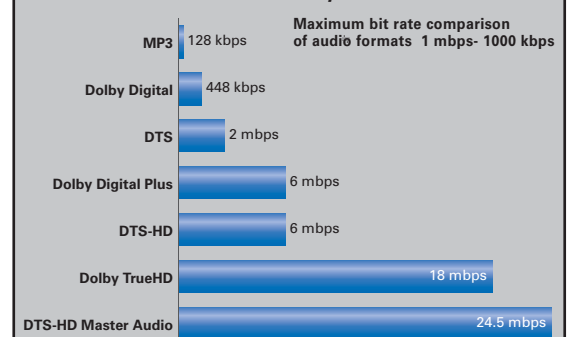

HD Audio vs. Lossy Formats