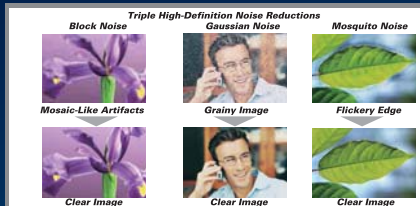

TRIPLE HIGH-DEFINITION NOISE REDUCTIONS (BDP-320)

THE BDP-320 FEATURES 3 SEPARATE NOISE REDUCTION CIRCUITS FOR ENHANCED VIDEO PERFORMANCE.

- COMPONENT FRAME NOISE REDUCTION (YNR/CNR): REDUCES GAUSSIAN NOISE WITHOUT BLURRING THE PICTURE
- BLOCK NOISE REDUCTION: REDUCES BLOCK NOISE IN MOVING IMAGES
- MOSQUITO NOISE REDUCTION: REDUCES RANDOM NOISE ALONG THE OUTLINE OF THE IMAGES

THE PIONEER-EXCLUSIVE ADVANCED PURECINEMA DEINTERLACER ALSO HELPS TO REMOVE ANNOYING LINES DURING PLAYBACK.