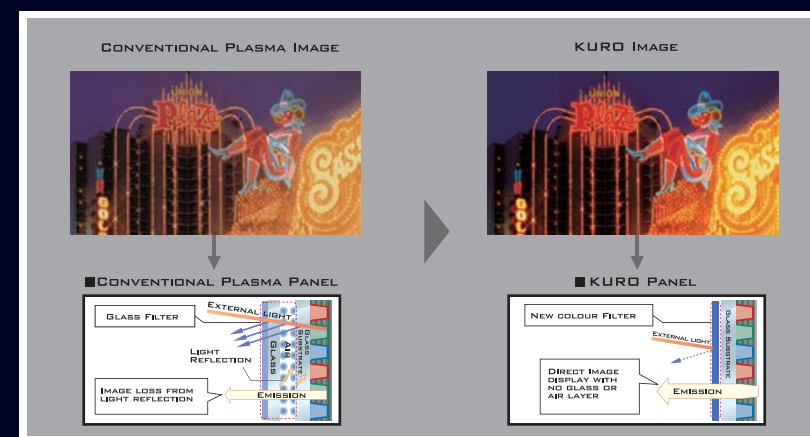

OPTIMUM PICTURE AND SOUND QUALITY, AUTOMATICALLY

NEW OPTIMUM MODE

PIONEER'S EXCLUSIVE NEW OPTIMUM MODE AUTOMATICALLY ANALYSES THE TYPE OF IMAGES BEING DISPLAYED AND USES A ROOM LIGHT SENSOR TO MONITOR THE AMBIENT BRIGHTNESS. THE KRP-500A ALSO ACCEPTS THE OPTIONAL KRP-SED1 COLOUR SENSOR FOR MONITORING THE COLOUR OF THE LIGHTING. BASED ON THE INFORMATION RECEIVED, PARAMETER SETTINGS ARE OPTIMISED SO YOU ENJOY THE BEST POSSIBLE PICTURE NO MATTER WHEN YOU'RE WATCHING OR WHETHER YOU'RE WATCHING MOVIES, CONCERTS, SPORTS OR OTHER TYPES OF CONTENT. EVEN IF THE ROOM BRIGHTNESS CHANGES, YOU STILL GET OPTIMUM PICTURE QUALITY.

Terms and Conditions: PIONEER Match Me Contest