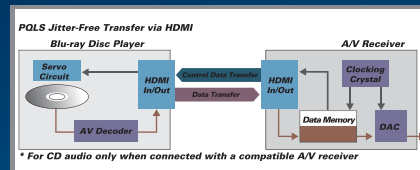

HIGH-PERFORMANCE AUDIO TECHNOLOGIES WITH HDMI

PRECISION QUARTZ LOCK SYSTEM (PQLS) WITH HDMI (BDP-320)

THE BDP-320 FEATURES A 2-CHANNEL JITTER-FREE CD AUDIO TRANSMISSION FEATURE VIA HDMI (PQLS 2CH AUDIO). WHEN CONNECTED TO A COMPATIBLE PIONEER A/V RECEIVER, THE PRECISION QUARTZ LOCK SYSTEM (PQLS) ON THE BDP-320 TRANSMIT CD MUSIC DATA FROM THE BLU-RAY DISC PLAYER TO THE A/V RECEIVER WITH MINIMUM JITTERS, PROVIDING AN OPTIMAL AUDIO EXPERIENCE.