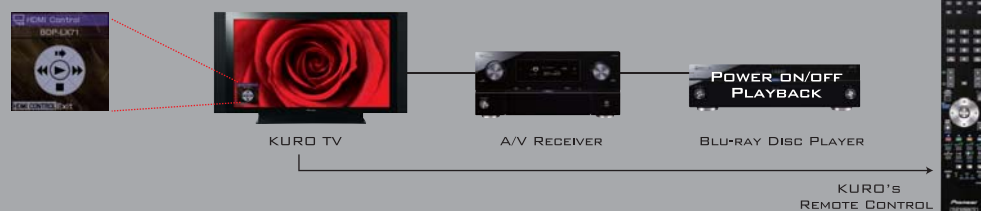

HDMI ON-SCREEN CONTROL