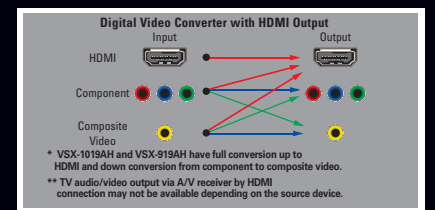

FEATURE COMPARISON:

	USB Movie Playback	CD->USB Recording	HDMI 1080p	Advanced MCACC	Front Stage Surround Advance	Advanced Sound Retriever	Bluetooth Adapter Terminal*	Dual Centre Speakers	Karaoke	Downfiring Subwoofer	Optical Input for STB/Game Console
HTZ787 DVD	•	•	•	•	•	•	•	•	•	•	•
HTZ585 DVD	•	•	•	•	•	•	•	•	•	•	•
HTZ-FS30 DVD	•	•	•	•	•	•	•	•	•	•	•
HTZ282 DVD	•	•	•	•	•	•	•	•	•	•	•
HTZ280 DVD	•	•	•	•	•	•	•	•	•	•	•
HTZ181 DVD	•	•	•	•	•	•	•	•	•	•	•
HTZ180 DVD	•	•	•	•	•	•	•	•	•	•	•

Feature Highlights of the New A/V Receivers

HDMI Connection

Digital Video Converter with PureCinema™ and HDMI Upscaler* (VSX-1019AH/VSX-919AH)

The new digital video converter includes various technologies for enjoying high-definition video, such as PureCinema™ progressive scan circuit for processing I/P conversion of 480i analogue signals and advanced GUI control. The VSX-1019AH features a video upscaler by Anchor Bay Technology for upscaling 480i/p video signals up to 1080p. The VSX-1019AH and VSX-919AH allow HDMI output of all analogue video signals. * VSX-1019AH only