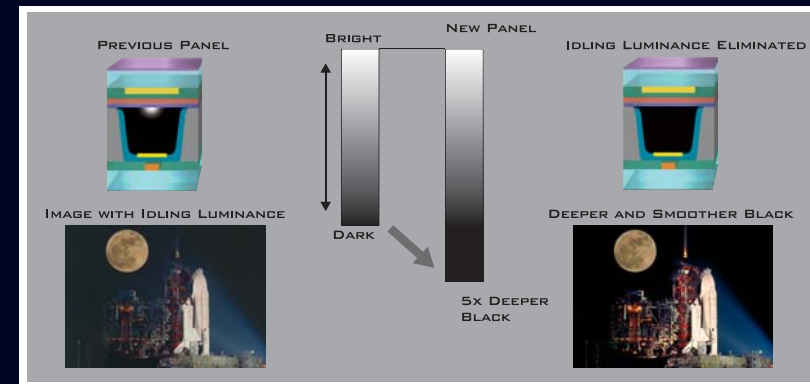

KURO

EXPERIENCE THE TRUE BLACK OF KURO

DEEPER BLACKS FOR A MORE VIVID PICTURE

KURO, JAPANESE FOR "BLACK," TAKES FLAT PANEL TVS TO A NEW LEVEL OF PERFORMANCE WITH THE RICHEST, DEEPEST BLACKS YET ACHIEVED. THIS WAS MADE POSSIBLE BY THE LATEST INNOVATIONS IN OUR PLASMA TECHNOLOGY, TOGETHER WITH THE DEVELOPMENT OF A NEW VIDEO PROCESSOR. WHY DID WE WORK SO HARD TO REACH THESE BLACK LEVELS? BECAUSE WE KNOW THAT ONLY THE DEEPEST BLACKS CAN CREATE THE HIGHEST PICTURE QUALITY. OUR NEW PLASMA DISPLAY PANELS ARE "BUILT FOR EMOTION" — OFFERING YOU A NEW DIMENSION OF DRAMATIC, REALISTIC VISUAL ENTERTAINMENT.

KURO IMPROVES COLOUR PERFORMANCE

DEEPER BLACKS MEAN MORE VIVID COLOURS

WHEN BLACKS ARE DEEP AND SOLID, COLOUR REPRODUCTION ALSO IMPROVES, WITH COLOURS STANDING OUT SHARPLY AND BRILLIANTLY. EVEN AT LOW BRIGHTNESS LEVELS, THE THREE PRIMARY COLOURS OF RED, GREEN, AND BLUE ARE DEEPLY AND VIVIDLY PRODUCED, MEANING THAT IN NIGHT-TIME OR SHADY SCENES, COLOURS WILL STAND OUT BEAUTIFULLY WITHOUT BEING ASSIMILATED INTO THE DARKNESS.

NEW DIRECT COLOUR FILTER

THE COLOUR FILTER IS ALSO A KEY ELEMENT DETERMINING PICTURE QUALITY. PIONEER'S PROPRIETARY HIGH PERFORMANCE FILTER, THE NEW DIRECT COLOUR FILTER, EFFECTIVELY REDUCES REFLECTIONS, ENSURING SOLID BLACKS, OPTIMUM CONTRAST AND BRILLIANT COLOURS REGARDLESS OF THE LIGHT CONDITIONS—FROM BRIGHT SUNLIGHT TO DARK HOME THEATRE ROOMS. IT ALSO CUTS ANNOYING GLARE. ALL PIONEER PDP MODELS USE NEW DIRECT COLOUR FILTERS THAT PROVIDE ENHANCED CHROMATIC PURITY FOR SUPERIOR COLOUR REPRODUCTION.