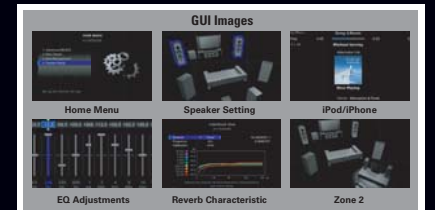

High-Performance Technologies for Superior Sound Quality

New GUI (VSX-1019AH/VSX-919AH)

The GUI on the latest A/V receivers has been refined, resulting in enhanced ease-of-use. Each function has a dedicated GUI screen, displaying, for instance, iPod/iPhone data, speaker settings, or EQ adjustments.