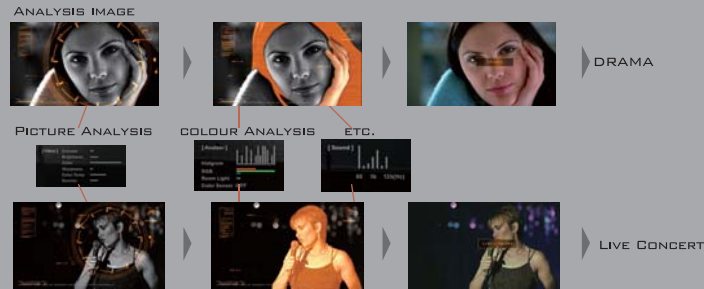

CONTENTS ANALYSIS

OPTIMUM MODE AUTOMATICALLY DETECTS THE CONTENTS FROM PICTURE