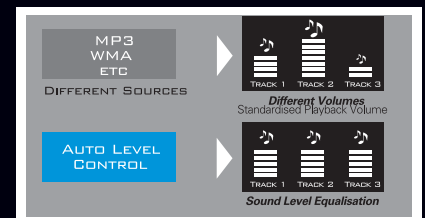

Surround Sound Technologies

- DTS 96/24/Dolby Digital/Dolby Pro Logic II decoders

Enhanced Convenience

- HDMI repeater (2 in/1 out), x.v.Colour, Deep Colour compatible
- Multi-Zone Audio (Zone 2)

Feature highlights of the New DVD Home Theatre System

Innovative Technologies for Creating Superior Sound

Advanced Multi-Channel Acoustic Calibration System (MCACC) (HTZ787DVD/HTZ585DVD)

Advanced MCACC creates the ideal acoustic environment with the provided microphone. With a push of a button, the self-calibration feature detects speakers and compensates for the disparities, letting you enjoy soundtracks and music as they were originally intended.

Auto Level Control (HTZ787DVD/HTZ585DVD/HTZ-FS30DVD)

Auto Level Control equalises volume level differences between tracks when playing MP3/WMA sources etc. The playback volume is maintained at a consistent level, so there is no need to make adjustments for each song.