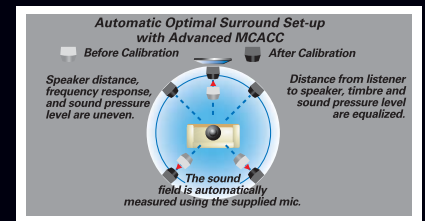

Surround Sound Technologies

- DTS 96/24/Dolby Digital/Dolby Pro Logic II decoders

Enhanced Convenience

- HDMI repeater (2 in/1 out), x.v.Colour, Deep Colour compatible
- Multi-Zone Audio (Zone 2)

Feature highlights of the New DVD Home Theatre System

Innovative Technologies for Creating Superior Sound

Advanced Multi-Channel Acoustic Calibration System (MCACC) (HTZ787DVD/HTZ585DVD)

Advanced MCACC creates the ideal acoustic environment with the provided microphone. With a push of a button, the self-calibration feature detects speakers and compensates for the disparities, letting you enjoy soundtracks and music as they were originally intended.

Auto Level Control (HTZ787DVD/HTZ585DVD/HTZ-FS30DVD)

Auto Level Control equalises volume level differences between tracks when playing MP3/WMA sources etc. The playback volume is maintained at a consistent level, so there is no need to make adjustments for each song.