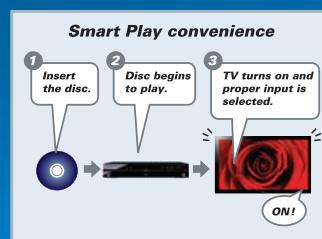

SMART PLAY (BDP-LX52/320)

WHEN YOUR BLU-RAY DISC PLAYER IS CONNECTED TO A PIONEER PLASMA TV KURO MODEL OR A KURO LINK COMPATIBLE TV* VIA HDMI, THE SMART PLAY FUNCTION GIVES YOU ADDED CONVENIENCE. UPON INSERTING A DISC IN THE PLAYER, THE TV TURNS ON, THE PROPER INPUT IS SELECTED, AND THE DISC BEGINS TO PLAY. THIS LETS YOU ENJOY BLU-RAY AND DVD DISCS WITH FEWER OPERATING STEPS AND WITHOUT EVEN USING THE REMOTE CONTROLS.