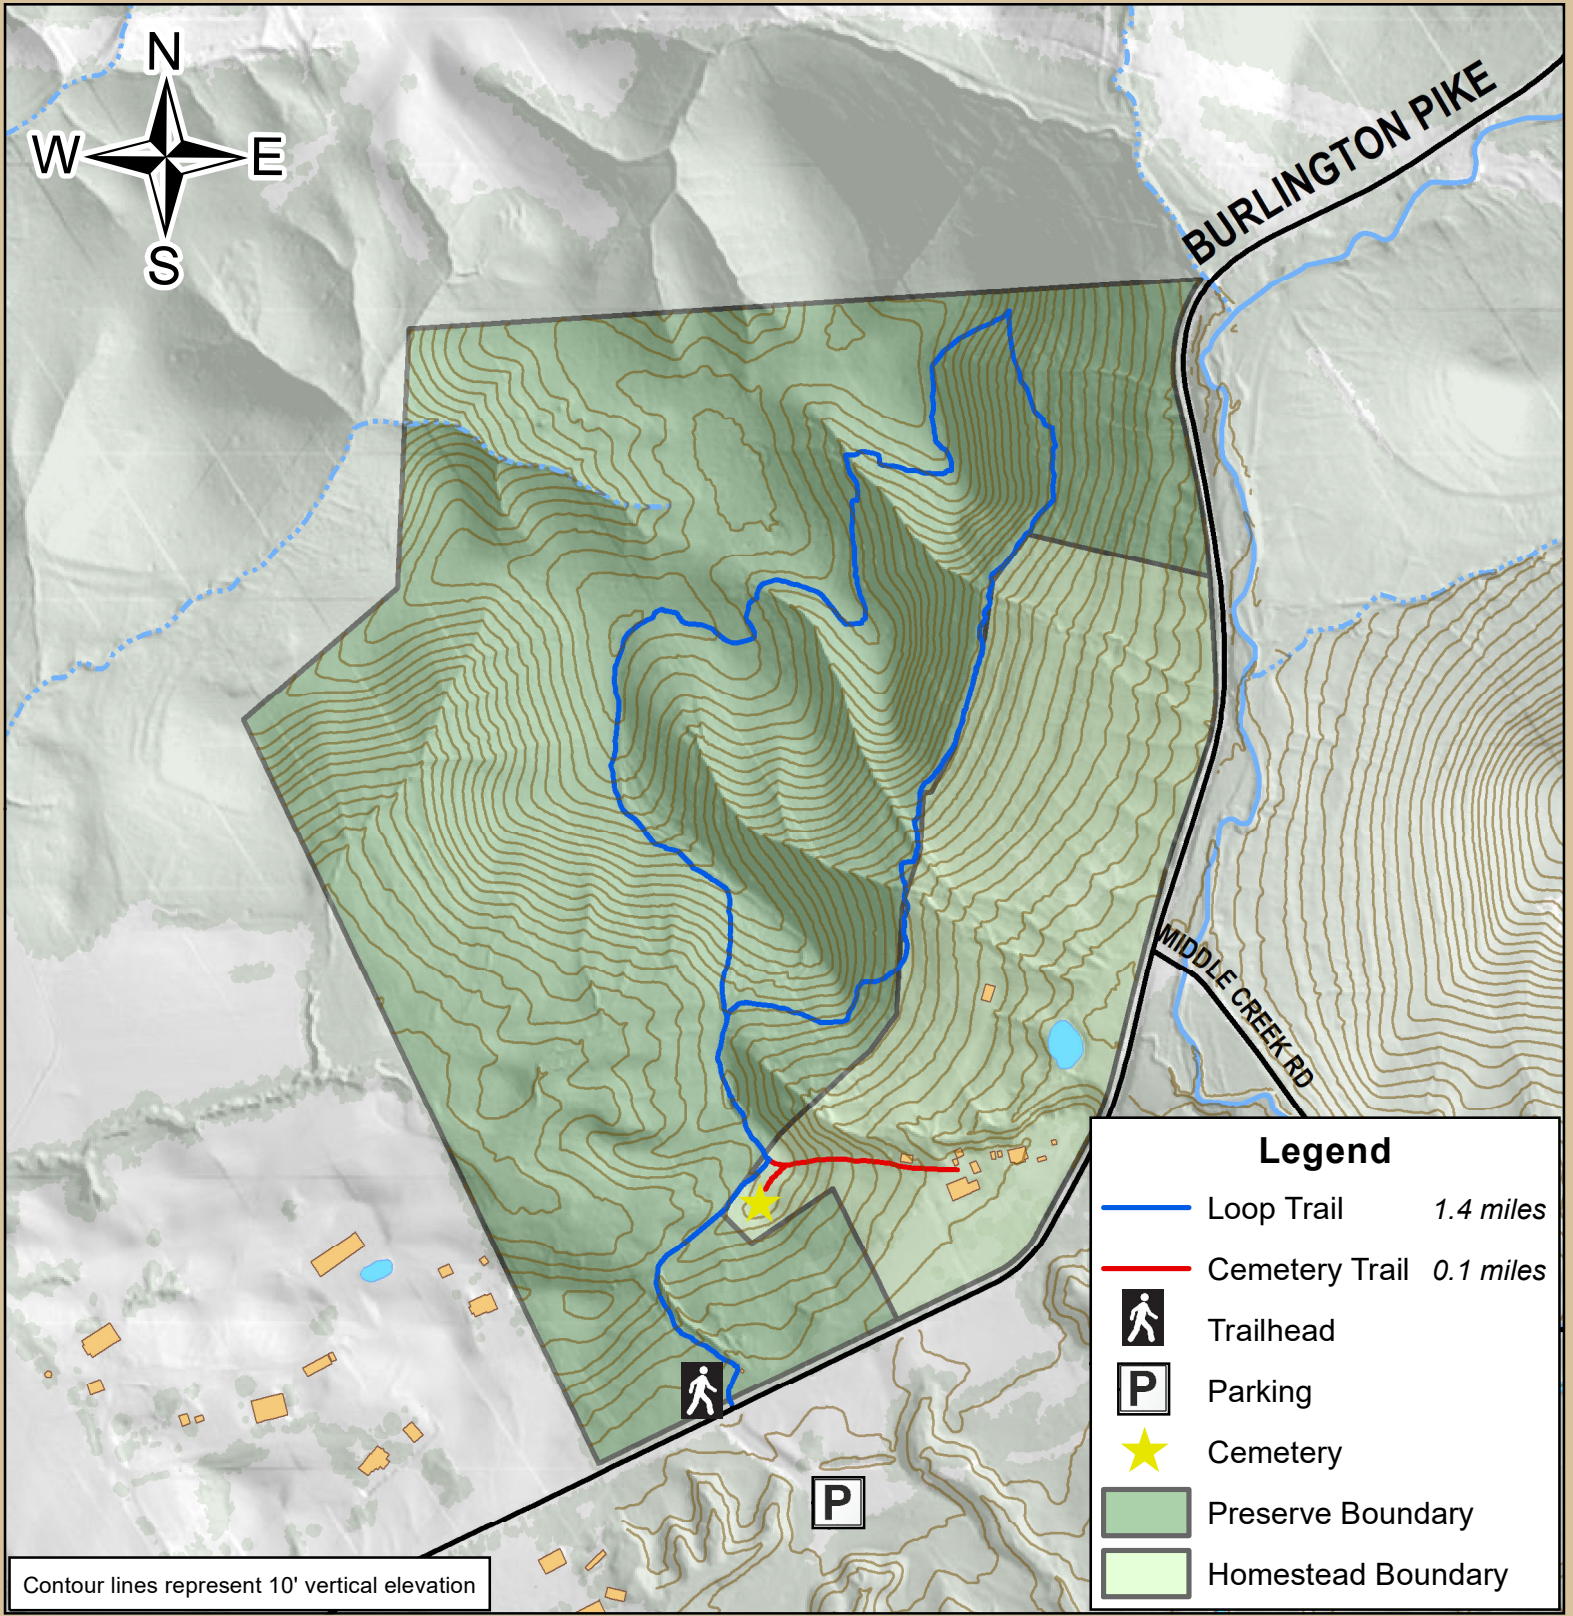

Dinsmore Woods State Nature Preserve

5700 Burlington Pike, Burlington, KY 41005

BOONE COUNTY
PARKS

Boone County
Parks & Recreation
(859) 334-2117

0 500 1,000 1,500
Feet