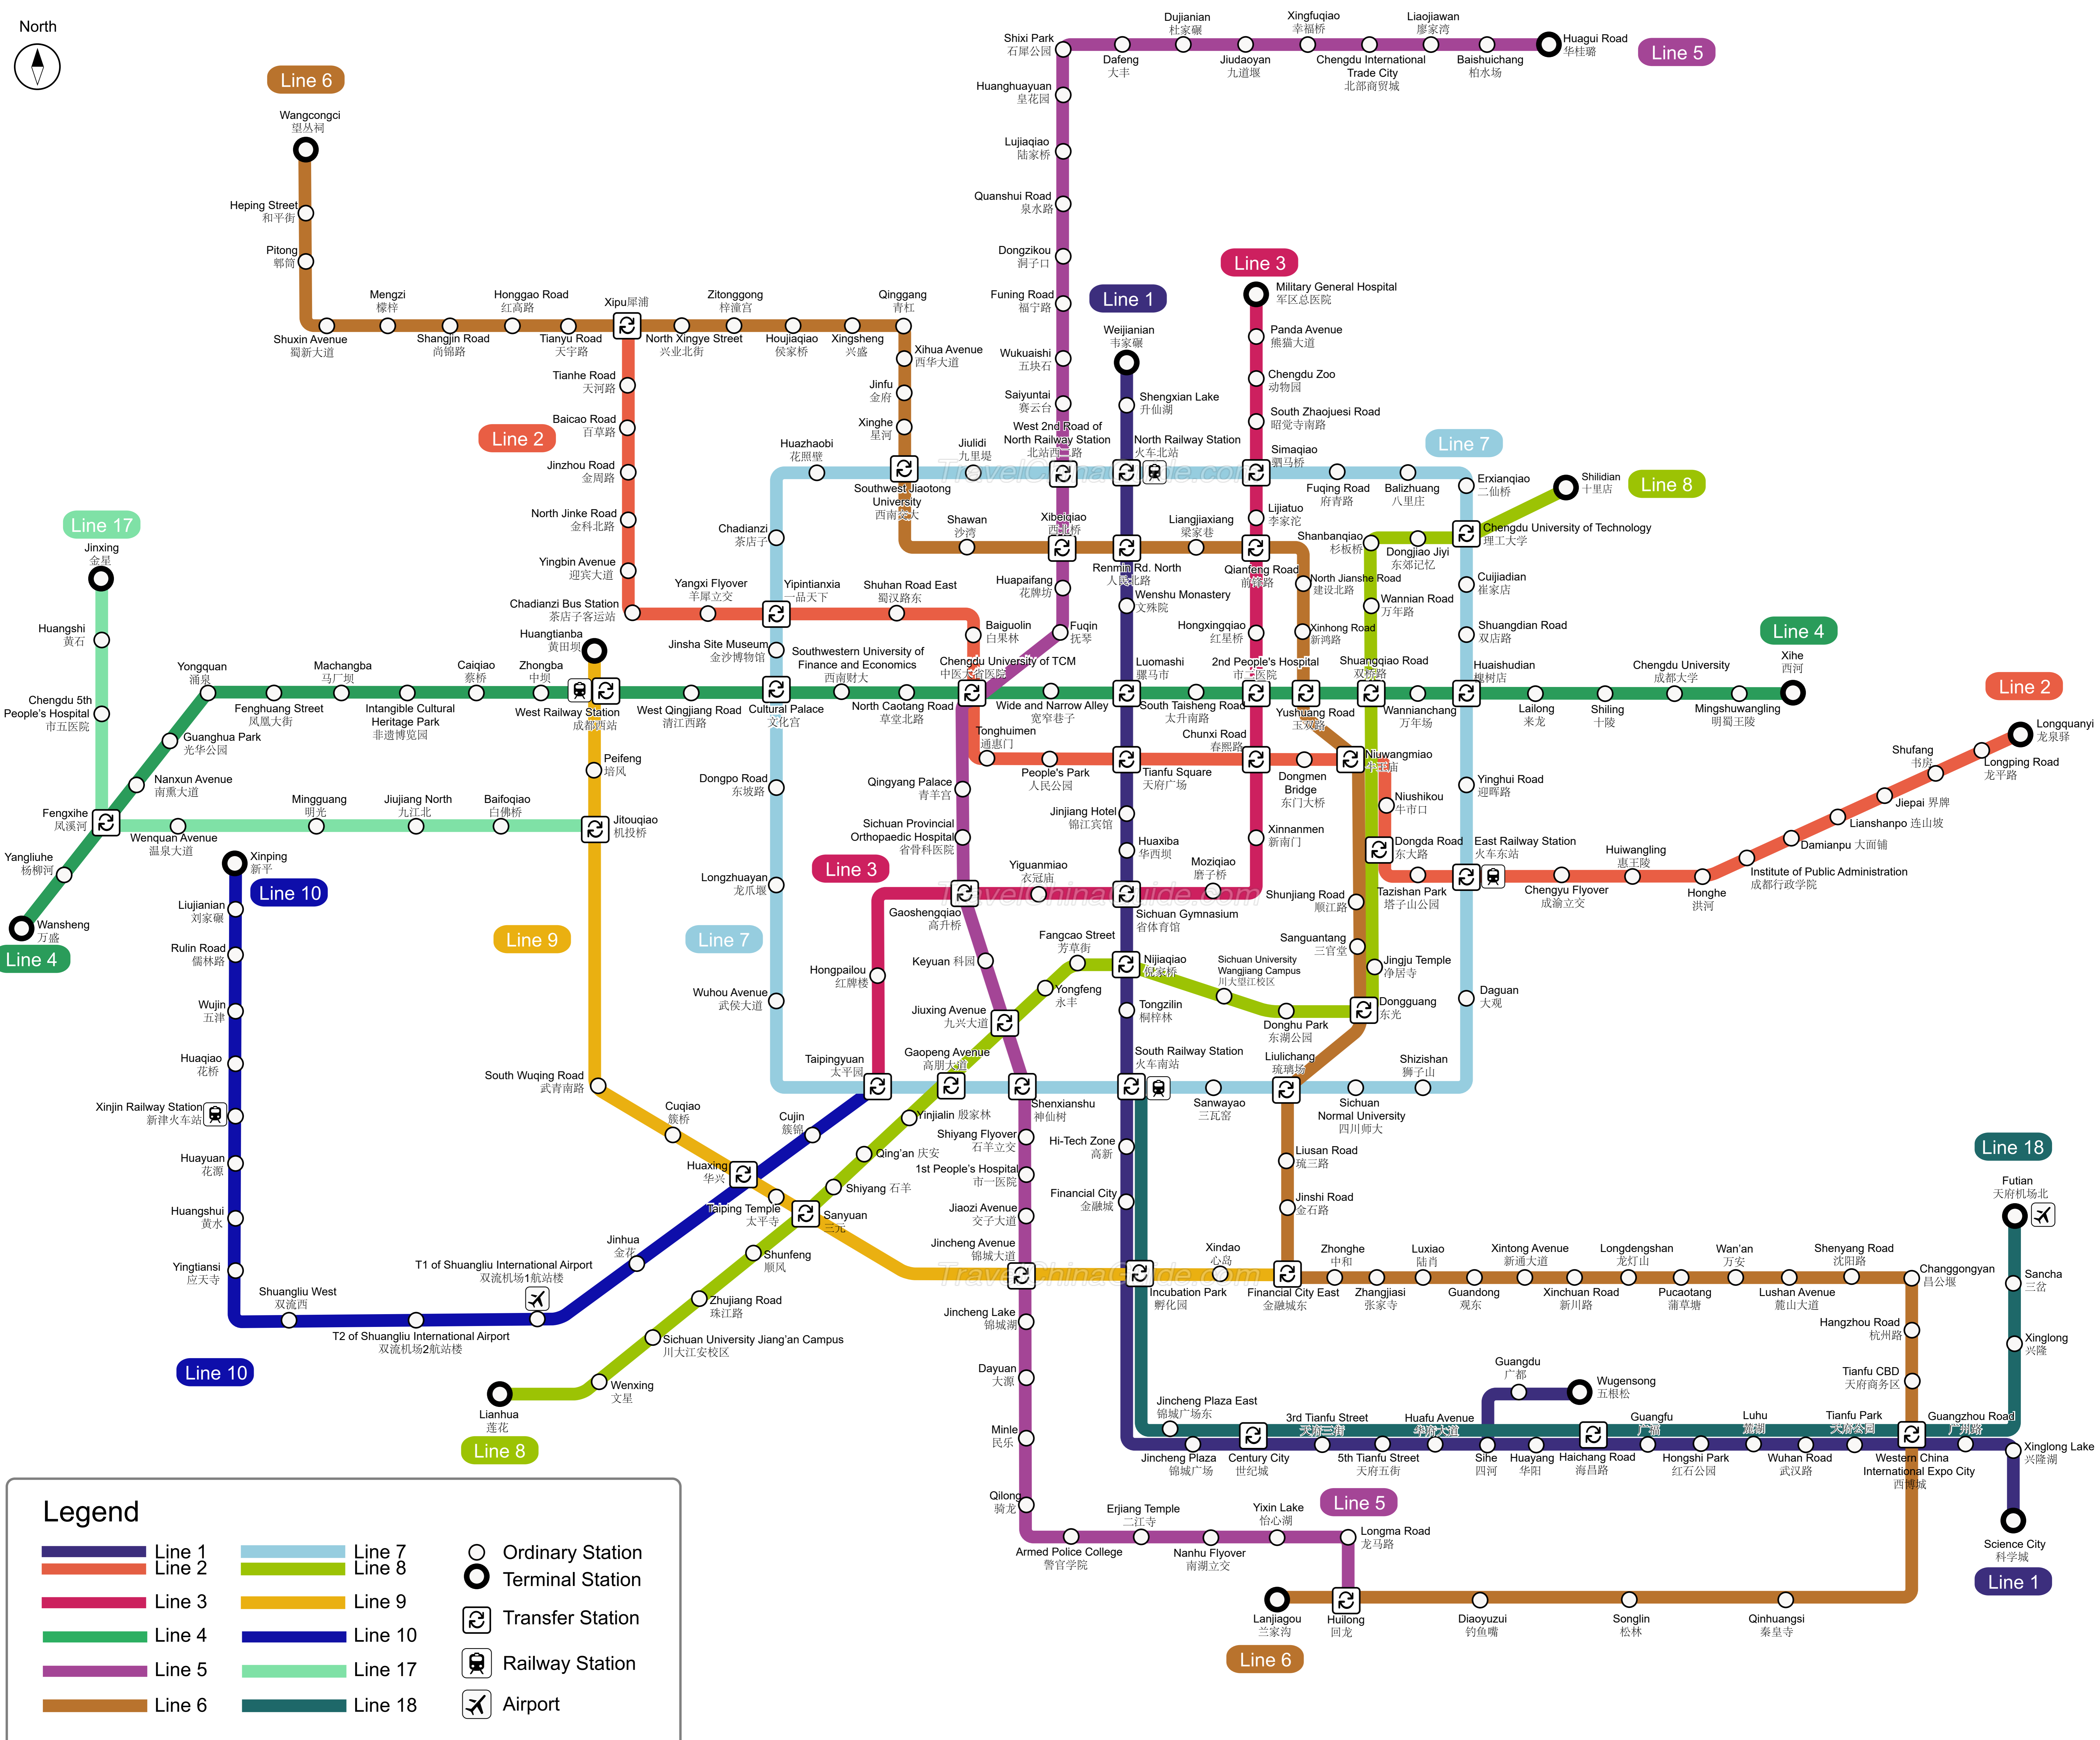

# Chengdu Metro Map (Click to Enlarge)

### Legend

	Line 1		Line 7		Ordinary Station
	Line 2		Line 8		Terminal Station
	Line 3		Line 9		Transfer Station
	Line 4		Line 10		Railway Station
	Line 5		Line 17		Airport
	Line 6		Line 18		