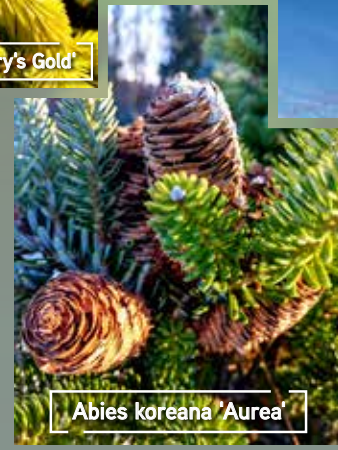

# Evergreen and Deciduous Conifers

Spring 2022

*Metasequoia glyptostroboides*

*Pinus leucodermis* 'Satellite'

*Picea pungens* 'Perry's Gold'

*Pinus densiflora* 'Burke's Red Variegated'

*Abies lasiocarpa*

*Abies koreana* 'Aurea'

*Larix laricina* 'Varied Directions'