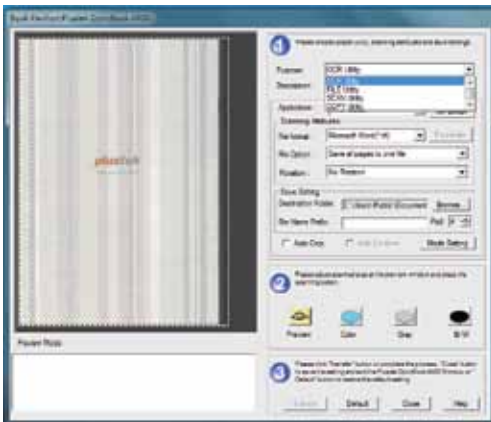

Functions:

- **PDF Utility:** Convert scan image into PDF file.
- **OCR Utility:** Convert scan image into Word, Excel, Searchable PDF files which can be easily edited.
- **File Utility:** Save scan image directly in the destination folder.
- **Copy Utility:** Transfer scan image to copy machine.
- **Email Utility:** Transfer scan image as email attachment.
- **DI Capture Utility:** Transfer scan image into DI Capture to edit the image / document.