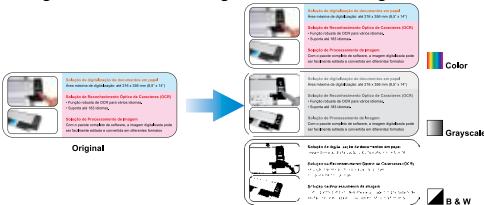

Enhanced Image Processing Multi-Image Output

Scan one image and show 2~3 images in different image modes in one time.