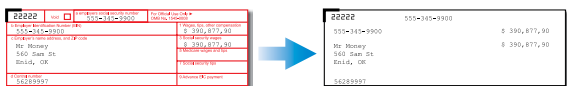

Auto Crop & Deskew

Automatically straightens a skew image and crop according to actual paper sizes.

Auto Density

Automatically enhance the color documents to be clearer and sharp image.

Color Dropout

Allows you to remove a color channel such as red, green and blue while scanning.