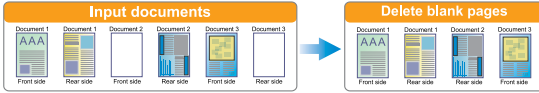

Blank Page Removal

Automatically detect and remove blank pages.