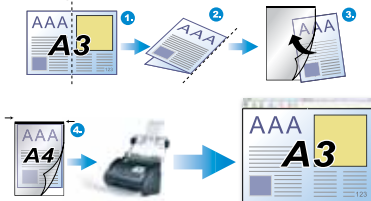

Merge Pages : (For duplex scanner only)

Allows you to scan both sides of your folded A3 document and merge two A4 images into one A3 image

Auto Mode

Automatically detect color document and scan in color mode, detect grayscale document in grayscale mode, and detect B/W document in B/W mode.