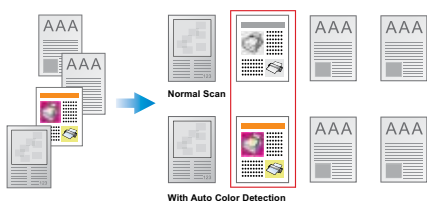

Scan documents into text-based Searchable PDFs rather than image and that helps quickly and easily find what you have scanned.

Enhanced Image Processing Multi-Image Output

Scan one image and show 2~3 images in different image modes in one time.

Merge Pages : (For duplex scanner only)

Allows you to scan both sides of your folded A3 document and merge two A4 images into one A3 image

Auto Mode

Automatically detect color document and scan in color mode, detect grayscale document in grayscale mode, and detect B/W document in B/W mode.