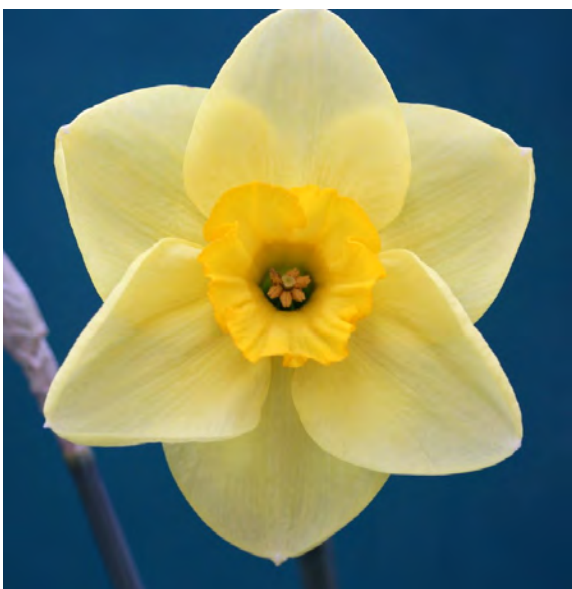

3Y-Y **ICED LEMON**, M-L. (B. S. Duncan). Moon Shadow x Lemma [D 3659].

Brian has made huge strides over the past few years in 3Y-Y's. Another from the Moon Shadow, Lemma crosses. A nicely formed flower with a light yellow perianth and a slightly darker bowl-shaped corona. A must for every serious exhibitor.

Each £12.50