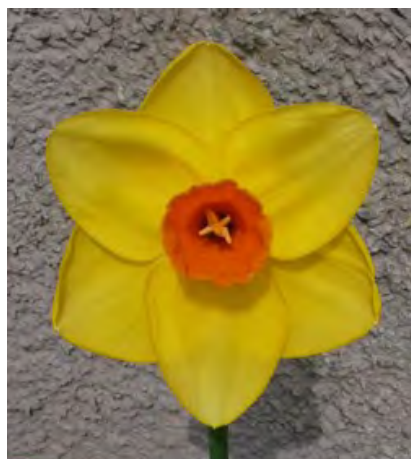

Five £12.00

Three £10.00

Each £4.00

2YYW-YPP **SOLERA**, M (B. S. Duncan). *Brindle Pink x American Heritage* [2586]78mm *Intermediate*
A beautiful, stylish and smooth little flower which measures 'Intermediate' in most situations. The perianth segments are rich honey-toned yellow with a distinct pinkish / white halo. The near trumpet length, cylindrical corona is mildly expanded and is a shade of deep orangey-pink.

Five £10.00

Three £7.50

Each £3.00

2Y-P **SPRING SUNSET**, M-L (B. S. Duncan) *Azocor x Oregon Pioneer* [2619]. (113mm)
Div.2 with a bold frilled trumpet cup of delightful pink and palish lemon smooth perianth segments. *First prize –RHS London'07. Goethe Link Award '06.*

Five £12.00

Three £10.00

Each £4.00

2YYW-P **ZWYNNER**, M-L (B. S. Duncan). *Brindle Pink x Eastern Promise* [2253]. (112mm)
This flower has a distinct style. The perianth segments are broad, flat and of a lovely deep lemon yellow with a white halo at the base. The slightly fluted corona is in ideal proportion and is a sun resistant deep pink. *First RHS Late Show 2010, 2011.*

Five £12.00

Three £10.00

Each £4.00

Div. 2 Large Cupped Daffodils
Yellow Perianth. Y-O/R.

2Y-O **ANGEL'S WOOD**, M-L (B. S. Duncan). *Angelito x [(Gettysburg x Barnesdale Wood) x Smokey Bear]* [2225]

A wonderful exhibition flower with a deep-yellow, smooth and overlapping perianth and a deep orange-red corona.

Three £12.00

Each: £5.00

2Y-O **APRIL DAWN**, M (Nial Watson) *Rory's Glen x Mexico City* [W 272]. (109mm)

This is a deep golden yellow flower that has broad overlapping perianth segments that are smooth and with a heavy. The corona is a rich orange and funnel shaped in perfect proportion with the perianth. A lovely flower.

Each £10.00

2Y-YOR **CAROLINA DALE**, M-L (B.S. Duncan). *Garden News x State Express* [2210]. (113mm)
A large smooth flower with deep golden, flat, smooth, perianth segments. The slightly expanding, conical cup tones from a dark greenish yellow eye section through orange to deep orange red at the rim. An excellent show flower *First RHS Late Show 2009.*

Five £12.00

Three £10.00

Each £4.00