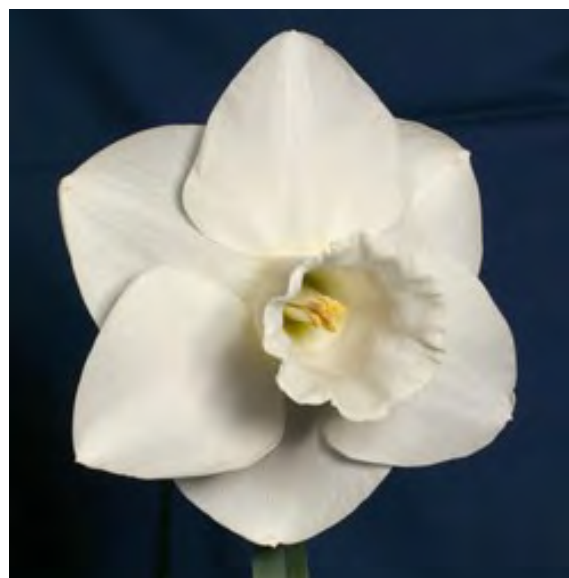

1Y-Y **NANNY ANNE**, E-M. (B. S. Duncan). Tyrone
Gold x Impeccable [D 2707]. (118mm)
A very large smooth flower of heavy substance. 118mm
wide. Deep golden yellow perianth. Well poised on a
strong stem. Best bloom in show at Belfast Spring
Daffodil Show 2015
Each £15.00

2W-W **SILVER MONARCH**, M. (J.A. Hunter) (Easter
Moon x Glendermott) x (NZ)(Glendermott
x Kotuku) [17/81C]. 100mm
We are proud to stock this flower that is well known in
its native New Zealand. It is a strong and healthy plant
with perianth segments that are broad and very smooth.
The corona is in proportion to the perianth and is slightly
flared. A must for New Zealand collections.
Only a limited number of bulbs available.
Each £20.00