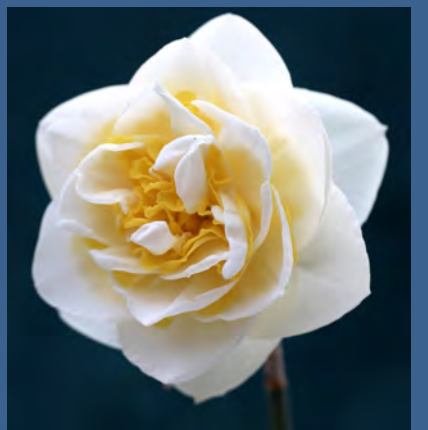

Greek Surprise