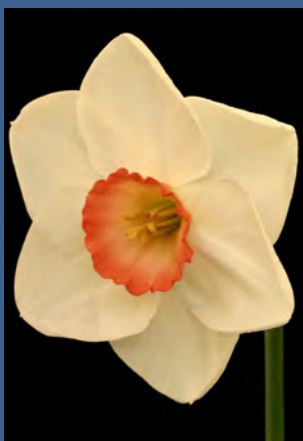

Lake District