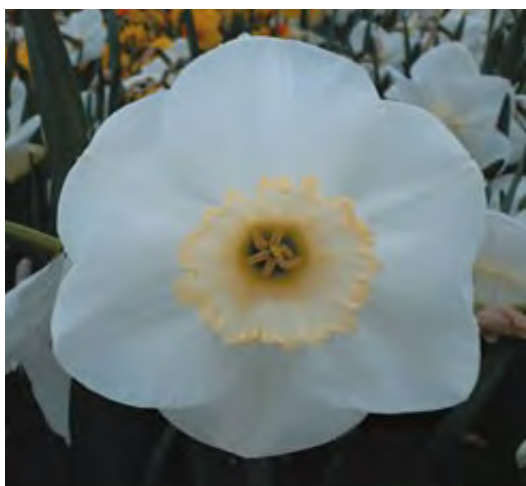

2W-WWY **YUMMY MUMMY**, M (Nial Watson) *Silkwood x White Hill* [W 288]. 116mm

A lovely big flower that is almost round and has measured up to 130mm. The perianth segments are a pure white and the ones at the rear overlap at the base, the front being a little narrower. The corona opens a creamy white which fades to white with a pale yellow rim. An excellent and attractive back row flower.

Three £25.00

Each £10.00

Div. 2 Large Cupped Daffodils

White Perianth, Corona Predominantly Pink. W-P.

2W-P **AGNES MACE**, E-M (B. S. Duncan). *Assertion x Chanson* [1962]. 102mm

A smooth flower with very broad, pure white, ovate perianth segments. The deep pink conical cup, of more than $\frac{3}{4}$ length, is nicely flared, waved and frilled. A very consistent show flower.

Five £12.00

Three £10.00

Each £4.00

2W-P **BURT HOUSE**, M (B. S. Duncan). *Naivasha x Eastern Promise* [2680]. 110mm

The raiser considers this to be the best of the pinks that he has raised to date. This claim is supported by an excellent show record. The smooth, broadly shouldered and pure white perianth provides a lovely background for the well-proportioned, bright coral-pink corona. *Far too many awards to list.* (photo pg26)

Three £25.00

Each: £10.00

2W-P **CHASSEUR**, E-M (B. S. Duncan). *Assertion x Chanson* [2072]. (105mm)

An extremely bright pink flower with an attractively crinkled cup and pure white spreading perianth segments of excellent substance.

In winning Engleheart Cup 2006.

Five £12.00

Three £10.00

Each £4.00

2W-P **CONTRALTO**, L (B. S. Duncan) *Cloud's Rest x Soprano* [2487] (110mm)

The pure-white smooth perianth of this spectacular show flower forms a double triangle and is classified as red. In his notes Brian describes it as being "outstanding bluish pink/red". *First RHS Late Show 2012.* (photo pg26)

Three £20.00

Each: £8.00

2W-P **COOLMAGHERY**, M-L (B. S. Duncan). *Soprano x Pensioner* [1915]. 110mm

A consistent, pure white flower of great substance and broad segments. The warm coral pink cup is enhanced by a green eye.

Five £12.00

Three £10.00

Each £4.00

2W-P **DIGNATORY**, M-L (B. S. Duncan). *Alston x Ruby Wedding* [2417]. (115mm)

This is a very large beautifully formed, smooth and consistent show flower with broad 'Ace of Spades' shaped perianth segments and a neat goblet cup of deep coral-pink with a paler rim and a green throat.

Five £18.00

Three £12.00

Each £5.00