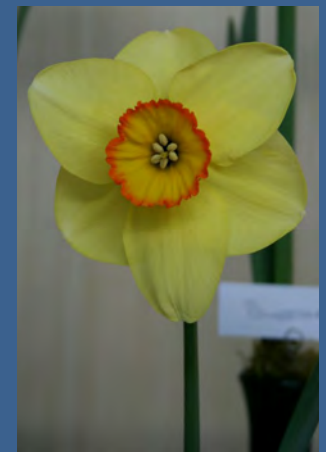

Causeway Ringer