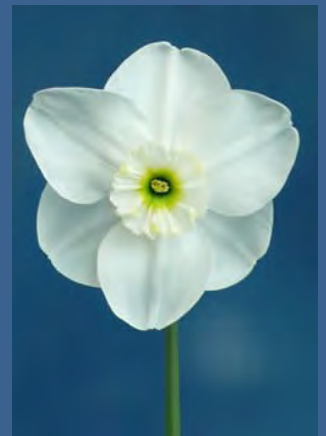

Ice Emerald