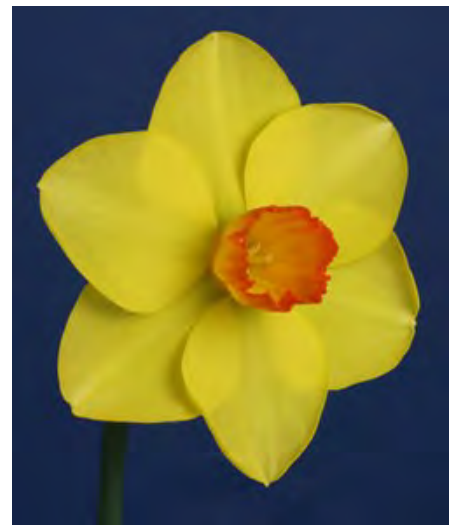

6W-Y **SAINT LOUIE LOUIE, E.** (Gerard Knehans Jr.). *Pannill sdlg OP* [Kn. 002]. 71mm U.S.A.

The broad, well reflexed perianth segments of this wonderful show flower open pale yellow becoming pure white with age. The perfect corona is a deep golden yellow with an orange tinge and a flared mouth. Very few to offer.

Each £20.00