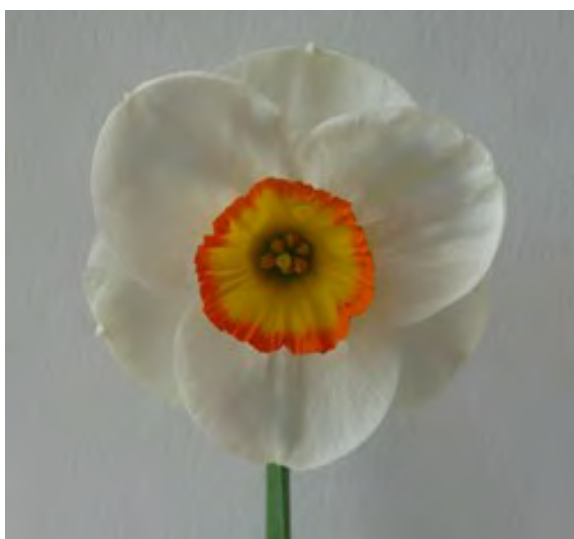

2W-Y **LAURELBANK**, M (B. S. Duncan). *Rivendell x 3W-Y seedling* [2662]. 105mm

This very smooth flower just measures Div. 2 and adds variety of form to this class. Rounded, with a pure white perianth it has a fluted bowl shaped corona of a distinct citron yellow. *First Belfast 2010, 2012.*

Five £18.00

Three £12.00

Each £5.00

2W-O **LUTANA**, M-L (J.M. Radcliff) 42/81 x 48/76 (98mm) Aust.

A flower that has wonderful potential for breeding white/red trumpets. Although it is a medium sized flower the dramatic sunproof colour makes it striking.

Three £10.00

Each £4.00

2W-YOO **MARGARET'S MELODY**, M-L (B.S.Duncan) *Soprano x Ruby Wedding* [8070]. (115mm)

This large show flower has a very smooth perianth with broad flat petals that form a double triangle. The cup shaped corona is orange blending to yellow at the base. The bloom is held with wonderful poise on a strong stem.

Each £7.50

2W-YYO **SOLAR ECLIPSE**, M (Nial Watson) *Brave Journey x Witch Doctor* [W734]. (68mm)
Intermediate

A really lovely, and with us consistent, intermediate. The flower is round with very broad perianth segments but it is the colour of the corona that catches the eye. The bowl shaped corona is a brilliant yellow with a virtually fluorescent orange band at the rim.

Each: £15.00

2W-Y **SURPRISE PACKET**, M-L (B. S. Duncan). *Savoir Faire x June Lake* [2242].107mm

A very smooth and nicely proportioned show flower with pure white, flat and rounded form. The fluted bowl cup is of mid-yellow.

Five £12.00

Three £10.00

Each £4.00

2W-Y **THE MOUNT**, M (Nial Watson). *Royal Wedding x Silkwood* [W 195]. (115mm)

A striking flower with great substance and broad perianth segments. The corona is a huge, smooth, chrome yellow disc that lies flat on the perianth.

Three £12.00

Each £5.00

2W-Y **WEST POST**, M (B. S. Duncan). *Westholme x 3W-Y Sdlg.* [2457]. (100mm)

A smooth and attractive flower that is not prone to nicks. It has a very pure, broad white perianth and a deep yellow corona. A great show flower. *First Belfast 2008,2010,2011;RHS Late Show 2008, 2009, 2011.*

Five £12.00

Three £10.00

Each £4.00