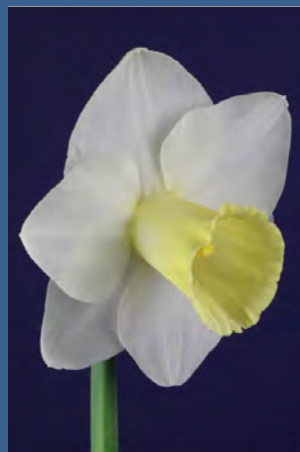

Queen Fiona