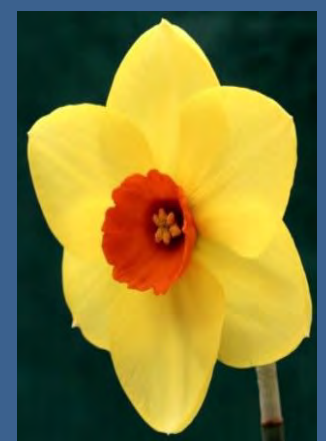

System Alert