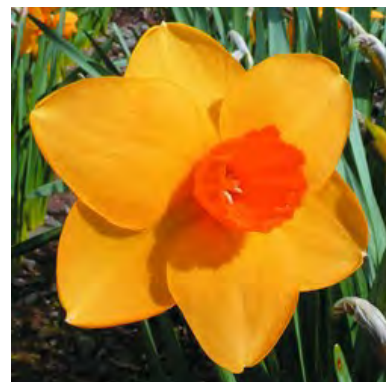

Five £12.00

Three £10.00

Each £4.00

Div. 2 Large Cupped Daffodils
White Perianth. W-Y; W-O/R.

2W-YYO **CAMARADERIE**, M-L (B. S. Duncan). *Purbeck x Ravenhill* [2392]
119mm

This is one of the top flowers in this class. The perianth is broad and the colours of the corona striking. *Shown in countless award winning classes far too many to list.*