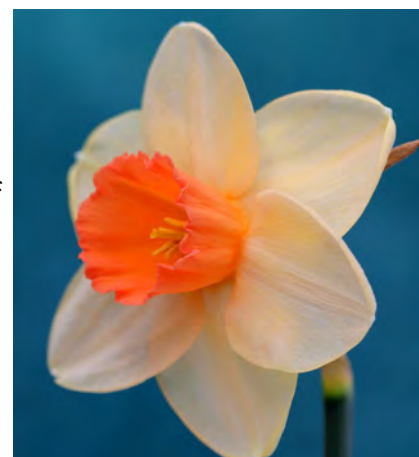

2017 New Introductions

Each daffodil name is followed by a letter to indicate the approximate time of flowering.

VE = very early; E = early; M = mid-season; L = late; VL = very late.

The name of the raiser is shown in brackets, followed by the parentage and the original seedling number.

All the varieties have been registered with The Royal Horticultural Society and the Classification and colour code is shown in the left margin. Under the colour code the approximate diameter is shown where available.

For full RHS Classification details see website www.eskerfarmdaffodils.com

4Y-W   **ADVANCE PARTY** M. (B.S. Duncan) Double Day x Altun Ha [3458]

We are very proud to introduce this fantastic new double from Brian. Advance Party has wowed on the show benches over the last few years. At the 'NIDG Late Show' it took centre spot in Brian's display. A real quality bloom we have very high hopes for.

Very few to offer

Each £35.00

2P-P   **WHISPERING PINK** M. (B.S. Duncan) [3223]

We are really pleased to be able to offer a small amount of this recently registered variety. Whispering Pink is an imposing flower of great substance and lovely smooth texture. The cup is of a deep salmon pink, while the double triangle perianth has a more subtle pink that compliments the cup well. It has caused great discussion at many of the shows both here in Ireland and across in England.

Each £25.00

3W-P   **GOOD FAITH** L. (B.S. Duncan) Demeanour x Panorama Pink [3222] 108mm

A distinctive Div. 3 pink with a crystal pure white perianth of heavy substance. Featured well over the last few years. A brilliant eye catcher and good show winner.

Each £25.00

New to Esker Farm Daffodils

2YYW-W   **LUMINOSITY** M. (John Hunter) (Symphonette x Special Offer) x Trumpet Warrior [62/94A] 117mm