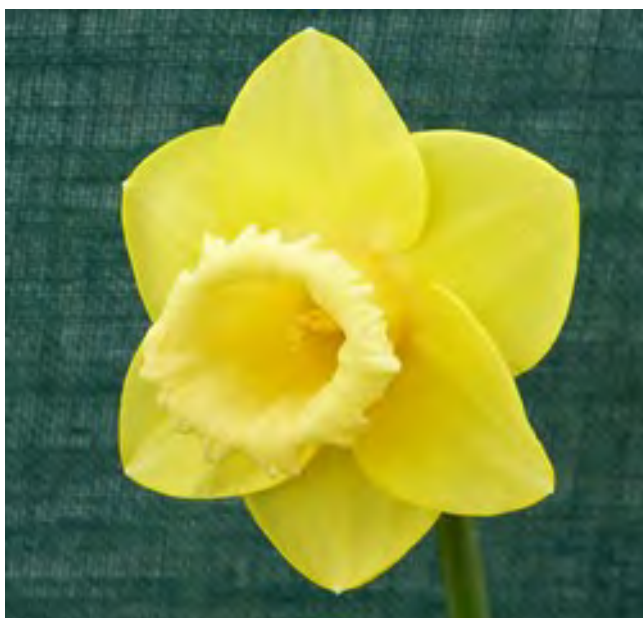

2Y-Y **MUSIC MAKER, E-M.** (N.A.C. Watson).
Trumpet Warrior x Barnum. [W 680].
(105mm)

A flower of amazing substance and smoothness. The perianth segments are very broad, shouldered and touching at the back. The corona is distinctive by its particularly rolled rim and is slightly paler than the vivid lemon yellow of the perianth.

Each £20.00