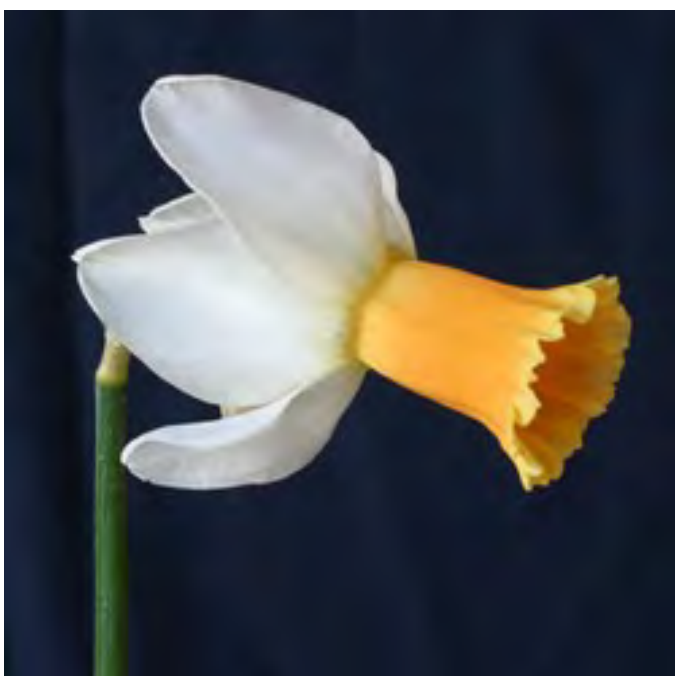

6W-Y **SAINT LOUIE LOUIE, E.** (Gerard Knehans Jr.). *Pannill sdlg OP* [Kn. 002]. 71mm U.S.A.

The broad, well reflexed perianth segments of this wonderful show flower open pale yellow becoming pure white with age. The perfect corona is a deep golden yellow with an orange tinge and a flared mouth. Very few to offer.

Each £20.00