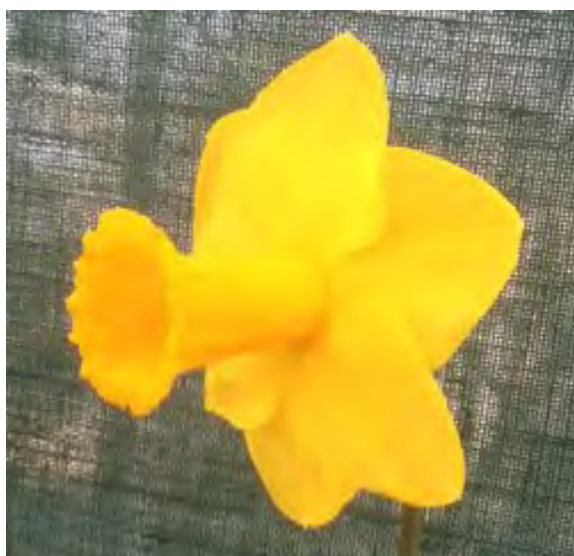

1Y-Y **REGAL GLOW**, E. (N.A.C. Watson).
Gold Convention x Roi d'Or. [W 334 (112mm)
With deep golden perianth segments and a deeper
corona, which sometimes develops a orange tinge as the
flower matures, this is a majestic flower. The perianth is
broad and smooth and the corona is long with an
elegant roll at the rim. Best Seedling RHS Early Show
2015.
Each £25.00

1Y-O **PRIME TARGET**, E-M. (B. S. Duncan). Red
Reed x Lutana
[D 3065]. (102mm)
A true star in the making. Prime Target has caught the
eye of many grower at each show it has appeared at.
A true step forward in orange cups. Show success in
Northern Ireland and also at RHS shows in London. First
time this has been made available. Winner of the Ralph
B. White Memorial medal in 2008.
Each £15.00

1Y-Y **NANNY ANNE**, E-M. (B. S. Duncan). Tyrone
Gold x Impeccable [D 2707]. (118mm)
A very large smooth flower of heavy substance. 118mm
wide. Deep golden yellow perianth. Well poised on a
strong stem. Best bloom in show at Belfast Spring
Daffodil Show 2015
Each £15.00

2W-W **SILVER MONARCH**, M. (J.A. Hunter) (Easter
Moon x Glendermott) x (NZ)(Glendermott
x Kotuku) [17/81C]. 100mm
We are proud to stock this flower that is well known in
its native New Zealand. It is a strong and healthy plant
with perianth segments that are broad and very smooth.
The corona is in proportion to the perianth and is slightly
flared. A must for New Zealand collections.
Only a limited number of bulbs available.
Each £20.00