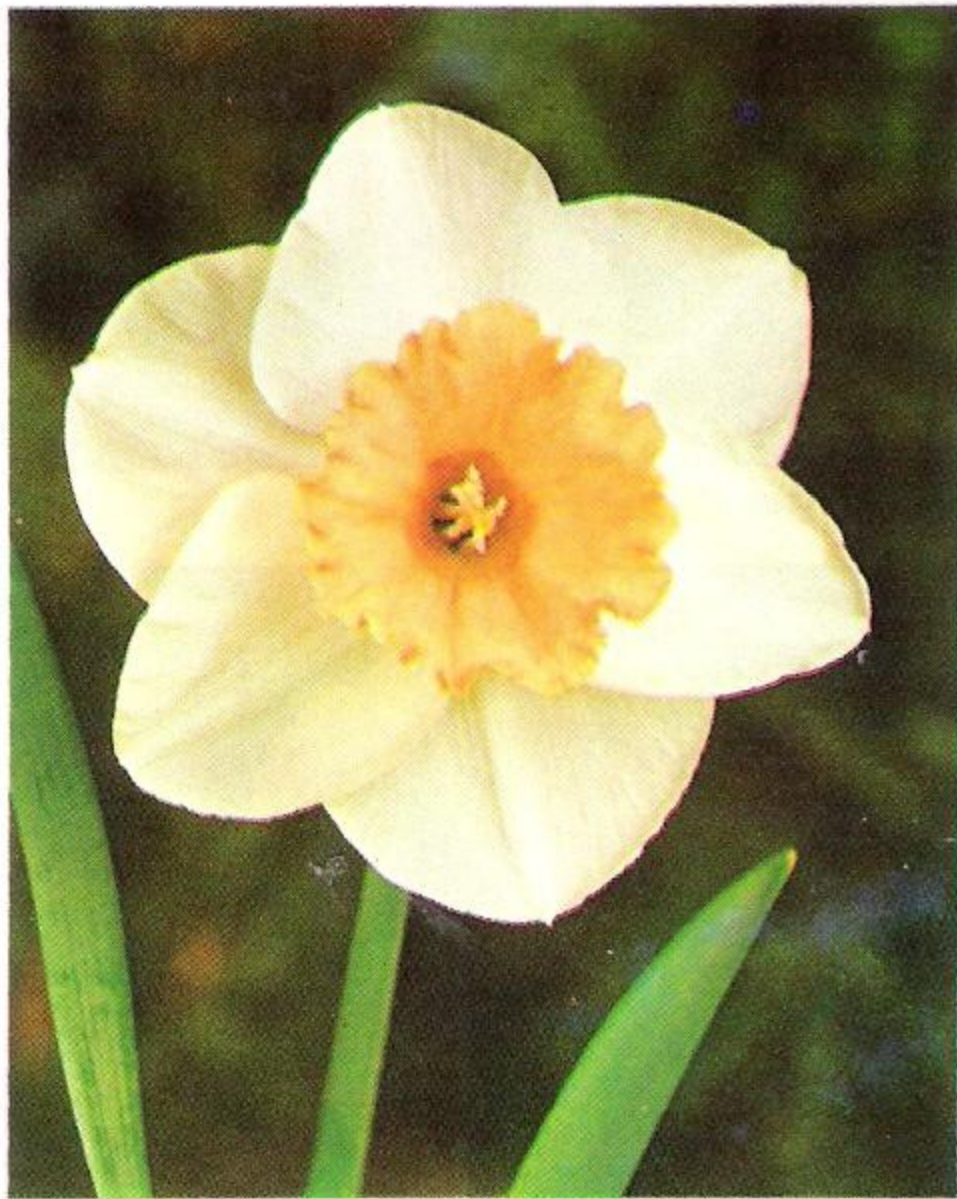

Pink Beauty

Pink Supreme

Salome

2011 BLARIS****

(2-3). A really remarkable flower of exquisite beauty, pure white perianth of fine substance and quality with a medium cup of solid bright coral-pink, free flowering and weatherproof. Ht. 20 ins.