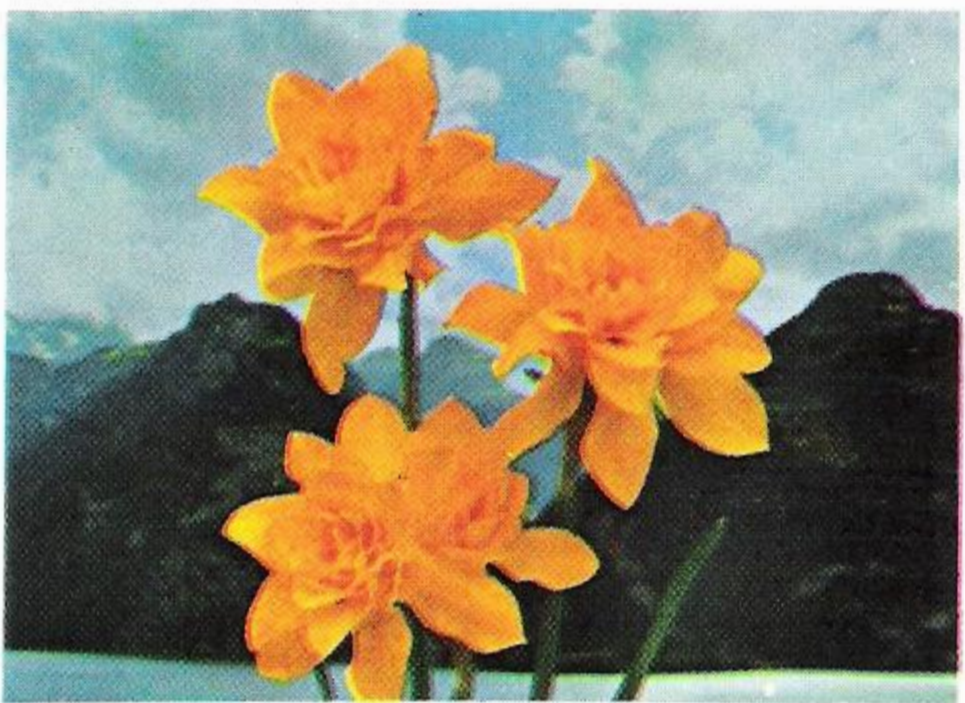

Odorus campernelli plenus