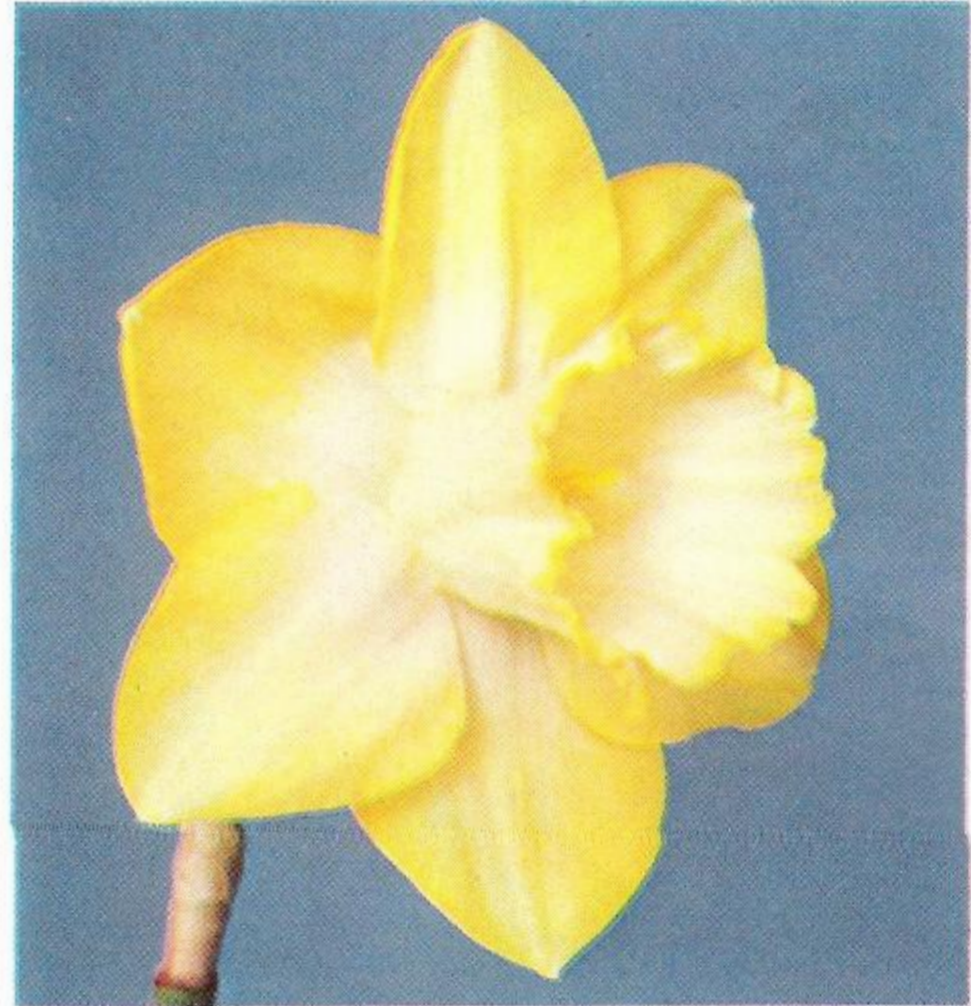

LARGE CUPPED NARCISSUS COLLECTION B

5 Ice Follies 5 Flower Record
5 Carbineer 5 Kilworth
5 Gigantic Star

Cat. No. 2061

\$18.50

Paola Vernesse

Royal Orange

Tannhouser

Isolde