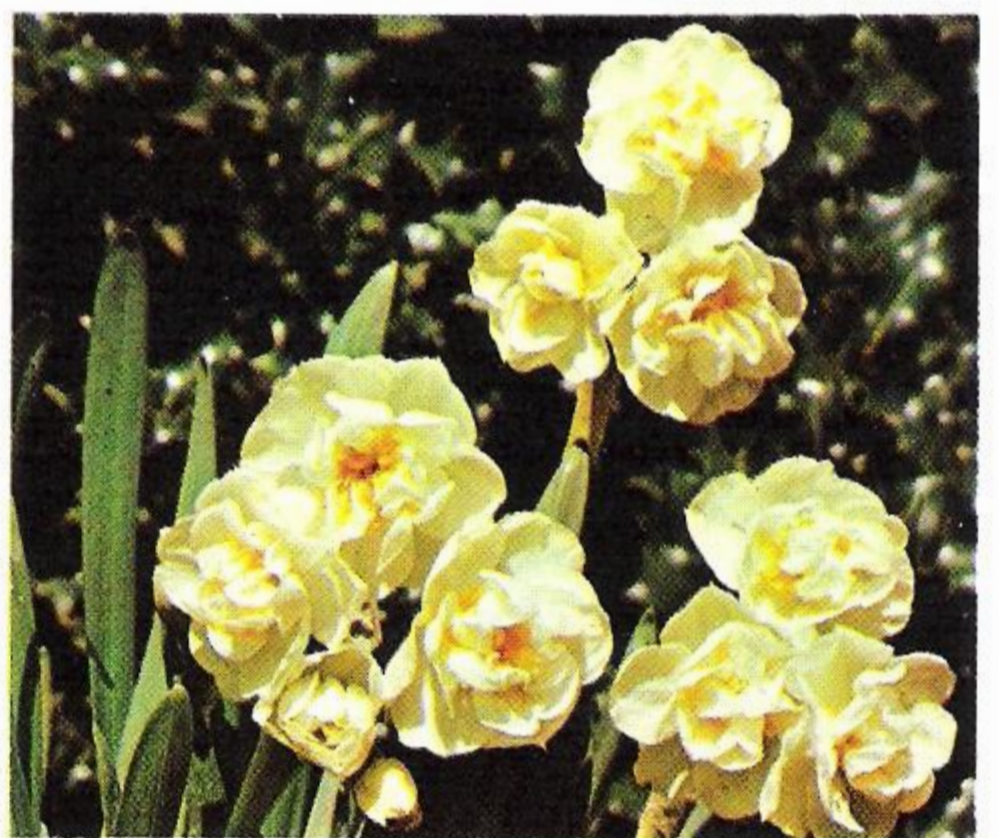

Cheerfulness