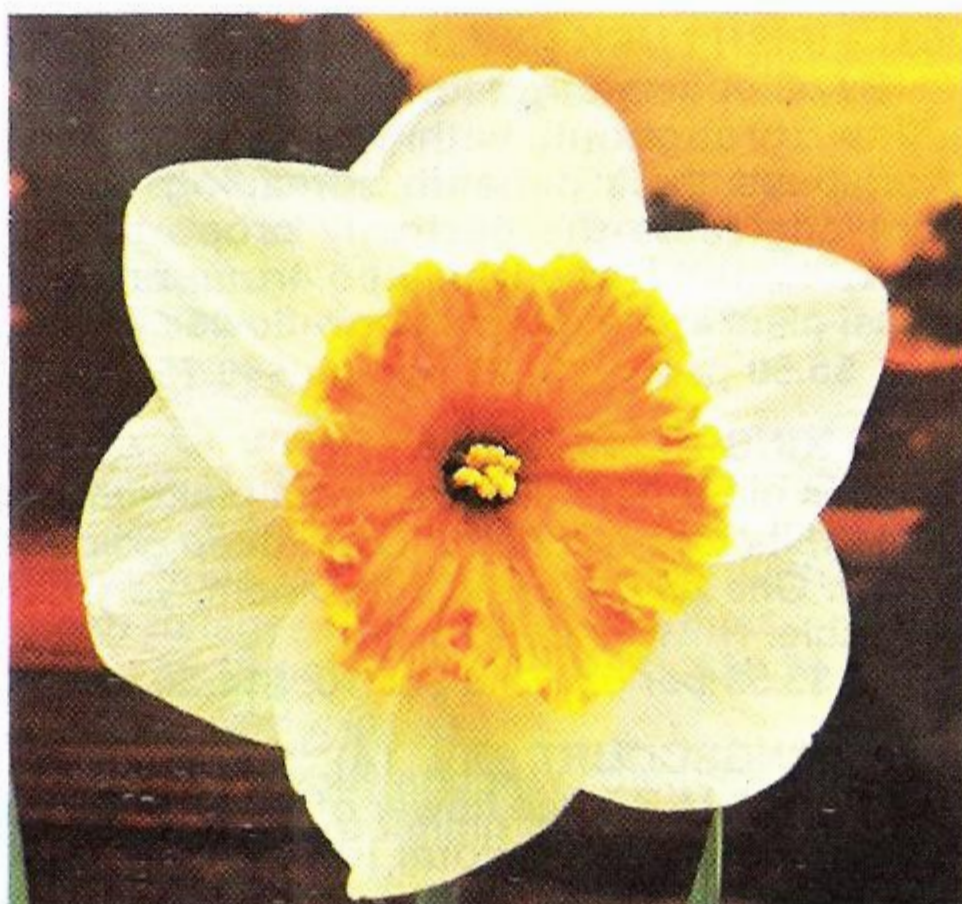

Duke of Windsor