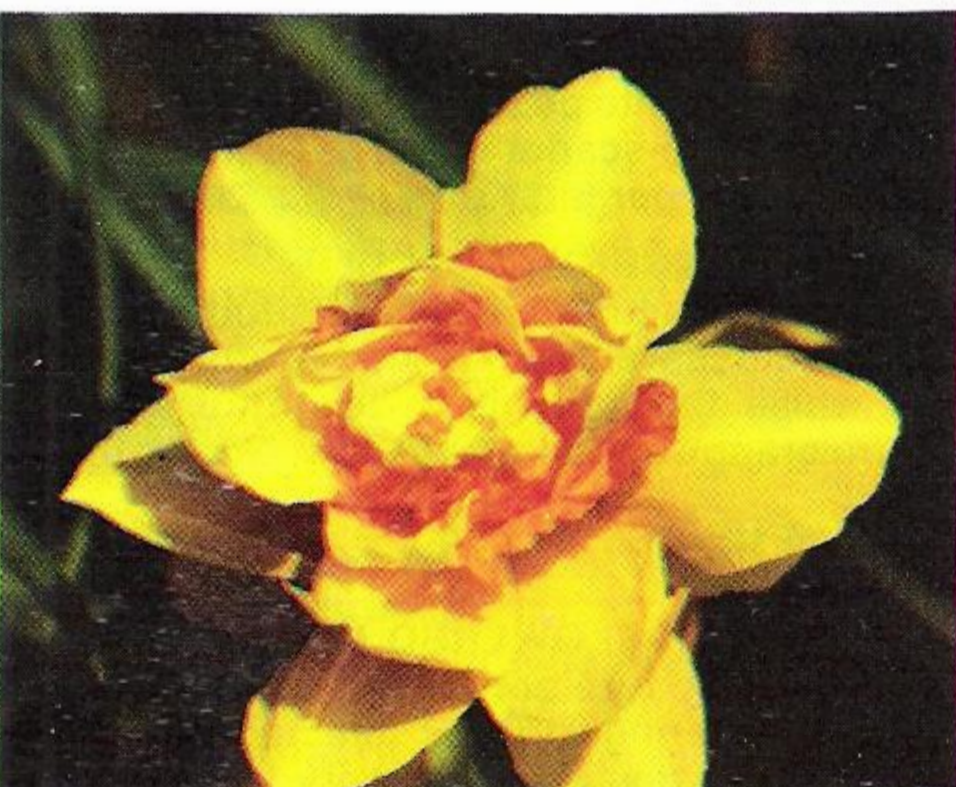

Texas

2089 **TEXAS** (DIV. 4)***
(3-4). A.M. A large full double flower of perfect form, yellow intermixed with orange-scarlet, the large and heavy flowers are carried on upright stems. Ht. 20 ins. L.L.
$3.65 per 5; $6.60 per 10; $15.00 per 25

2090 **WHITE LION** (DIV. 4)****
(3). F.C.C. Entirely distinct from any other, producing a large waxy white flower of fine substance, very broad overlapping outer segments, with a center of double petals slightly intermingled with soft yellow. Ht. 18 ins. L.L.
$3.75 per 5; $6.80 per 10; $15.25 per 25

2091 **WHITE MARVEL** (DIV. 4)****
(4). A most attractive sport from Tresamble with several white double flowers on a stem, really something special. Ht. 14 ins.
$4.85 per 5; $8.80 per 10; $19.75 per 25

2092 **QUEEN OF NARCISSI** (DIV. 3B)
(2). A.M. Haarlem, pure white well formed Poeticus of fine texture and substance with striking bright yellow eye edged bright red producing an abundance of sweetly scented flowers. Height 20 ins.
$4.95 per 5; $9.00 per 10; $20.25 per 25