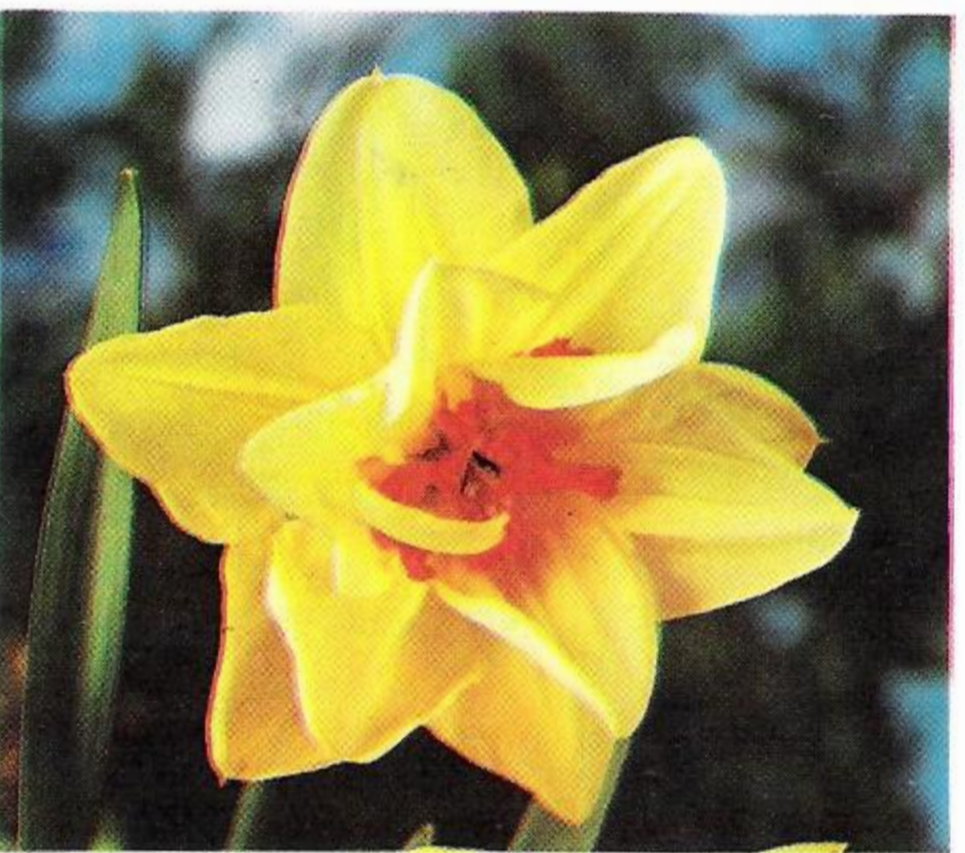

\$4.10 per 3; \$12.40 per 10; \$27.75 per 25

Queen of Narcissi

Odorus campernelli plenus

Inglescombe

Mary Copeland

White Marvel

2083 **SNOWBALL** (DIV. 4)
(2). A delightful fragrant gardenia-like flower, it has pure white overlapping perianth segments and a tight knot-like centre, which opens as the flower ages, a choice variety.
\$3.45 per 5; \$10.40 per 10; \$23.50 per 25