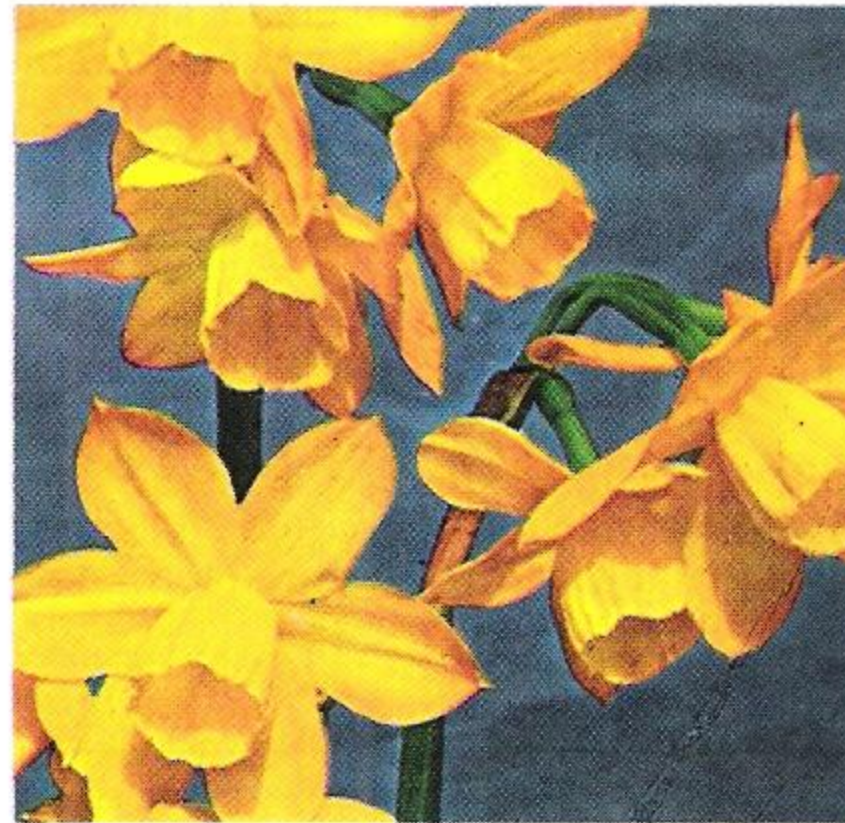

2099 LINTIE (DIV. 7)***

(15), a lovely little juncifolius hybrid with yellow rounded perianth and flat yellow crown edged bright orange, very fragrant.

$3.75 per 5; $6.80 per 10; $15.25 per 25

Liberty Bells