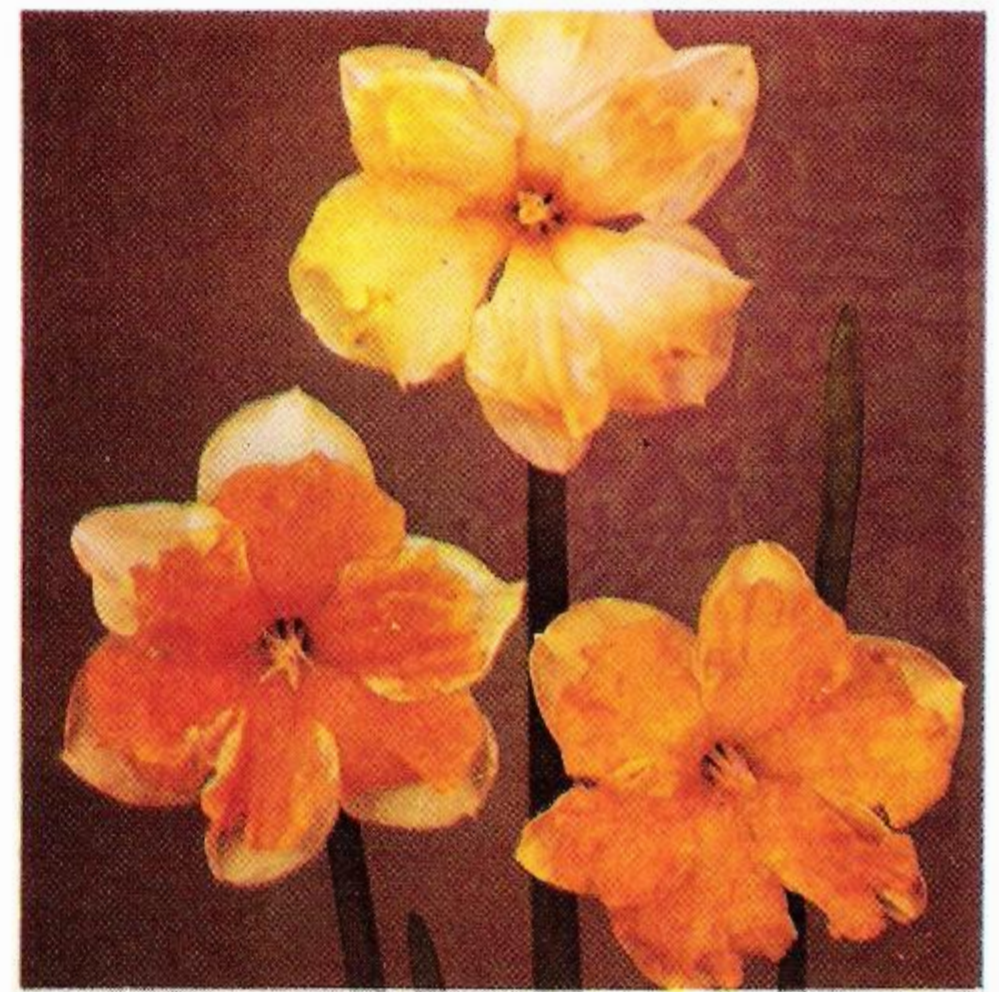

\$10.25 per 10; \$23.00 per 25

SMALL CUPPED AND VARIOUS NARCISSI

Edward Buxton

Birma

Orangery

Baccarat

Canasta

Geranium