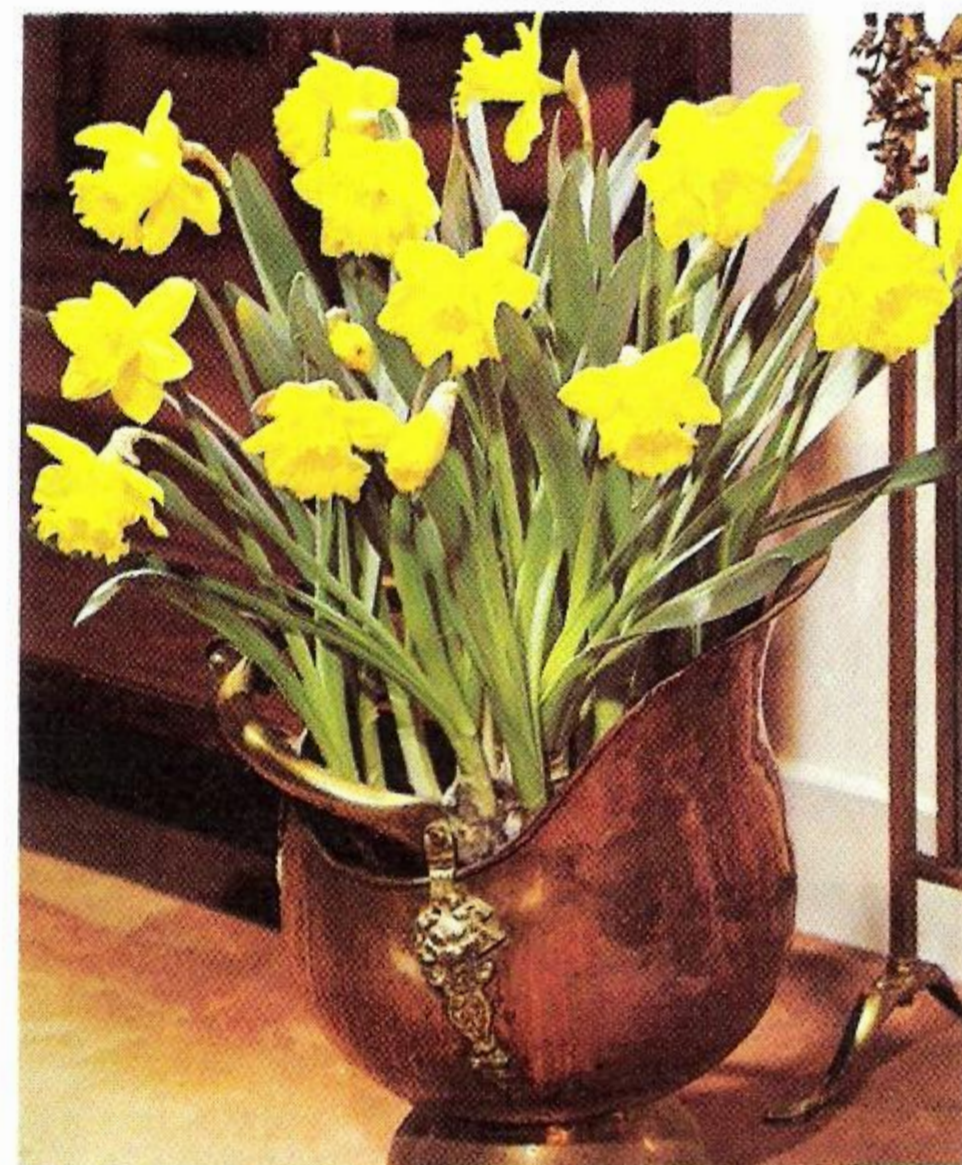

Dutch Master