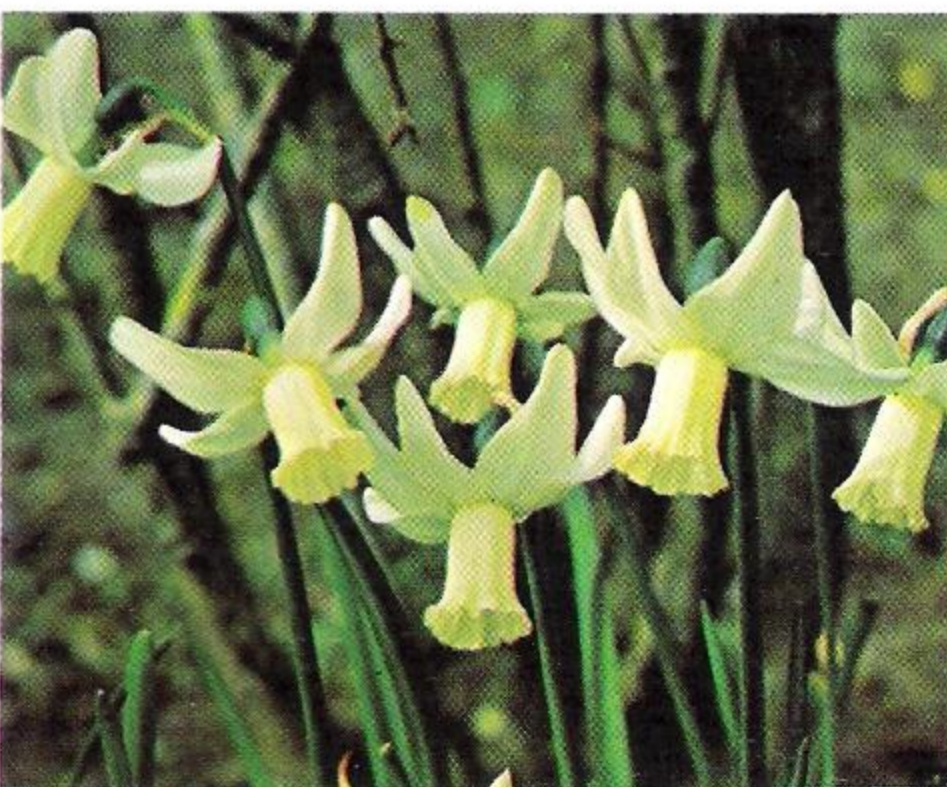

MINIATURE AND VARIOUS SPECIES NARCISSI

(Only Top Size Bulbs Supplied)

2093 APRIL TEARS (DIV. 5)****

(4). A.M. A graceful plant with its several deep yellow flowers, charming for the rock garden where it increases rapidly, recommended. Ht. 7 ins.

$2.85 per 5; $5.25 per 10; $11.75 per 25

2094 BULBOCODIUM CONSPICUUS (DIV. 10)
(*Yellow hoop petticoat*) (3). Dainty little golden-yellow flowers with rush-like foliage, very quaint. Ht. 6 ins.

$3.60 per 10; $8.20 per 25; $14.75 per 50

2095 CHERIE (DIV. 7)****

(3). A most unusual and charming hybrid, having an ivory-white perianth with a small cup flushed pale shell-pink. One to three smallish flowers on each stem, very charming. 14 ins.

$3.95 per 5; $7.20 per 10; $16.25 per 25

2097 FEBRUARY GOLD (DIV. 6)***

(1). A.M. A lovely golden-yellow, exquisitely formed trumpet prettily frilled at margin with very much reflexed petals. Very graceful and free flowering. Early, long lasting, ideal for naturalizing. Ht. 12 ins.

$4.15 per 5; $7.50 per 10; $16.75 per 25

Jenny

2098 FEBRUARY SILVER

(2). Very similar in habit to February Gold but its flowers are milk-white, of great value because of its extraordinary substance and lasting qualities. Ht. 9 ins.

$3.40 per 3; $10.35 per 10; $23.25 per 25

2100 JACK SNIPE (DIV. 6)***

(2). Quite distinct from any other *cyclamineus* hybrid, it has long creamy-white reflexing petals and a straight golden-yellow cup which is slightly waved at the margin; a cheerful variety. Ht. 10 ins.

$4.25 per 5; $7.70 per 10; $17.25 per 25

2096 JENNY (DIV. 6)***

(2). This graceful white flower is unique with its smooth reflexing perianth and nicely waisted long cup. Fine show and garden plant. Ht. 12 ins.

$4.65 per 3; $14.00 per 10; $31.50 per 25

2101 JONQUILLA (DIV. 7)***