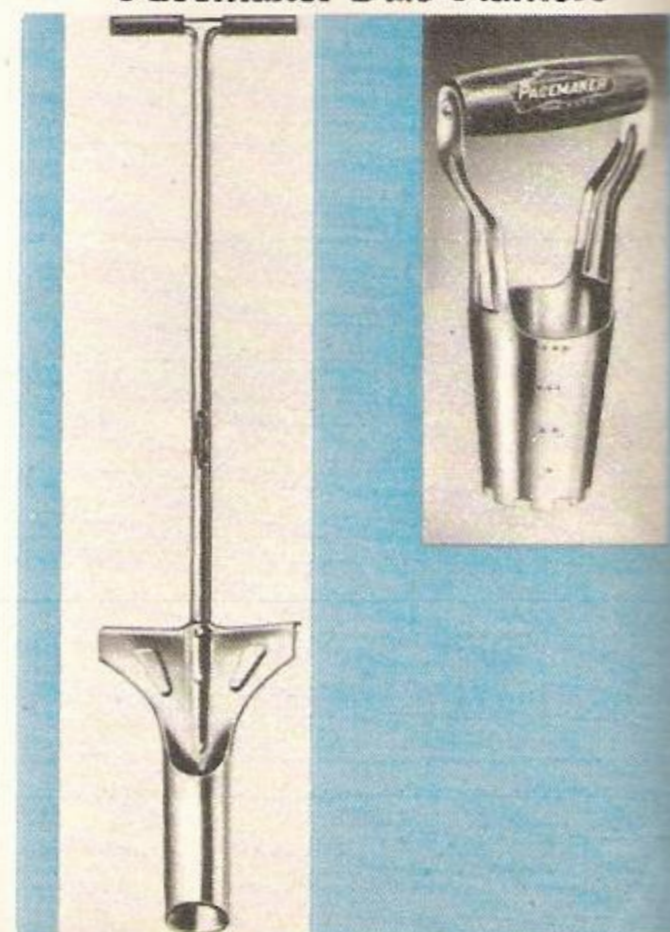

ICE FOLLIES. The extra-large flat cup, ruffled at the edges, opens lemon yellow and gradually changes to icy white. Framed by a pure white perianth, 4½ inches across, Ice Follies is endowed with beauty, heavy substance to make it weather resistant, and a high flower count. Very early, 20 inches high.

8434—5 for $3.25; 10 for $6.25; 25 for $13.75

ALCATRAZ. A Park Exclusive. Luscious soft yellow coloring, excellent form and impressive size make this beauty from the famous Leenen family (see p. 11) a must for your collection. 4½ inch blooms on stout 12 inch stems. Limited supply.

8387—$2.50 each; 3 for $6.25; 5 for $9.95

BETTER TIMES. The perfectly formed golden yellow perianth surrounds a large yellow trumpet trimmed with a broad band of deep orange. The upfacing flowers bloom early on strong, 20 inch stems. Remarkable substance and keeping quality.

8383—5 for $3.75; 10 for $6.95; 25 for $15.25

6572—PACEMAKER BULB PLANTER. Every gardener should have this handy tool for bulb or plant setting. Accurate markings from 1 to 4 inches eliminate guesswork as to depth. It penetrates to 7 in., removes a 4½ in. plug of soil. Triple chrome finished for long wear. $4.95 each

6573—LONG HANDLED BULB PLANTER. No more stooping to plant bulbs, thanks to the 30 inch tubular steel handle; just step on footrest. Heavily gusseted 7½ x 11 head is of hardened steel, finished in triple chrome to prevent rust. $10.95 each

Pacemaker Bulb Planters