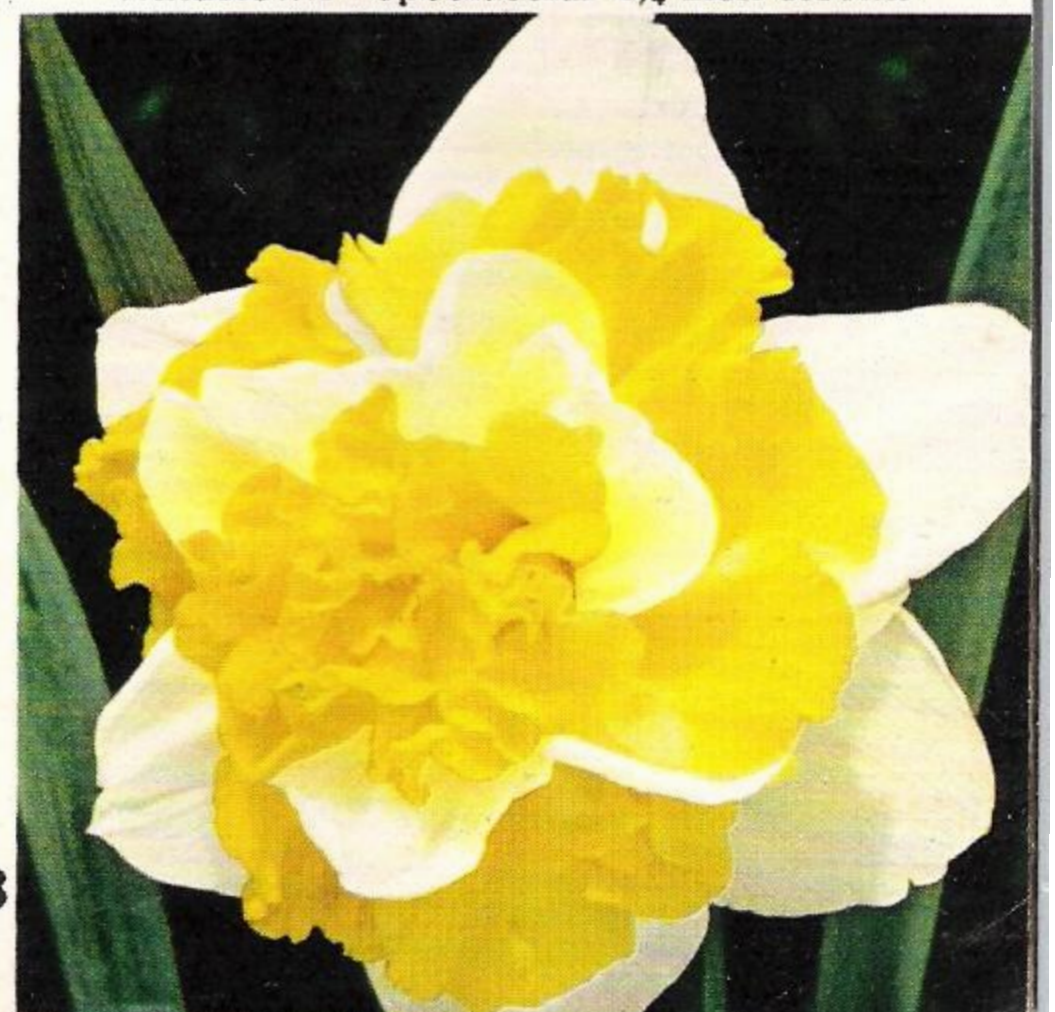

SPECIAL OFFER

7 Uniquely Shaped Daffodils

Make your garden a collector's paradise with all of these rare and unique selections at an **ECONOMY PRICE!**

Of course, the collection of 3 each is your best buy - the price per bulb is lower and you get enough blooms of each variety to make a really spectacular show, whichever collection you choose, **BUY NOW**, while supplies last.

89762—3 bulbs each of 7 varieties this page.

$42.90 value for only **$35.95**

89749—1 bulb each of 7 varieties this page.

$17.00 value for only **$14.95**