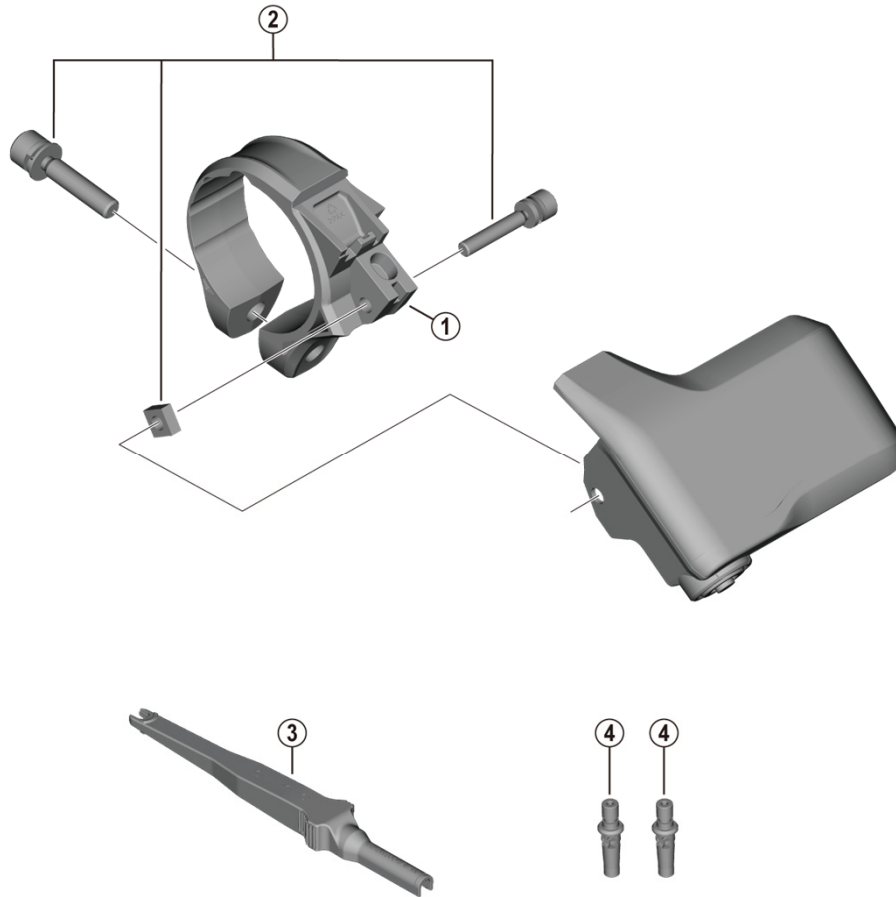

# System Information Display SC-EM800

ITEM NO.	SHIMANO CODE NO.	DESCRIPTION
1	Y7H901020	Stay A (diameter 31.8)
	Y7H901030	Stay B (diameter 35)
2	Y7H998010	Fixing bolts and nut
3	Y7HE40000	TL-EW300 Plug tool
4	Y7HE30000	Dummy plug