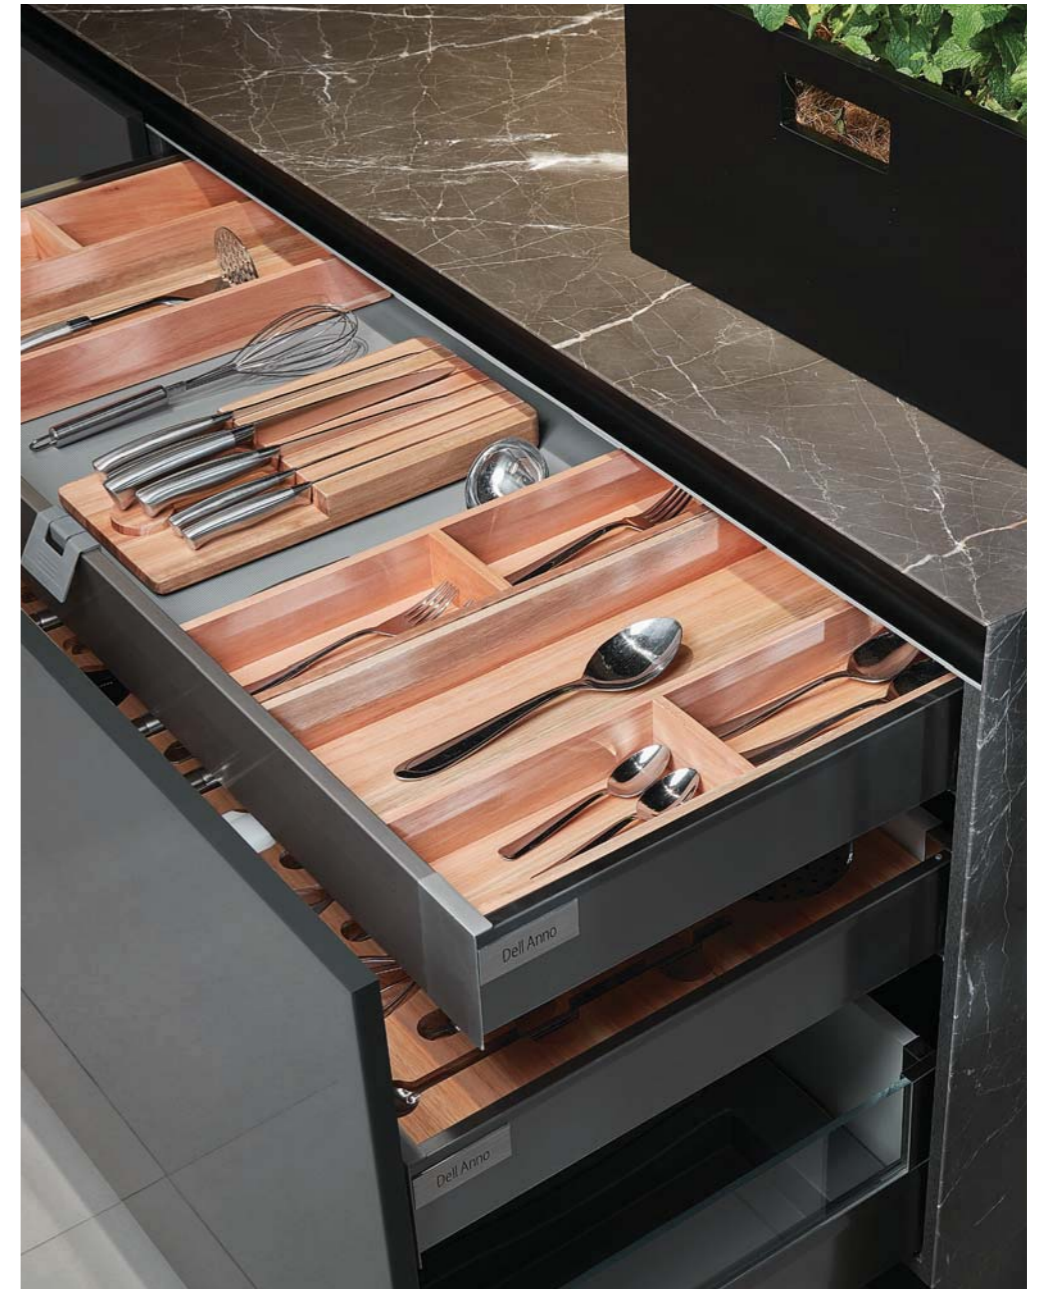

KITCHENS.....	06
CLOSETS.....	54
LIVING ROOMS.....	98
BATHROOMS.....	124
FINISHINGS.....	133

KITCHENS

- Bisotê shelves in Satin Color Monroe Lacquer
- Door and drawer fronts in Satin Color Monroe Lacquer
- Standard Organic counter-top