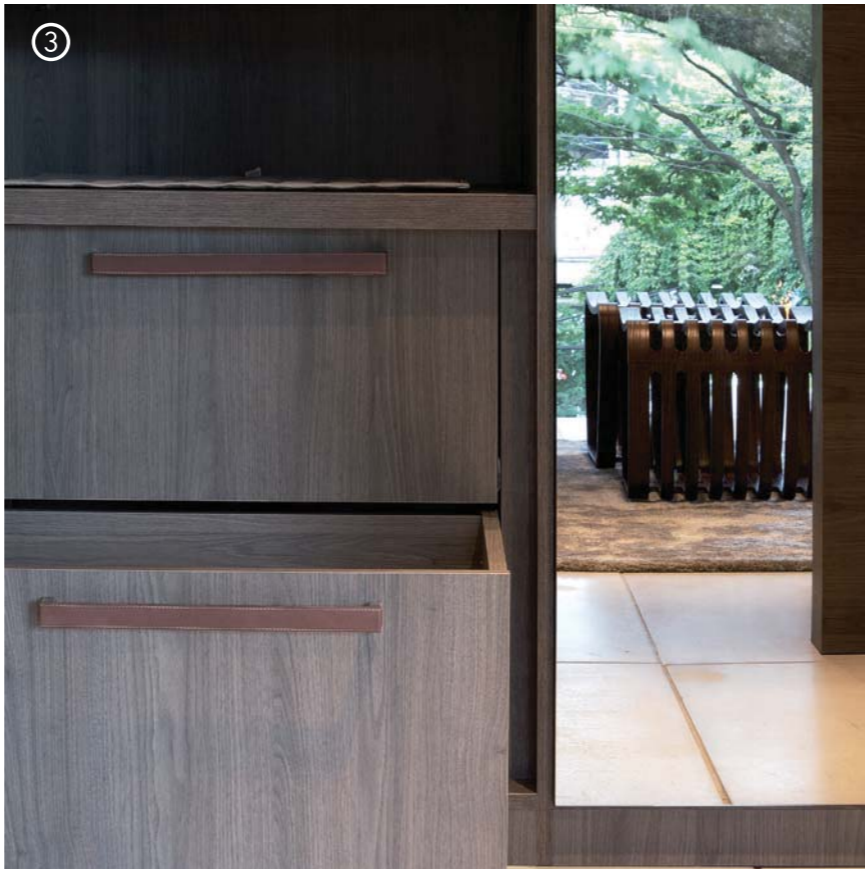

BEDROOM ACCESSORIES

A beautiful array of products and accessories bringing beauty and sophistication as well as functionality.

1. Grid internal organizer
2. Pant rack with hidden runners
3. High internal drawers with hidden runners
4. Romeo handle in brown leather