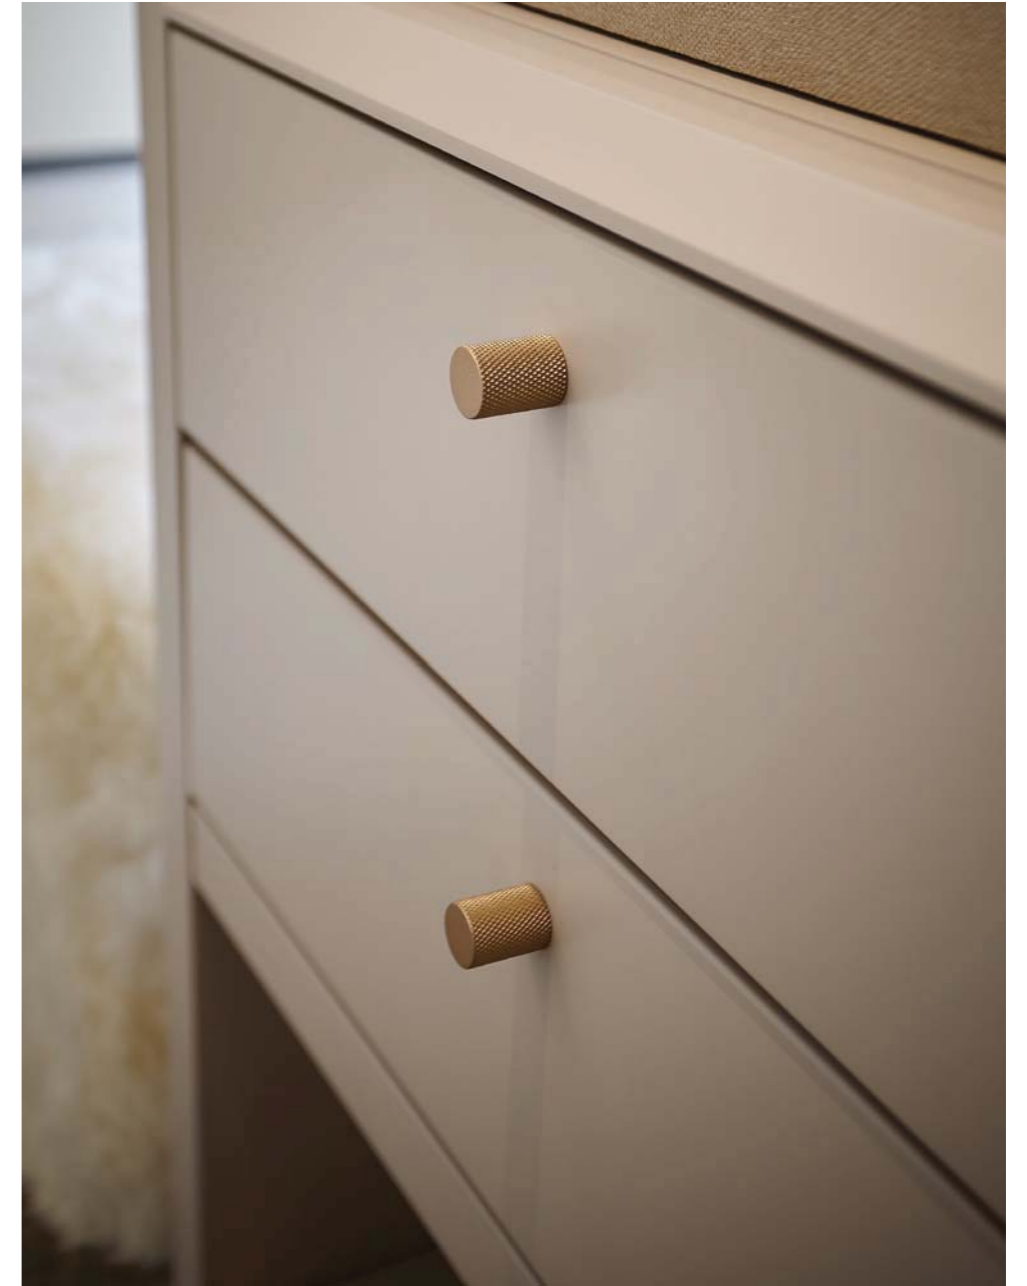

1. Blumotion Clip Top Hinge
2. Clip top hinge
3. Tip On activator for touch open doors

CLOSETS

- Closet rod with built-in lighting
- Pant rack with wood finish front in Gris

- Cabinet interior in Gris combining 18mm and 40mm thick shelves

• Mazarino angled shelves and niches in Matisse finish

• 40 mm Shelves in Color Shine One Lacquer

• Sliding doors with Seul handles

• Bali knobs  
• Fronts and Shelves in Satin Color One Lacquer

• Channel fronts (Cava) in Satin Color Monroe Lacquer finish

• Room dividers in aluminum and glass

• Cabinets in Satin Color Capelli Lacquer with drawers in Satin Color Notte Lacquer

• Shelves in Satin Color Notte Lacquer  
• Sliding shoe rack in eco-friendly leather