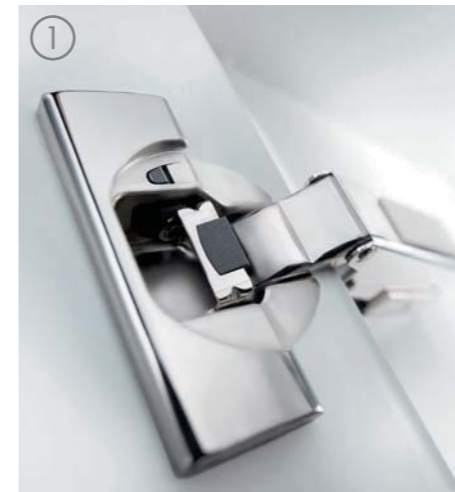

## HINGES

Clip Top hinges feature an exclusive system that allows all models to be adjusted.

Produced in steel, all the models receive a corrosion-resistant nickel coating. This versatile product is featured in models with or without soft-close attributes and with touch open features, guaranteeing quality movements in each item of the line.