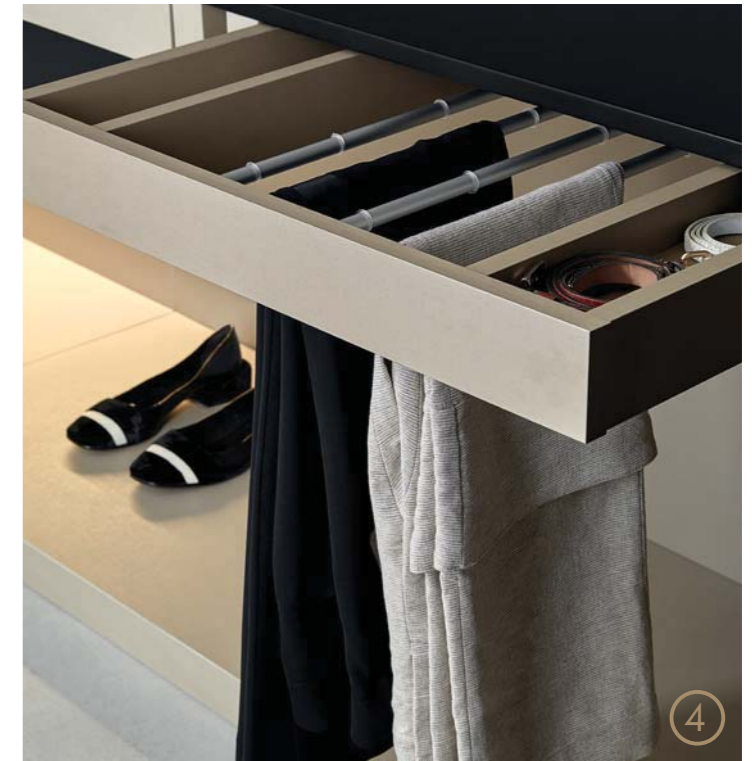

## FINISHED ACCESSORIES

A line of accessories wrapped in eco-friendly leather (black or white) or woven beige linen. Our product offering includes jewelry inserts, drawers interiors, hanging rods, pant racks and shoe racks wrapped in eco-friendly leather.

For our jewelry inserts, the interior is lined in suede, in the same color as the exterior, to ensure protection of delicate jewelry items.

Versatile, elegant and innovative, our glass doors feature an aluminum profile, allowing various finishes offering an array of compositions.

## BEDROOM ACCESSORIES

A beautiful array of products and accessories bringing beauty and sophistication as well as functionality.

1. Grid internal organizer
2. Pant rack with hidden runners
3. High internal drawers with hidden runners
4. Romeo handle in brown leather