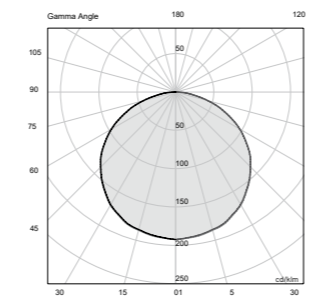

INCLUDED ACCESSORIES

Code	Description
-	Single connection IP68
-	Root mounting kit