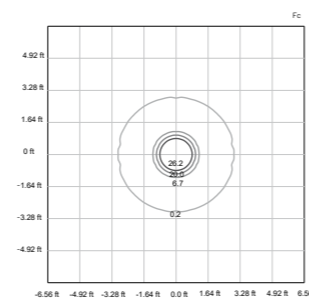

INCLUDED ACCESSORIES

Code	Description
-	Single connection IP68