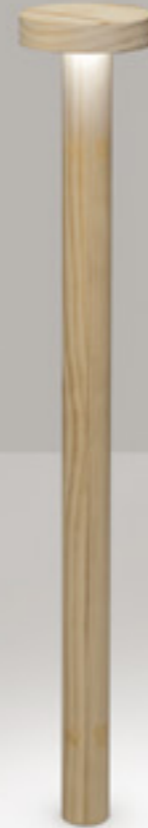

# solisia

With Solisia, [LND] has created an evocative and elegant range of products developed in two applications, bollard and wall-mounted, which dialogue in continuity with the outdoor environment.

The circle, the perfect paradigm of union, is the shape which makes the lighting device stand out. Light emission is diffused with the following available powers: 10/20W (bollard) and 8/13W (wall-mounted) and with an ecological Accoya® style. Solisia respects the outdoor environment in which it is installed.