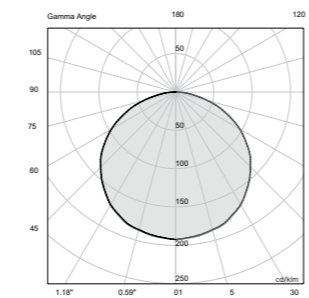

INCLUDED ACCESSORIES

Code	Description
-	Single connection IP68