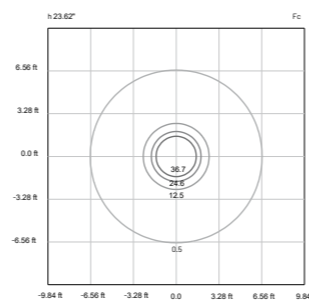

INCLUDED ACCESSORIES

Code	Description
-	Single connection IP68
-	Root mounting kit