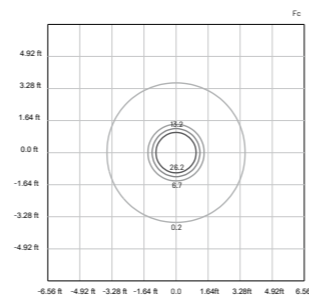

INCLUDED ACCESSORIES

Code	Description
-	Single connection IP68