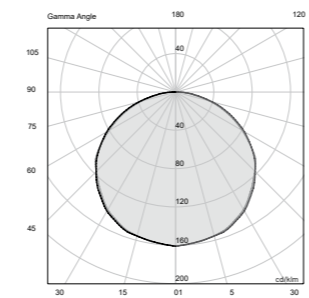

INCLUDED ACCESSORIES

Code	Description
-	Single connection IP68