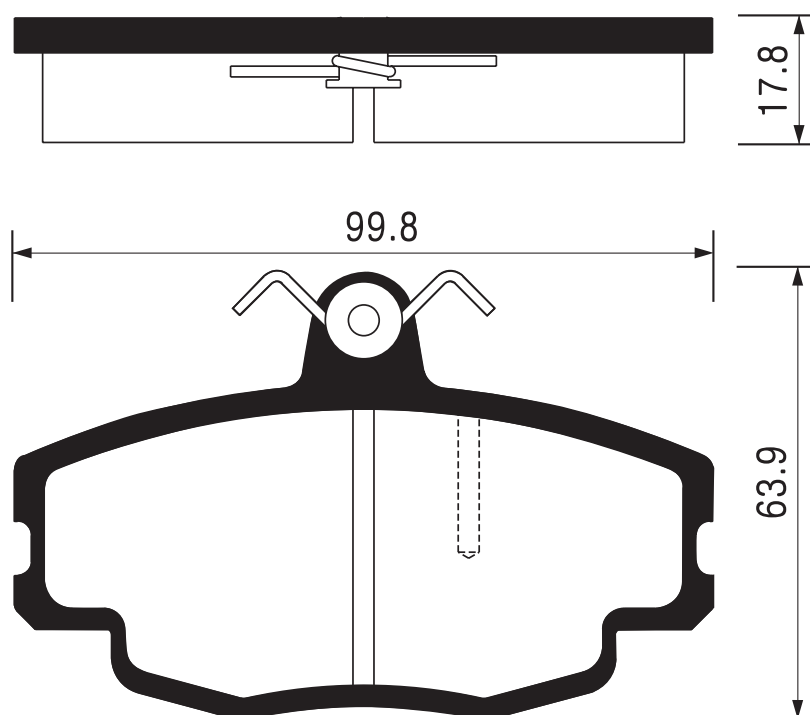

SB No.		MAKER	WVA	FMSI
SP 2008		CITROEN	21460 21400 21613