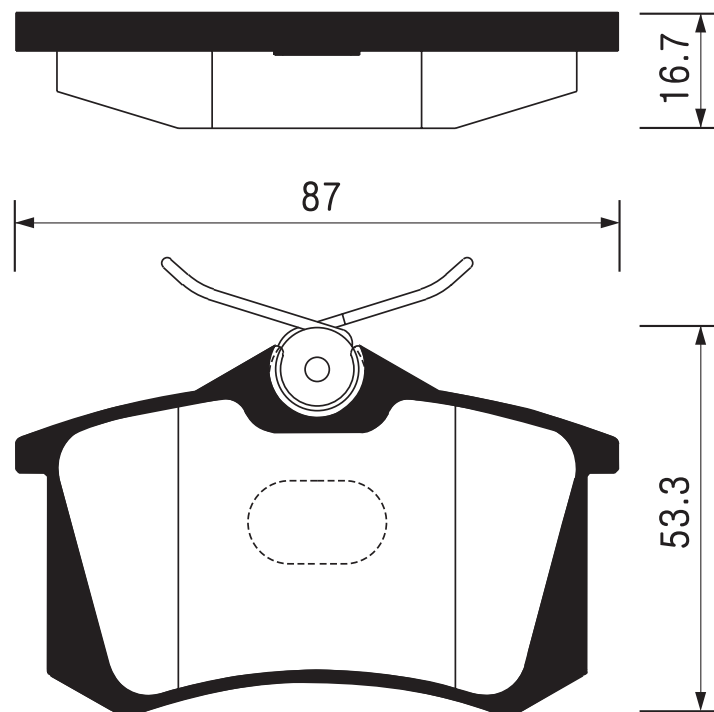

SB No.		MAKER	WVA	FMSI
SP 2029		AUDI, CITROEN, FIAT, FORD LANCIA, PEUGEOT, RENAULT SEAT, SKODA, VOLKSWAGEN	20960 20261 23554	7335-D340, 7920-D1017 7773-D894, 7773-D1023 7234-D340, 8216-D1112