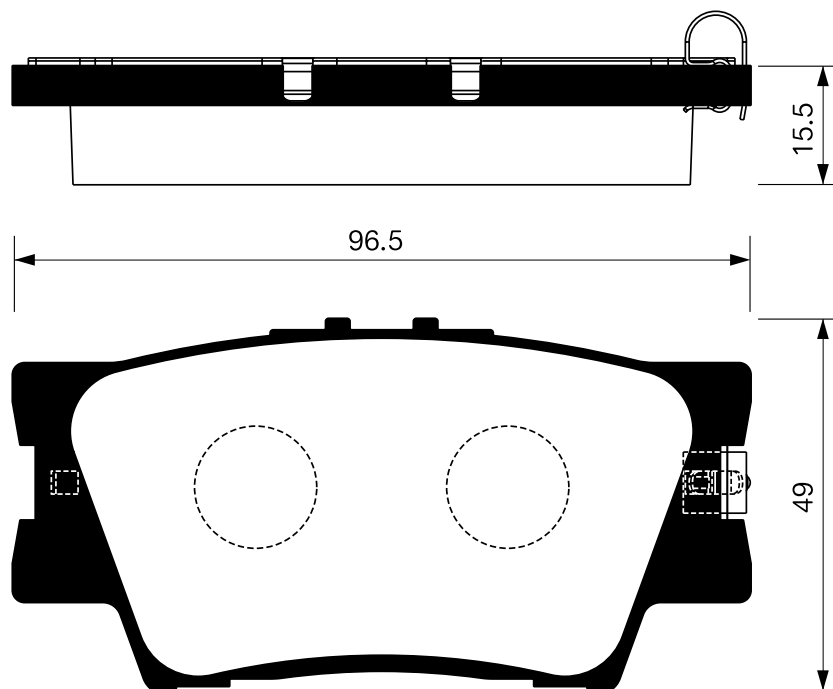

SB No.		MAKER	WVA	FMSI
SP 2081		TOYOTA	24338	8332-D1212