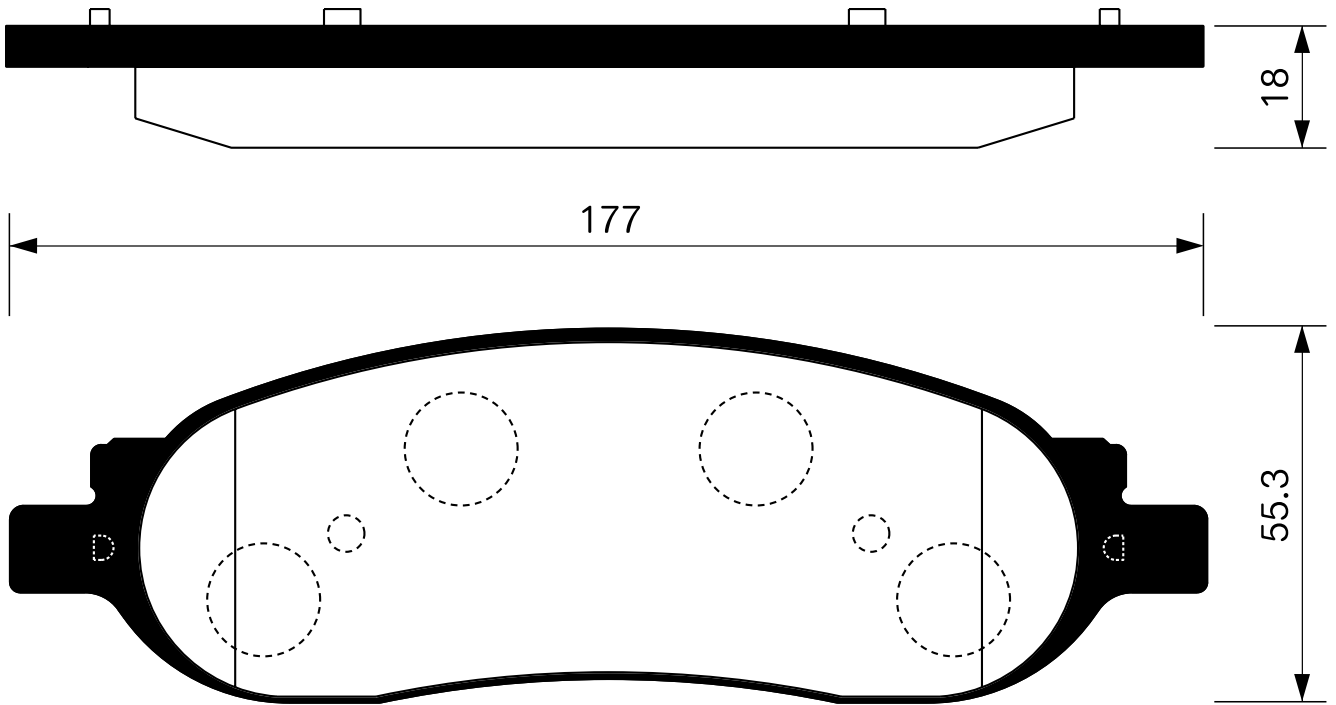

SB No.		MAKER	WVA	FMSI
SP 1353		FORD		7973-D1068