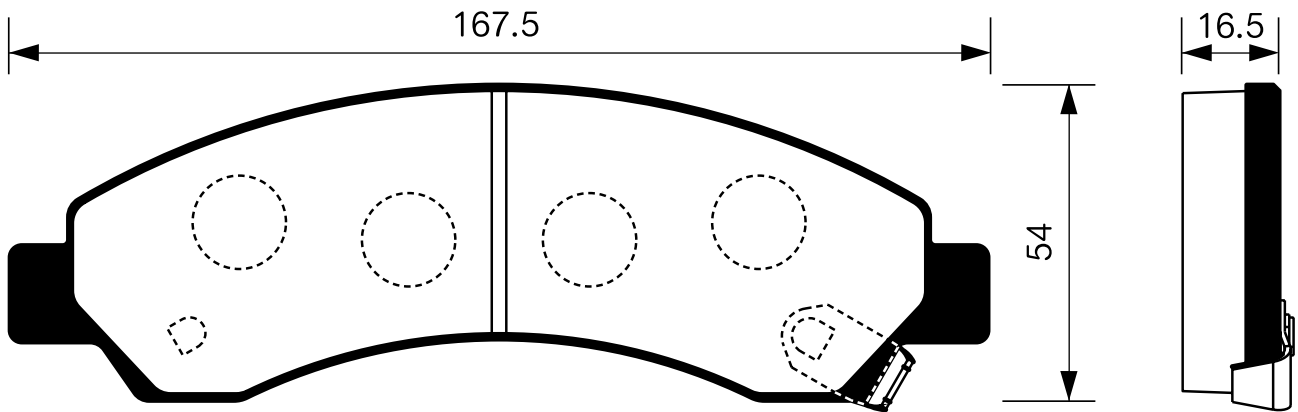

SB No.		MAKER	WVA	FMSI
SP 2088		GREATWALL