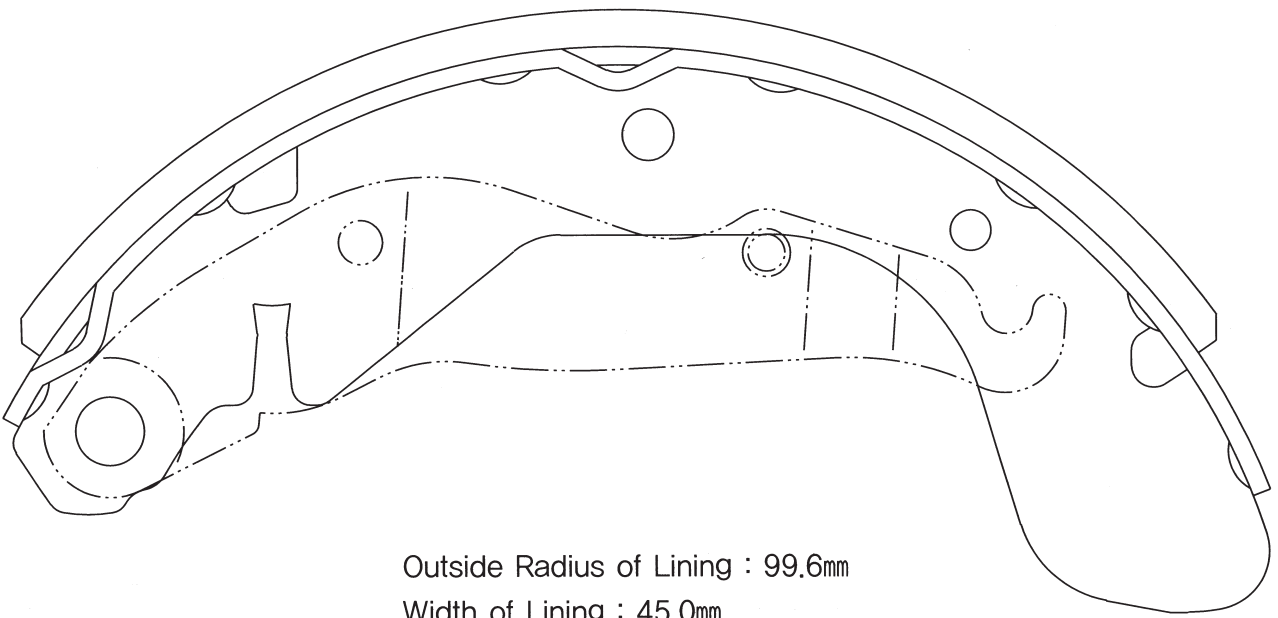

Outside Radius of Lining : 99.6mm
Width of Lining : 45.0mm