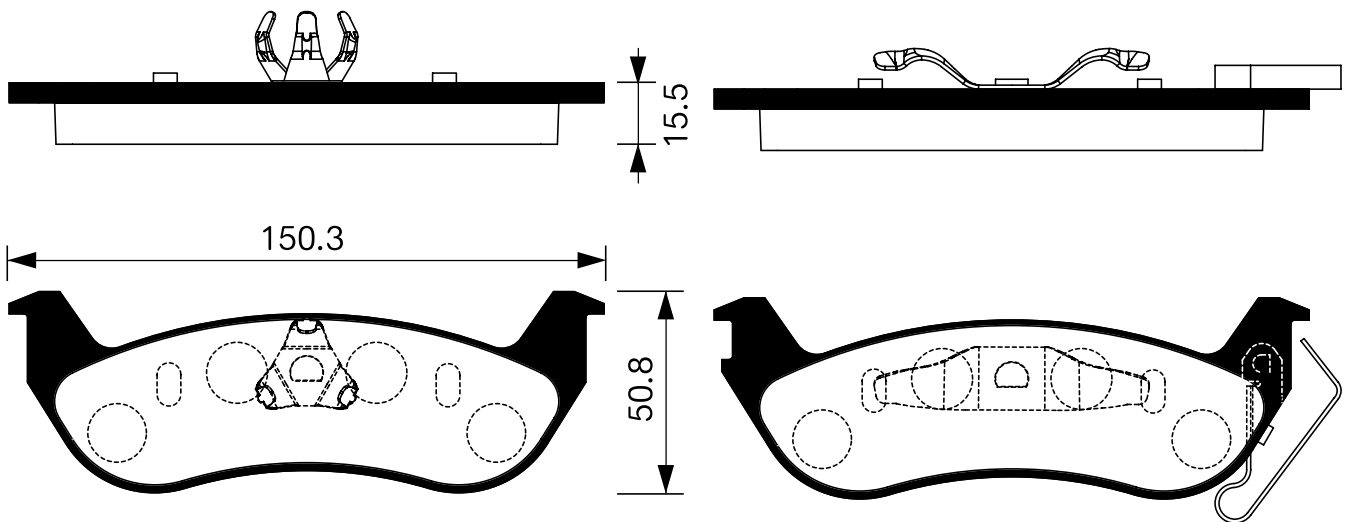

SB No.		MAKER	WVA	FMSI
SP 1335		FORD LINCOLN MERCURY		7835-D932