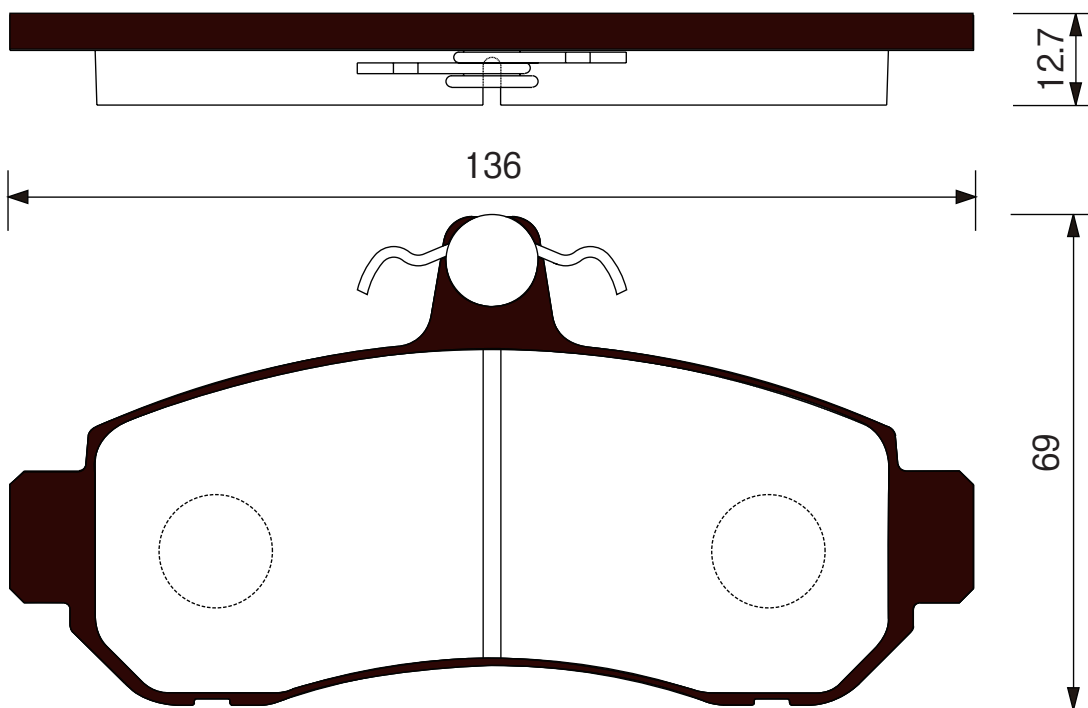

SB No.		MAKER	WVA	FMSI
SP 1218		MITSUBISHI		7731-D854