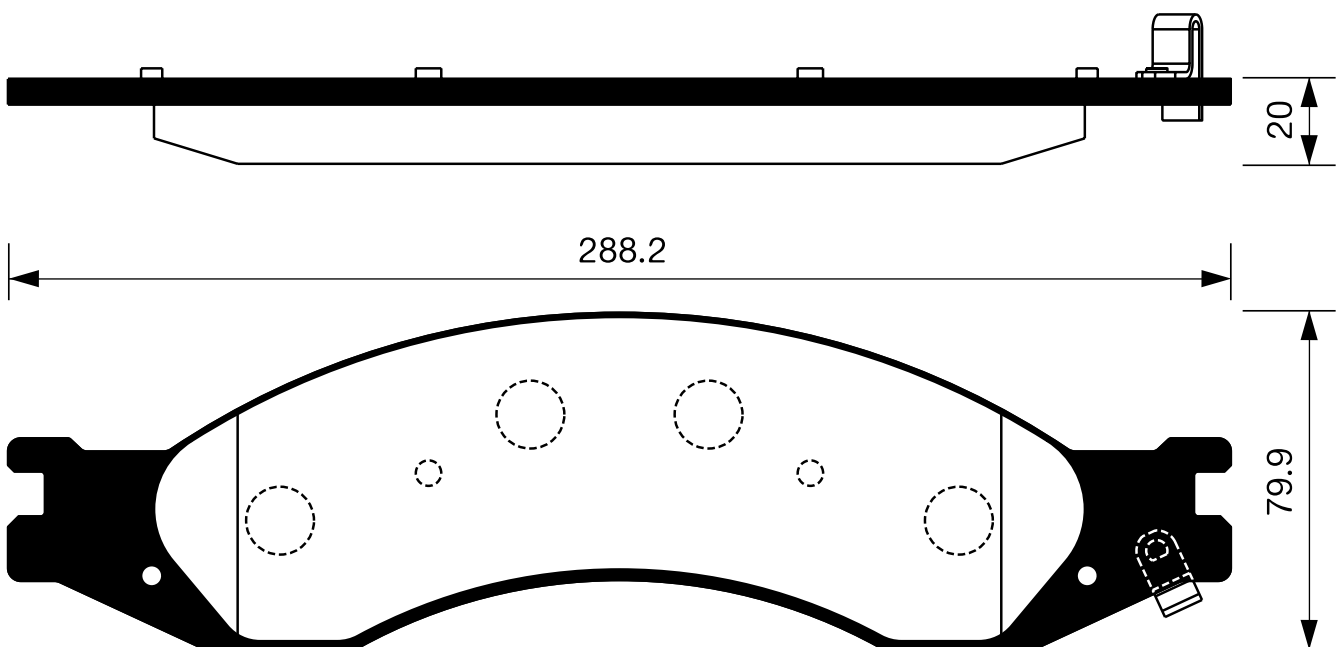

SB No.		MAKER	WVA	FMSI
SP 1314		CHEVROLET GMC		7914-D1010