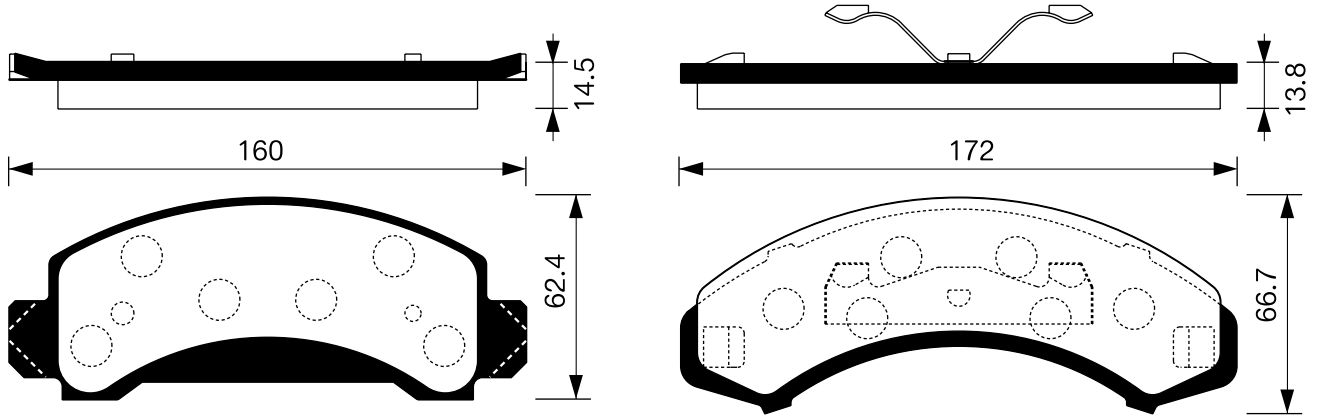

SB No.		MAKER	WVA	FMSI
SP 1323		FORD	21830 21831	7125A-D249 7125A-D205 7488-D607 7125A-D387