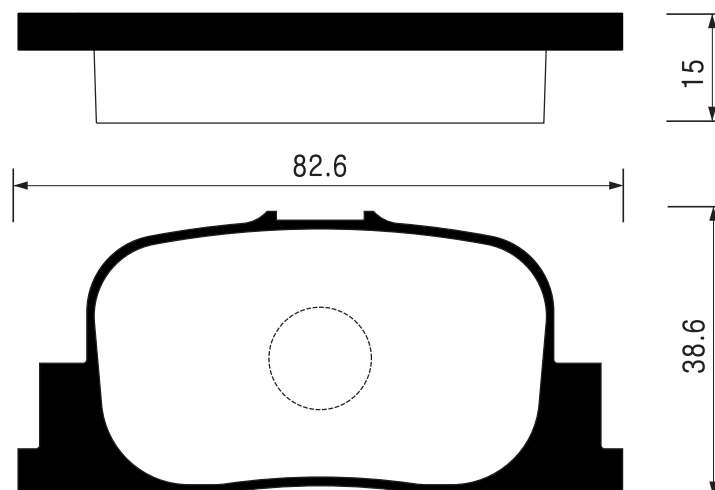

SB No.		MAKER	WVA	FMSI
SP 2042		LEXUS TOYOTA SCION	23592	7708-D835