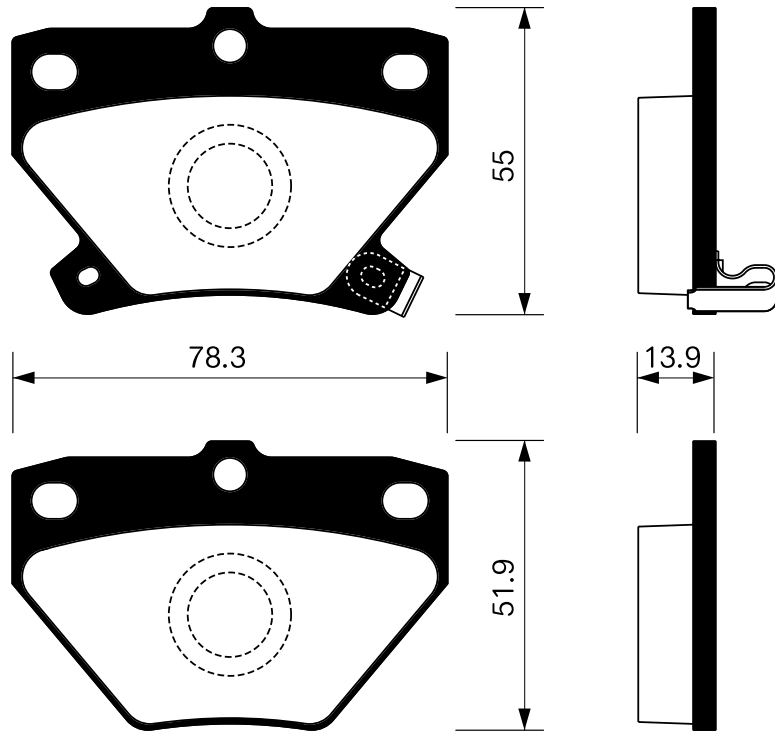

SB No.		MAKER	WVA	FMSI
SP 2044		PONTIAC TOYOTA	23521 23522 23523	7696-D823