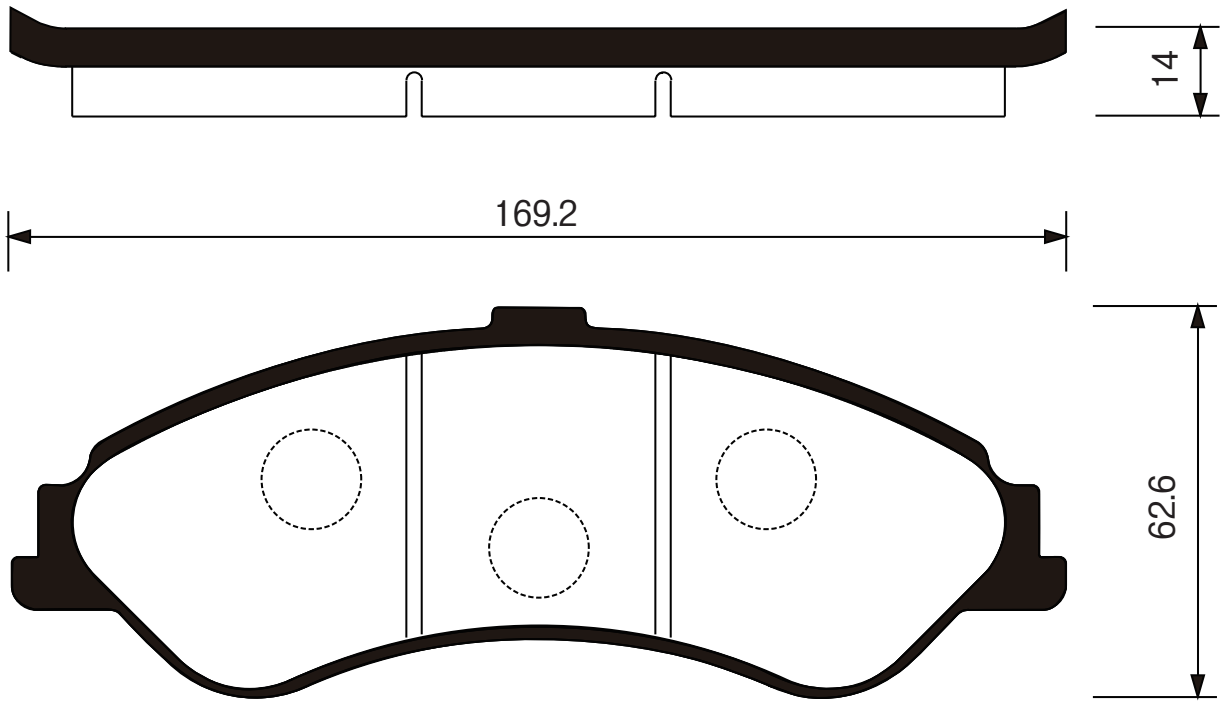

SB No.		MAKER	WVA	FMSI
SP 1229		FORD