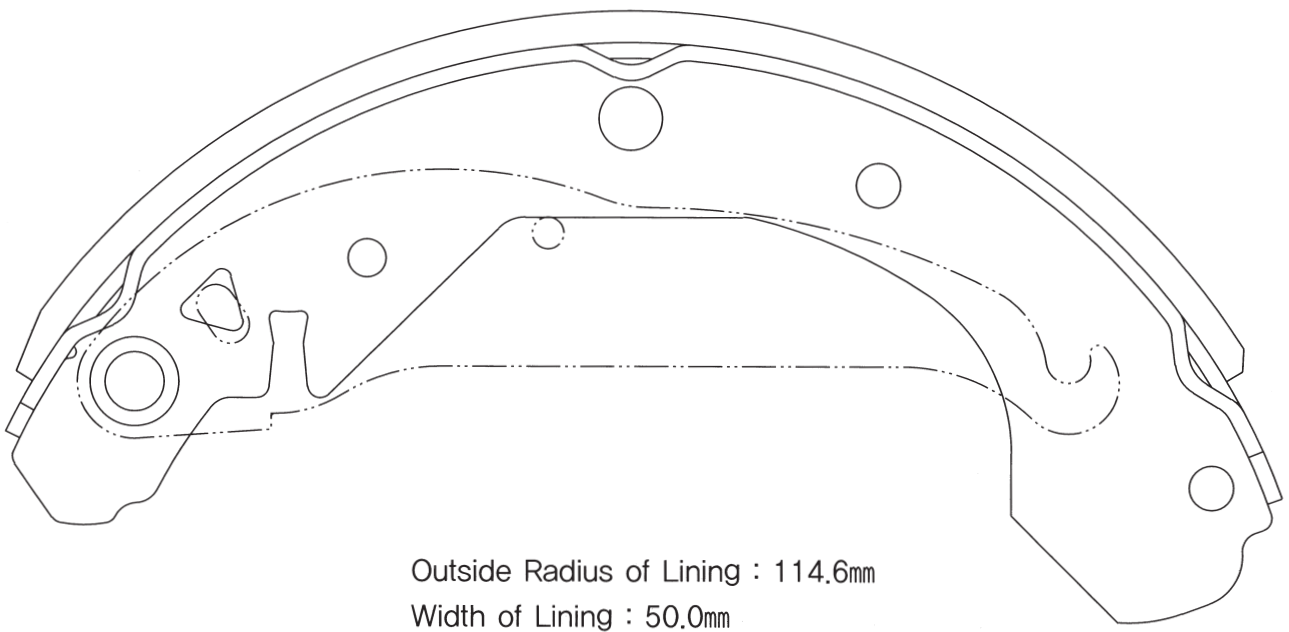

SB No.		MAKER	MODEL
SA 102		DAEWOO	LEGANZA