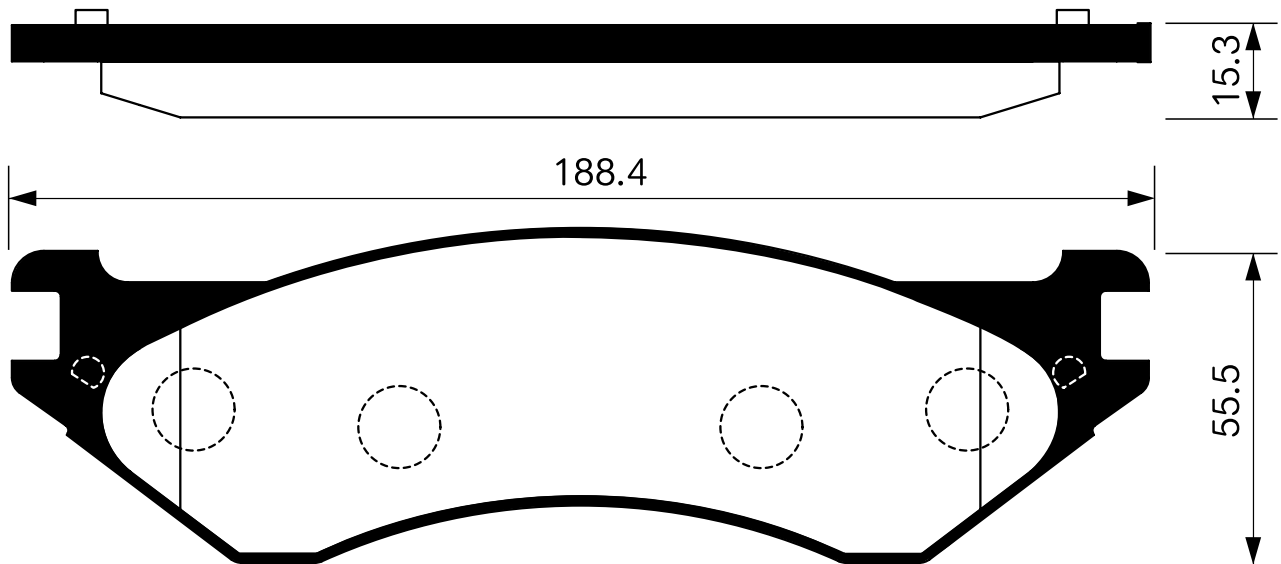

SB No.		MAKER	WVA	FMSI
SP 1357		DODGE		7627-D758