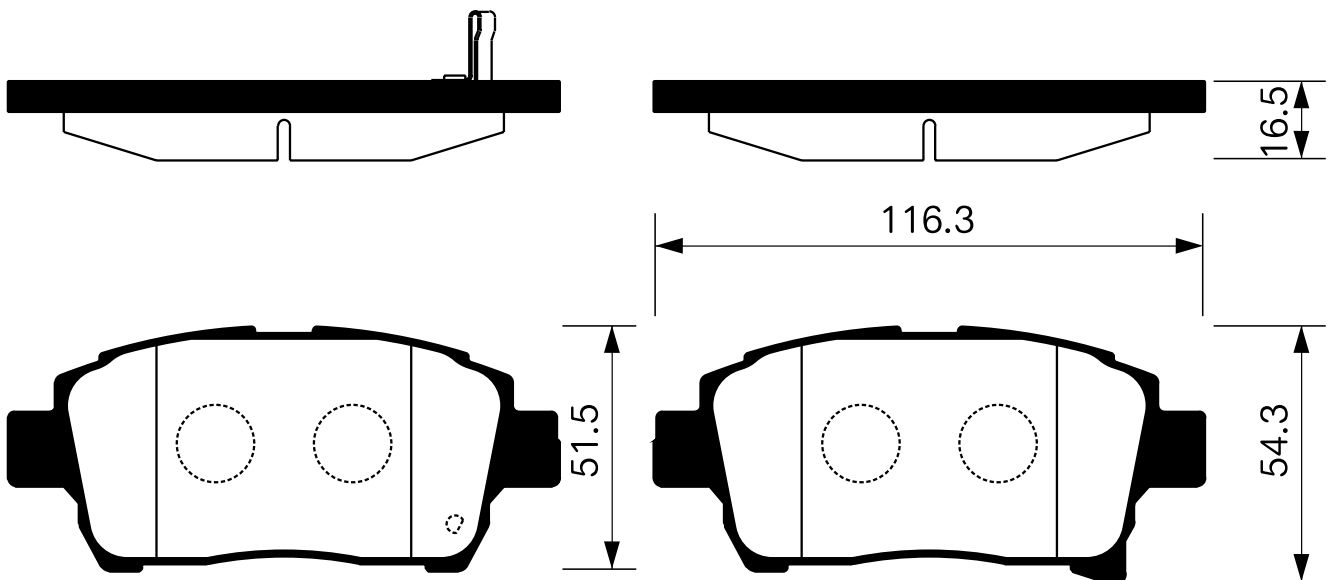

SB No.		MAKER	WVA	FMSI
SP 2016		SCION TOYOTA	23904, 23905 23906, 23907 23512	7695-D990