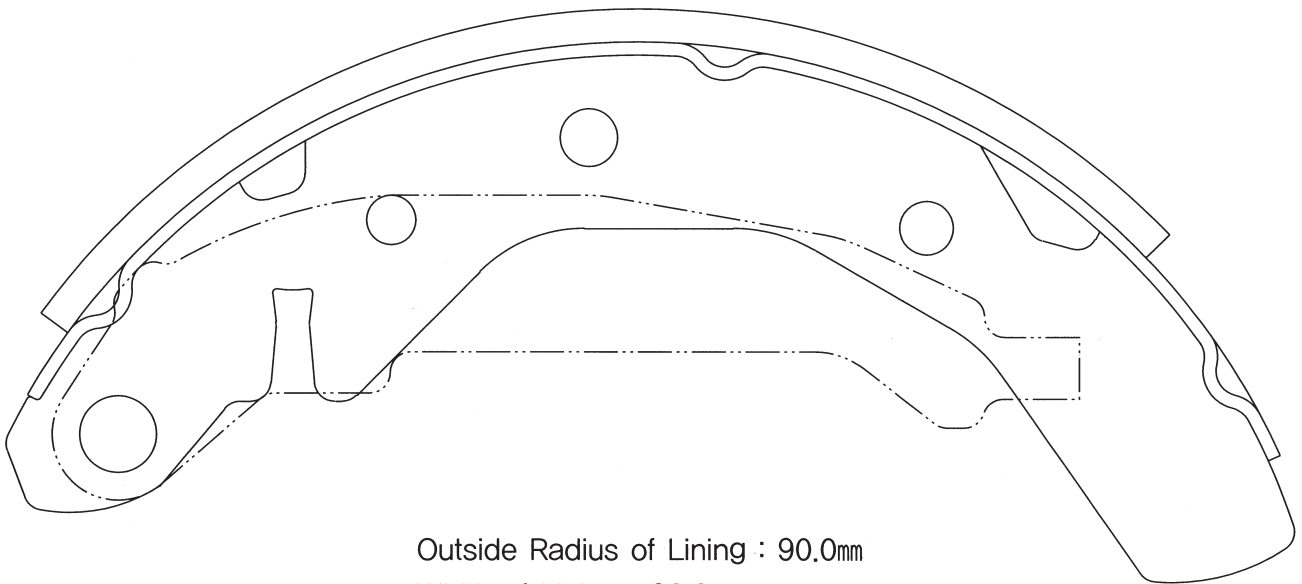

Outside Radius of Lining : 90.0mm
Width of Lining : 30.0mm