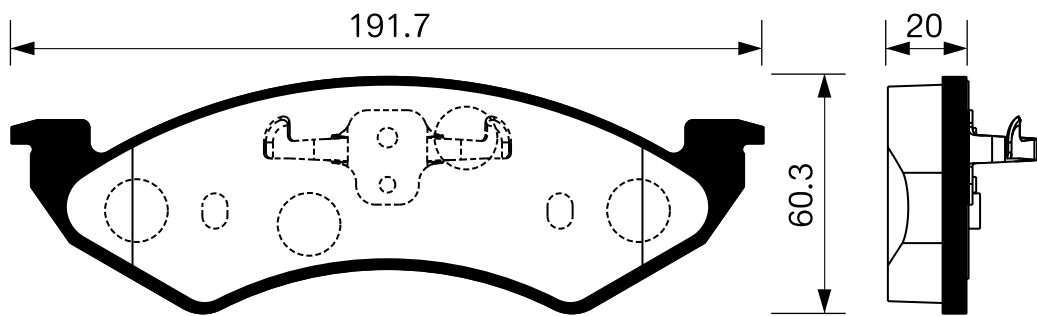

SB No.		MAKER	WVA	FMSI
SP 1310		DODGE	23666 23668	7616-D820