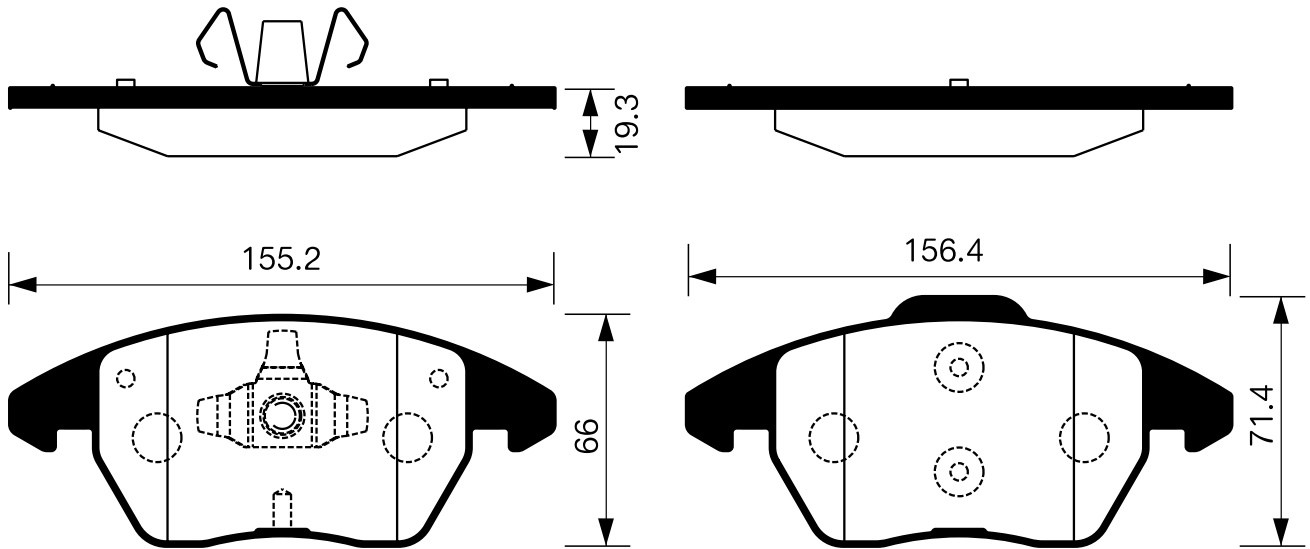

SB No.		MAKER	WVA	FMSI
SP 2098		CITROEN PEUGEOT	23589 24153