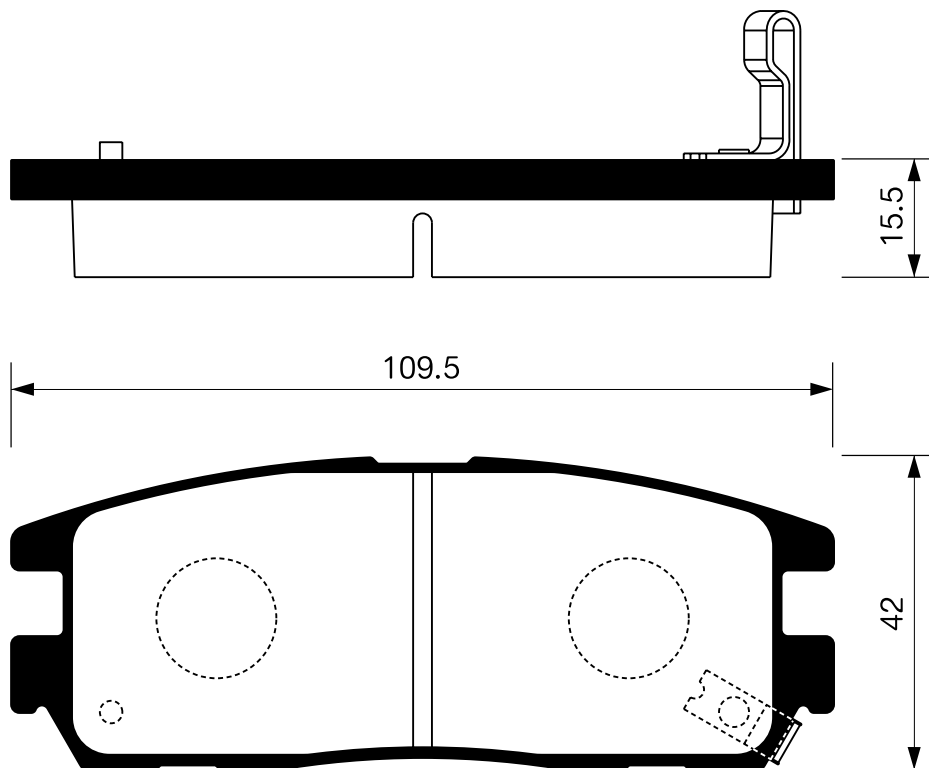

SB No.		MAKER	WVA	FMSI
SP 2089		GREATWALL