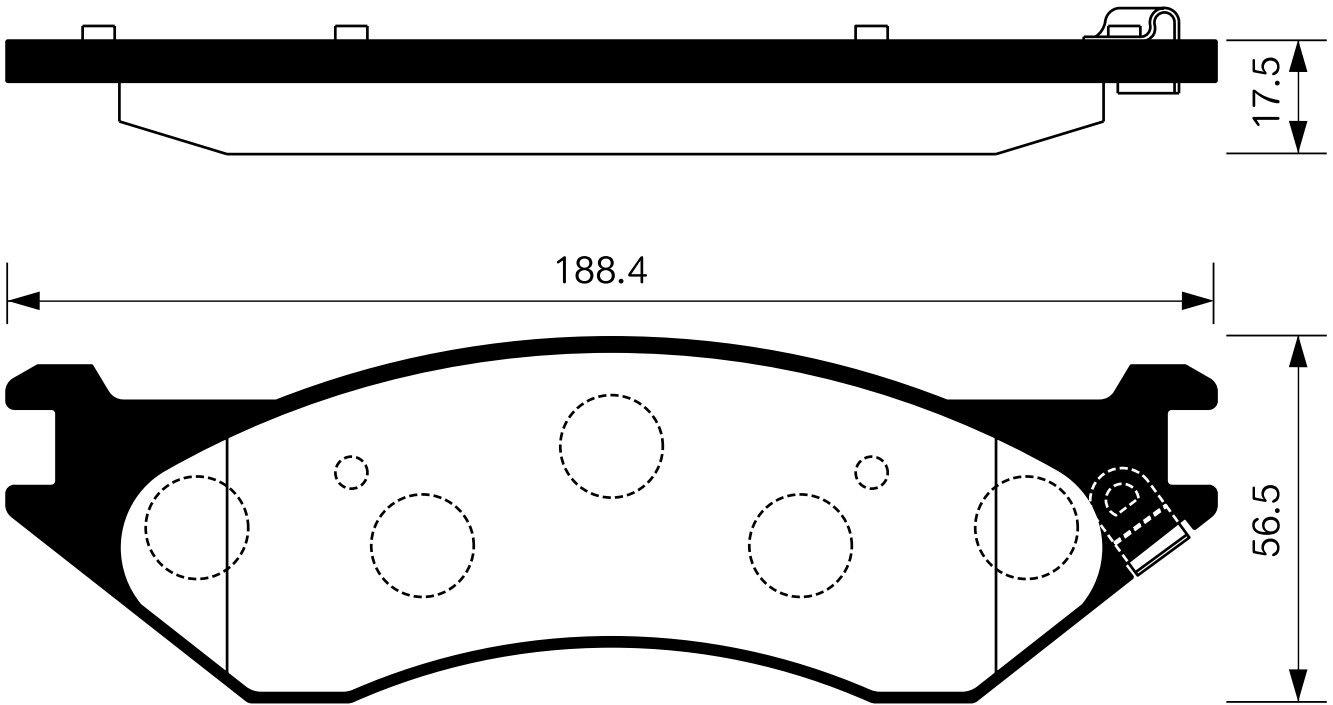

SB No.		MAKER	WVA	FMSI
SP 1313		DODGE		7774-D897