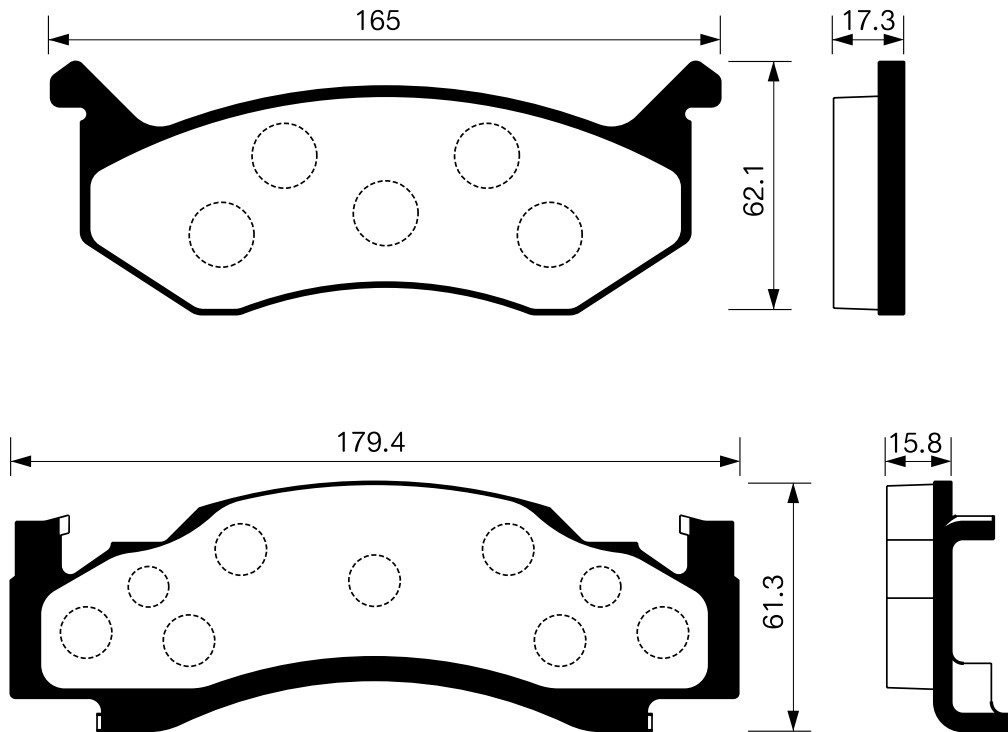

SB No.		MAKER	WVA	FMSI
SP 1307		DODGE		7179-D269