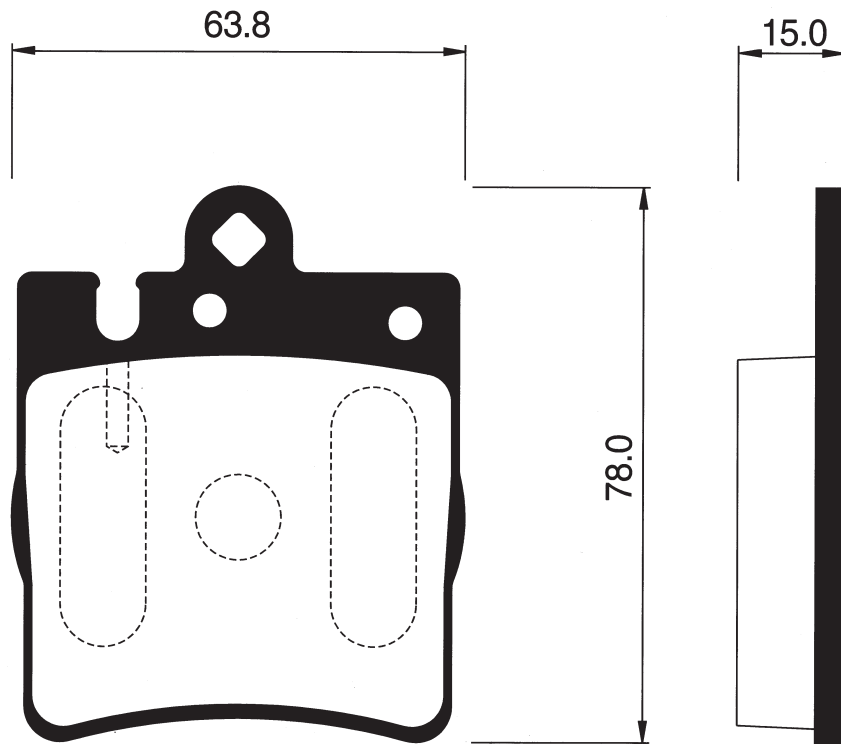

SB No.		MAKER	WVA	FMSI
SP 1089		SSANGYONG