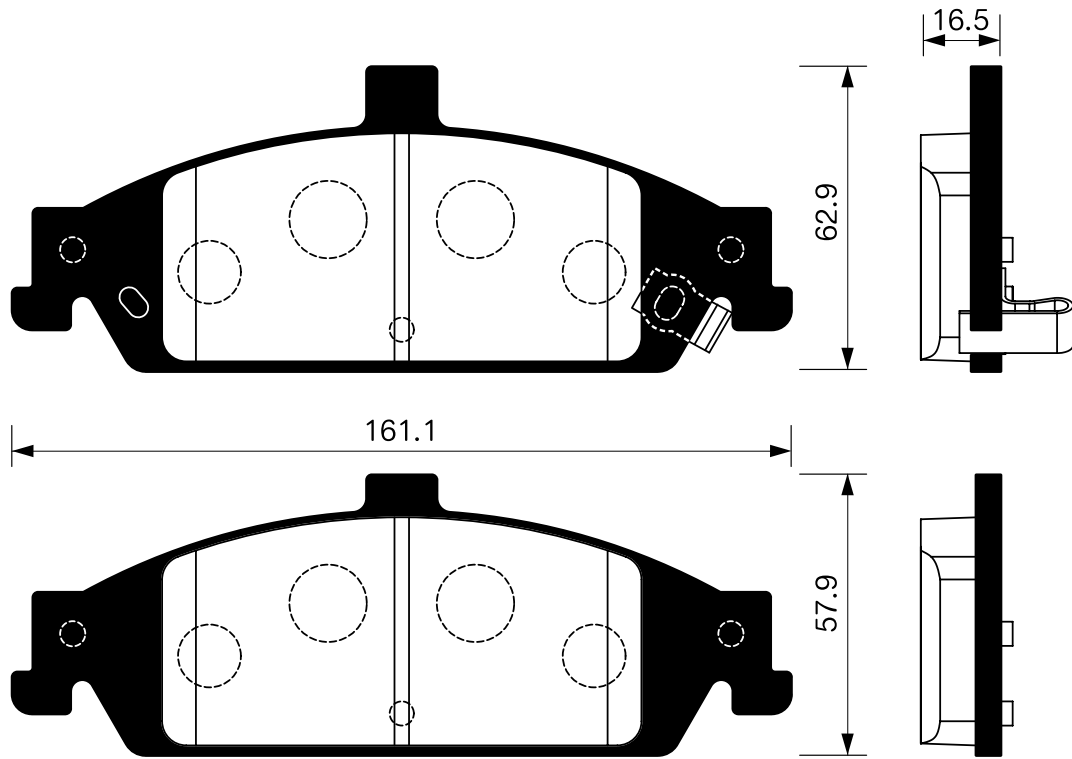

SB No.		MAKER	WVA	FMSI
SP 1269		CHEVROLET		7594-D727 7735-D752