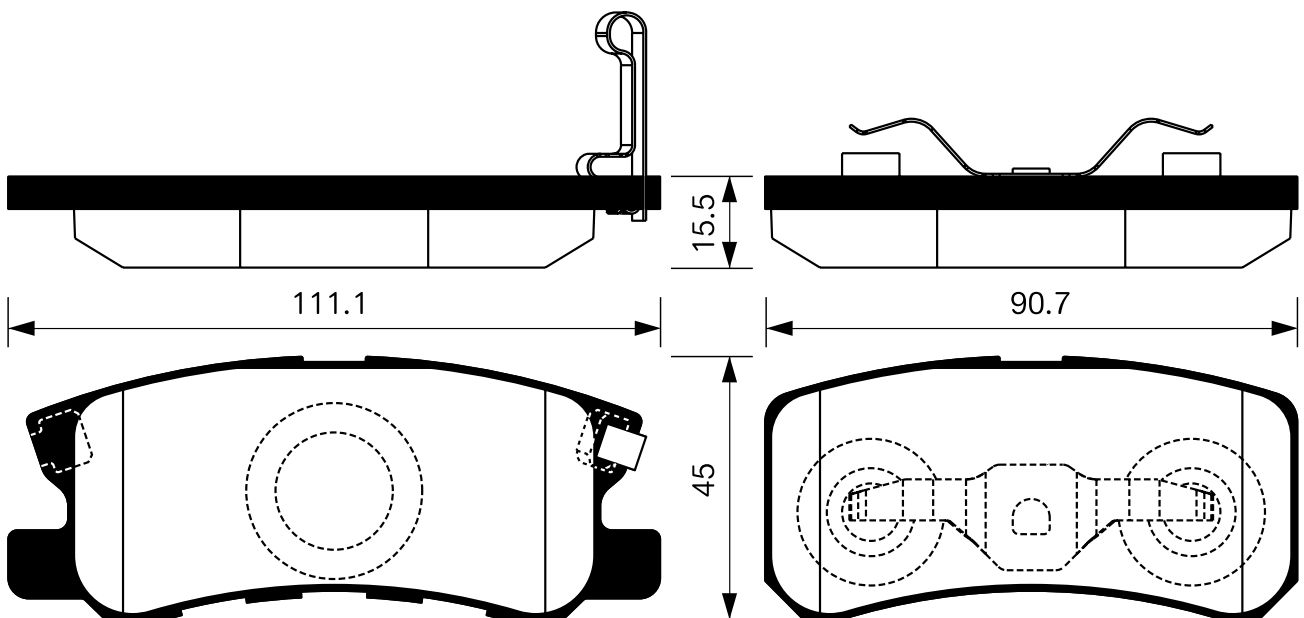

SB No.		MAKER	WVA	FMSI
SP 2076		CHRYSLER DODGE MITSUBISHI	23582 23583	7743-D868