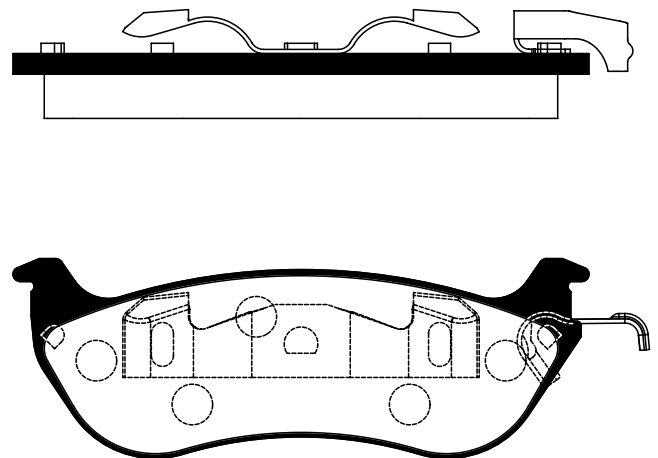

SB No.		MAKER	WVA	FMSI
SP 1339		FORD MERCURY	24016	7555-D674