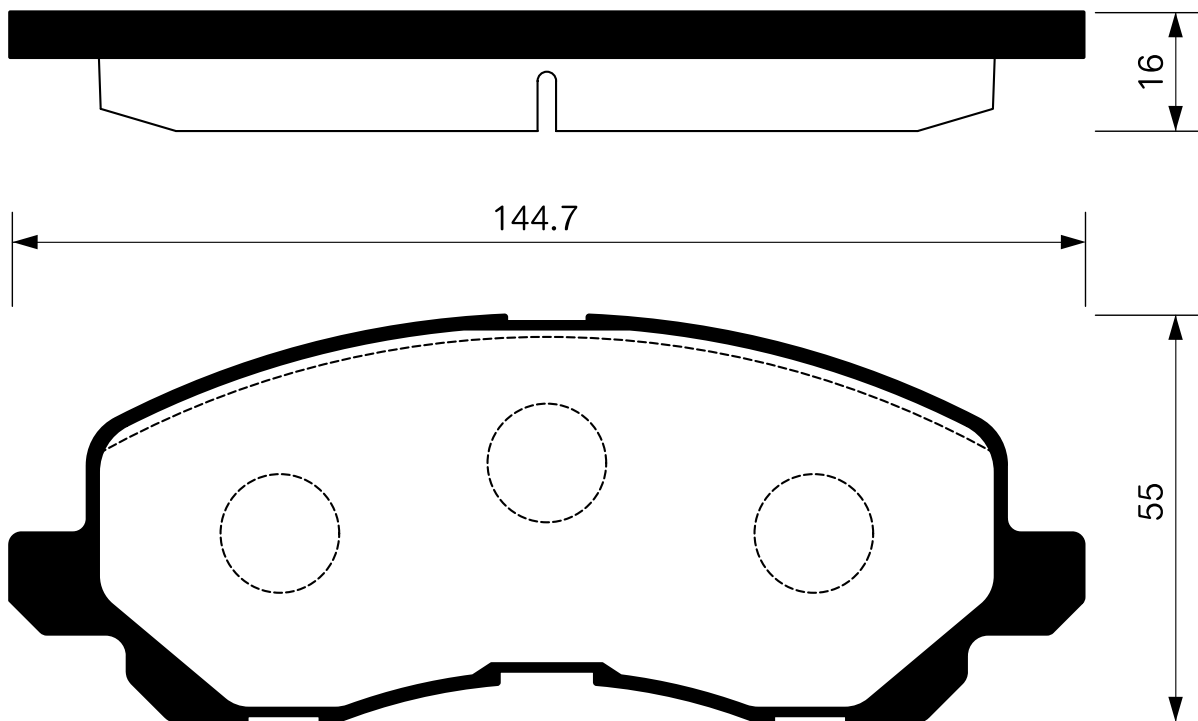

SB No.		MAKER	WVA	FMSI
SP 2046		MITSUBISHI	23584