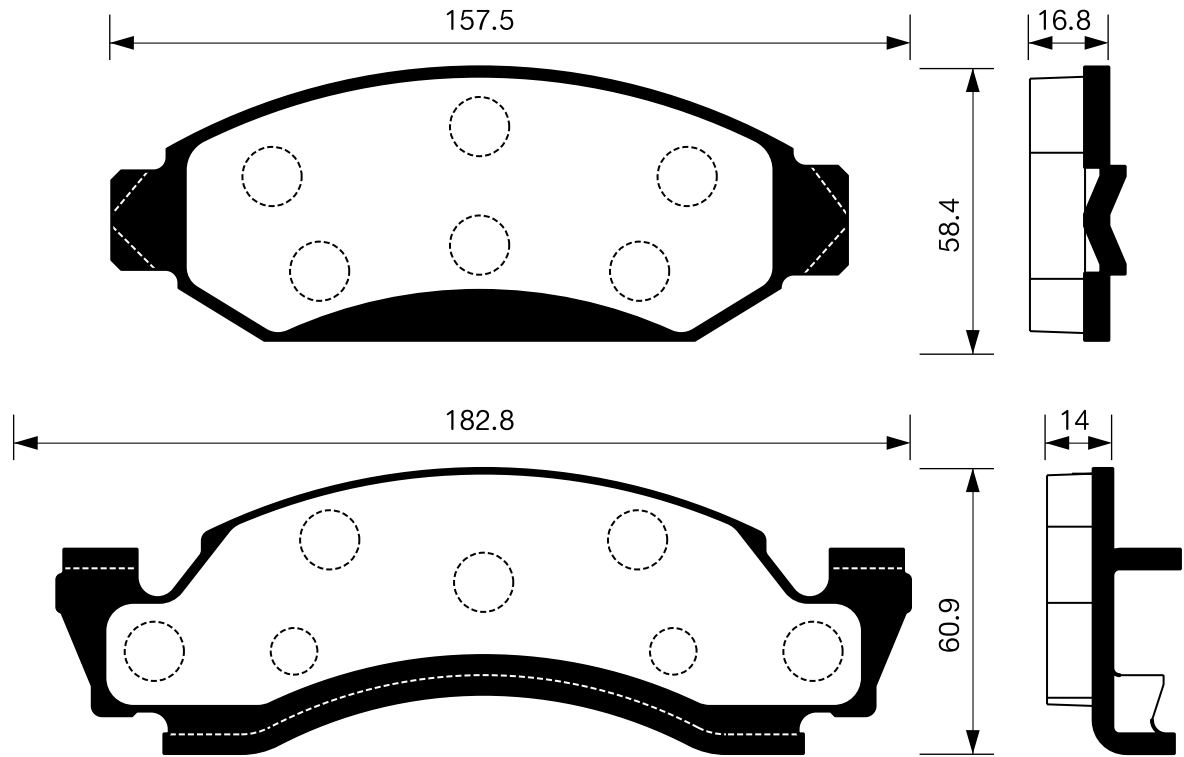

SB No.		MAKER	WVA	FMSI
SP 1289		FORD		7264-D375 7361-D375 788-D360