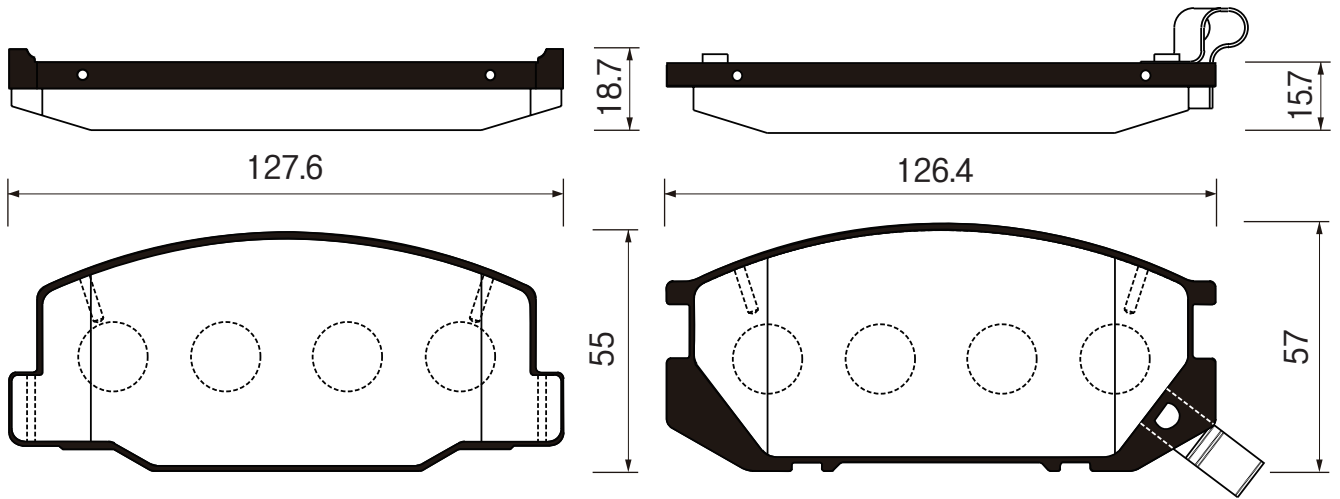

SB No.		MAKER	WVA	FMSI
SP 1219		TOYOTA	21250 21247 21767	7408-D527 7128-D245