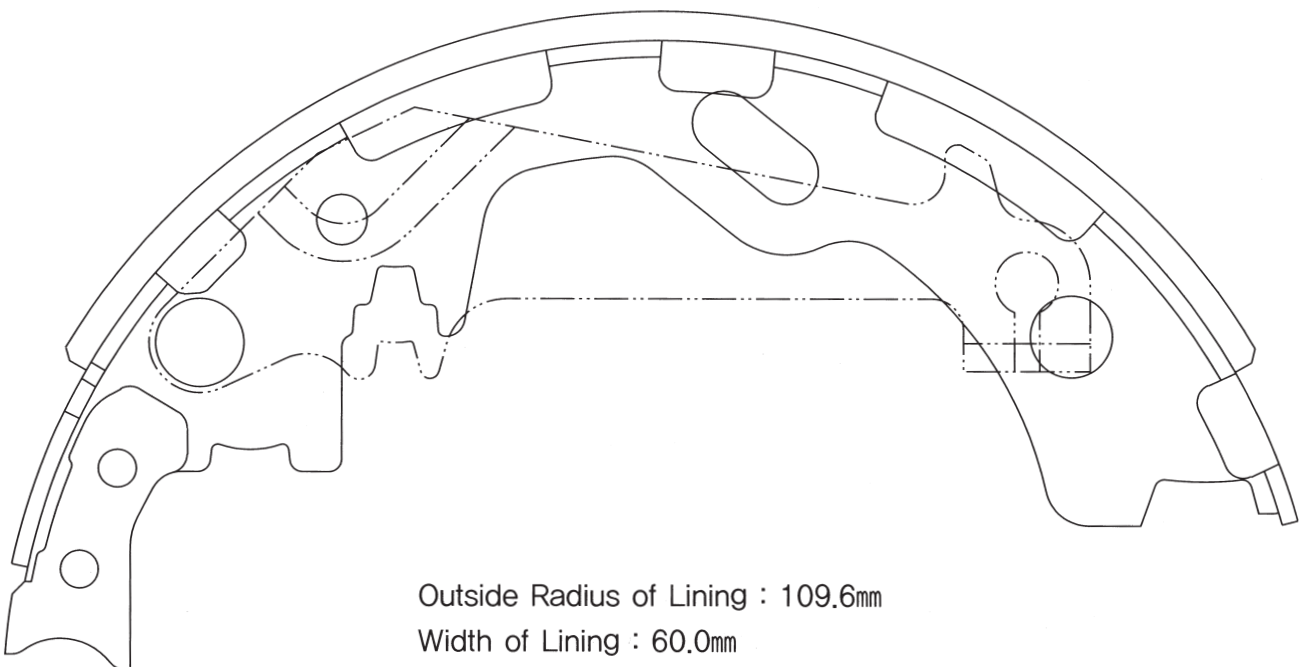

Outside Radius of Lining : 109.6mm
Width of Lining : 60.0mm