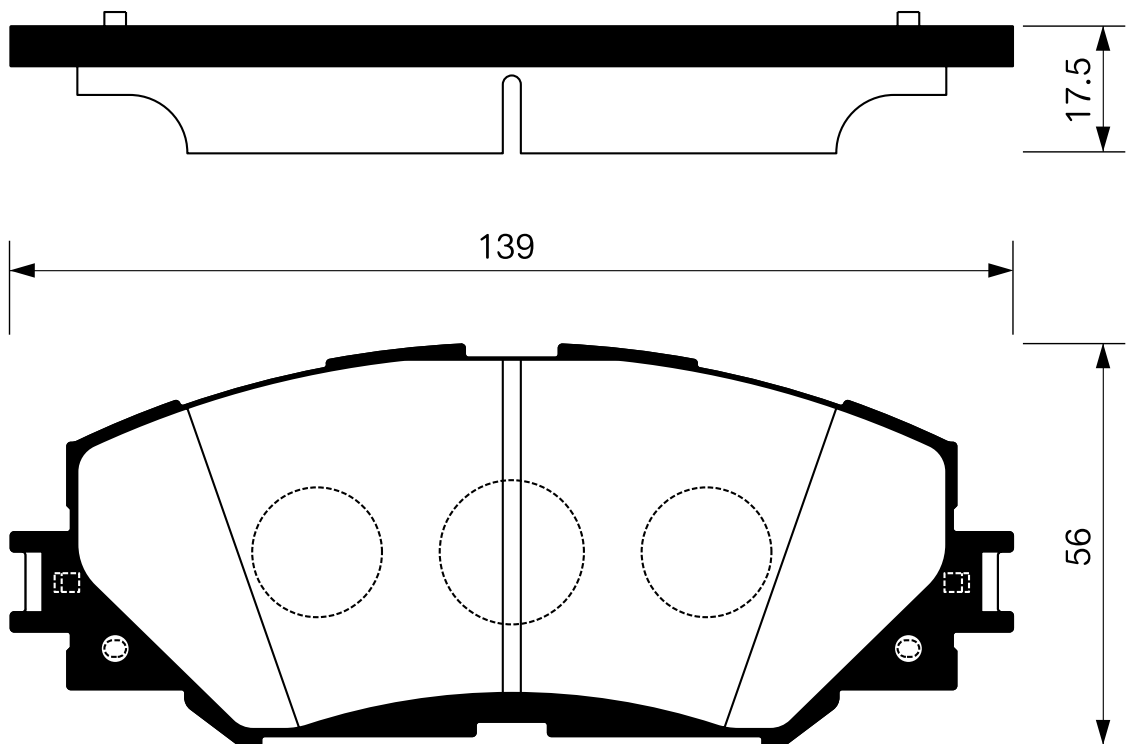

SB No.		MAKER	WVA	FMSI
SP 2093		TOYOTA	24336	8330-D1210