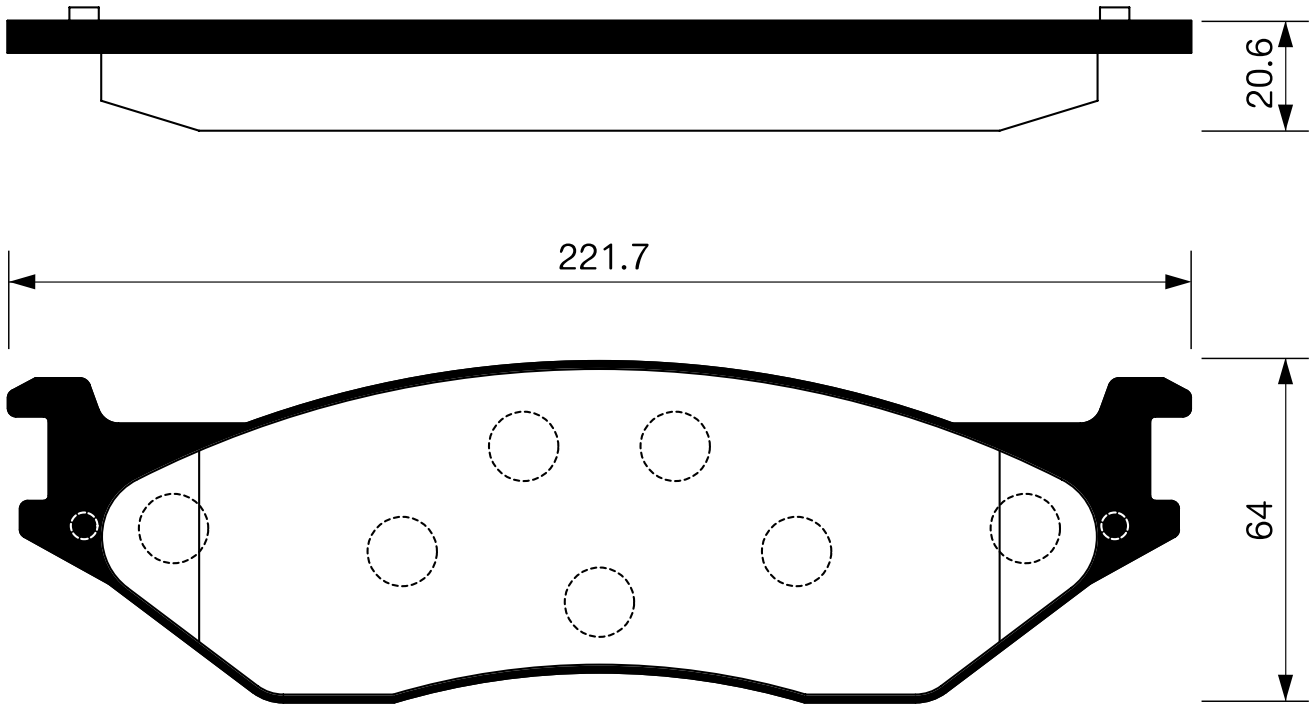

SB No.		MAKER	WVA	FMSI
SP 1305		FORD		7644-D777