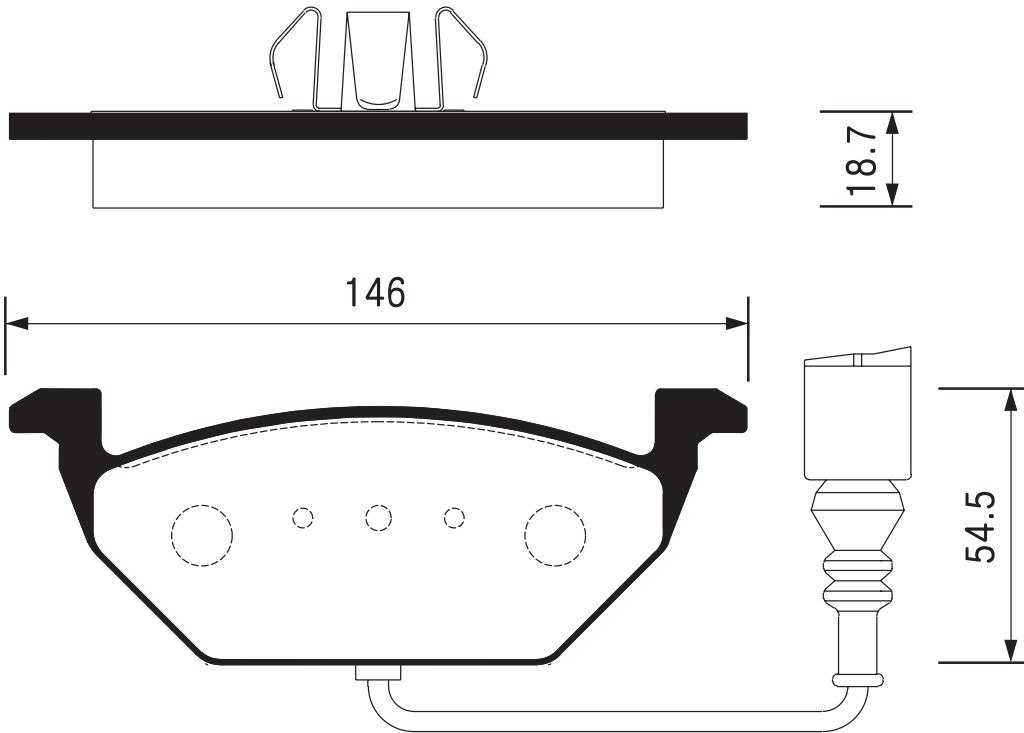

SB No.		MAKER	WVA	FMSI
SP 2025		AUDI SEAT SKODA VOLKSWAGEN	23131, 23187 23130, 23188 21974