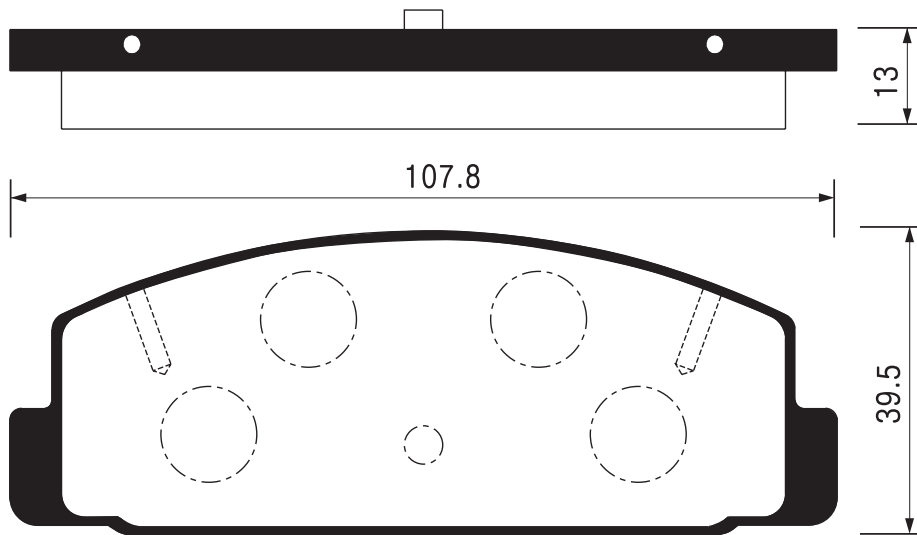

SB No.		MAKER	WVA	FMSI
SP 2028		MAZDA	20031 23596 24045	7186-D332 7186-D482