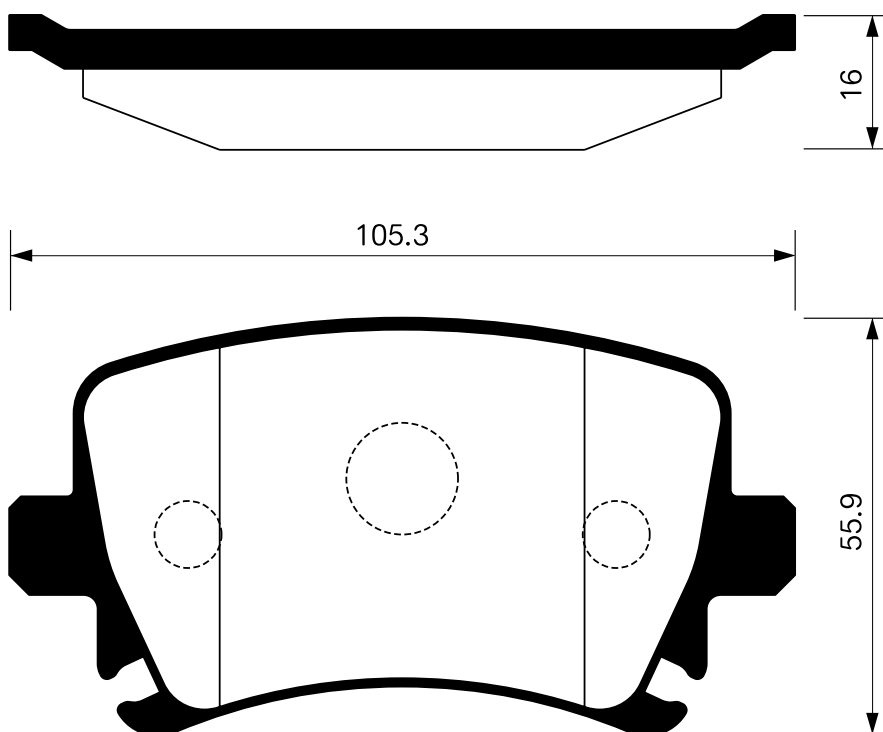

SB No.		MAKER	WVA	FMSI
SP 2099		AUDI SKODA VOLKSWAGEN	23914	8213-D1108