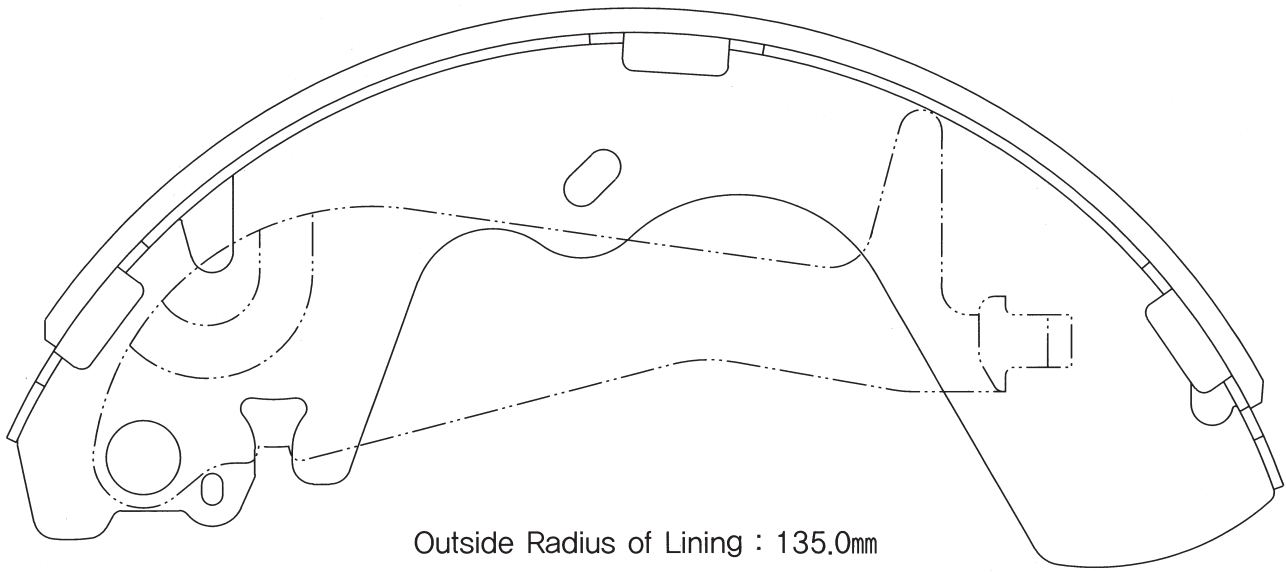

Outside Radius of Lining : 135.0mm
Width of Lining : 52.0mm