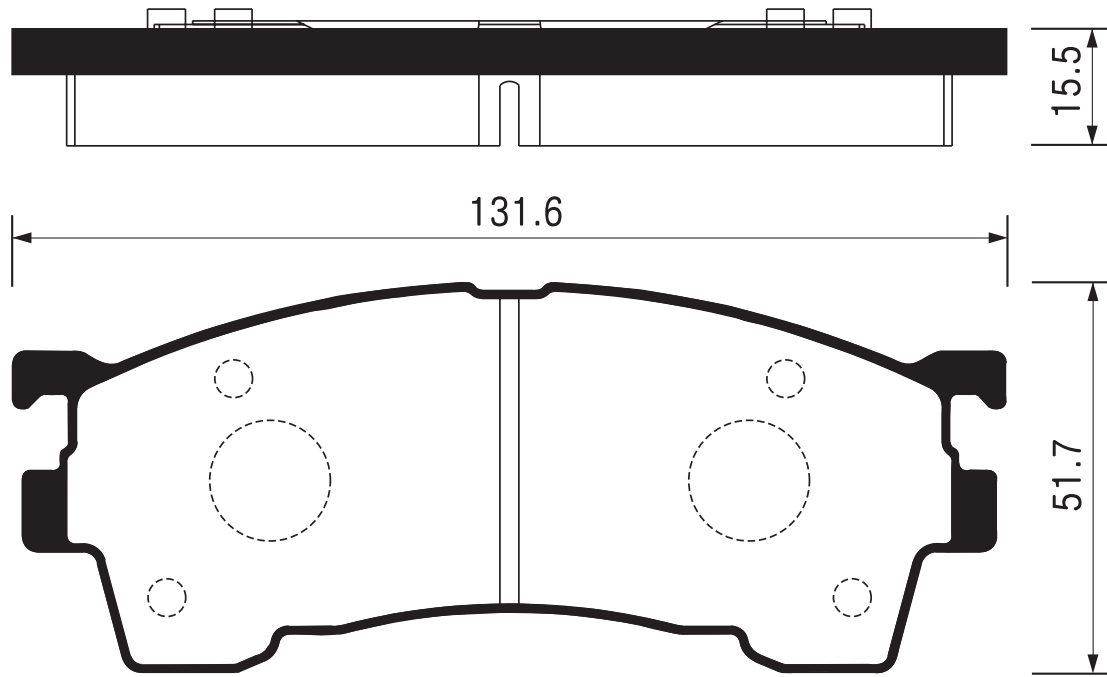

SB No.		MAKER	WVA	FMSI
SP 2018		FORD MAZDA	21754, 21755 21756, 21757 23847, 23846 23845	7515-D637 7463-D583