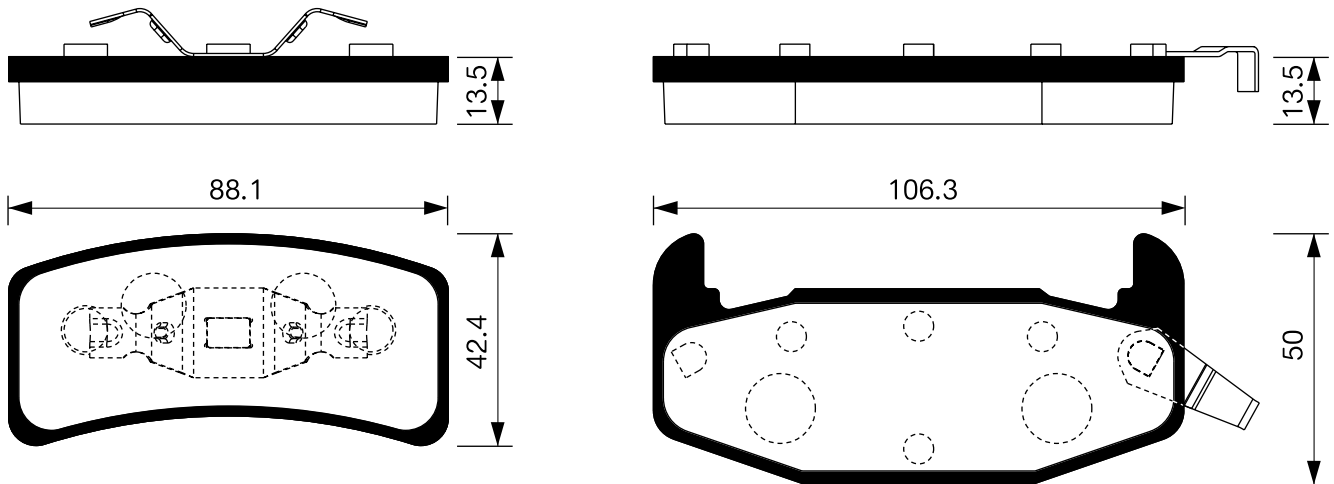

SB No.		MAKER	WVA	FMSI
SP 1324		BUICK CHEVROLET OLDSMOBILE PONTIAC		7266-D377