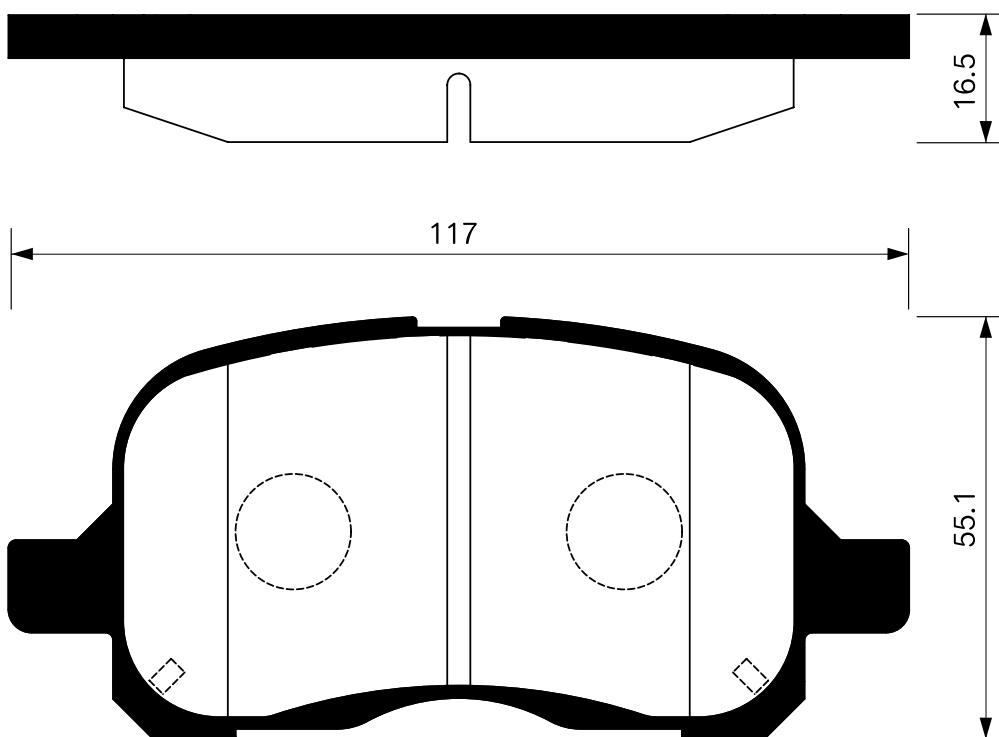

SB No.		MAKER	WVA	FMSI
SP 1270		TOYOTA	23294	7611-D741