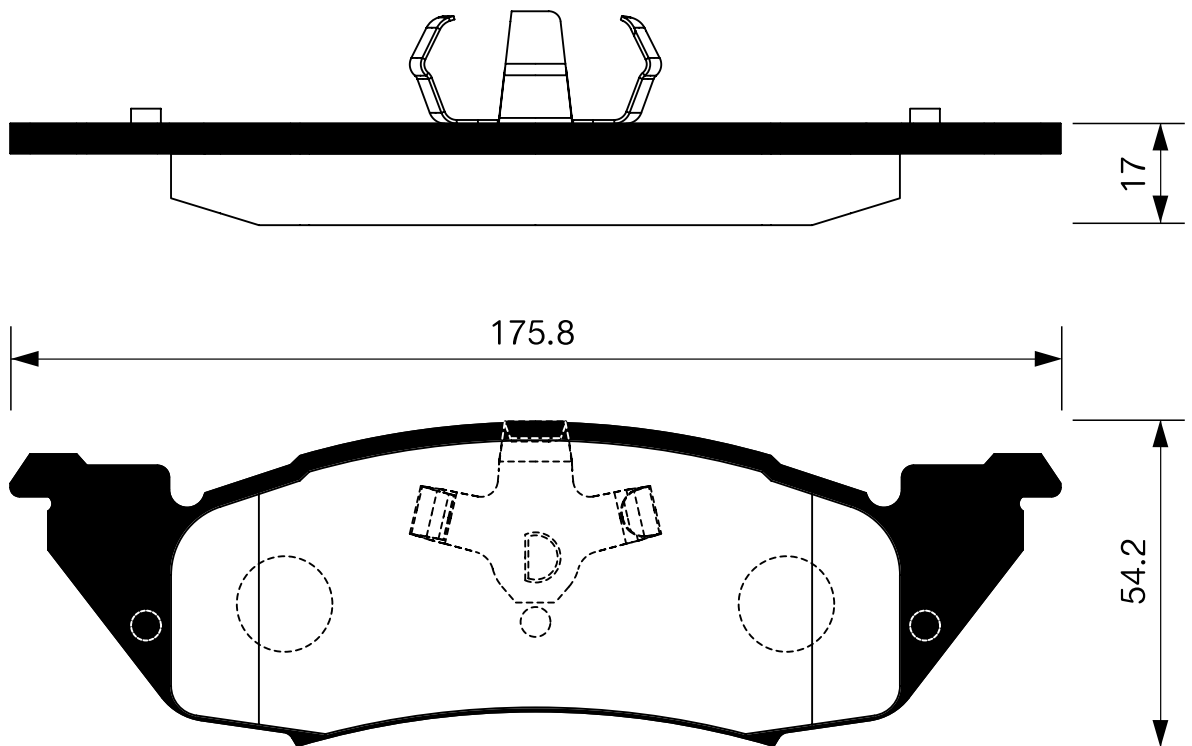

SB No.		MAKER	WVA	FMSI
SP 1342		DODGE		7410-D529