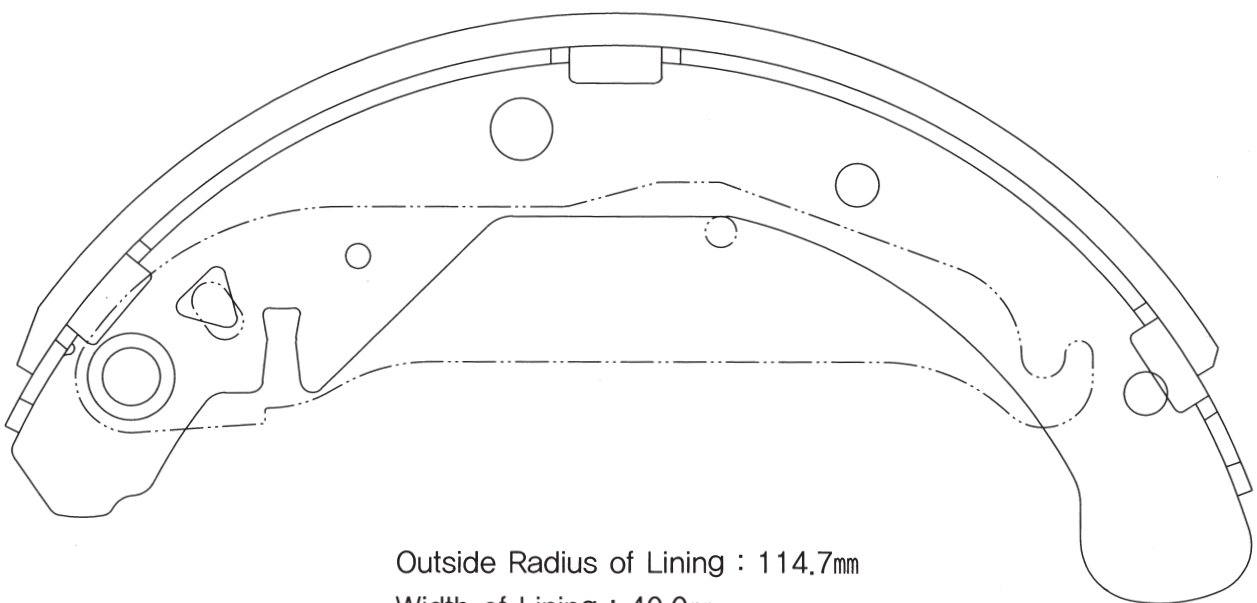

Outside Radius of Lining : 114.7mm

Width of Lining : 40.0mm