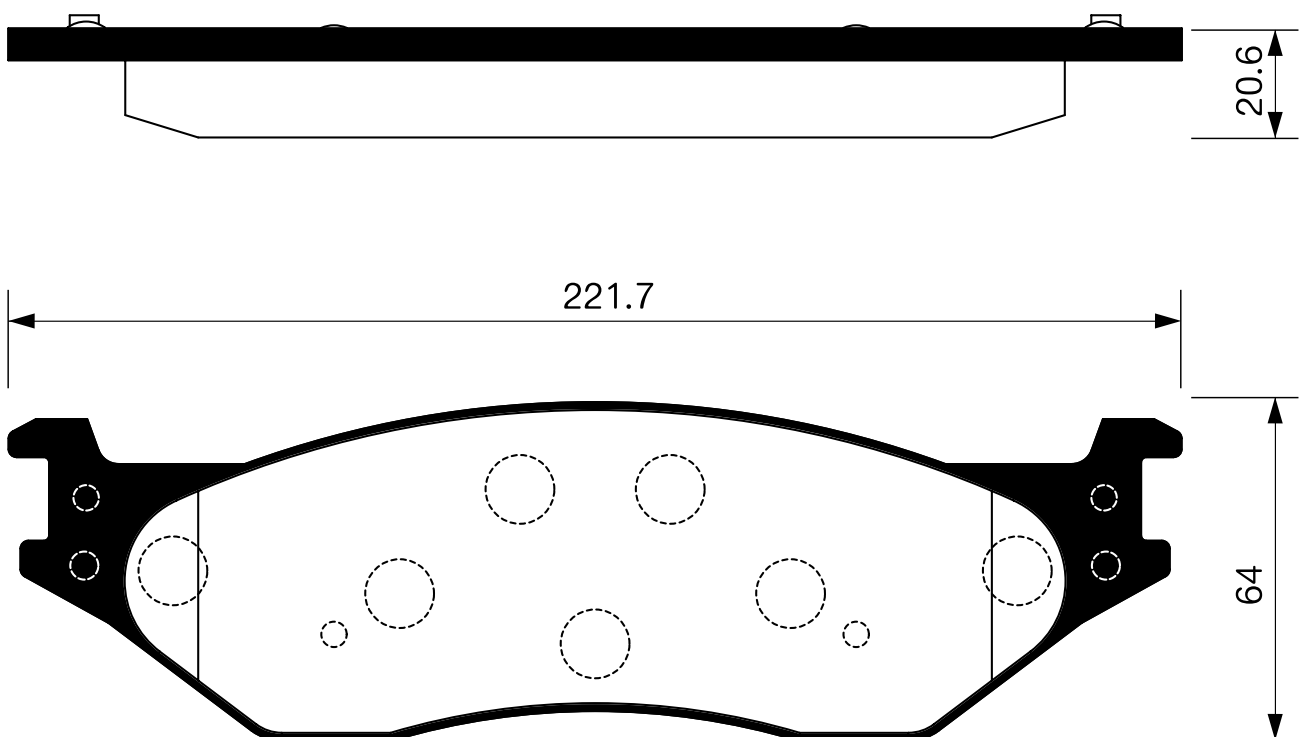

SB No.		MAKER	WVA	FMSI
SP 1302		FORD		7972-D1066