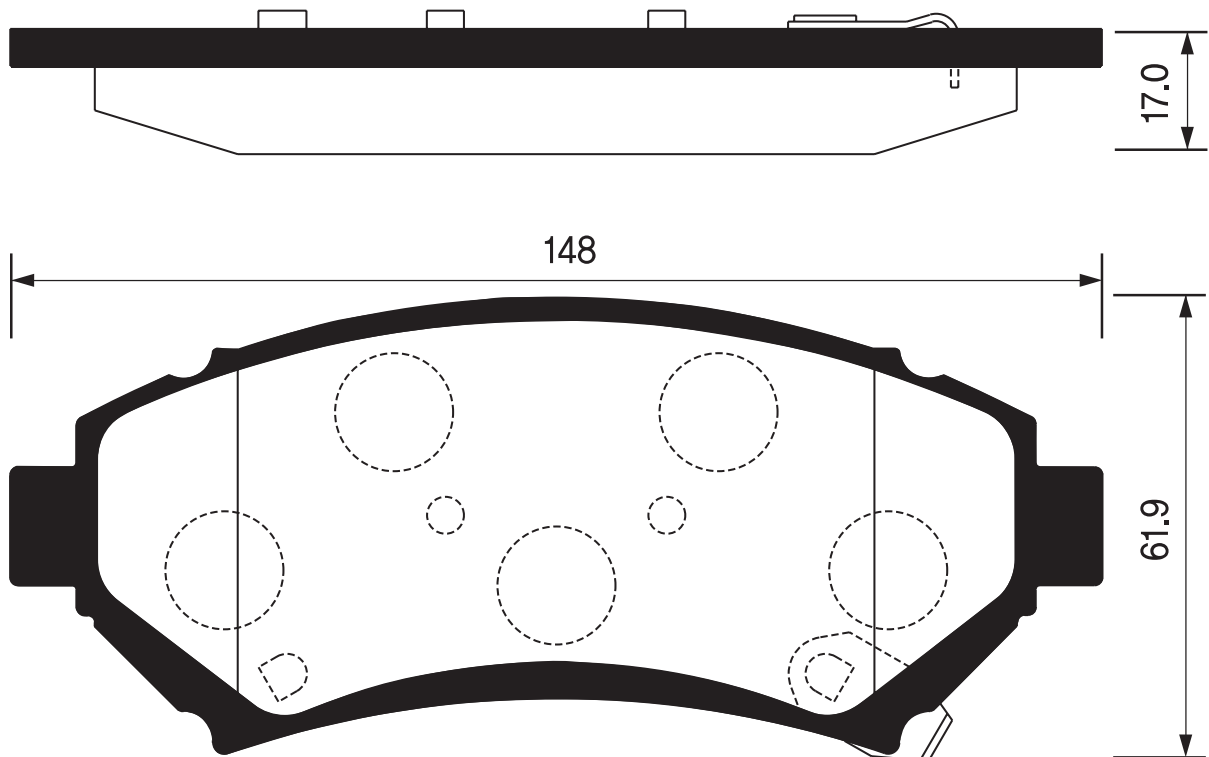

SB No.		MAKER	WVA	FMSI
SP 2004		BUICK, CADILLAC CHEVROLET, OLDSMOBILE PONTIAC, PROTON, VAUXHALL	23358, 23359 23360, 23165 23166	7574-D699 7693-D818