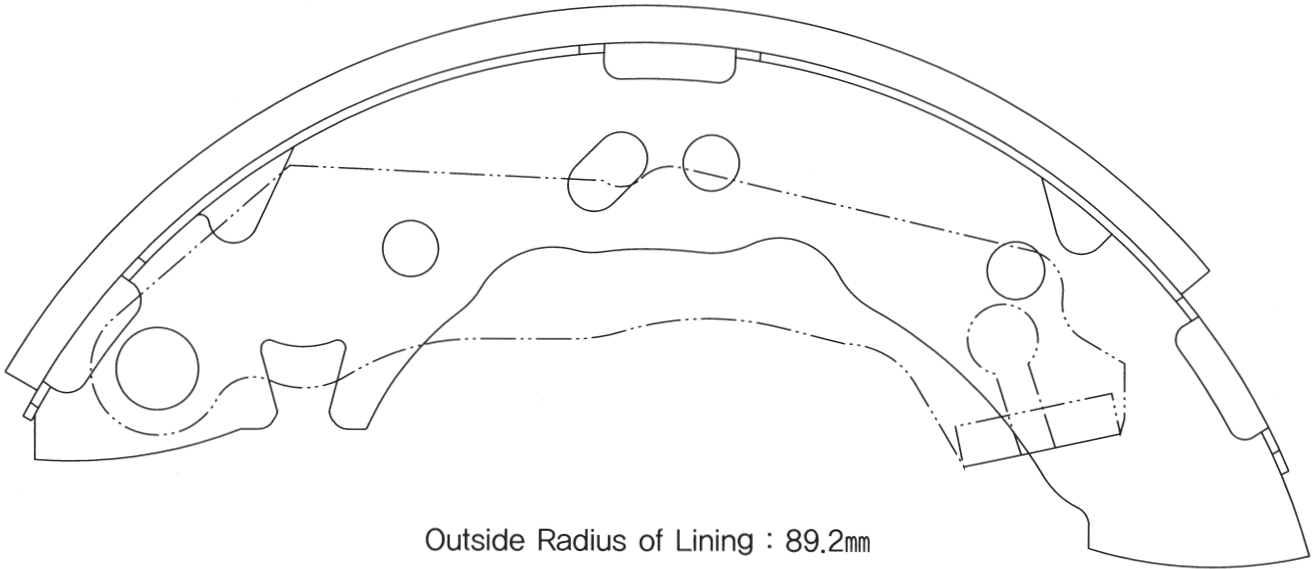

SB No.		MAKER	MODEL
SA 047		HYUNDAI	ACCENT(94-00)

Outside Radius of Lining : 89.2mm
Width of Lining : 30.0mm

SB No.		MAKER	MODEL
SA 048		HYUNDAI	SONATA(85-98)