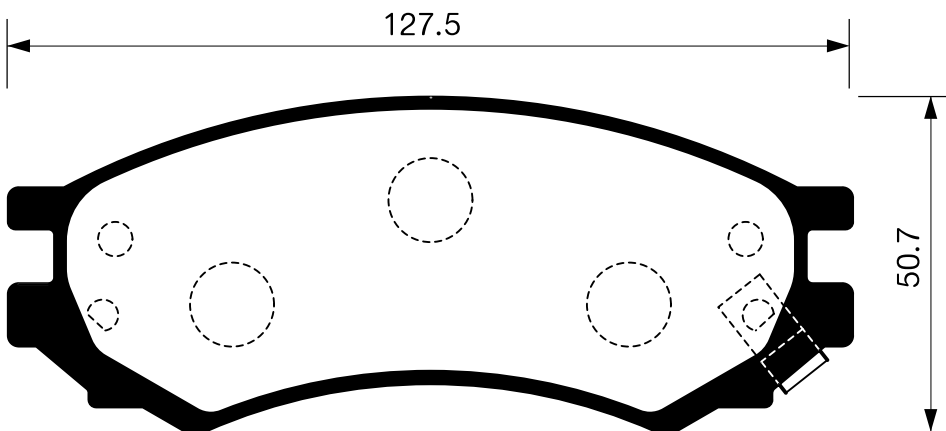

SB No.		MAKER	WVA	FMSI
SP 1320		NISSAN SATURN	21280 21564 21565	7386-D507