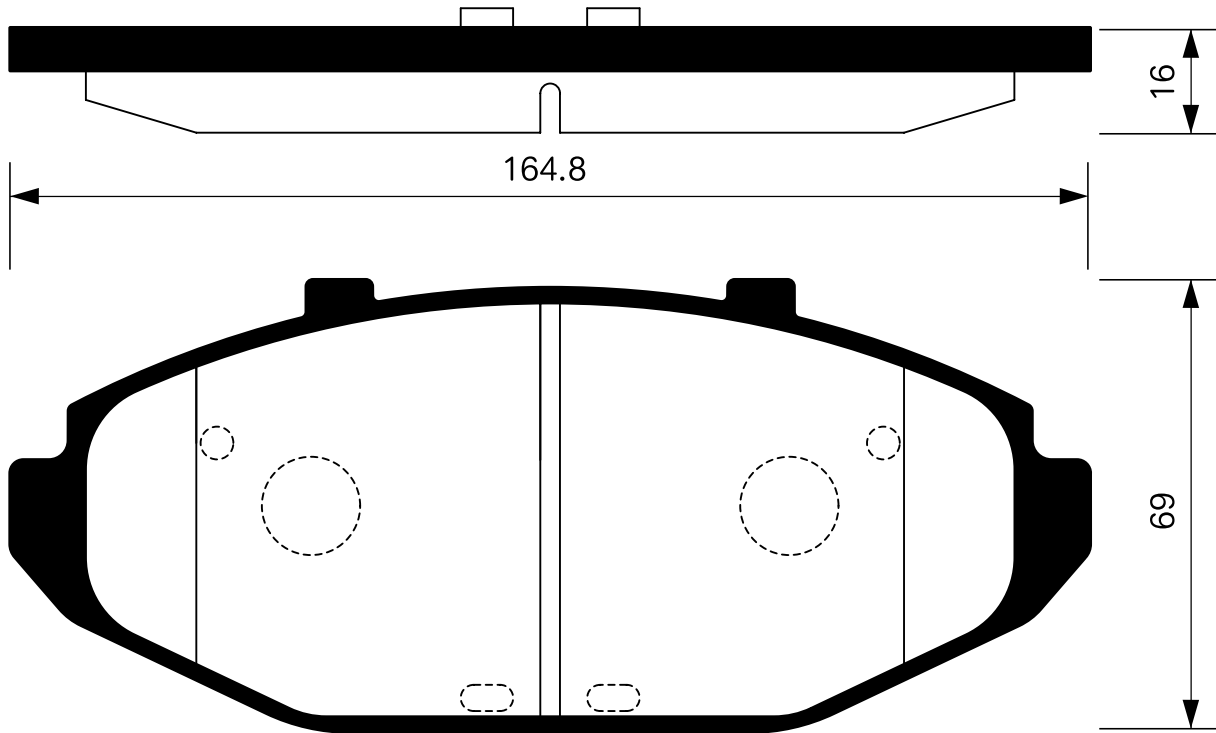

SB No.		MAKER	WVA	FMSI
SP 1287		FORD LINCOLN MERCURY		7617-D748