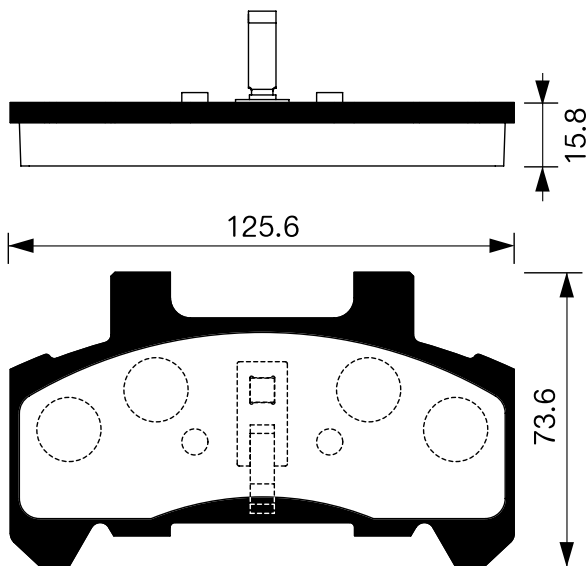

SB No.		MAKER	WVA	FMSI
SP 1328		BUICK, PONTIAC CADILLAC, CHEVROLET OLDSMOBILE		7192-D289