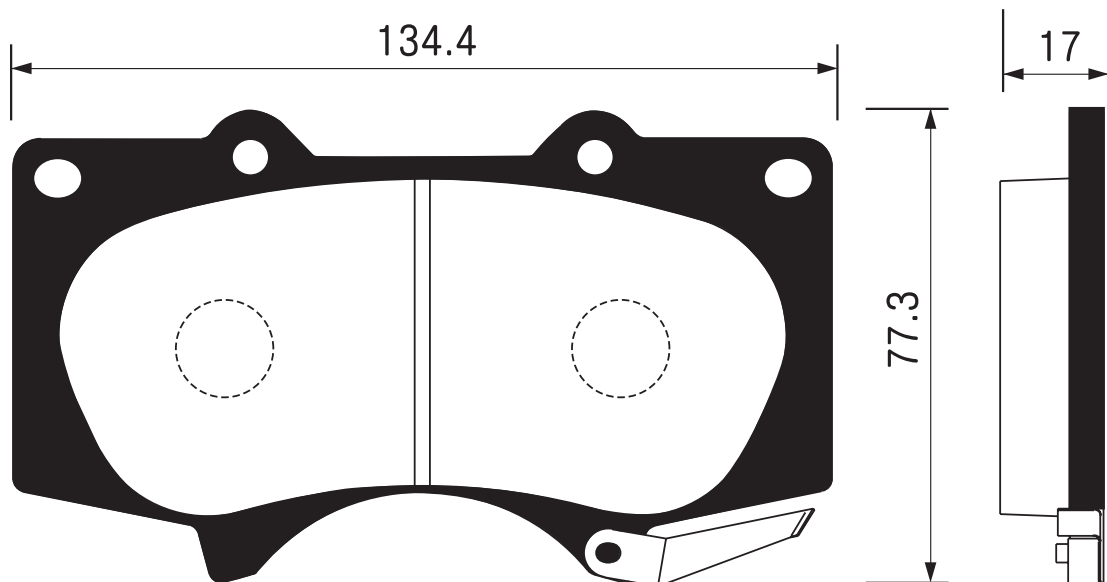

SB No.		MAKER	WVA	FMSI
SP 2033		LEXUS TOYOTA	24024 24025 24026	7875-D976