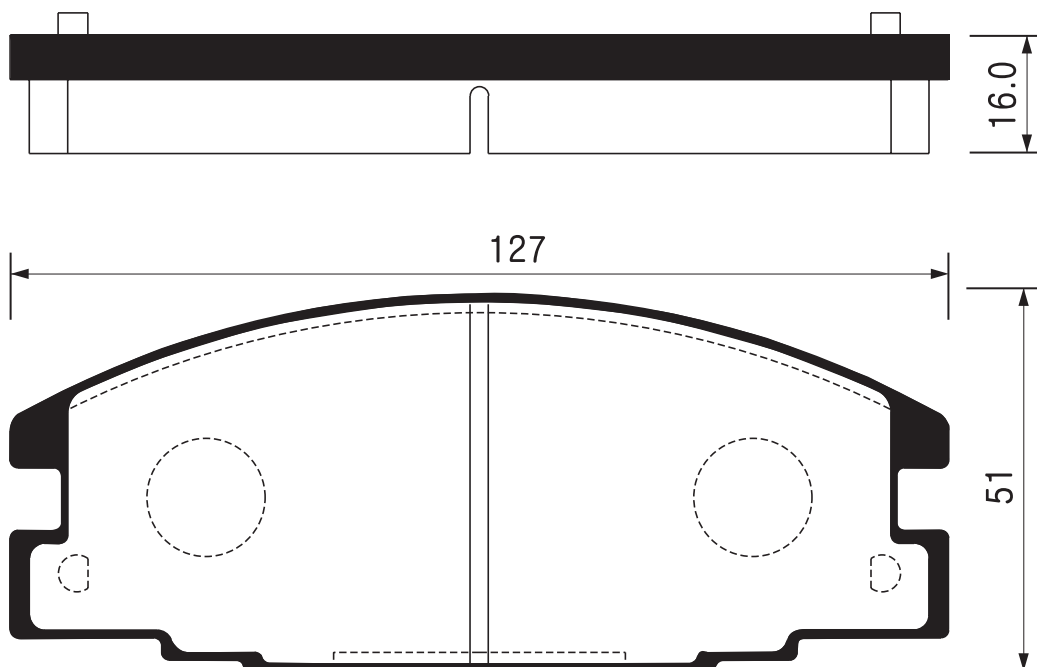

SB No.		MAKER	WVA	FMSI
SP 2010		BEDFORD(GM), HOLDEN ISUZU, OPEL VAUXHALL	21543 21544 21467	7253-D363 7347-D363