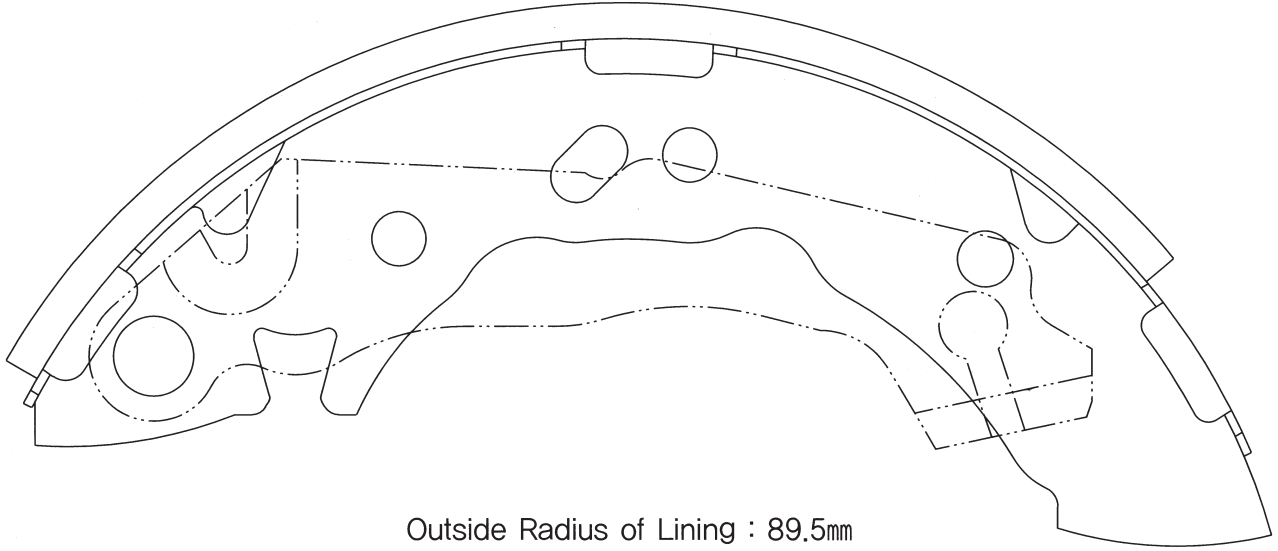

SB No.		MAKER	MODEL
SA 096		HYUNDAI	ATOZ, SANTRO

Outside Radius of Lining : 89.5mm
Width of Lining : 30.0mm

SB No.		MAKER	MODEL
SA 099		HYUNDAI	H1 VAN (STAREX), GALLOPER II