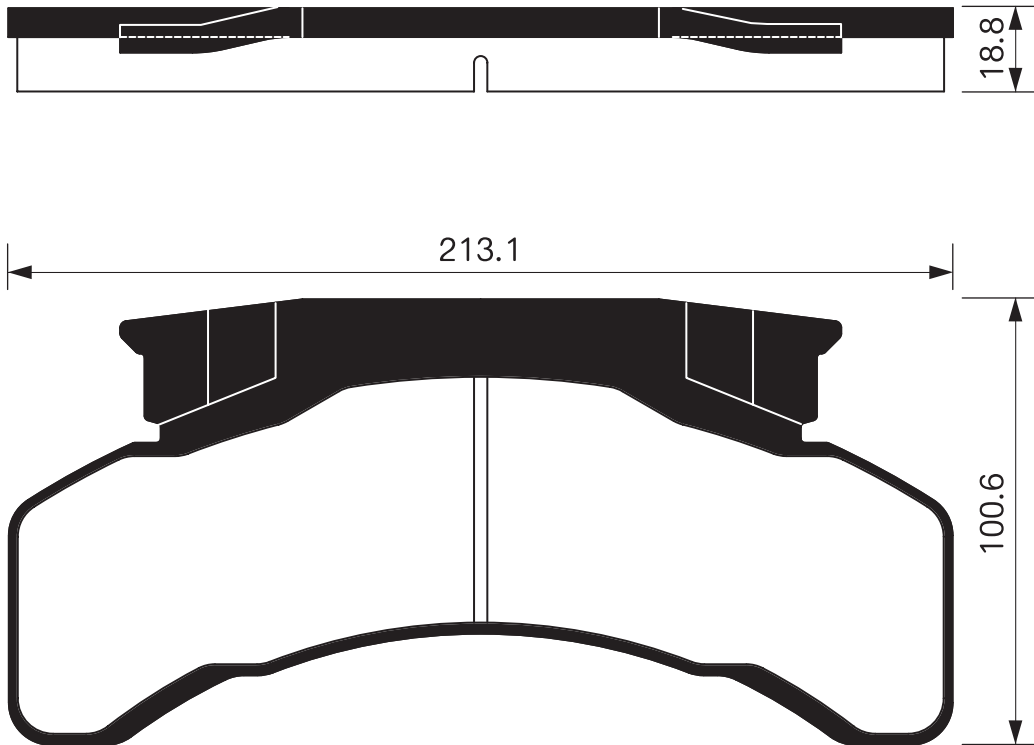

SB No.		MAKER	WVA	FMSI
SP 1315		FORD CHEVROLET		7141-D224