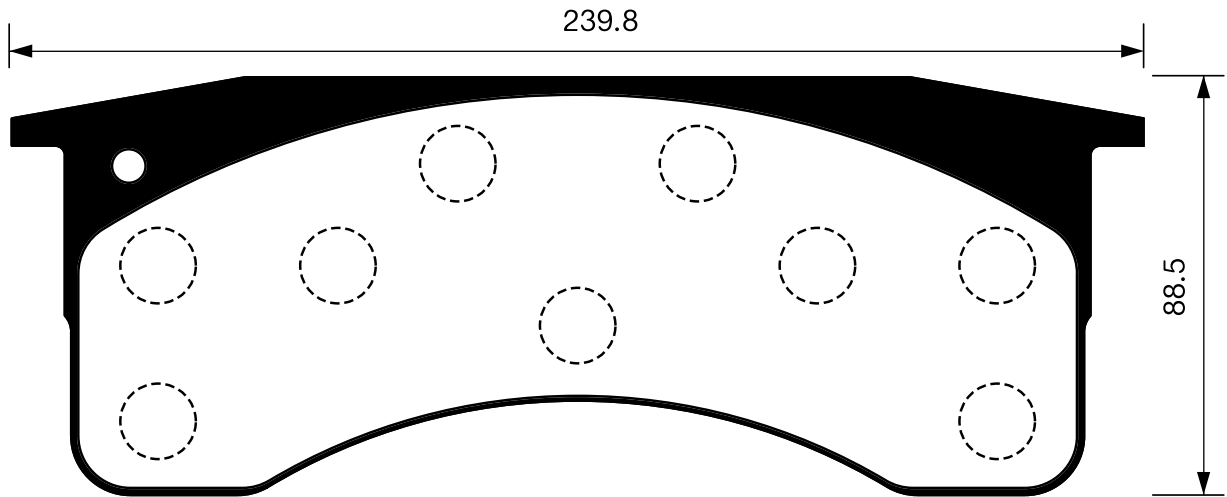

SB No.		MAKER	WVA	FMSI
SP 1319		FORD CHEVROLET GMC THOMAS		7636-D769