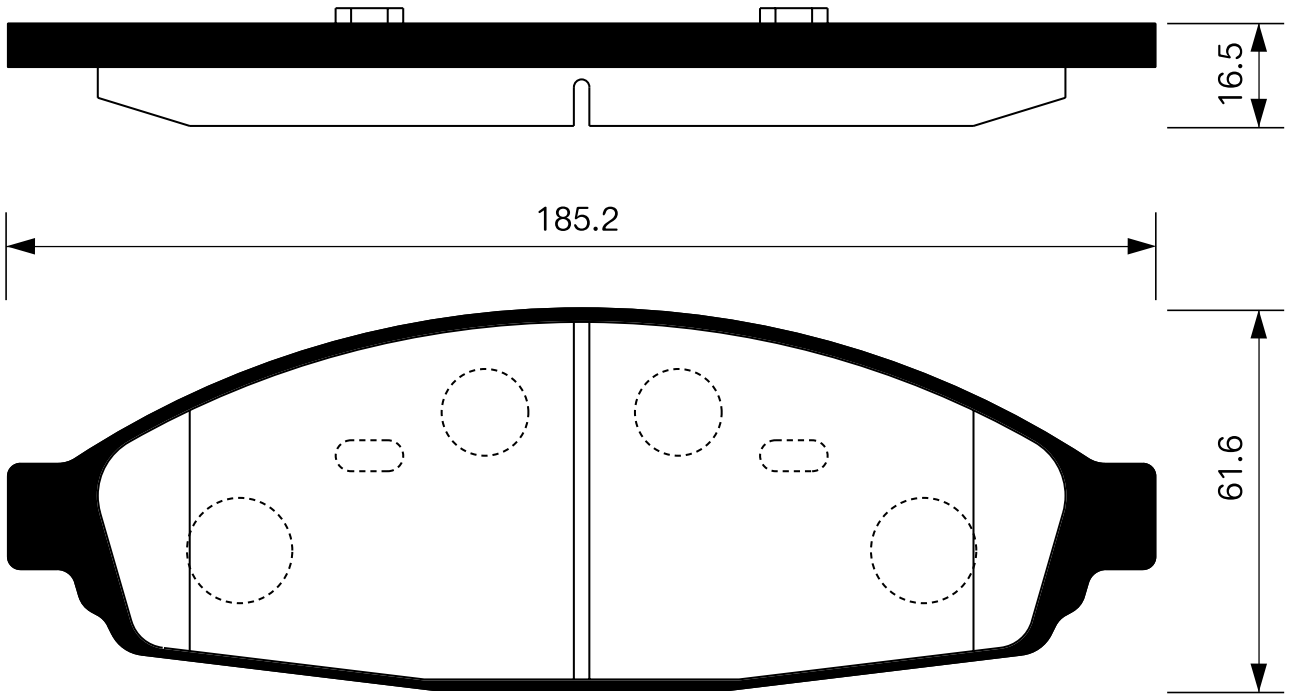

SB No.		MAKER	WVA	FMSI
SP 1334		FORD LINCOLN MERCURY		7834-D931