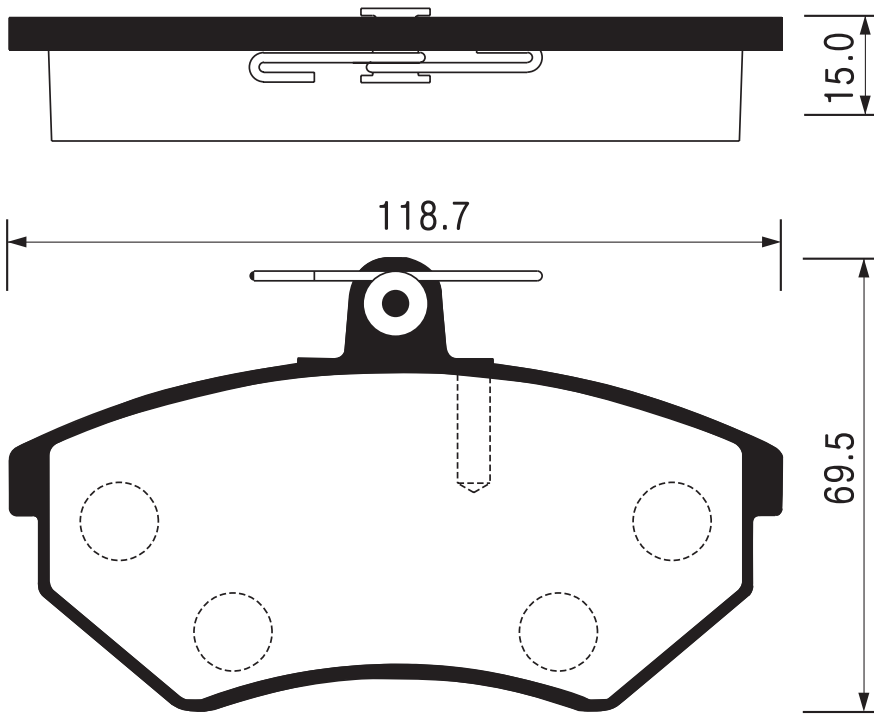

SB No.		MAKER	WVA	FMSI
SP 2005		AUDI SEAT VOLKSWAGEN	20168 20167	7570-D696