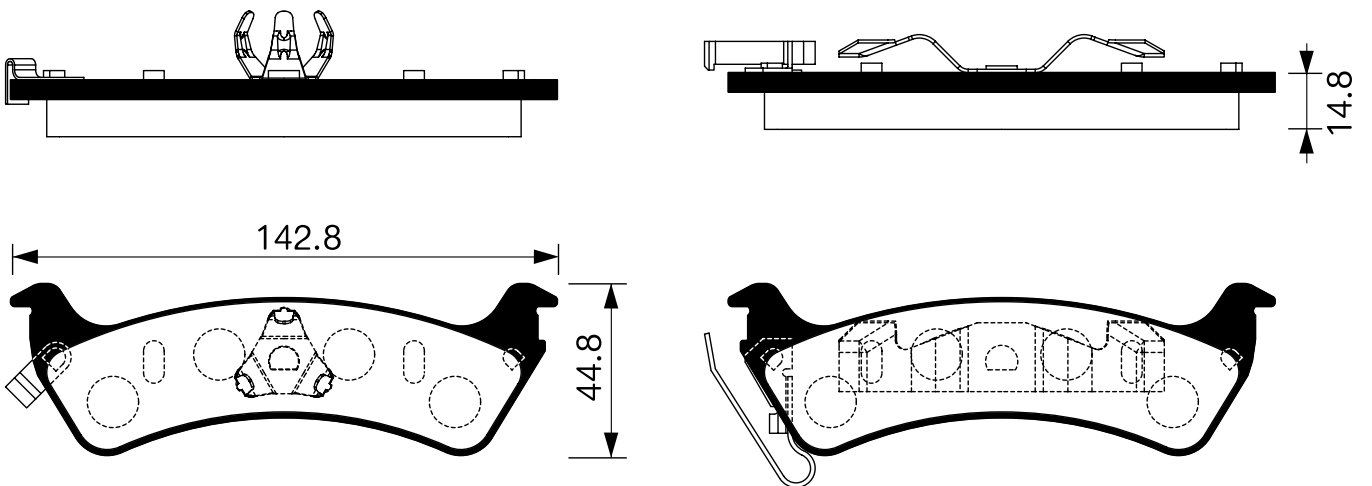

SB No.		MAKER	WVA	FMSI
SP 1345		JEEP		7502A-D666