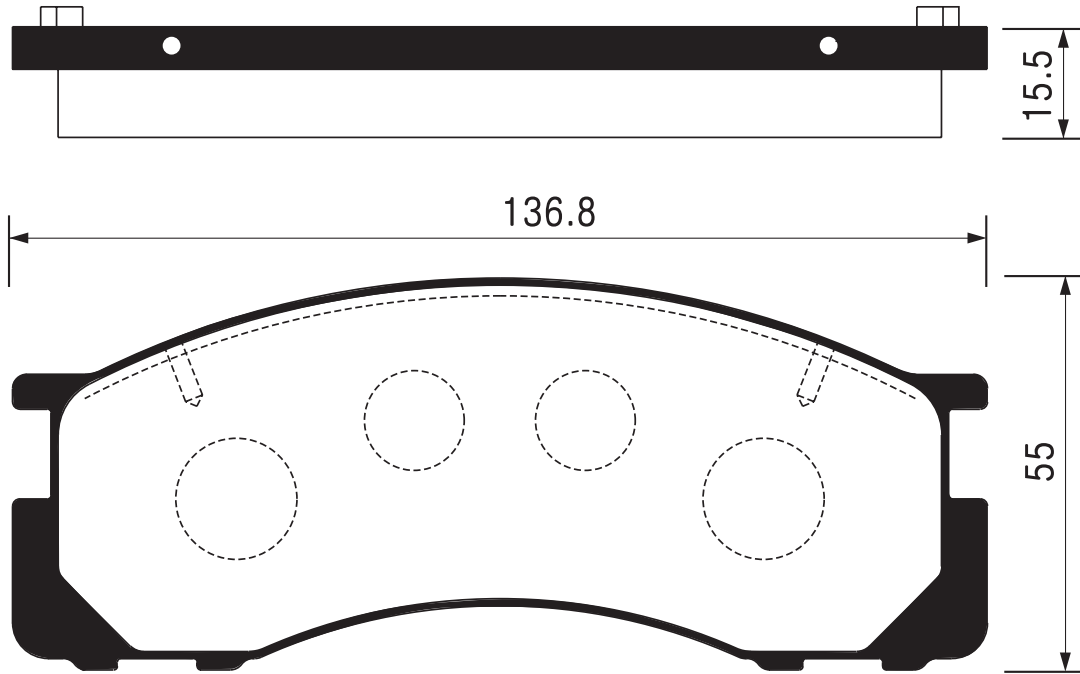

SB No.		MAKER	WVA	FMSI
SP 2035		TOYOTA	21836, 21837 21835, 23015 23016	7380-D500 7380-D615