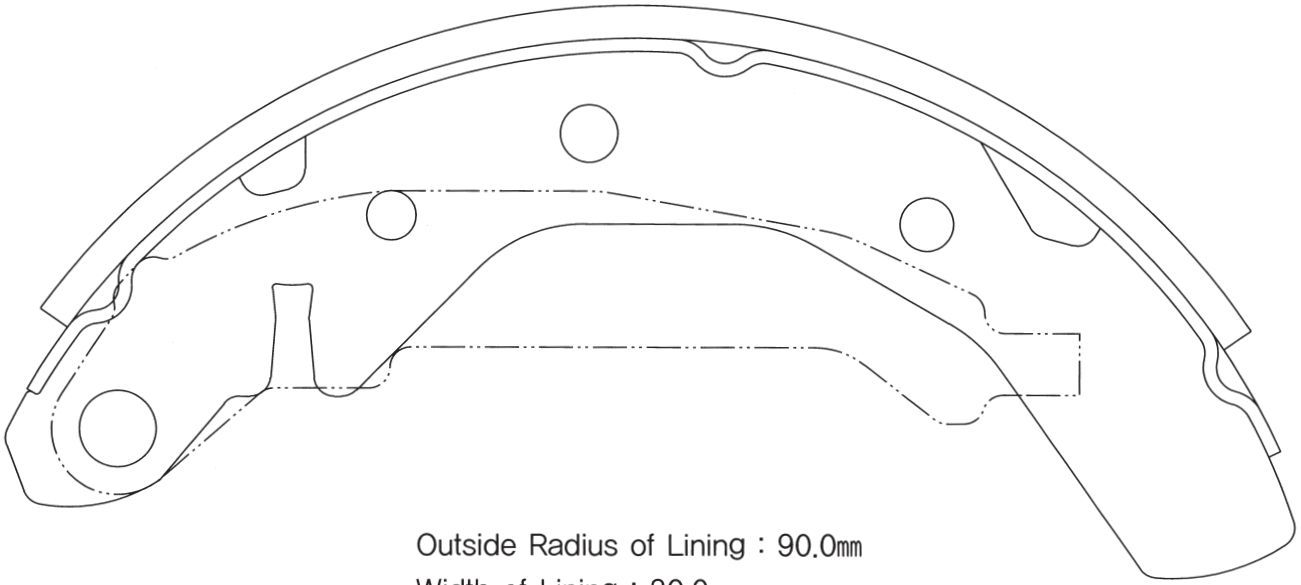

SB No.		MAKER	MODEL
SA 079		KIA	CREDOS(CLARUS), CARENS, SPECTRA

Outside Radius of Lining : 114.0mm
Width of Lining : 30.0mm

SB No.		MAKER	MODEL
SA 086		DAEWOO CHEVROLET	MATIZ SPARK

Outside Radius of Lining : 90.0mm
Width of Lining : 30.0mm