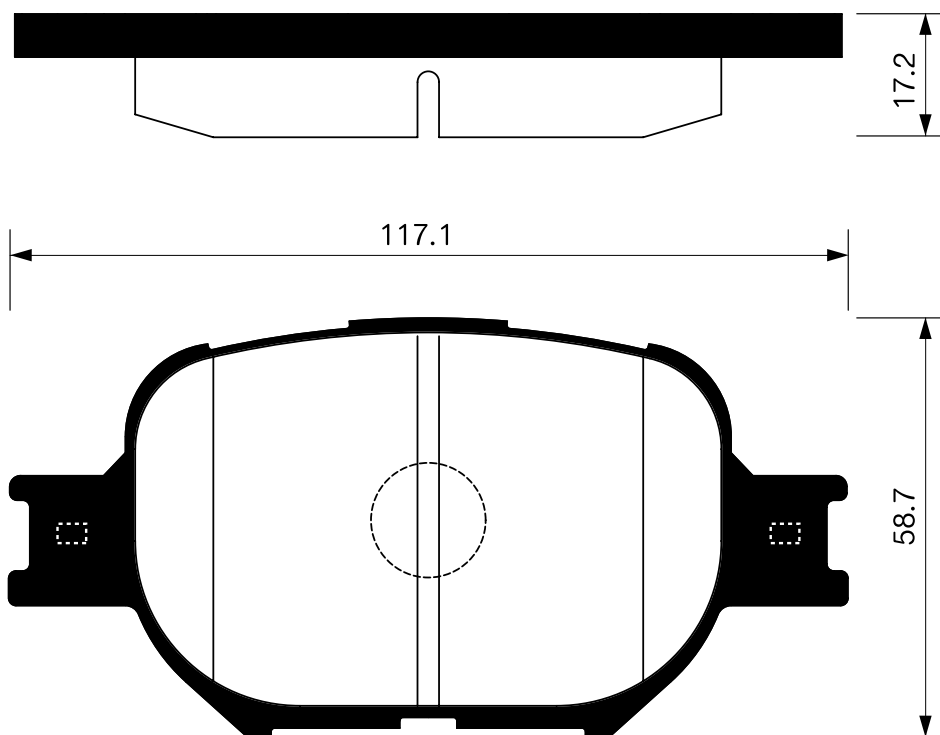

SB No.		MAKER	WVA	FMSI
SP 1272		SCION TOYOTA	23864 23526	7691-D817