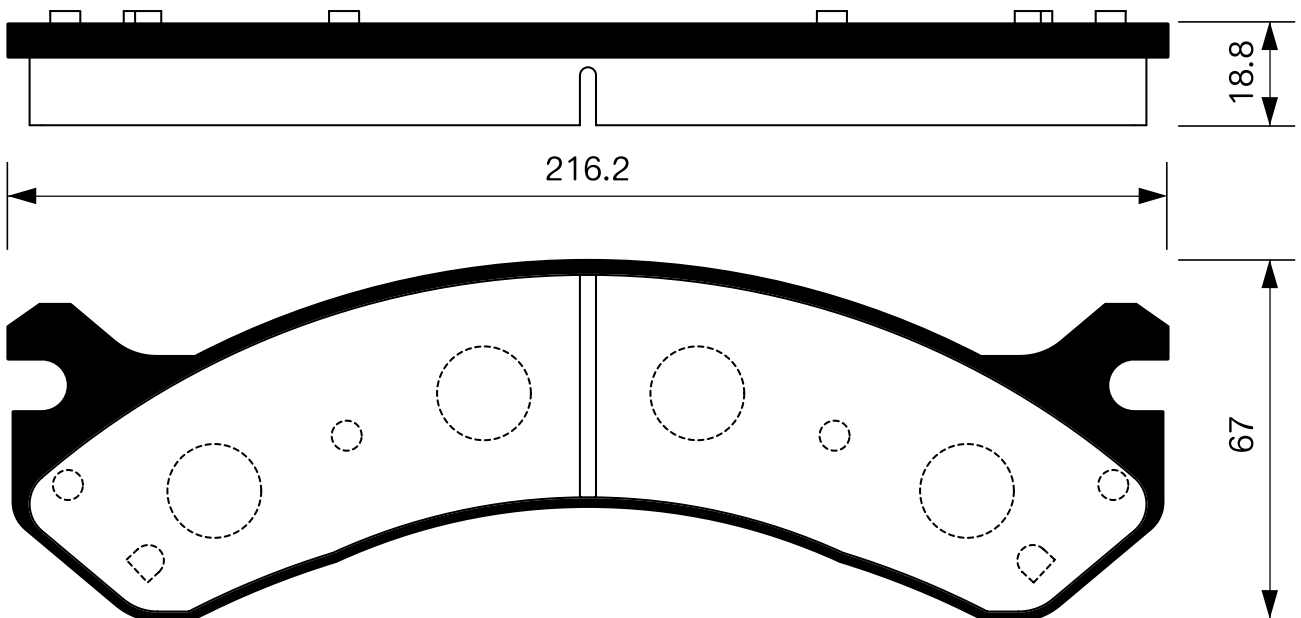

SB No.		MAKER	WVA	FMSI
SP 1322		CHEVROLET GMC		7788-D909