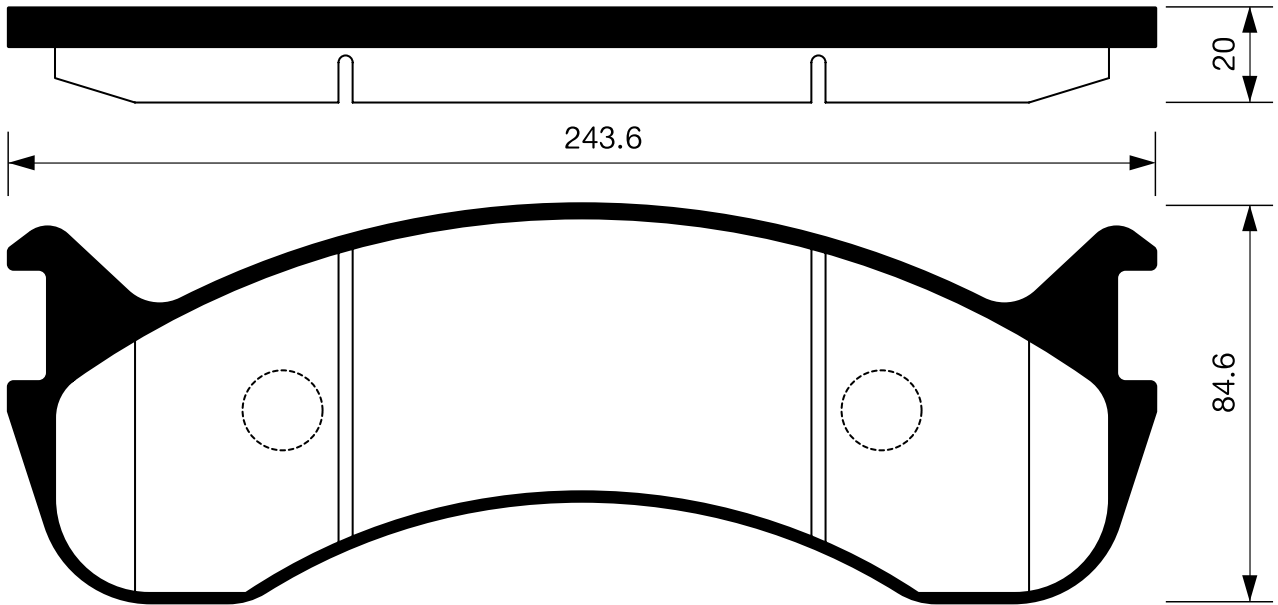

SB No.		MAKER	WVA	FMSI
SP 1349		INTERNATIONAL TRUCK FORD MERCURY		7654-D786