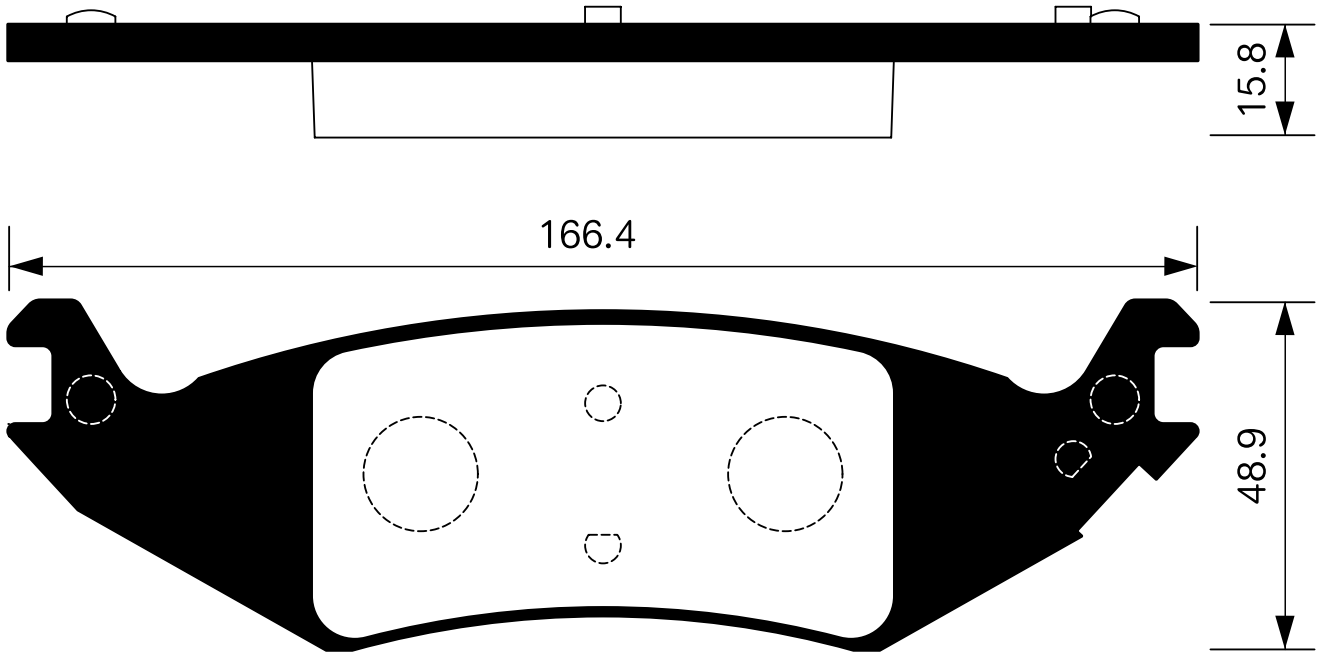

SB No.		MAKER	WVA	FMSI
SP 1301		FORD		7949-D1046