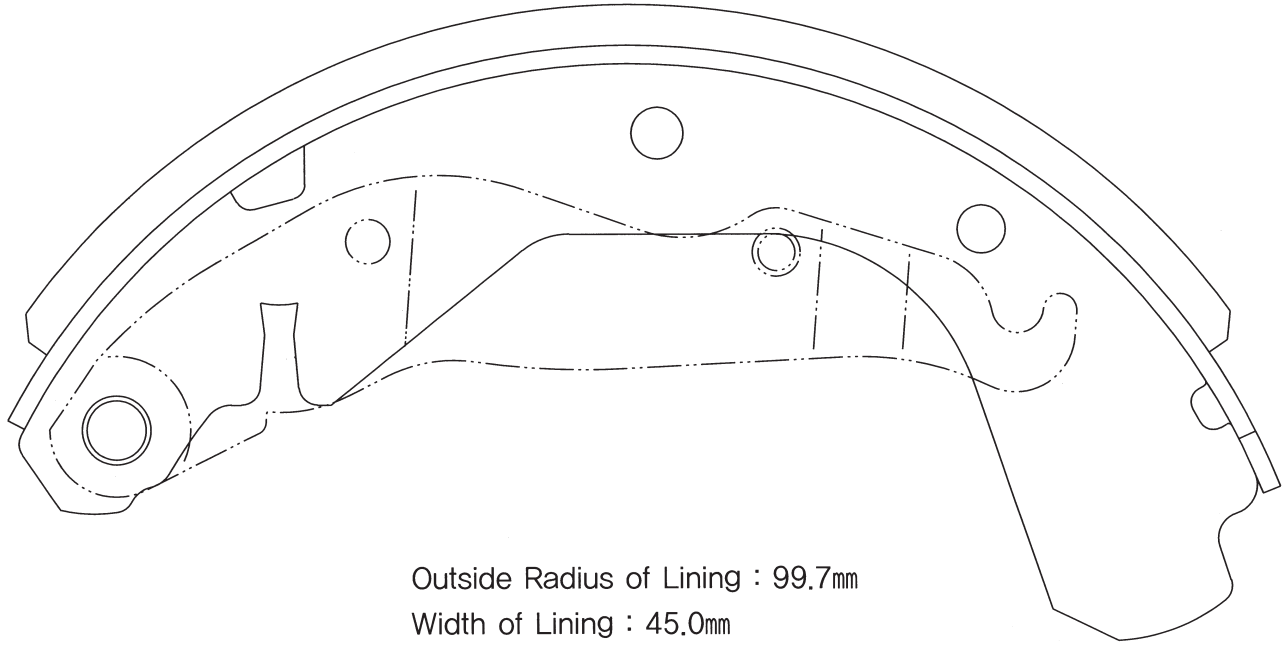

SB No.		MAKER	MODEL
SA 055-OLD		DAEWOO	LEMANS(NP1338)