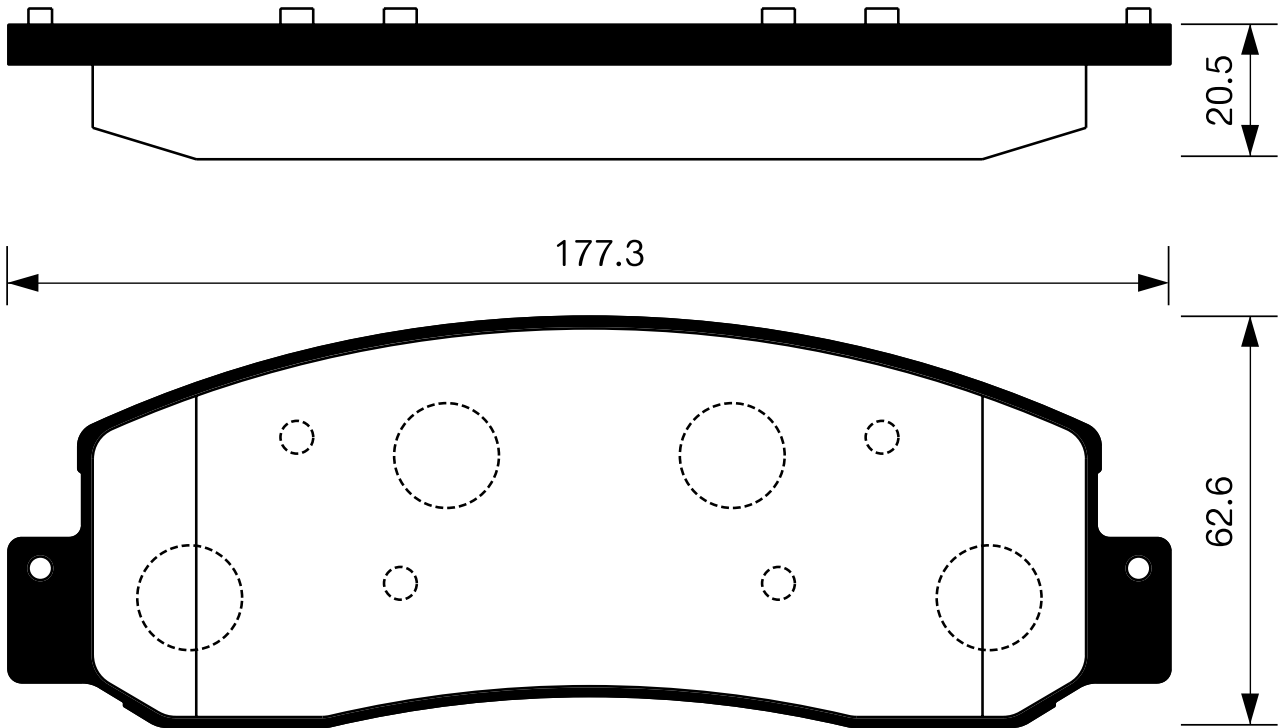

SB No.		MAKER	WVA	FMSI
SP 1303		FORD		7974-D1069