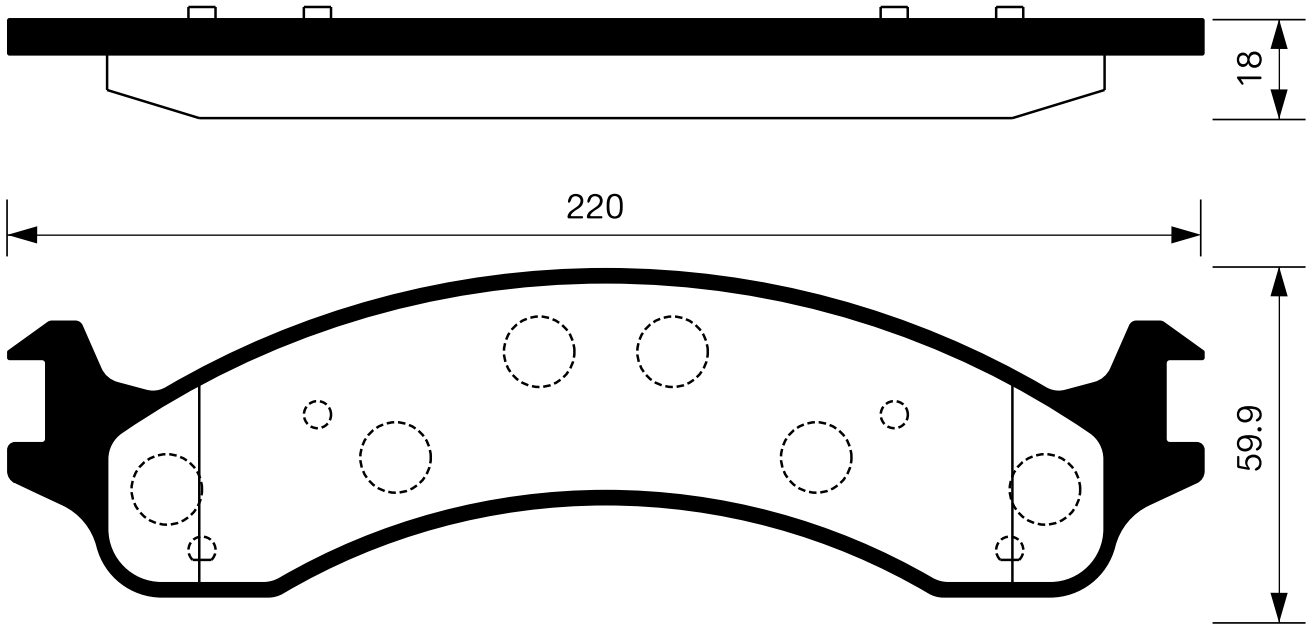

SB No.		MAKER	WVA	FMSI
SP 1311		DODGE		7694-D821