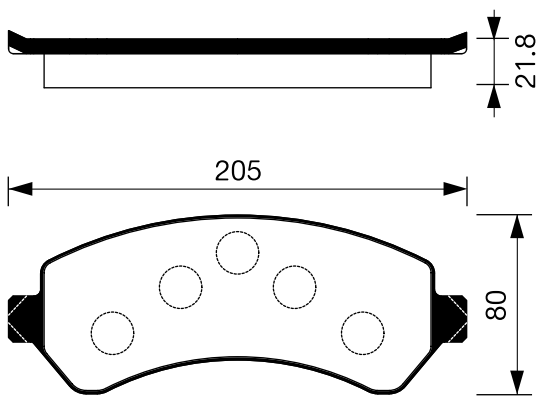

SB No.		MAKER	WVA	FMSI
SP 1327		INTERNATIONAL TRUCK		7108-D184