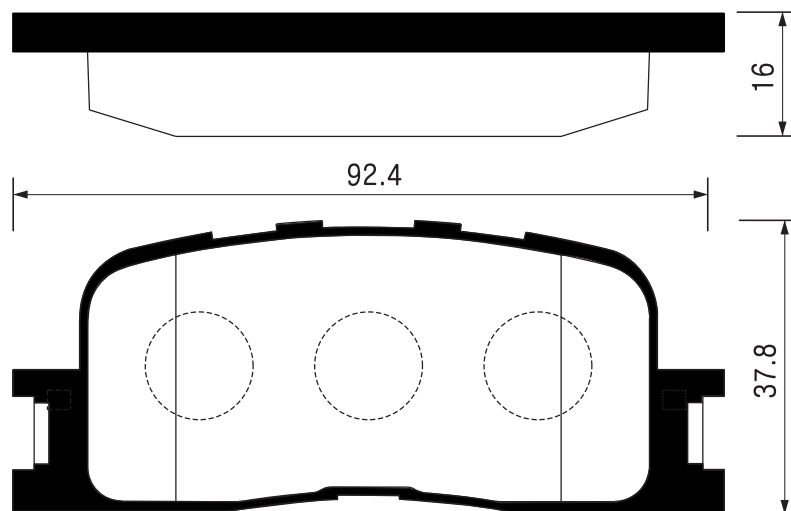

SB No.		MAKER	WVA	FMSI
SP 2038		LEXUS TOYOTA	23702	7762-D885 7786-D885