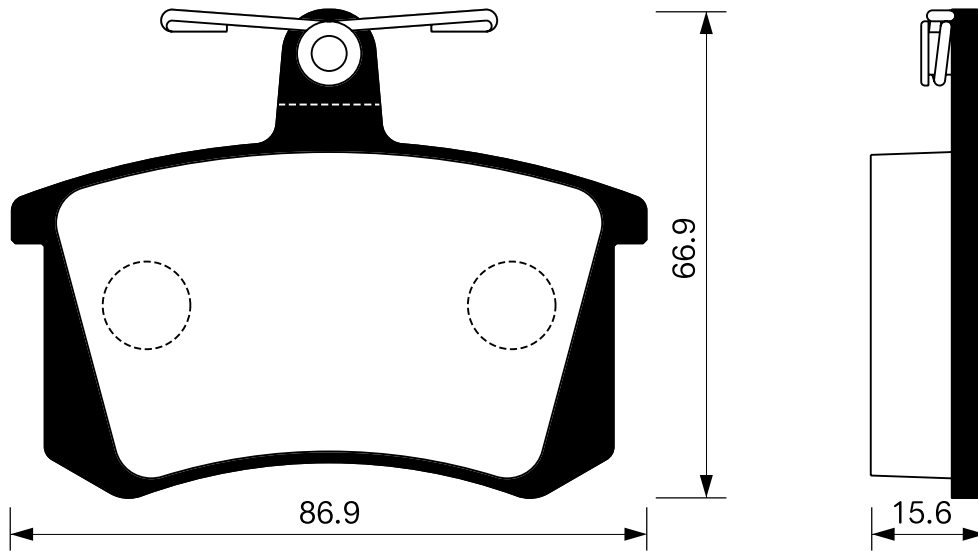

SB No.		MAKER	WVA	FMSI
SP 2050		ALFA ROMEO AUDI	21144 21143 20638	7498-D228 7727-D851