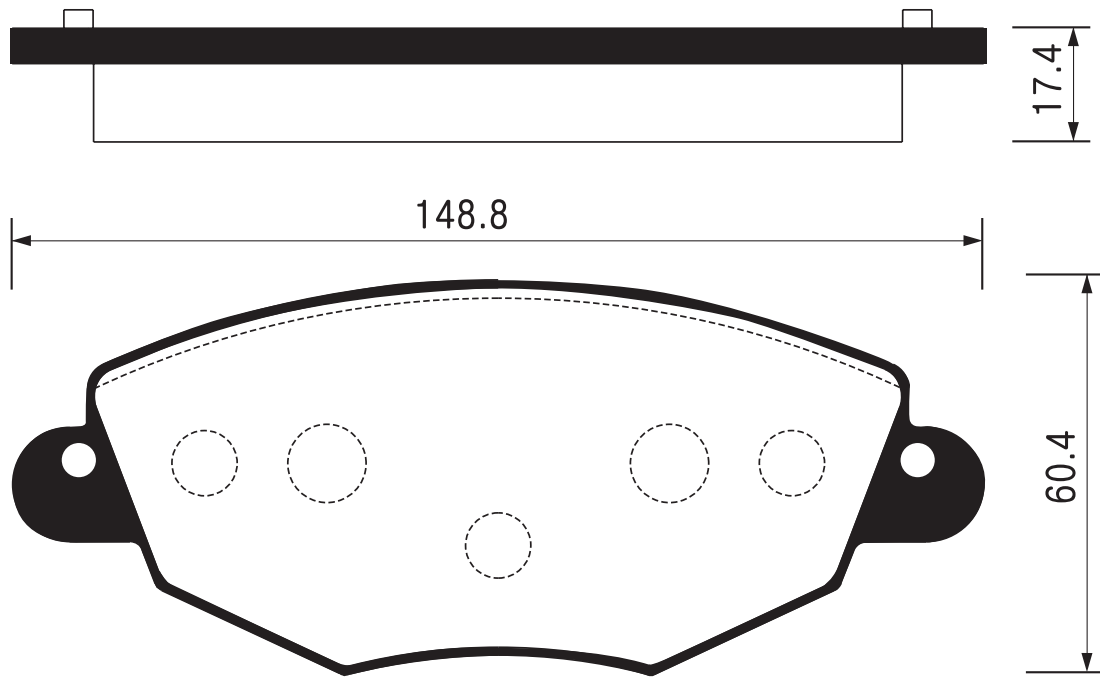

SB No.		MAKER	WVA	FMSI
SP 2030		FORD JAGUAR	23279 23278	7789-D910