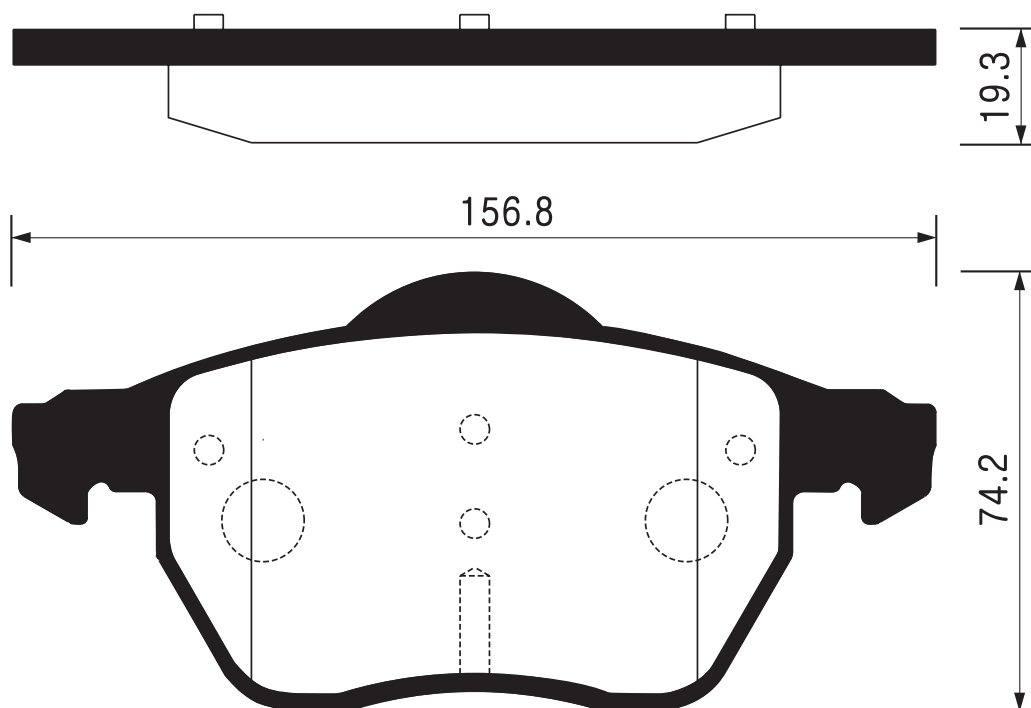

SB No.		MAKER	WVA	FMSI
SP 2001		VOLVO, AUDI SKODA, VOLKSWAGEN SAAB	23106 23107 20676	7715-D840 7764-D840 7711-D840