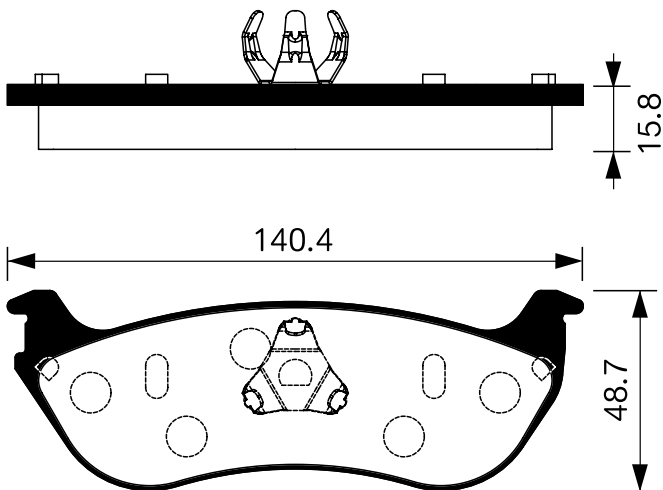

SB No.		MAKER	WVA	FMSI
SP 1339		FORD MERCURY	24016	7555-D674