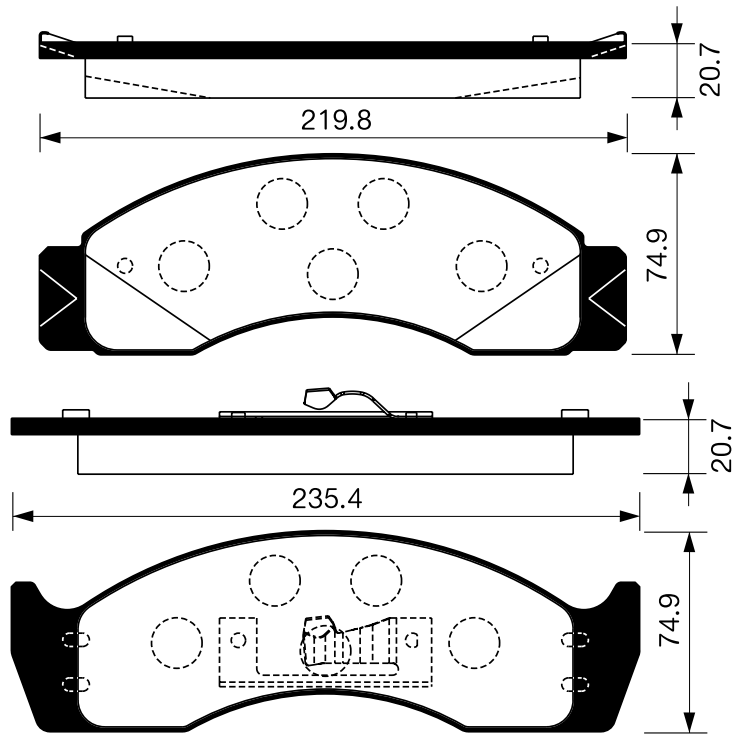

SB No.		MAKER	WVA	FMSI
SP 1317		FORD		7299-D411