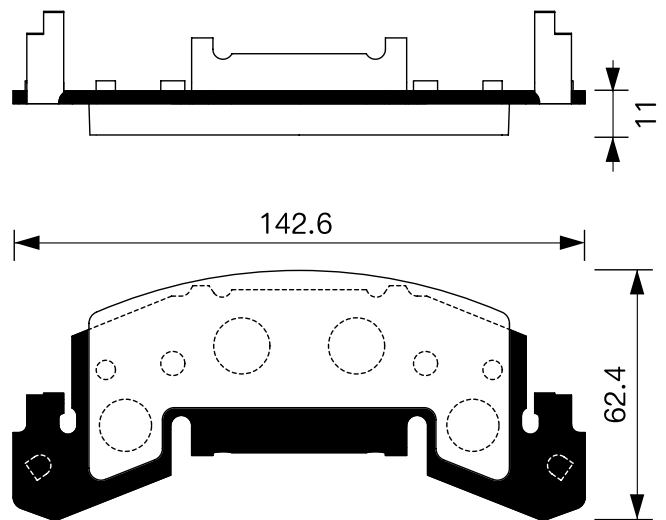

SB No.		MAKER	WVA	FMSI
SP 1328		BUICK, PONTIAC CADILLAC, CHEVROLET OLDSMOBILE		7192-D289