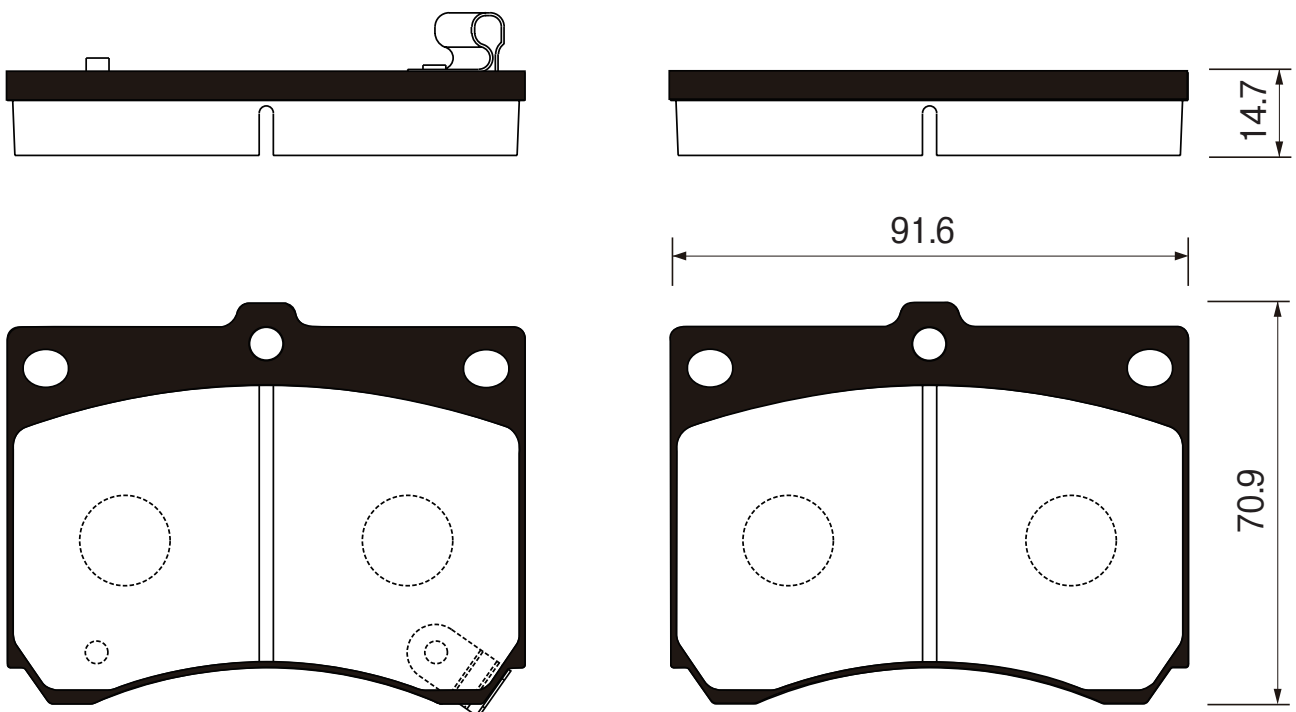

SB No.		MAKER	WVA	FMSI
SP 1216		FORD MAZDA	21539 21440 21541	7353-D473