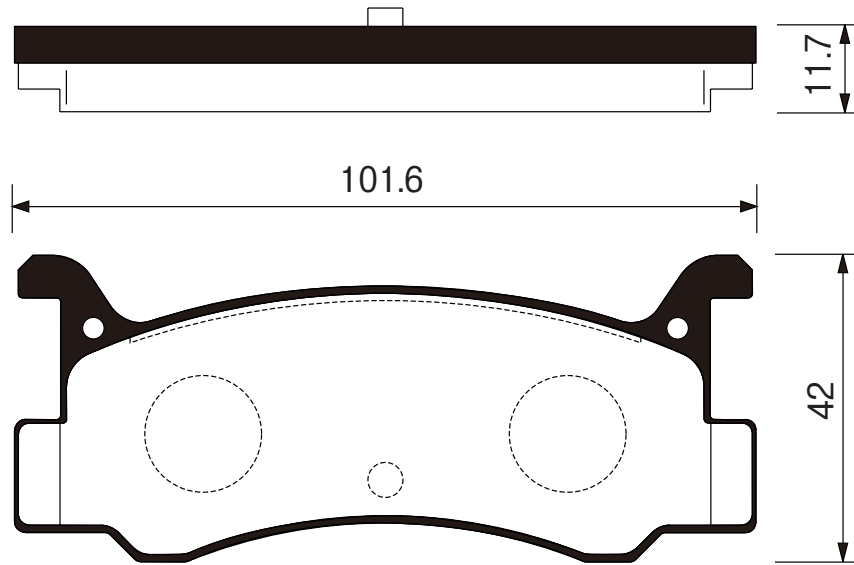

SB No.		MAKER	WVA	FMSI
SP 1212		FORD		

SB No.		MAKER	WVA	FMSI
SP 1213		FORD		

SB No.		MAKER	WVA	FMSI
SP 1214		TOYOTA HOLDEN		

SB No.		MAKER	WVA	FMSI
SP 1215		FORD DAIHATSU MAZDA MERCURY	20008 21951	7257-D366 7453-D573