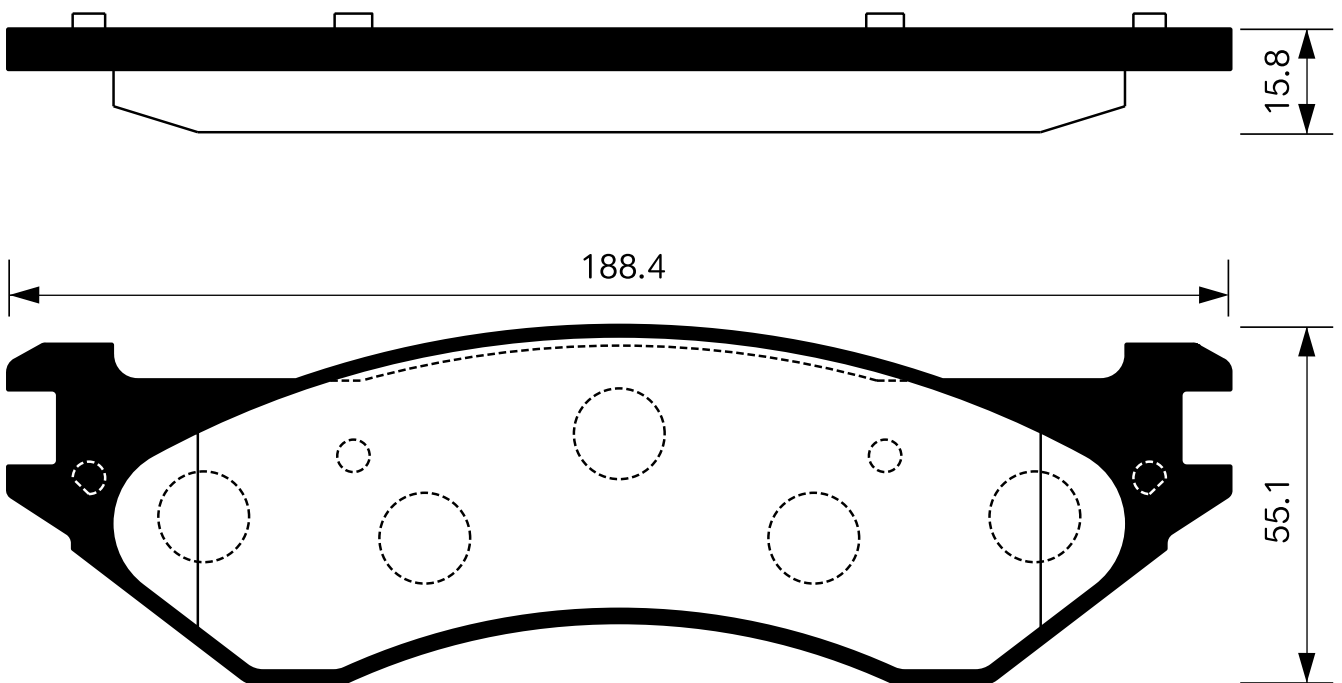

SB No.		MAKER	WVA	FMSI
SP 1312		DODGE		7718-D842