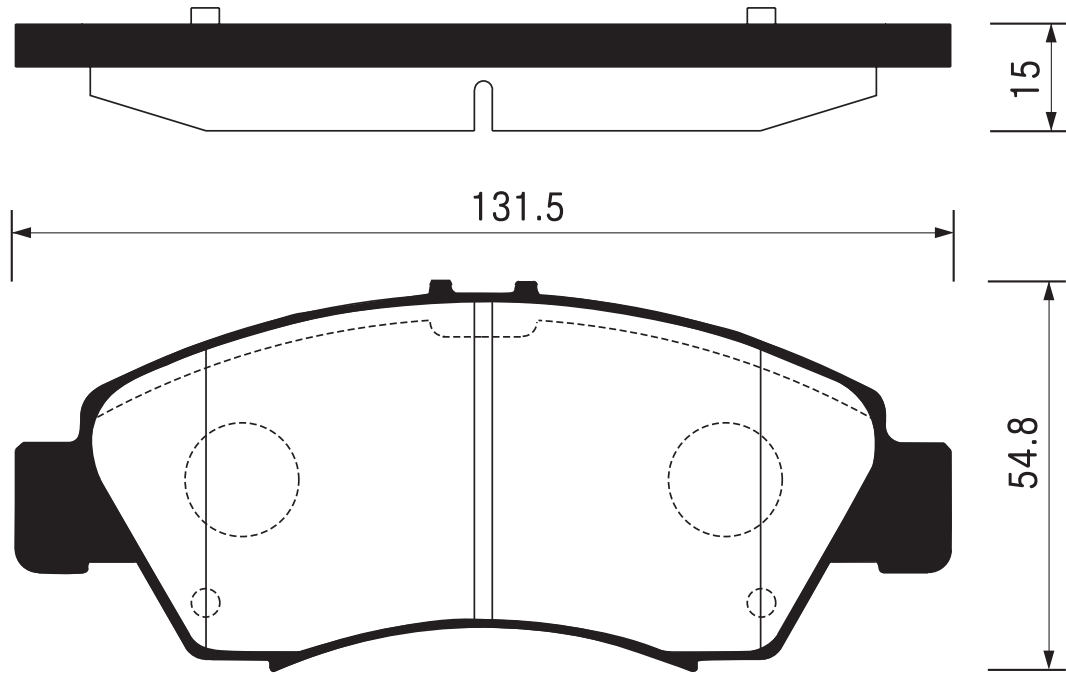

SB No.		MAKER	WVA	FMSI
SP 2032		HONDA	21697 21698 21699