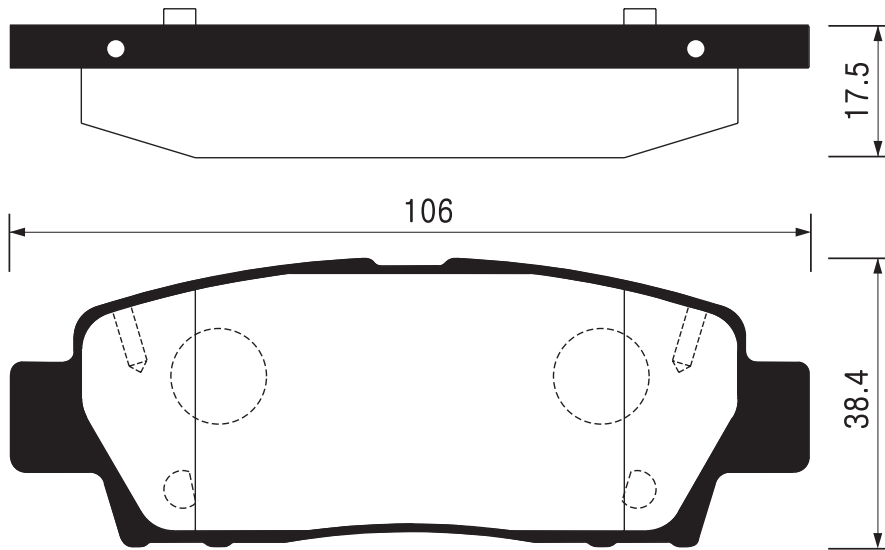

SB No.		MAKER	WVA	FMSI
SP 2022		TOYOTA		7553-D672