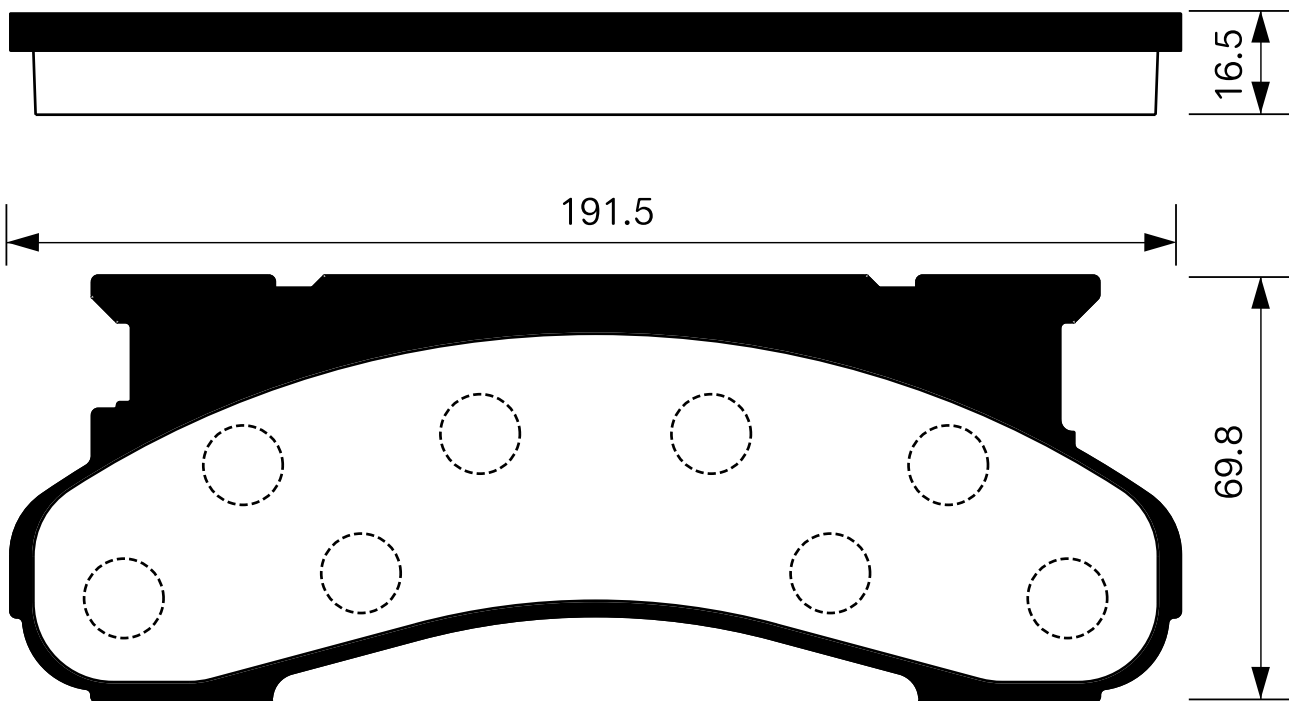

SB No.		MAKER	WVA	FMSI
SP 1304		FORD		7054-D120