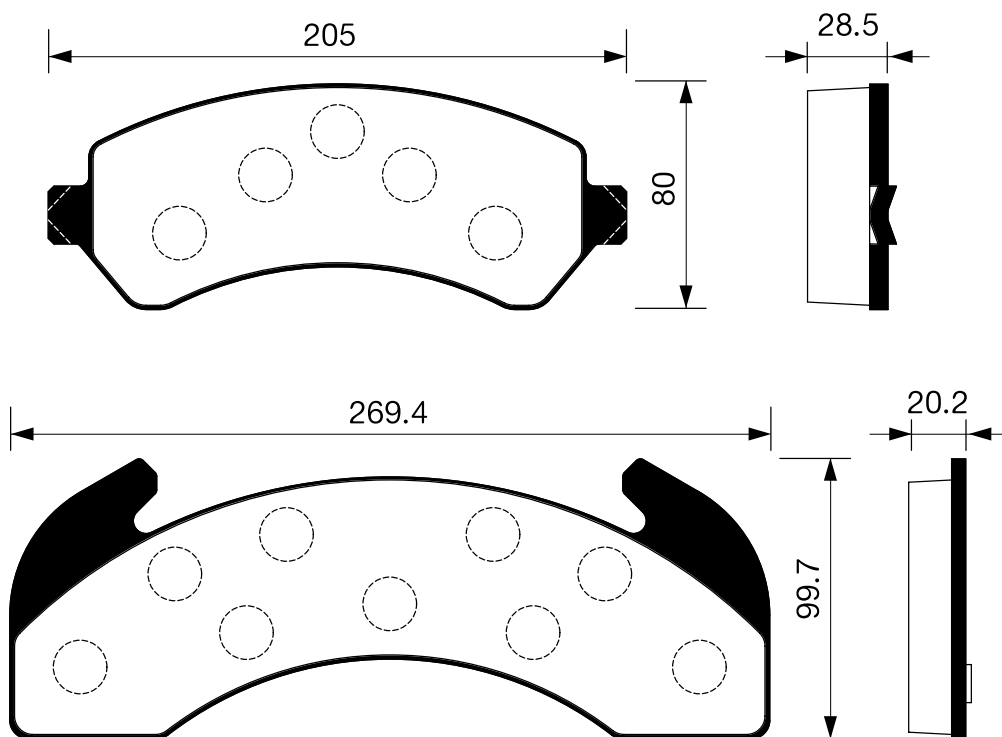

SB No.		MAKER	WVA	FMSI
SP 1316		GMC CHEVROLET INTERNATIONAL TRUCK		7142-D225