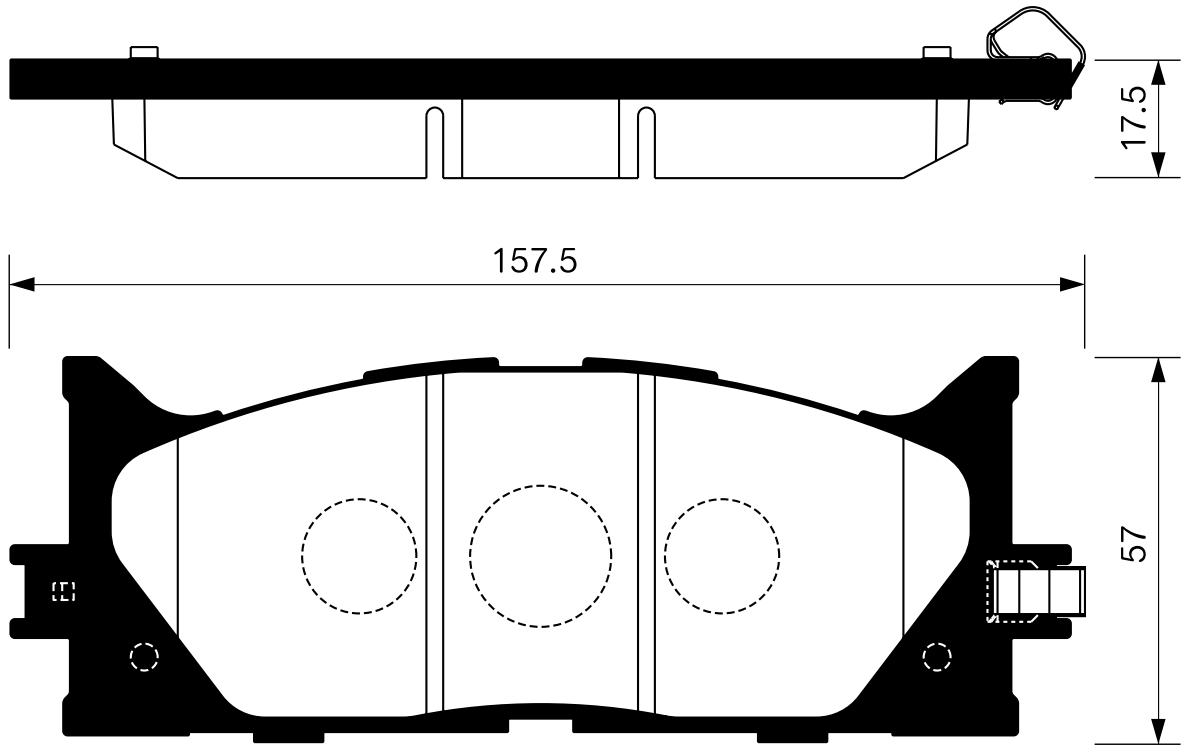

SB No.		MAKER	WVA	FMSI
SP 2080		TOYOTA	24350	8331-D1222