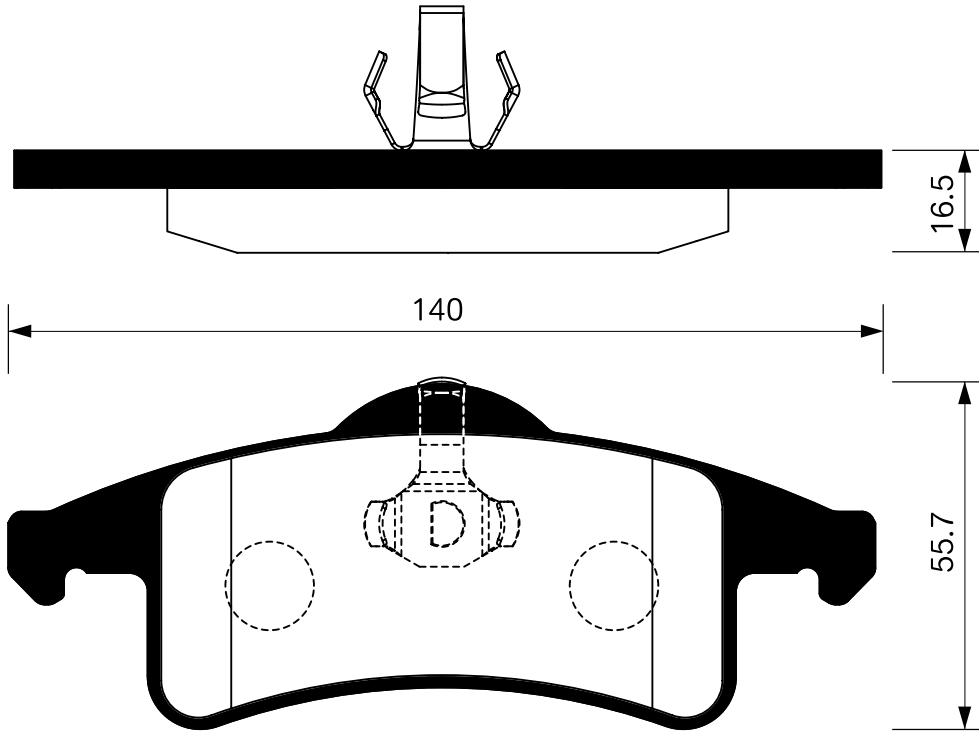

SB No.		MAKER	WVA	FMSI
SP 1344		JEEP	23338 23339	7661-D791