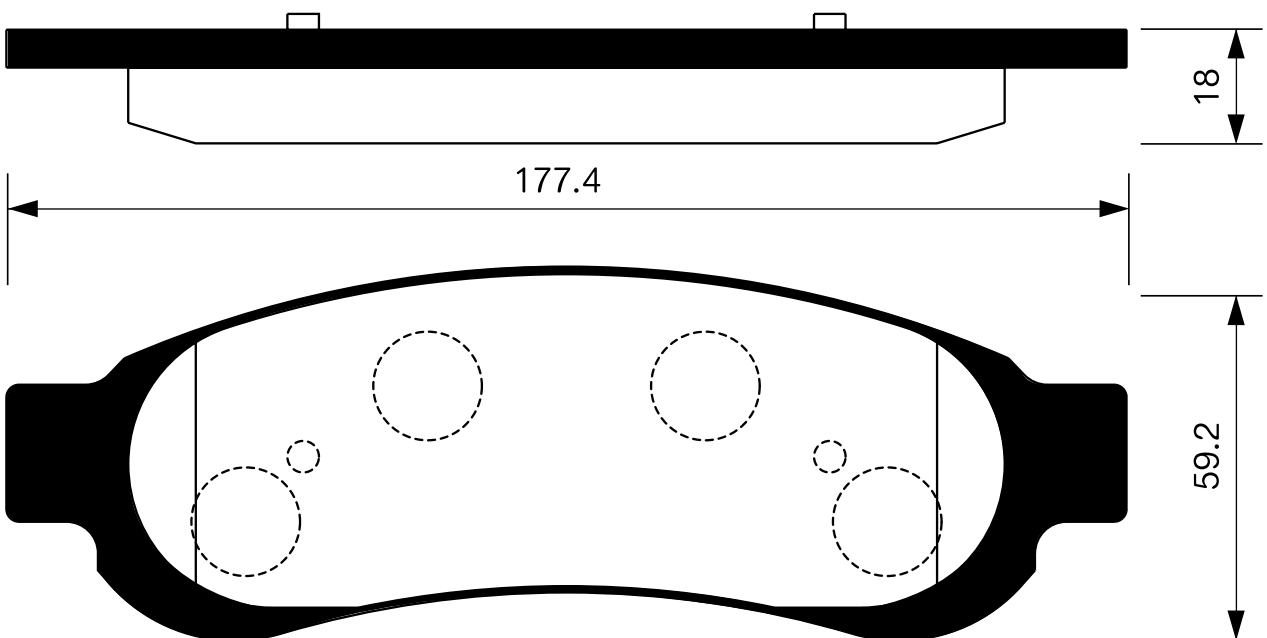

SB No.		MAKER	WVA	FMSI
SP 1352		FORD		7973-D1067