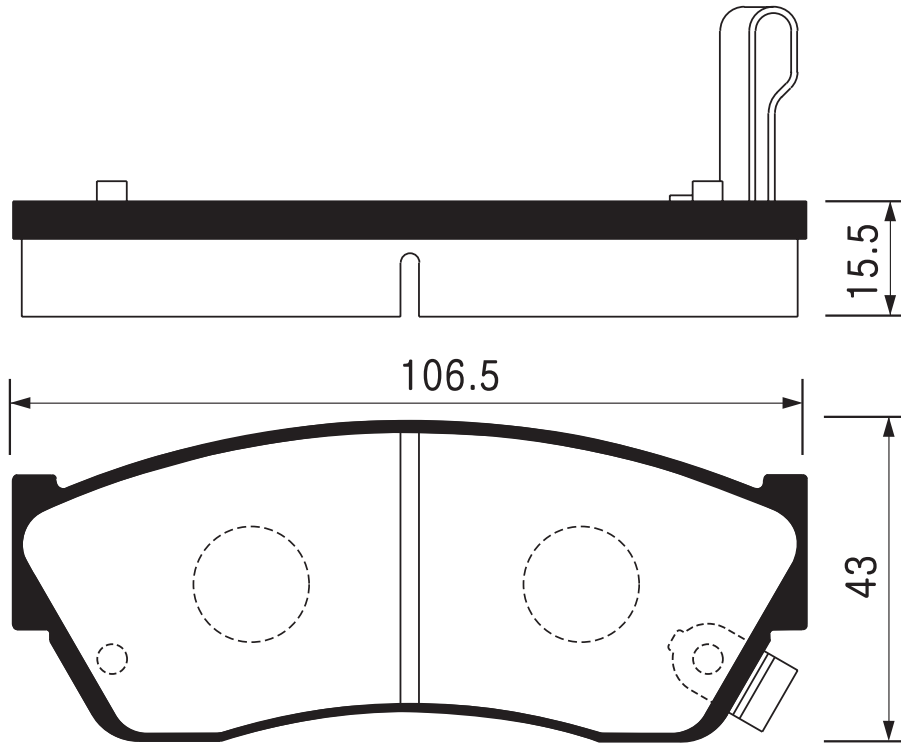

SB No.		MAKER	WVA	FMSI
SP 2009		CHEVROLET, HOLDEN MARUTI, SUBARU SUZUKI, TATA	21333 21334 21335	7331-D451