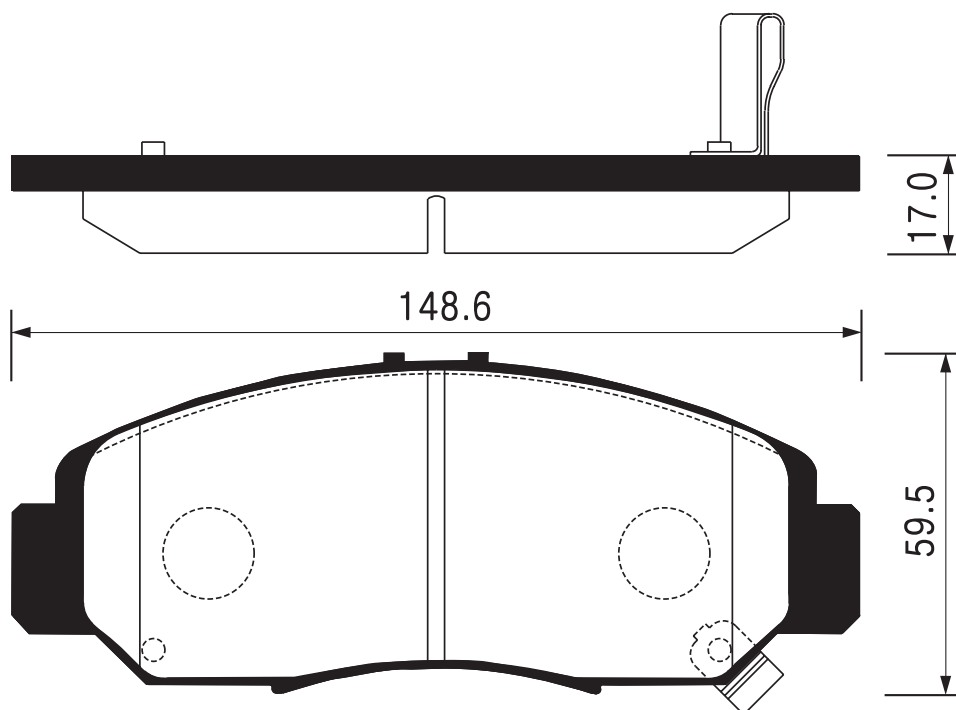

SB No.		MAKER	WVA	FMSI
SP 2012		ACURA HONDA	23729, 24054 24055, 24053 23722	7656-D787 7857-D959 8392-D1276