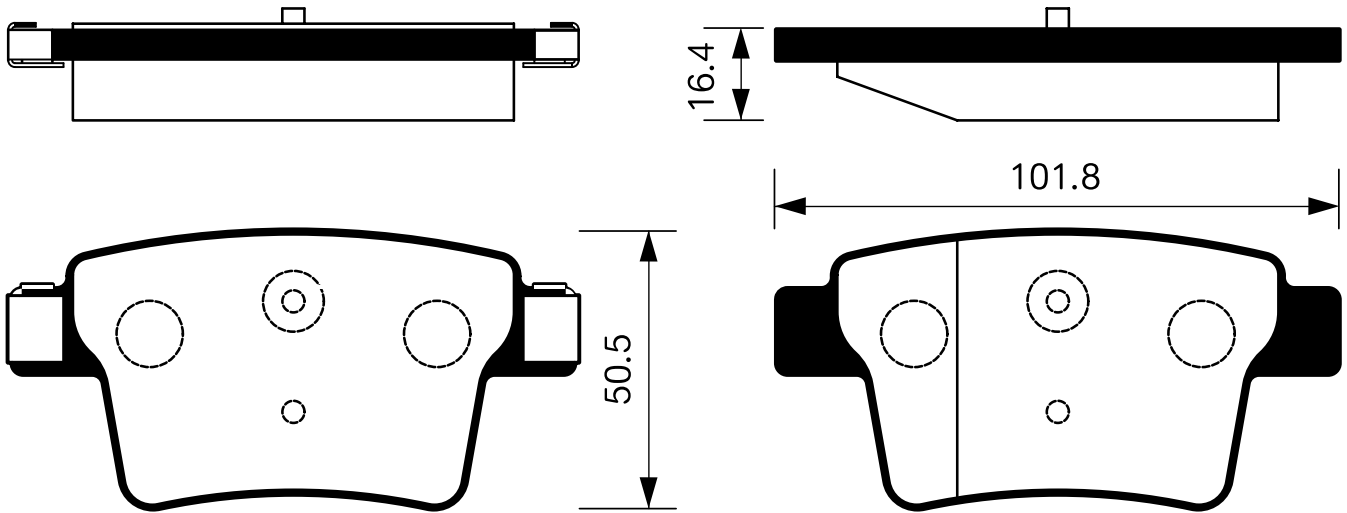

SB No.		MAKER	WVA	FMSI
SP 2095		FORD MERCURY	24260	7976-D1071