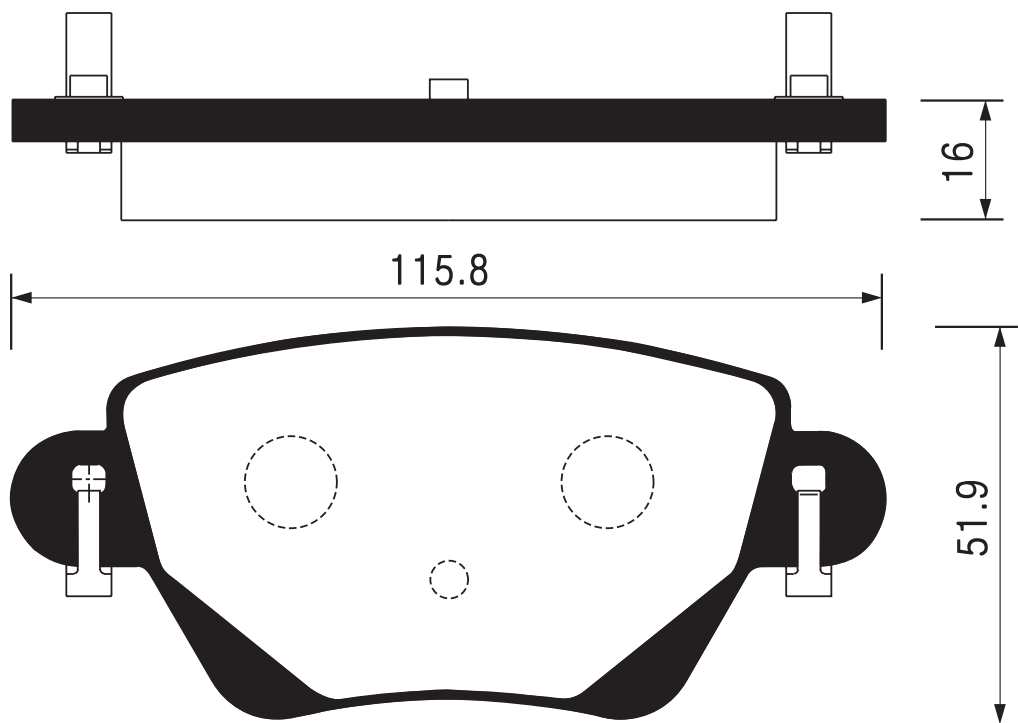

SB No.		MAKER	WVA	FMSI
SP 2031		FORD JAGUAR	23557	7790-D911