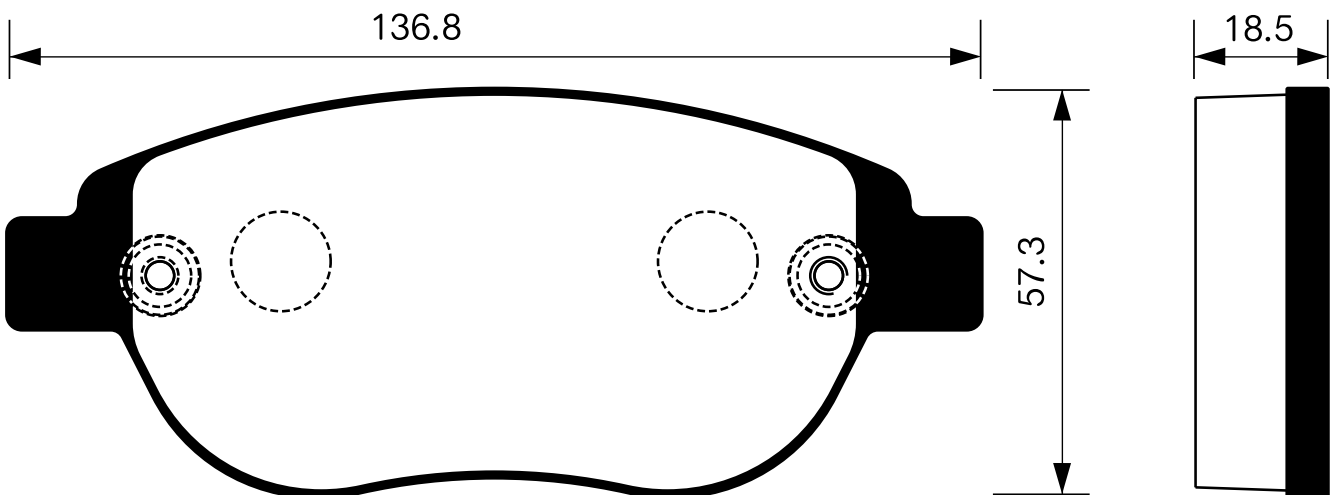

SB No.		MAKER	WVA	FMSI
SP 2073		CITROEN PEUGEOT	23600