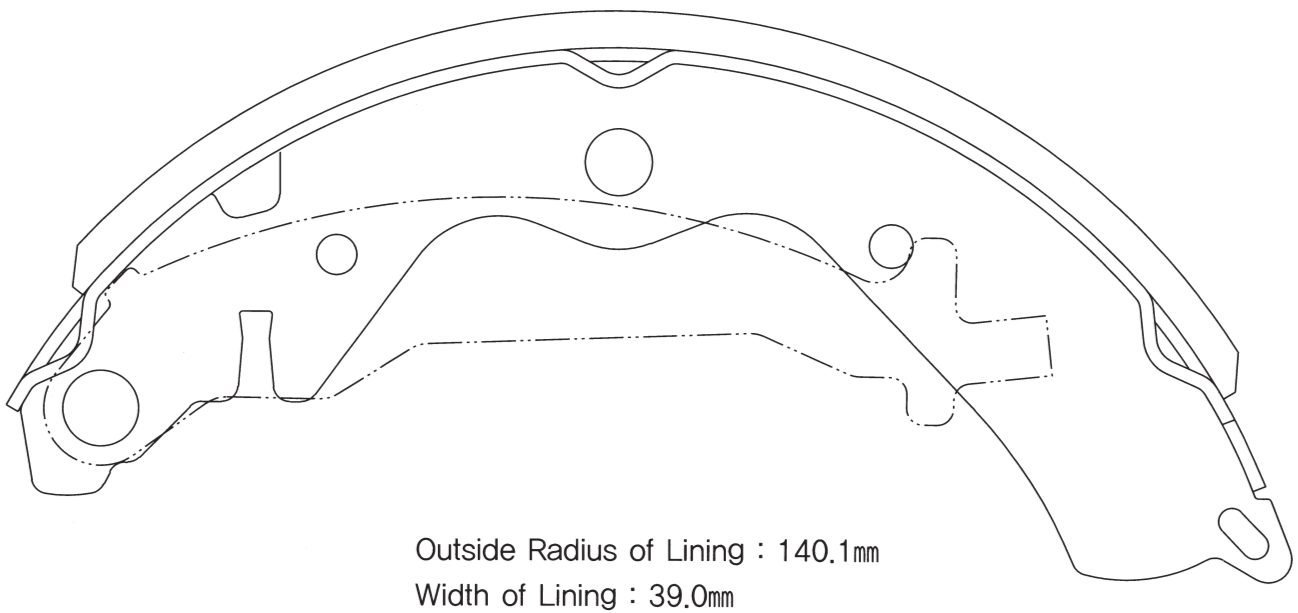

SB No.		MAKER	MODEL
SA 059		DAEWOO	DAMAS, LABO