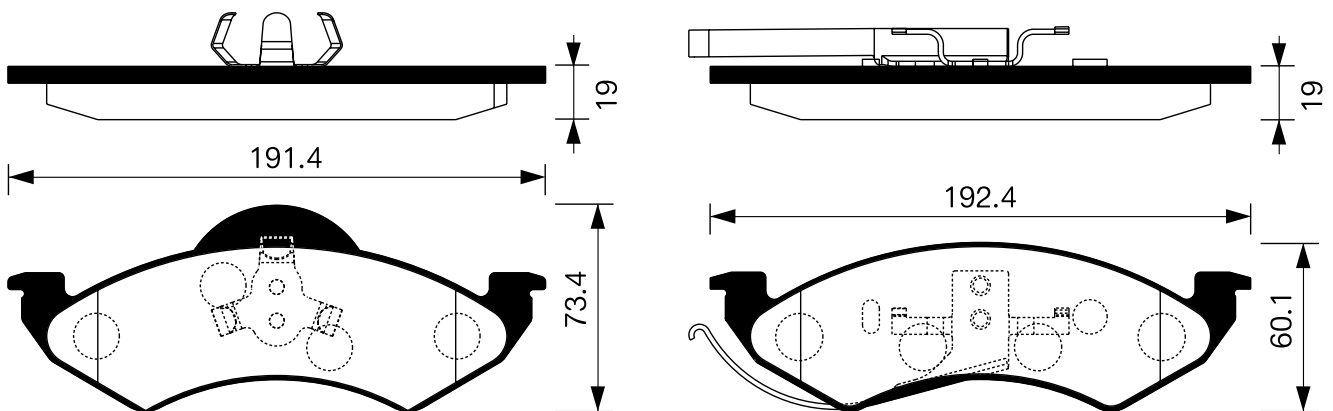

SB No.		MAKER	WVA	FMSI
SP 1346		HONDA ROVER	20099 20104 20108	7229-D334

SB No.		MAKER	WVA	FMSI
SP 1347		DODGE		7616-D746