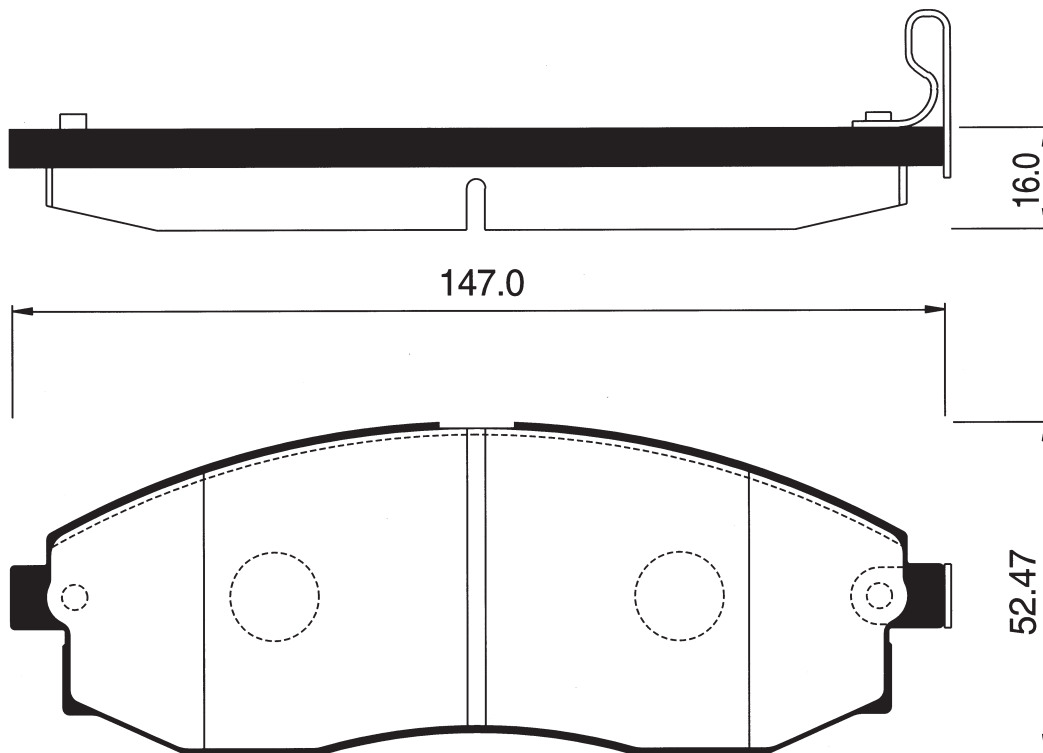

SB No.		MAKER	WVA	FMSI
SP 1100		HYUNDAI