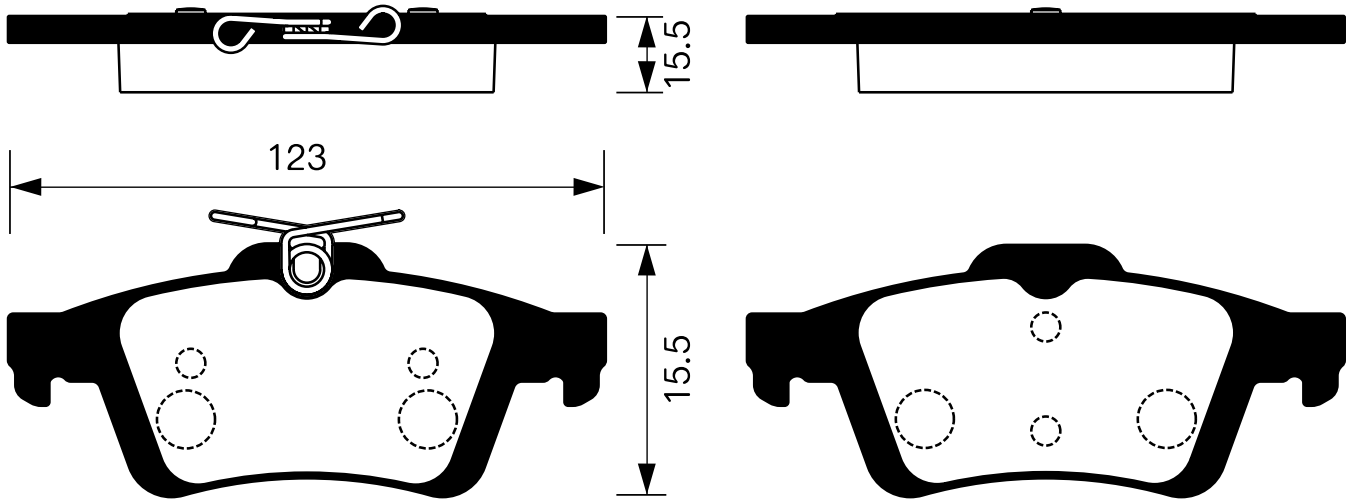

SB No.		MAKER	WVA	FMSI
SP 2091		FORD MAZDA VOLVO		7957-D1095