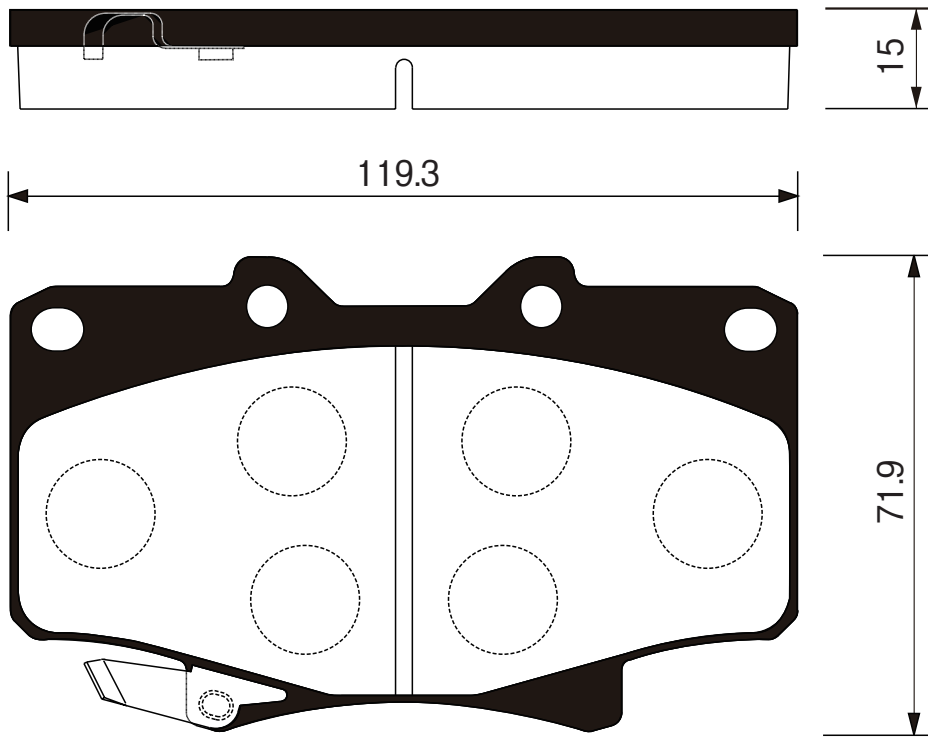

SB No.		MAKER	WVA	FMSI
SP 1217		TOYOTA	21775 21776	7298-D502