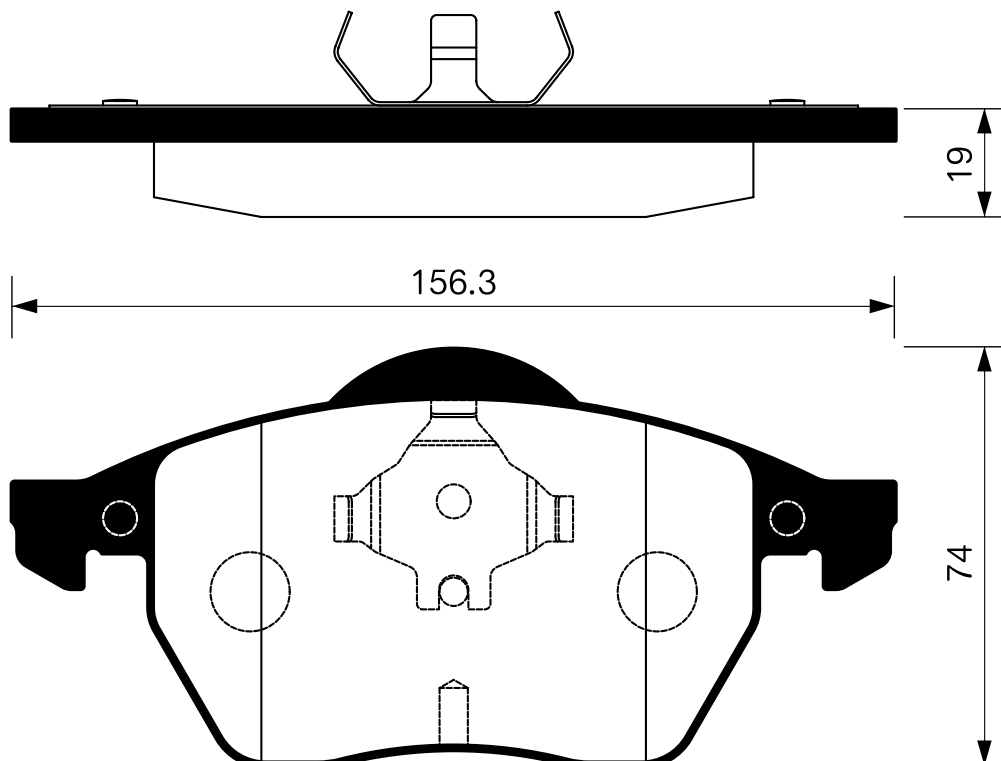

SB No.		MAKER	WVA	FMSI
SP 2097		AUDI SEAT SKODA VOLKSWAGEN	23392 21911 21848	7710-D687