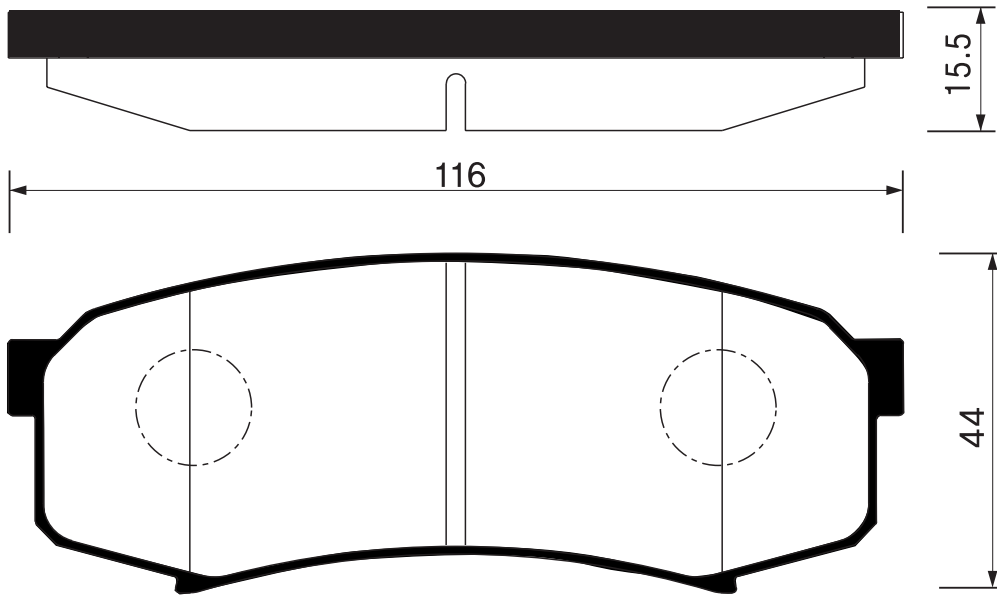

SB No.		MAKER	WVA	FMSI
SP 2040		LEXUS TOYOTA	21947	7487-D606