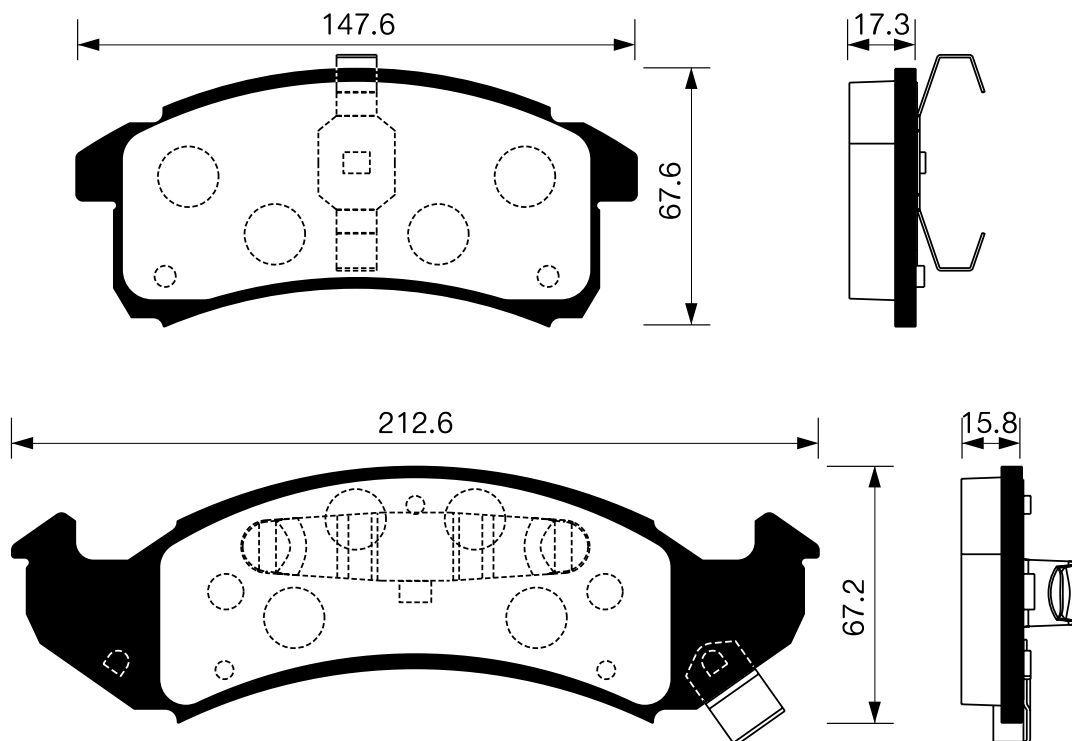

SB No.		MAKER	WVA	FMSI
SP 1286		BUICK, CADILLAC CHEVROLET, OLDSMOBILE PONTIAC		7384-D505