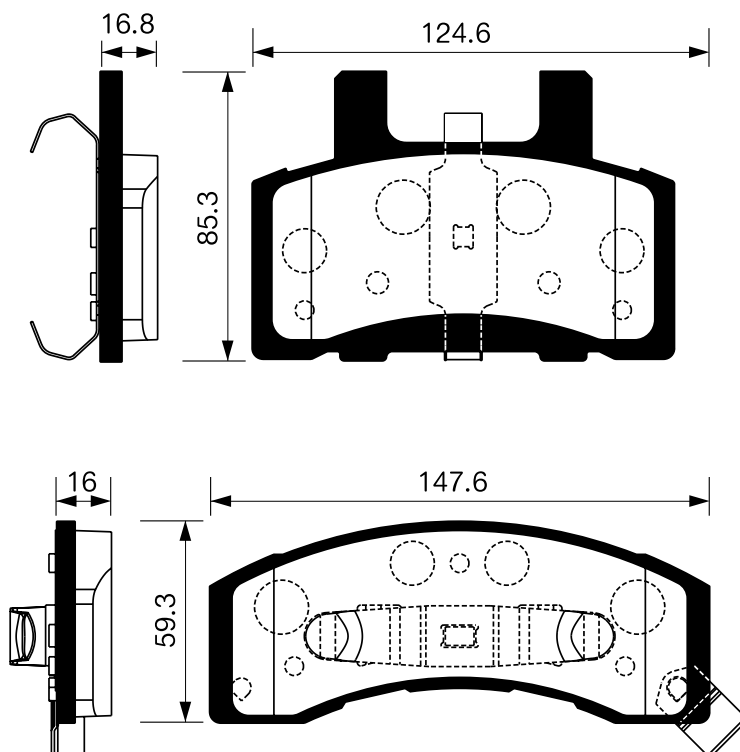

SB No.		MAKER	WVA	FMSI
SP 1288		DODGE GMC CHEVROLET		7260-D370 7260-D845