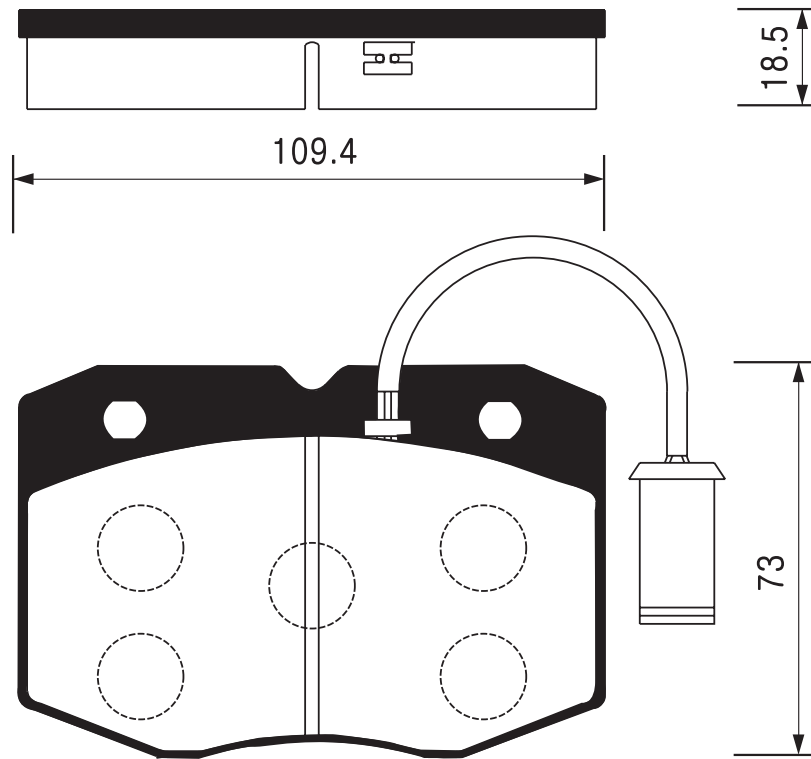

SB No.		MAKER	WVA	FMSI
SP 2014		IVECO	29037 29038