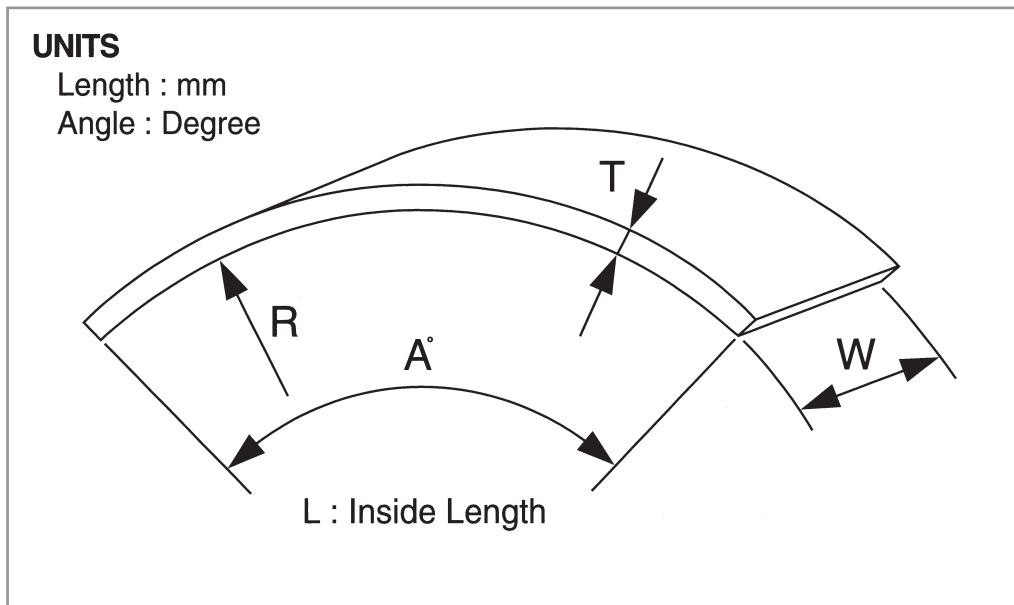

BRAKE LINING-for Passenger Car

MODEL	PART NO.	PO	YEAR	SPEC.					REMARK
				W	T	L	R	A	
SHINJIN JEEP(OLD)		RR		52.0	5.60	270	120	129	
SHINJIN JEEP(NEW)		RR SEC		52.0	5.60	294	135	125	
SHINJIN JEEP(NEW)		RR PRI		52.0	5.60	260	135	110	
SONATA		RR		42.0	5.00	208	109	110