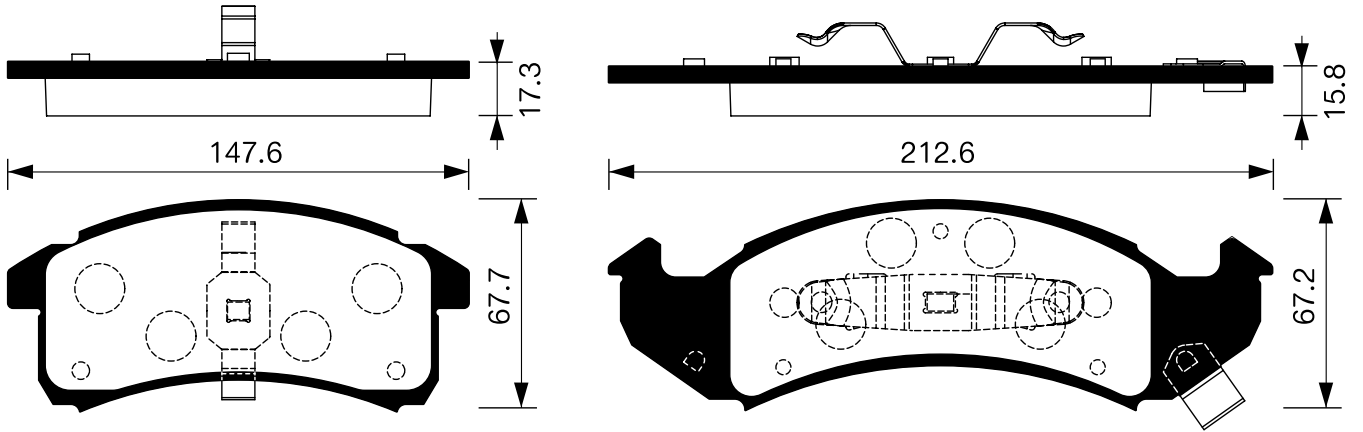

SB No.		MAKER	WVA	FMSI
SP 1321		BUICK, CADILLAC CHEVROLET, OLDSMOBILE PONTIAC		7384-D623