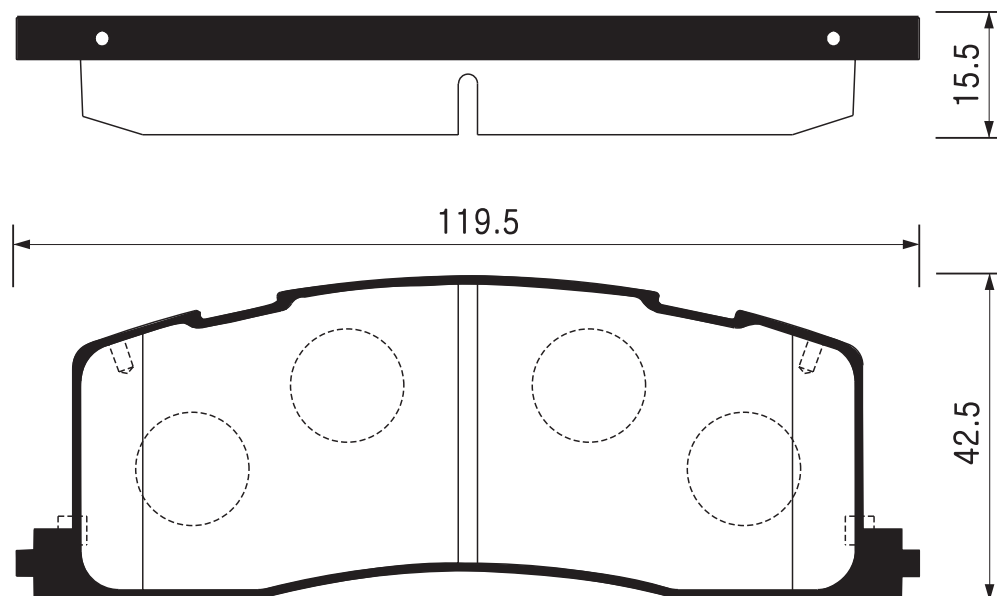

SB No.		MAKER	WVA	FMSI
SP 2036		TOYOTA	21688	7381-D501