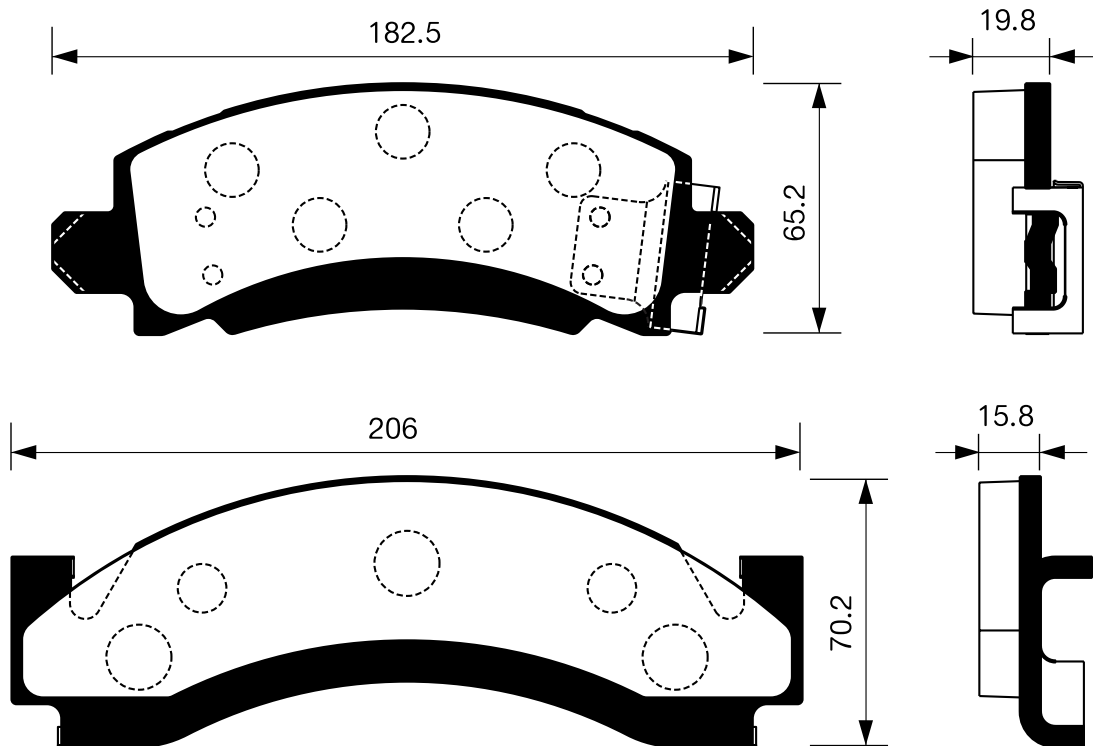

SB No.		MAKER	WVA	FMSI
SP 1306		GMC CHEVROLET DODGE GMC		7081-D149