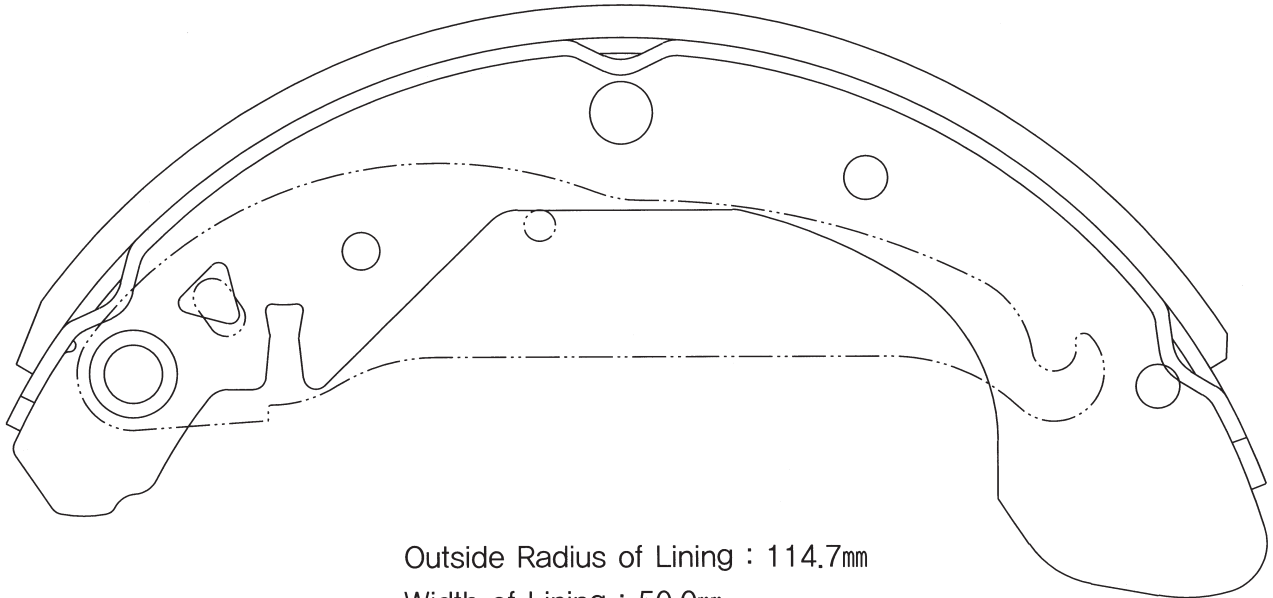

SB No.		MAKER	MODEL
SA 103		DAEWOO	REZZO(TACUMA)

Outside Radius of Lining : 114.7mm
Width of Lining : 50.0mm

SB No.		MAKER	MODEL
SA 111		KIA HYUNDAI	OPTIMA(MAGENTIS) EF SONATA(98-01), LAVITA (MATRIX)