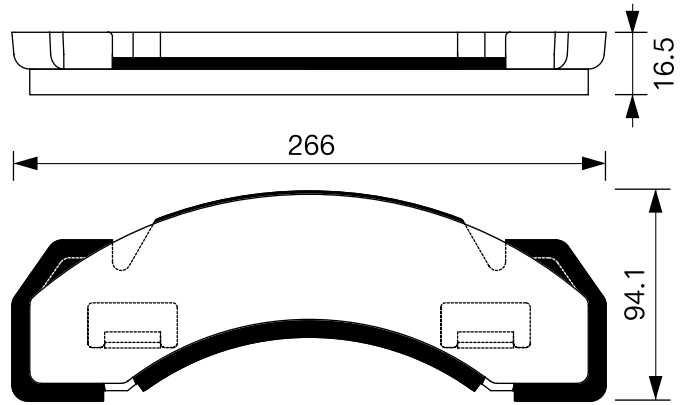

SB No.		MAKER	WVA	FMSI
SP 1327		INTERNATIONAL TRUCK		7108-D184