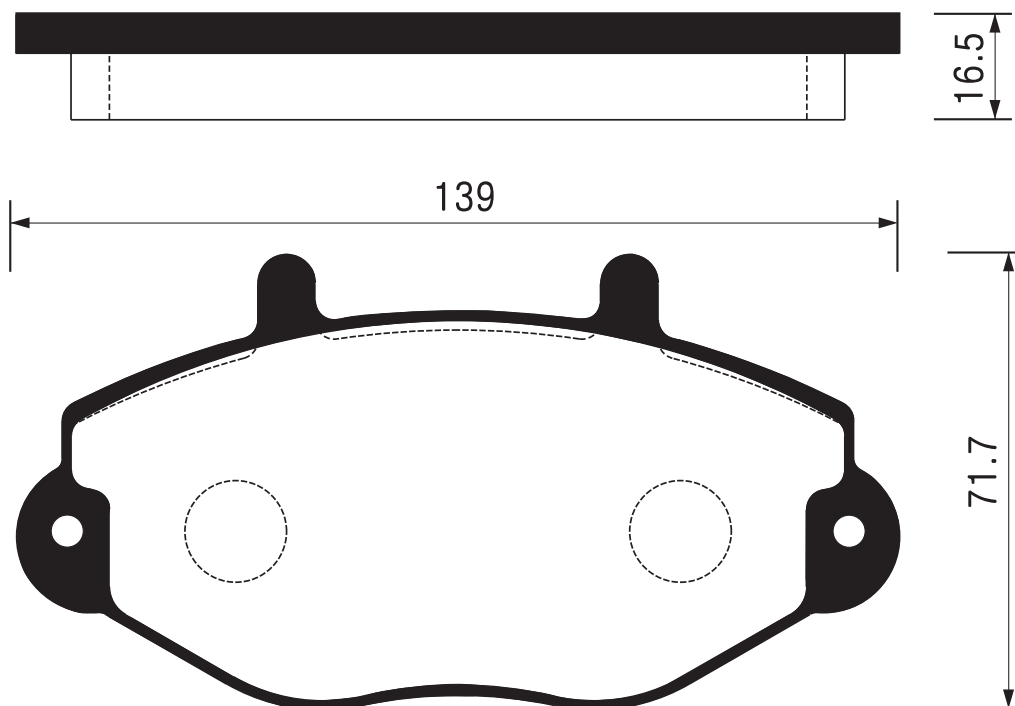

SB No.		MAKER	WVA	FMSI
SP 2019		FORD	21269