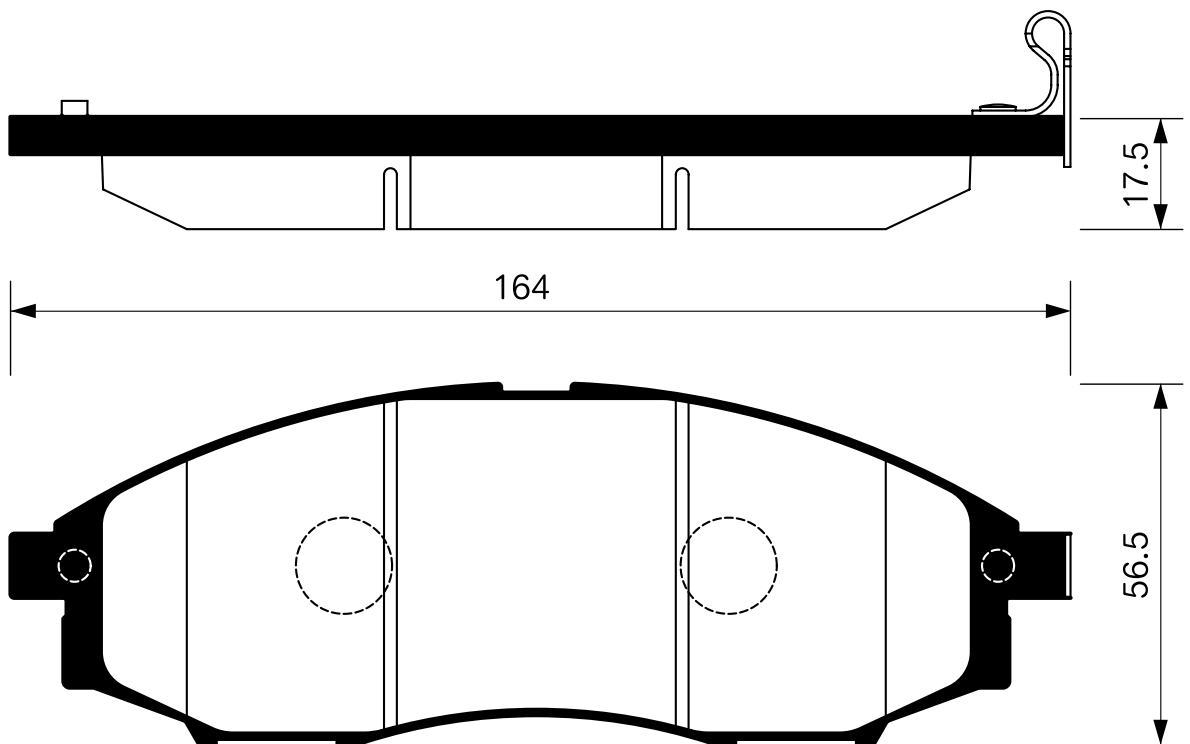

SB No.		MAKER	WVA	FMSI
SP 2078		NISSAN	23970 23971 23972	7703-D830 7876-D830