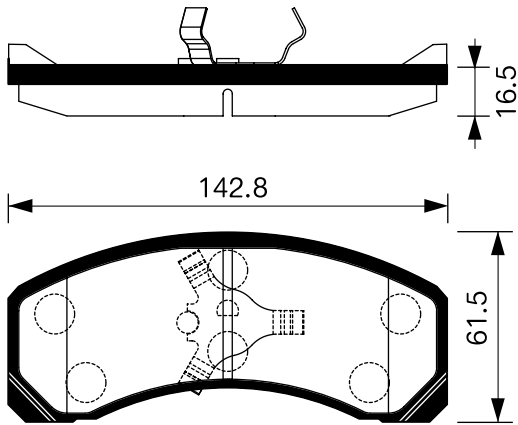

SB No.		MAKER	WVA	FMSI
SP 1338		FORD LINCOLN MERCURY		7501-D199