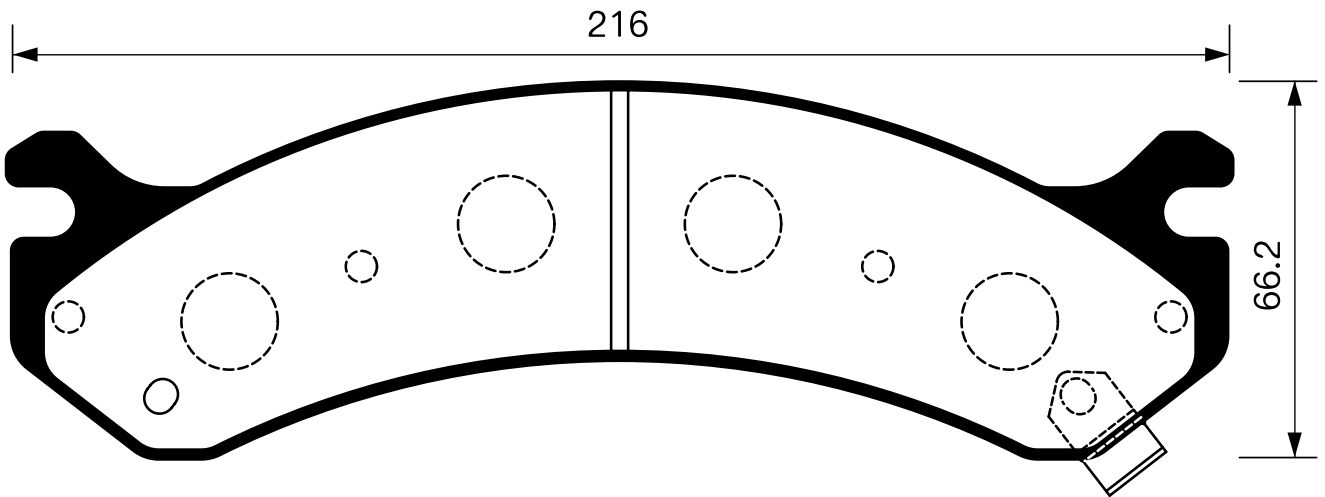

SB No.		MAKER	WVA	FMSI
SP 1309		AM GENERAL, CADILLAC CHEVROLET, GMC HUMMER		7652-D784