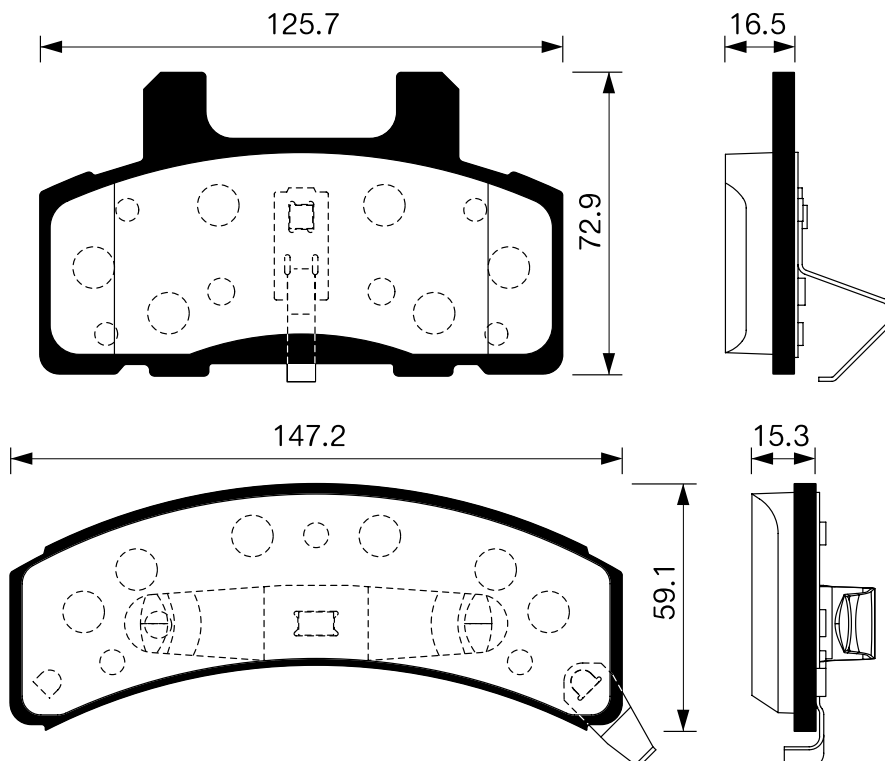

SB No.		MAKER	WVA	FMSI
SP 1308		CHEVROLET		7259-D368