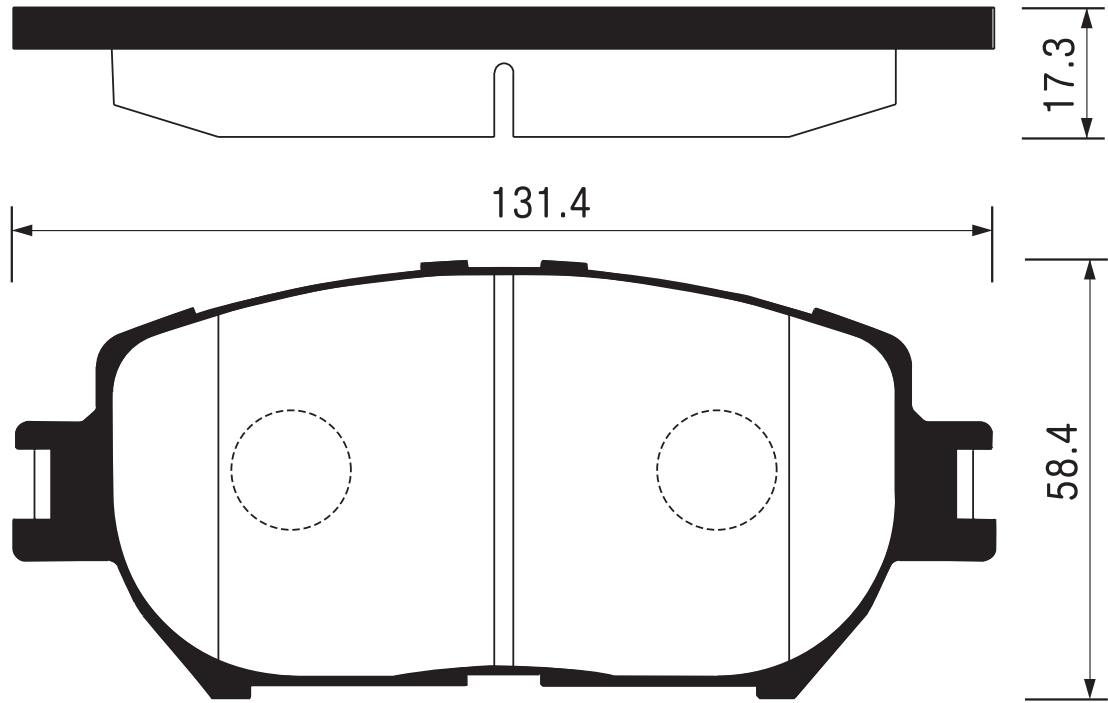

SB No.		MAKER	WVA	FMSI
SP 2037		LEXUS TOYOTA	23928 23806	7787-D908 7787-D1052