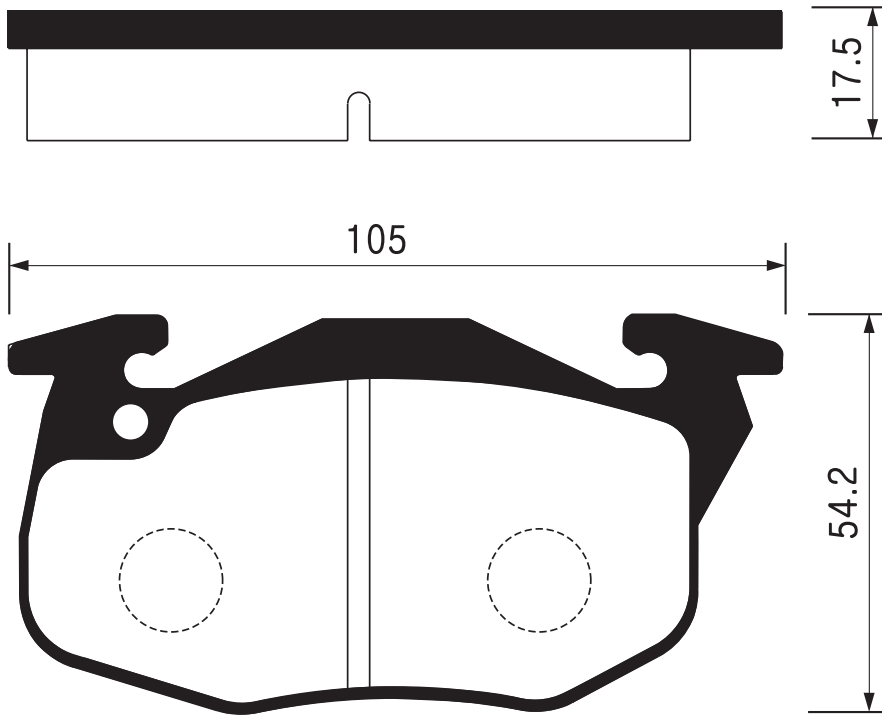

SB No.		MAKER	WVA	FMSI
SP 2003		DALLAS PEUGEOT RENAULT	20905 20906 20986 20987	7261-D371