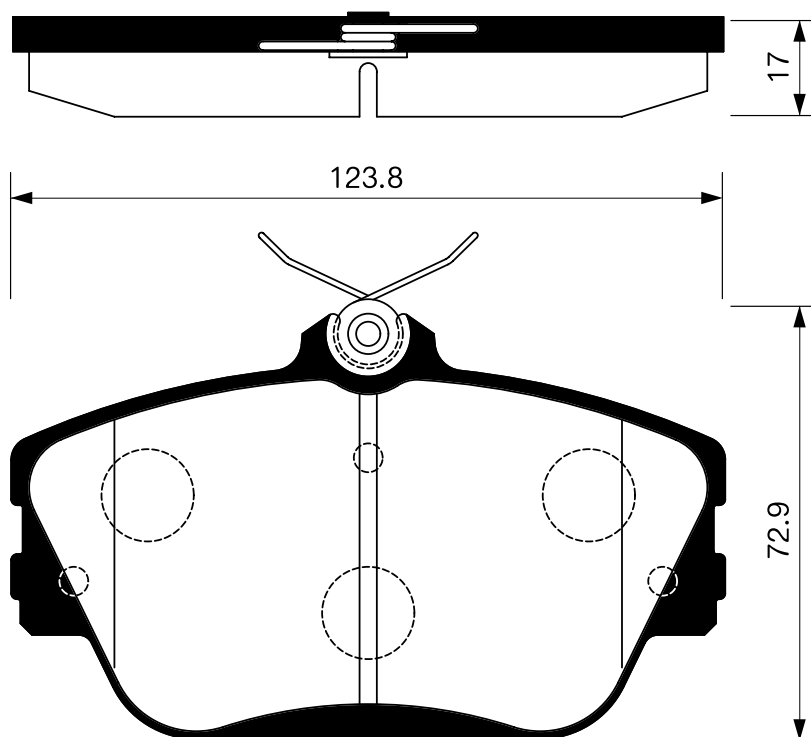

SB No.		MAKER	WVA	FMSI
SP 1268		FORD		7476-D598 7633-D765