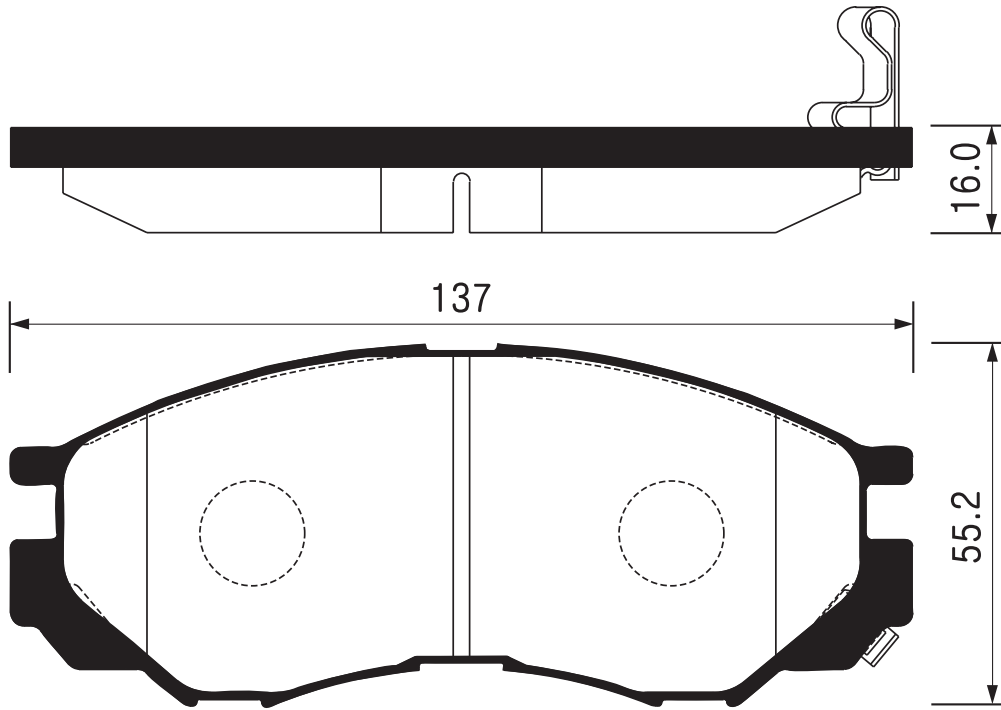

SB No.		MAKER	WVA	FMSI
SP 2011		MITSUBISHI	23290