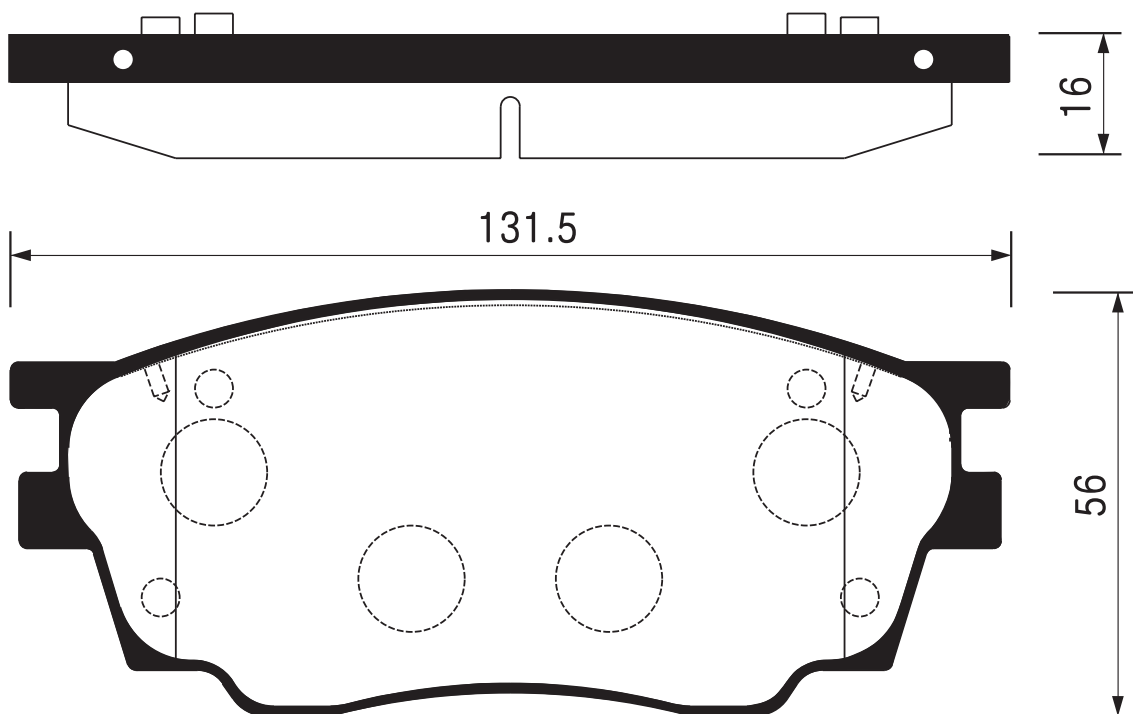

SB No.		MAKER	WVA	FMSI
SP 2027		MAZDA	24246 24248 24249 24247