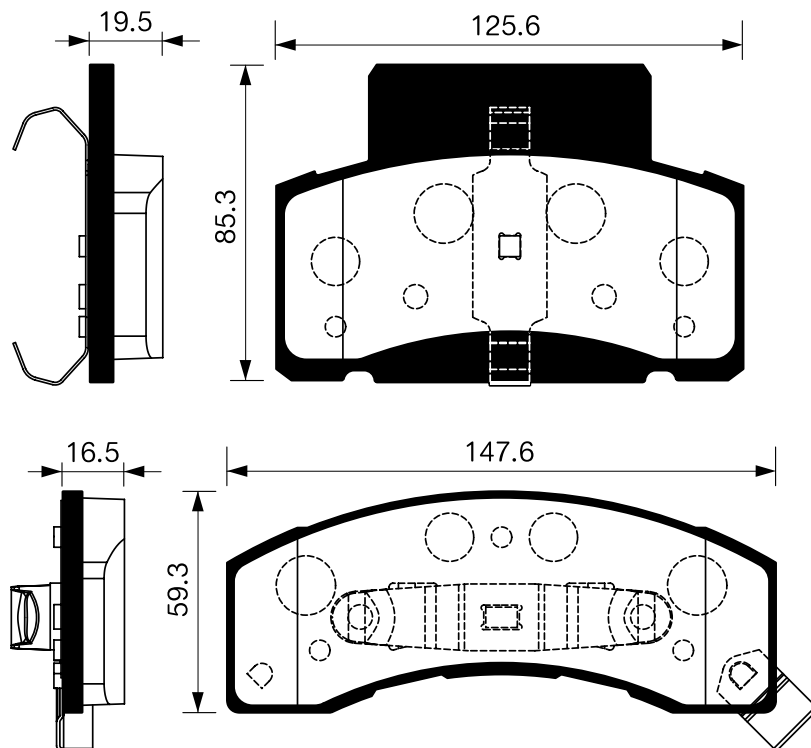

SB No.		MAKER	WVA	FMSI
SP 1318		DODGE CHEVROLET GMC		7339-D459