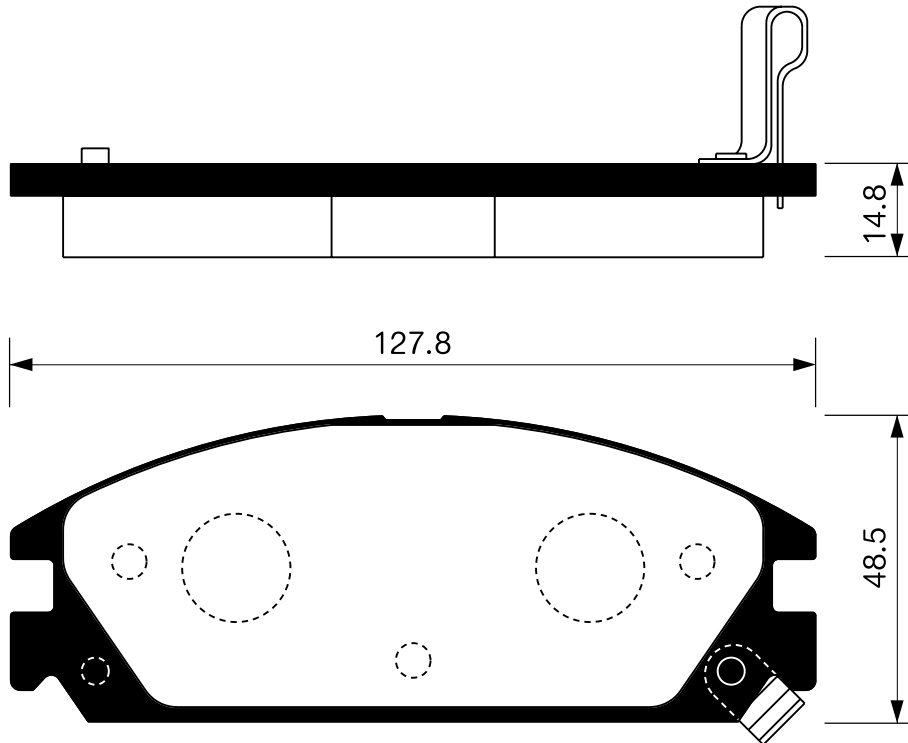

SB No.		MAKER	WVA	FMSI
SP 1346		HONDA ROVER	20099 20104 20108	7229-D334

SB No.		MAKER	WVA	FMSI
SP 1347		DODGE		7616-D746