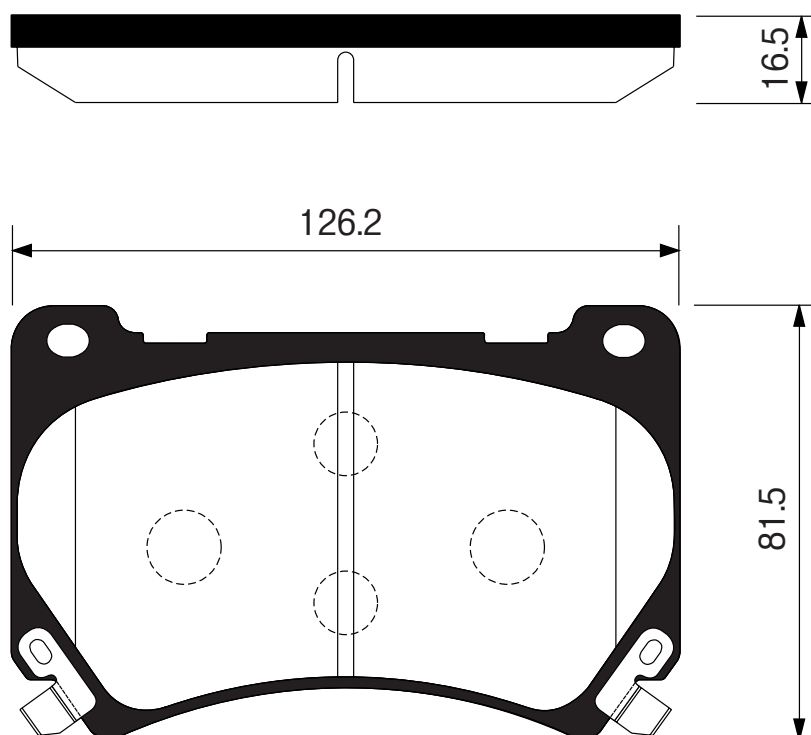

SB No.		MAKER	WVA	FMSI
SP 1206		HYUNDAI