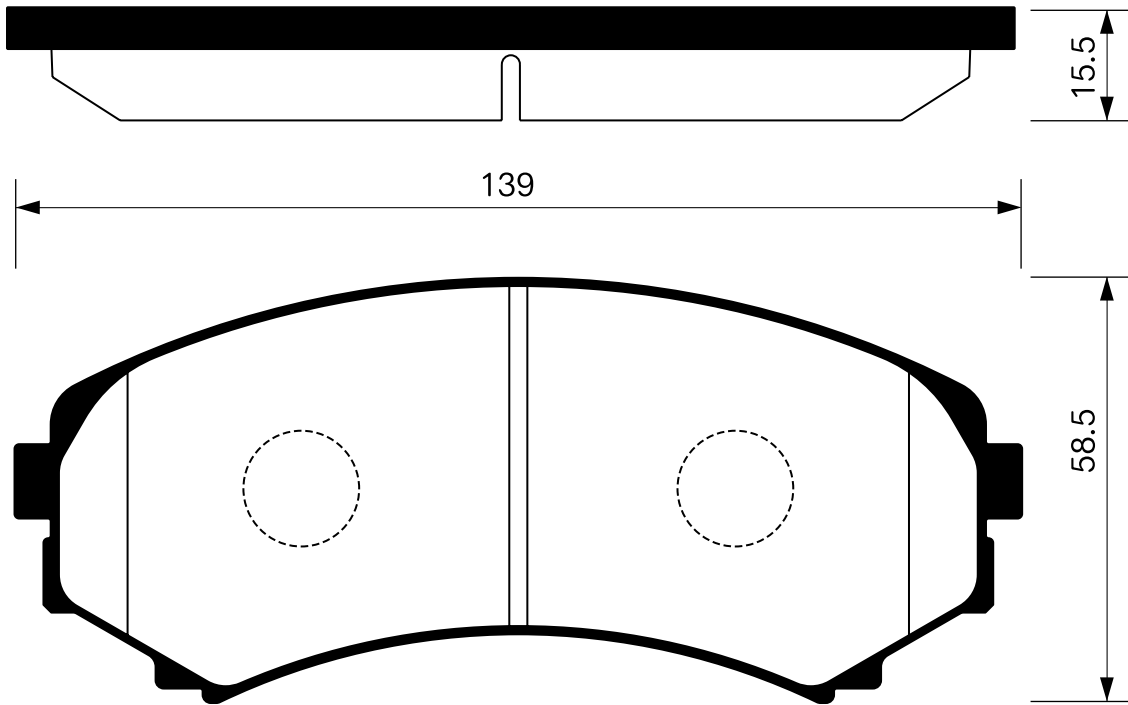

SB No.		MAKER	WVA	FMSI
SP 2075		MAZDA MITSUBISHI	23288 24066	7429-D550 7742-D867