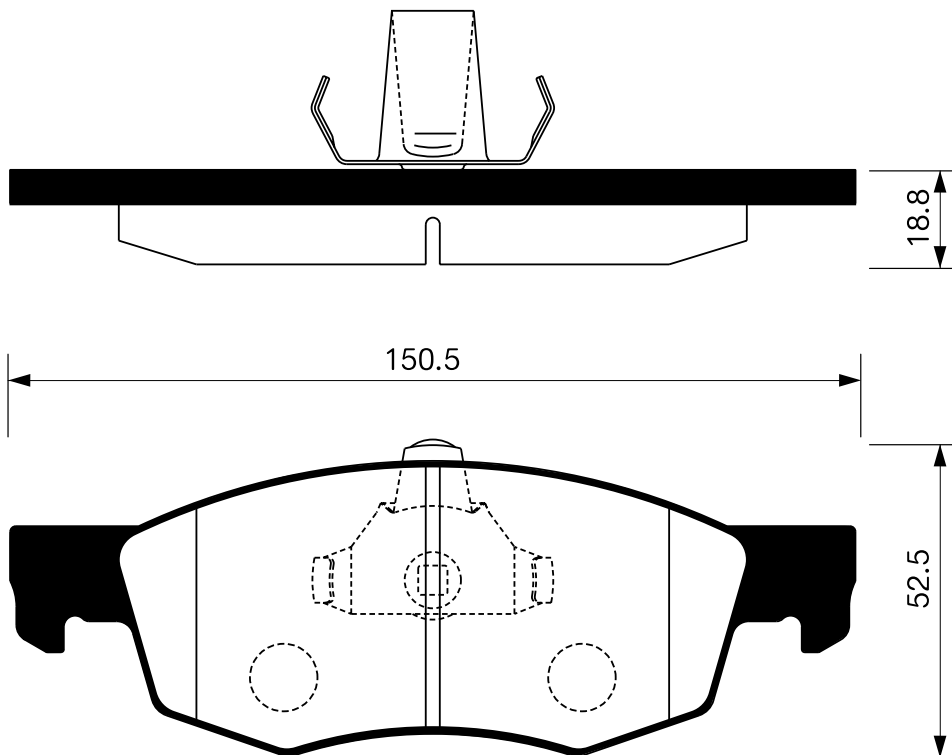

SB No.		MAKER	WVA	FMSI
SP 1198		FIAT	23842 20907