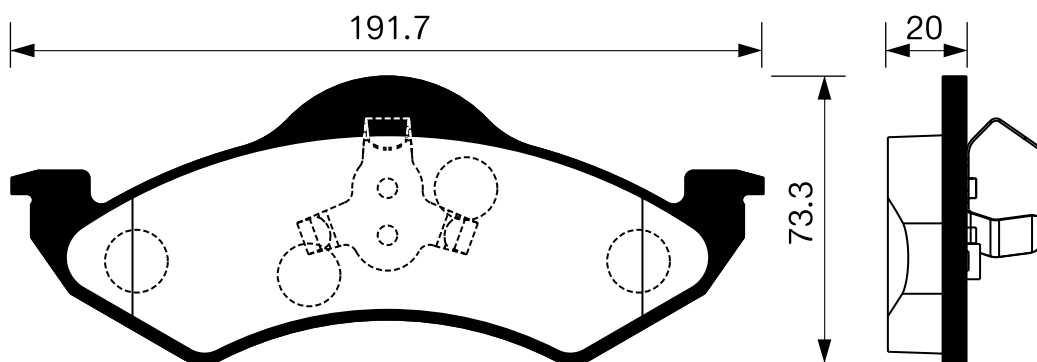

SB No.		MAKER	WVA	FMSI
SP 1310		DODGE	23666 23668	7616-D820