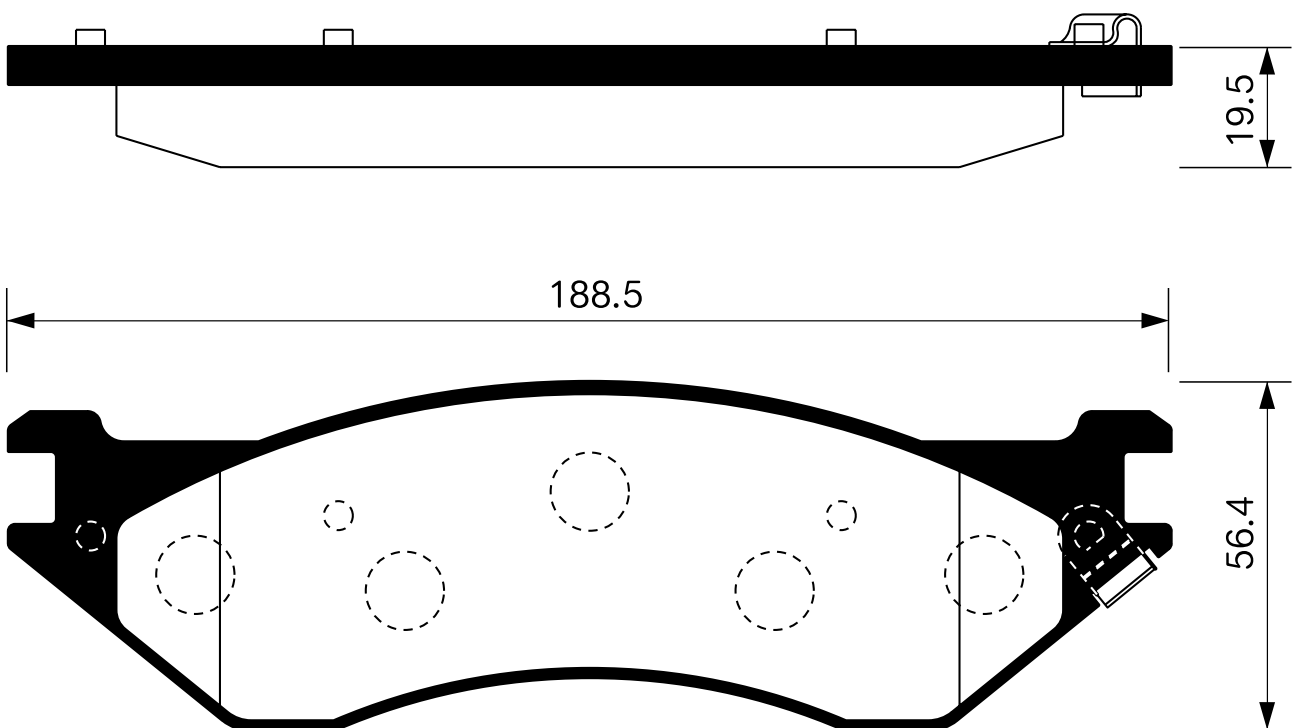

SB No.		MAKER	WVA	FMSI
SP 1356		DODGE		7752-D702