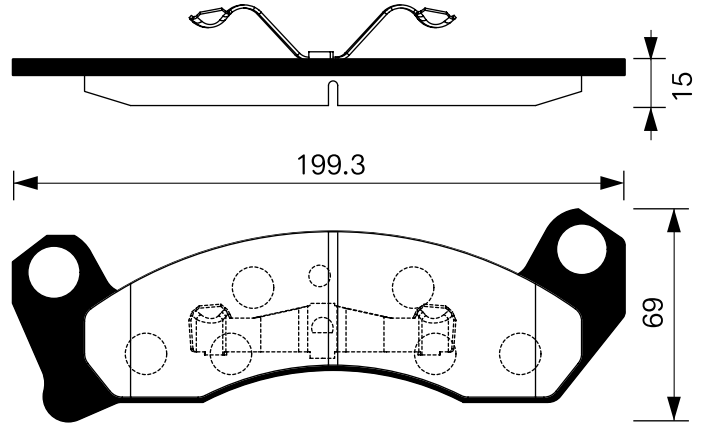

SB No.		MAKER	WVA	FMSI
SP 1338		FORD LINCOLN MERCURY		7501-D199