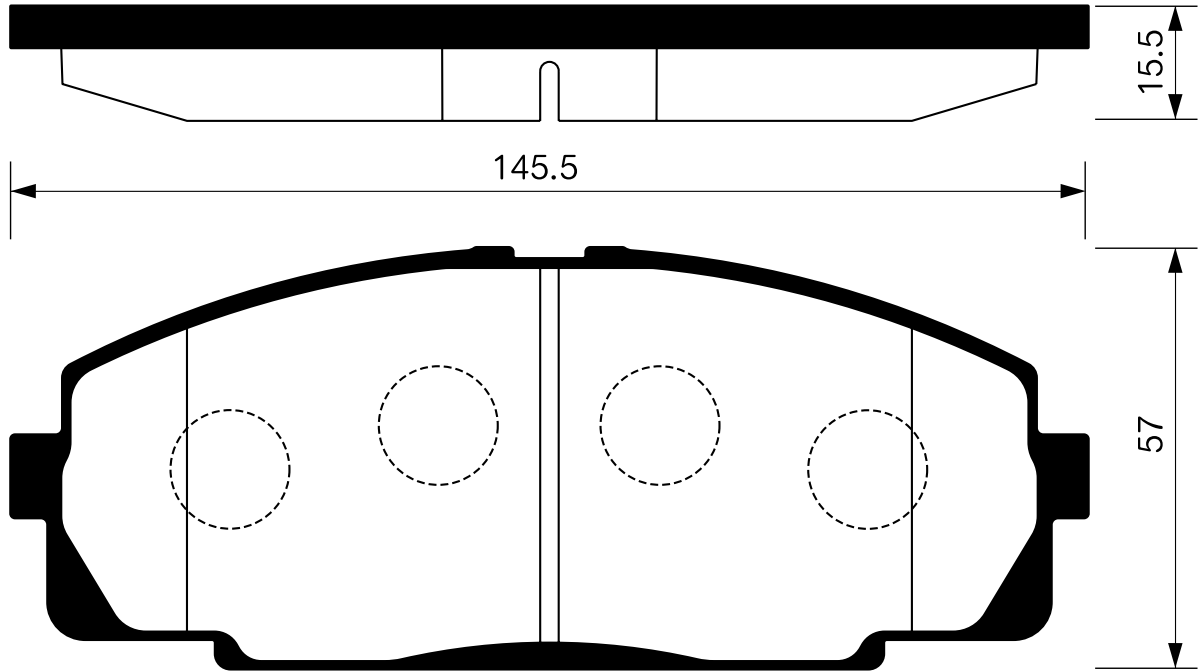

SB No.		MAKER	WVA	FMSI
SP 2077		TOYOTA	21468 24158 24159 24160