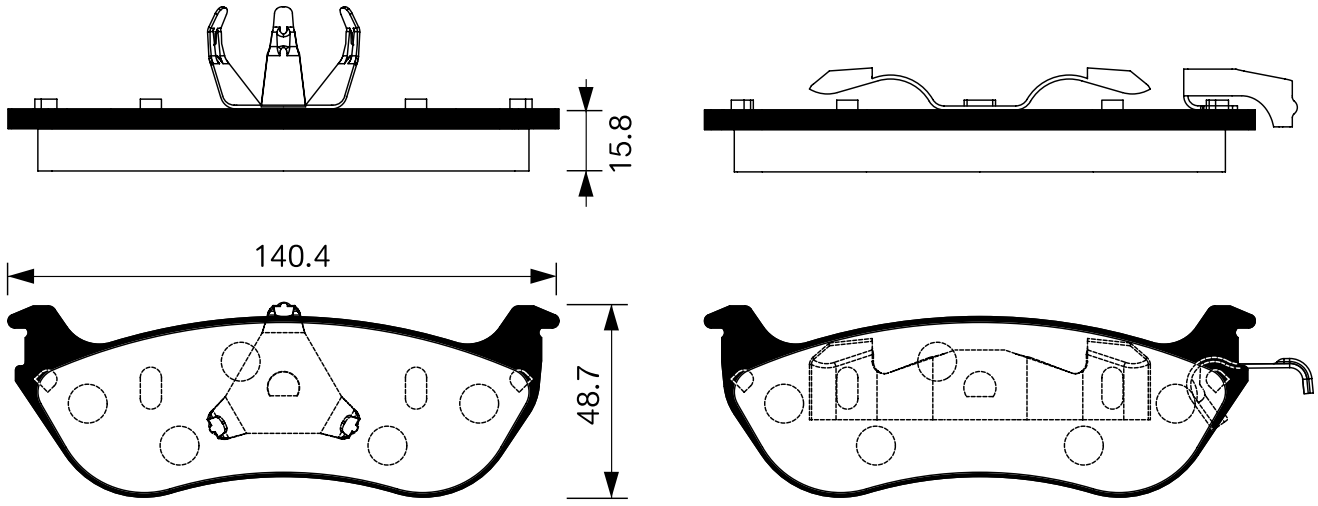

SB No.		MAKER	WVA	FMSI
SP 1340		FORD LINCOLN MERCURY	24016	7610-D674