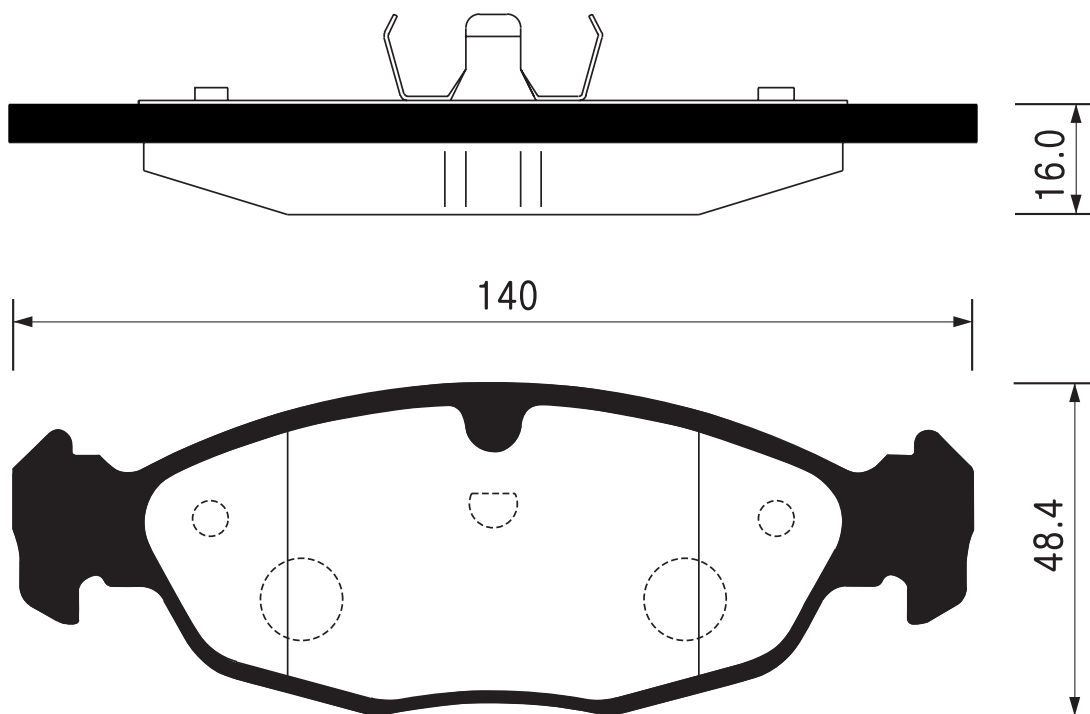

SB No.		MAKER	WVA	FMSI
SP 2024		OPEL	21406 21405 20547