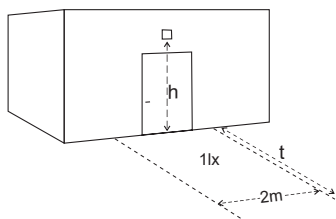

Lichtverteilungskurven und Leuchtenabstandstabellen (E = 1,25 lx)

Systemleuchten für Zentralversorgung

Abstandstabelle ebene Fluchtwege / Tabellenangaben in Meter

Einzelbatterieleuchten

Abstandstabelle ebene Fluchtwege / Tabellenangaben in Meter