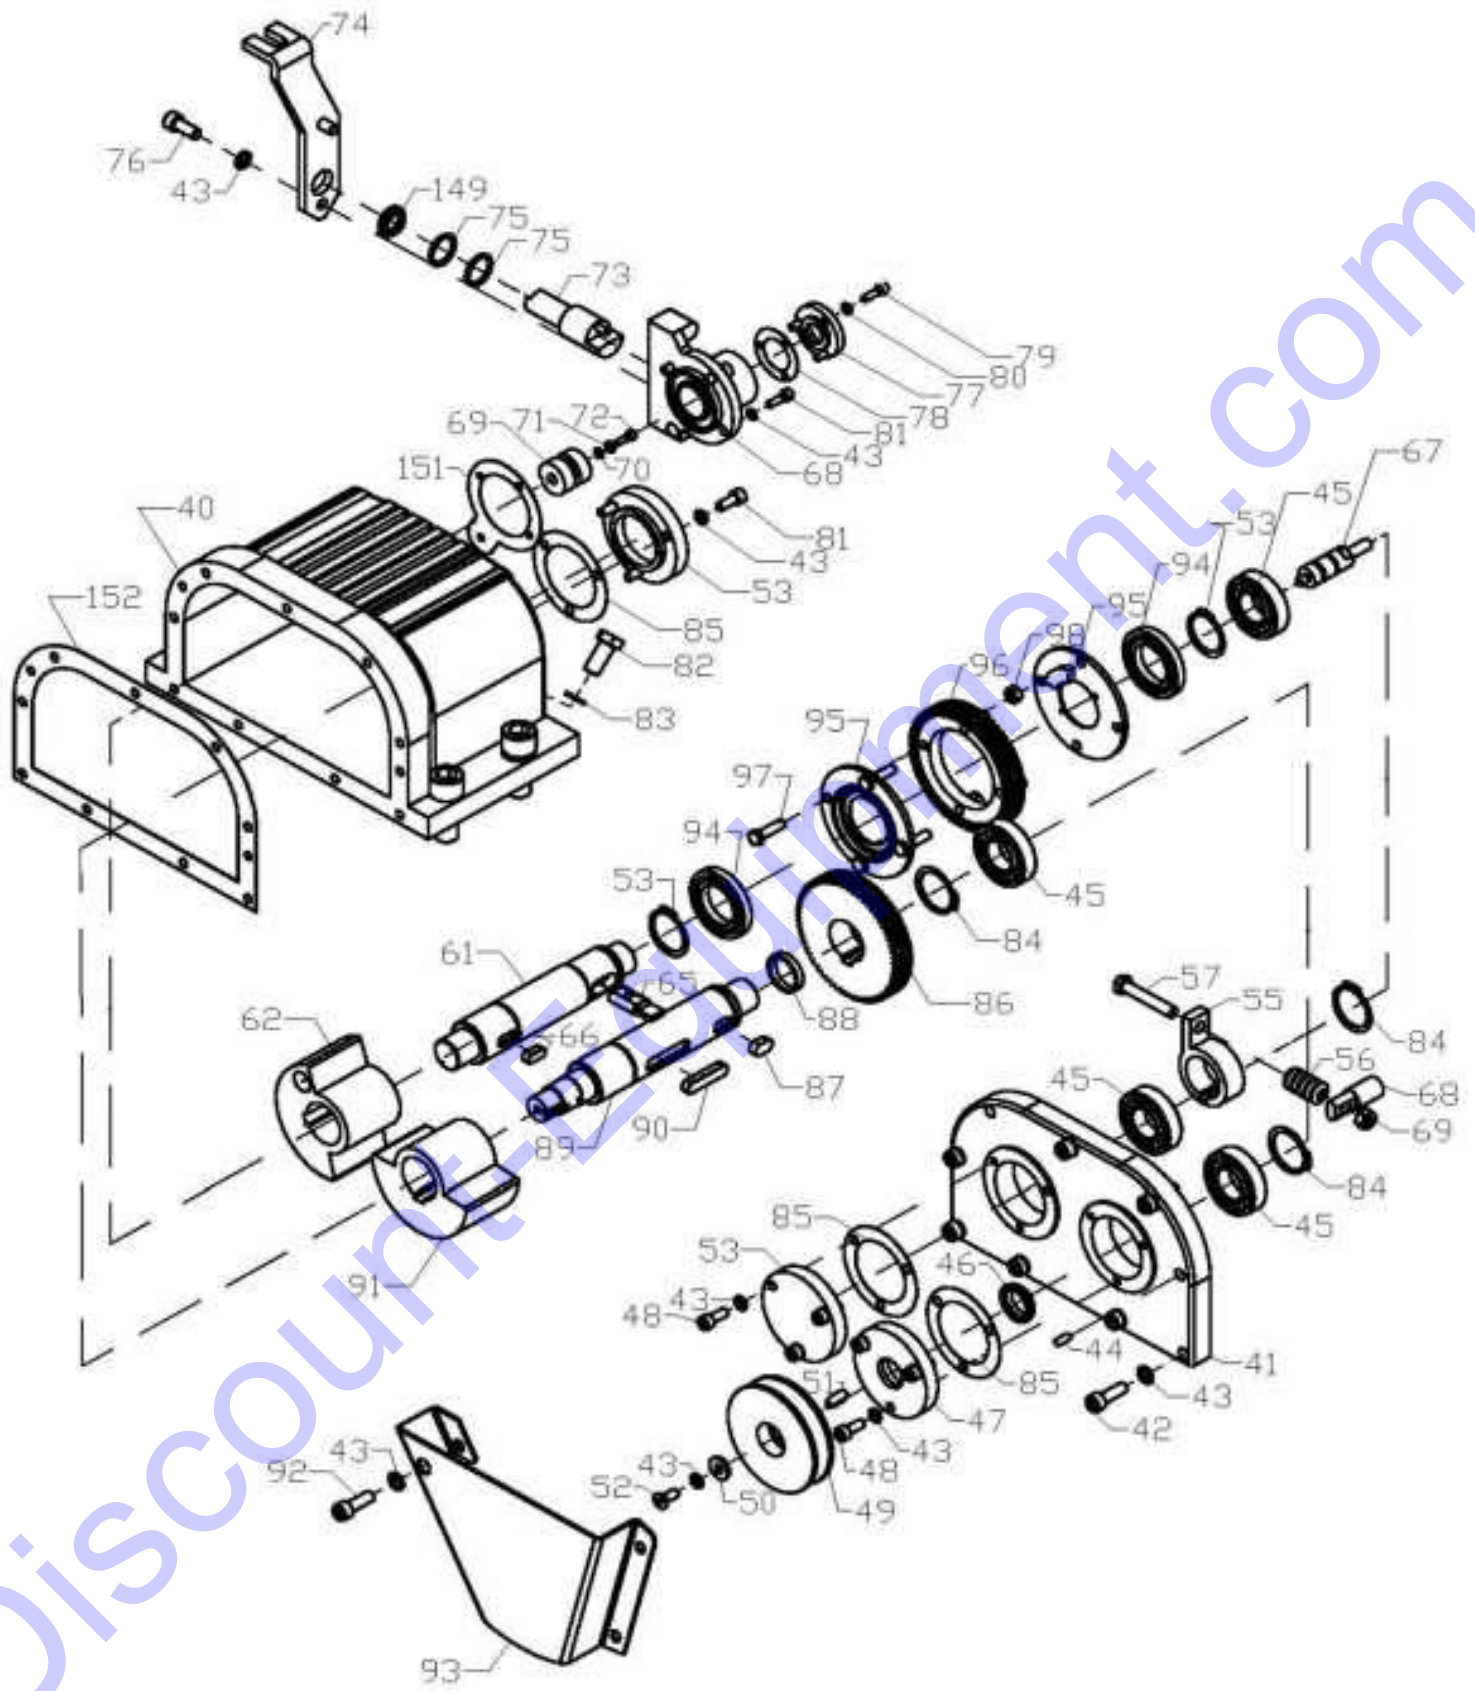

ITEM	M.I.D. #	PART #	DESCRIPTION ENGLISH	MVP125
40		3002001-2	EXCITER BOX FOR MVP125	1
41		3002002	BOX COVER	1
42		0700008-25	BOLT M10x 30-GB70	9
43		09300010	SPRING WAHSER ϕ 8	9
44		0119008	PIN BOLT8-GB119	2
45		0283006	BEARING 32206-GB283	2
46		0987752	OIL SEAL ϕ50x ϕ28 x 10-GB9877.1	1
47		3002003	BEARING COVER	1
48		0700008-20	BOLT M8 x 20-GB70	9
49		3002004	PULLEY	1
50		3002005	WASHER	1
51		0109608	KEY C20 x 8-GB1096	1
52		0578308	BOLT M8 x 20-GB5783	1
53		3002006	BEARING COVER	2
54		0276006	BEARING60206-GB276	2
55		3002007	PINCH CLAMP	11
56		3002008	BOLT M10	12
57		3002009	BOLT	1
58		0854010	WASHER10-GB854	1
59		0617010	NUT M10-GB6170	1
61		3002010-2	SPINDLE FOR MVP125	1
62		3002011-2	UNBALANCE WEIGHT FOR MVP125	1
63		0894040	RETAINING RING40-GB894	2
65		3002013	DIRECTION PIN	1
67		3002014	SPINDLE	1
68		3002015	DIRECTION HOUSING	1
69		3002016	ROTARY COVER	1
70		3002017	WAHSER	1
71		0930005	SPRING WASHER5-GB93	1
72		0700005-16	BOLT M5 X 16-GB70	1
73		3002018	SPINDLE	1
74		3002019	BASE COVER	1
75		0345226	O RING ϕ 30x4	2
76		0578308	BOLT M810X 25-GB5783	2
77		3002020	BOARD COVER	1
78		3002021	GASKET COVER	1
79		0700006	BOLT M6 X 22-GB70	3
80		0930006	SPRING WASHER 6-GB93	3
81		0700008-30	BOLT M8 X 25-GB70	4
82		0578614	BOLT M14 X 1.5 X 20-GB5786	2
83		3002022	SPRING WASHER	2
84		0894042	RETAINING RING42-GB894	3
85		3002023	COVER GASKET	3
86		3002024	GEAR	1
87		0109612	KEY A12 X 20-GB1096	1