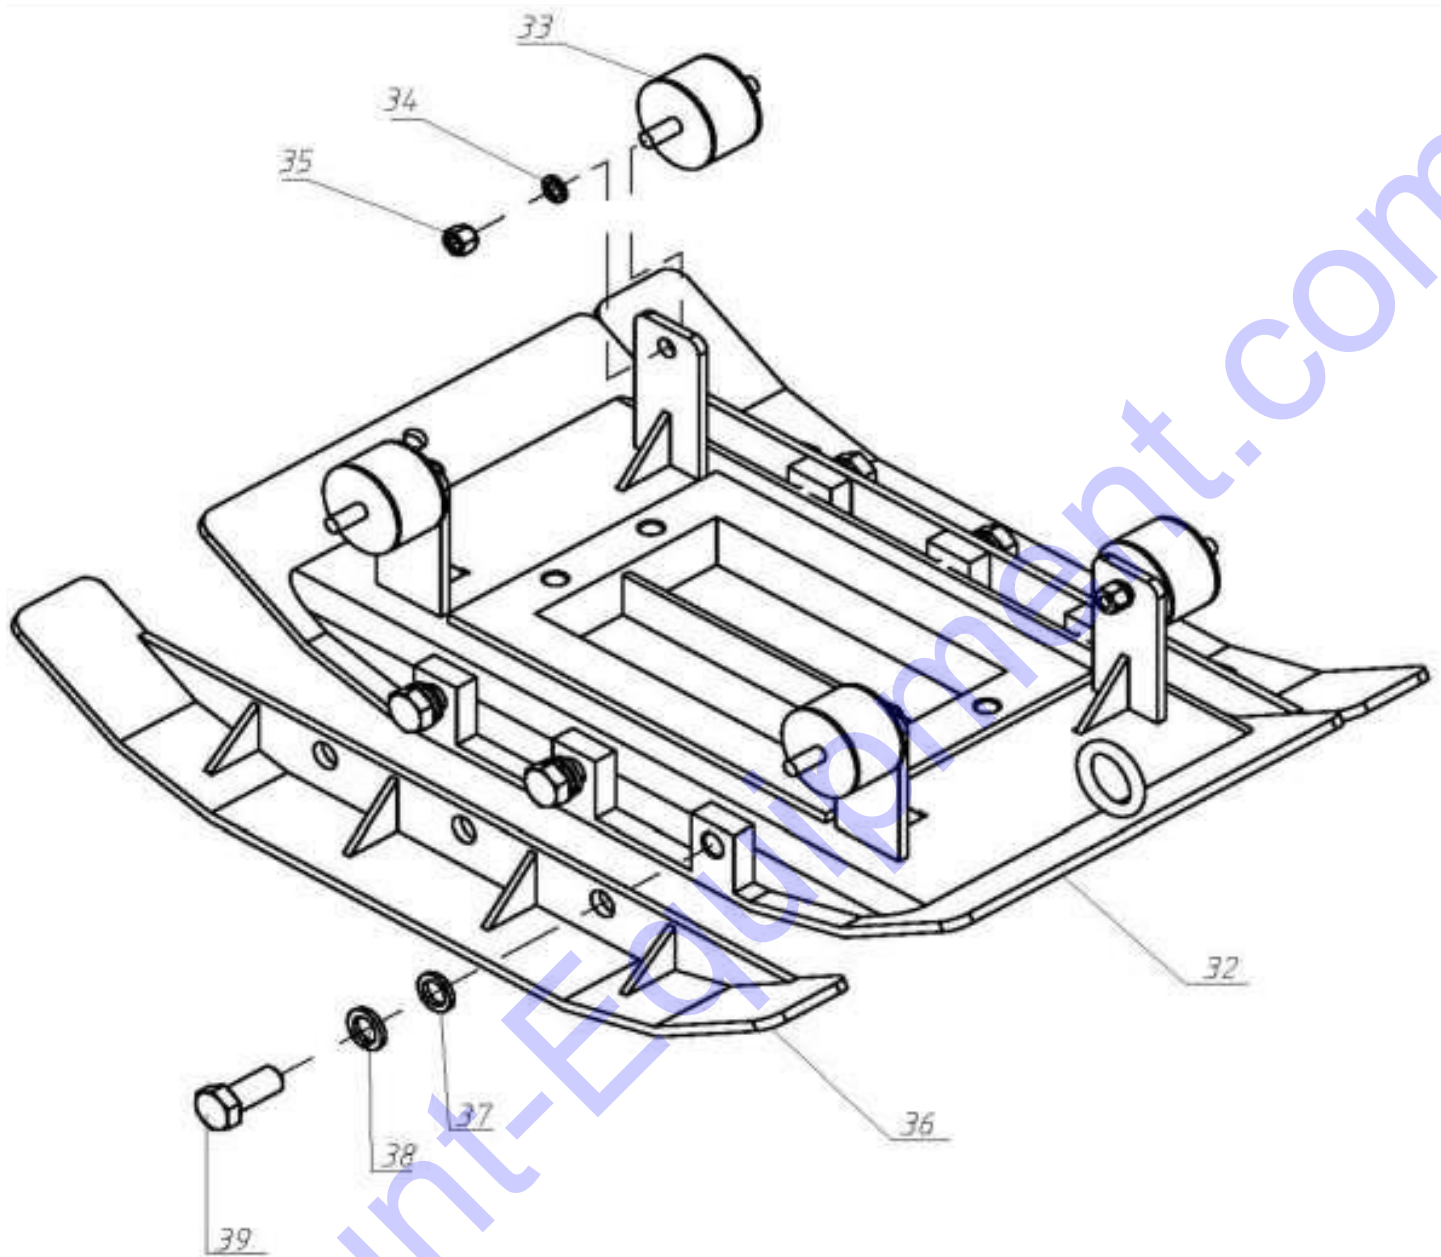

ITEM	M.I.D. #	PART #	DESCRIPTION ENGLISH	MVP125
1		3001000-3	BASE PLATE ASSEMBLY FOR MVP125	1
2		3002000-2	VIBRATION BOX FOR MVP125	1
3		0700018-50	BOLT M18 x 50-GB70	4
5		930018	SPRING WAHSER18-GB93	4
6		3003000-2A	ENGINE MOUNTING PLATE FOR MVP125	1
7		3004000	ADJUSTING PLATE	4
8		0410012	NUT12-GB41	4
10		0930012	SPRING WAHSER 12-GB93	4
11		3005000	FRAME ASSEMBLY	1
12		0700012-30	BOLT M12 x 30-GB70	4
13		930012	SPRING WASHER12-GB93	4
14		3000001-2	HONDA ENGINE GX160	1
15		0700010-45	BOLT M10 x 45-GB70	4
16		0930010	SPRING WASHER10-GB93	4
17		0970010	WASHER10-GB97.1	8
18		3006000-2	HANDLE ASSEMBLY FOR MVP125	1
20		3007000	BELT GUARD FOR GAS ENGINE FOR MVP125	1
21		3008000-2	ENGINE PULLEY FOR HONDA	1
22		0700008-16	BOLT M8*16-GB70	2
23		0930008	SPRING WASHER6-GB93	2
24		0970008	WASHER6-GB97.1	2
25		0700006-20	BOLT M8 x 20-GB70	1
26		0930008	SPRING WASHER8-GB93	1
28		0700008-20	BOLT M6 x 20-GB70	1
29		3009000	SPRING	1
30		3010000	TROLLEY WHEEL	1
31		3011000-4	V-BELT FOR PETROL ENGINE FOR MVP125	1