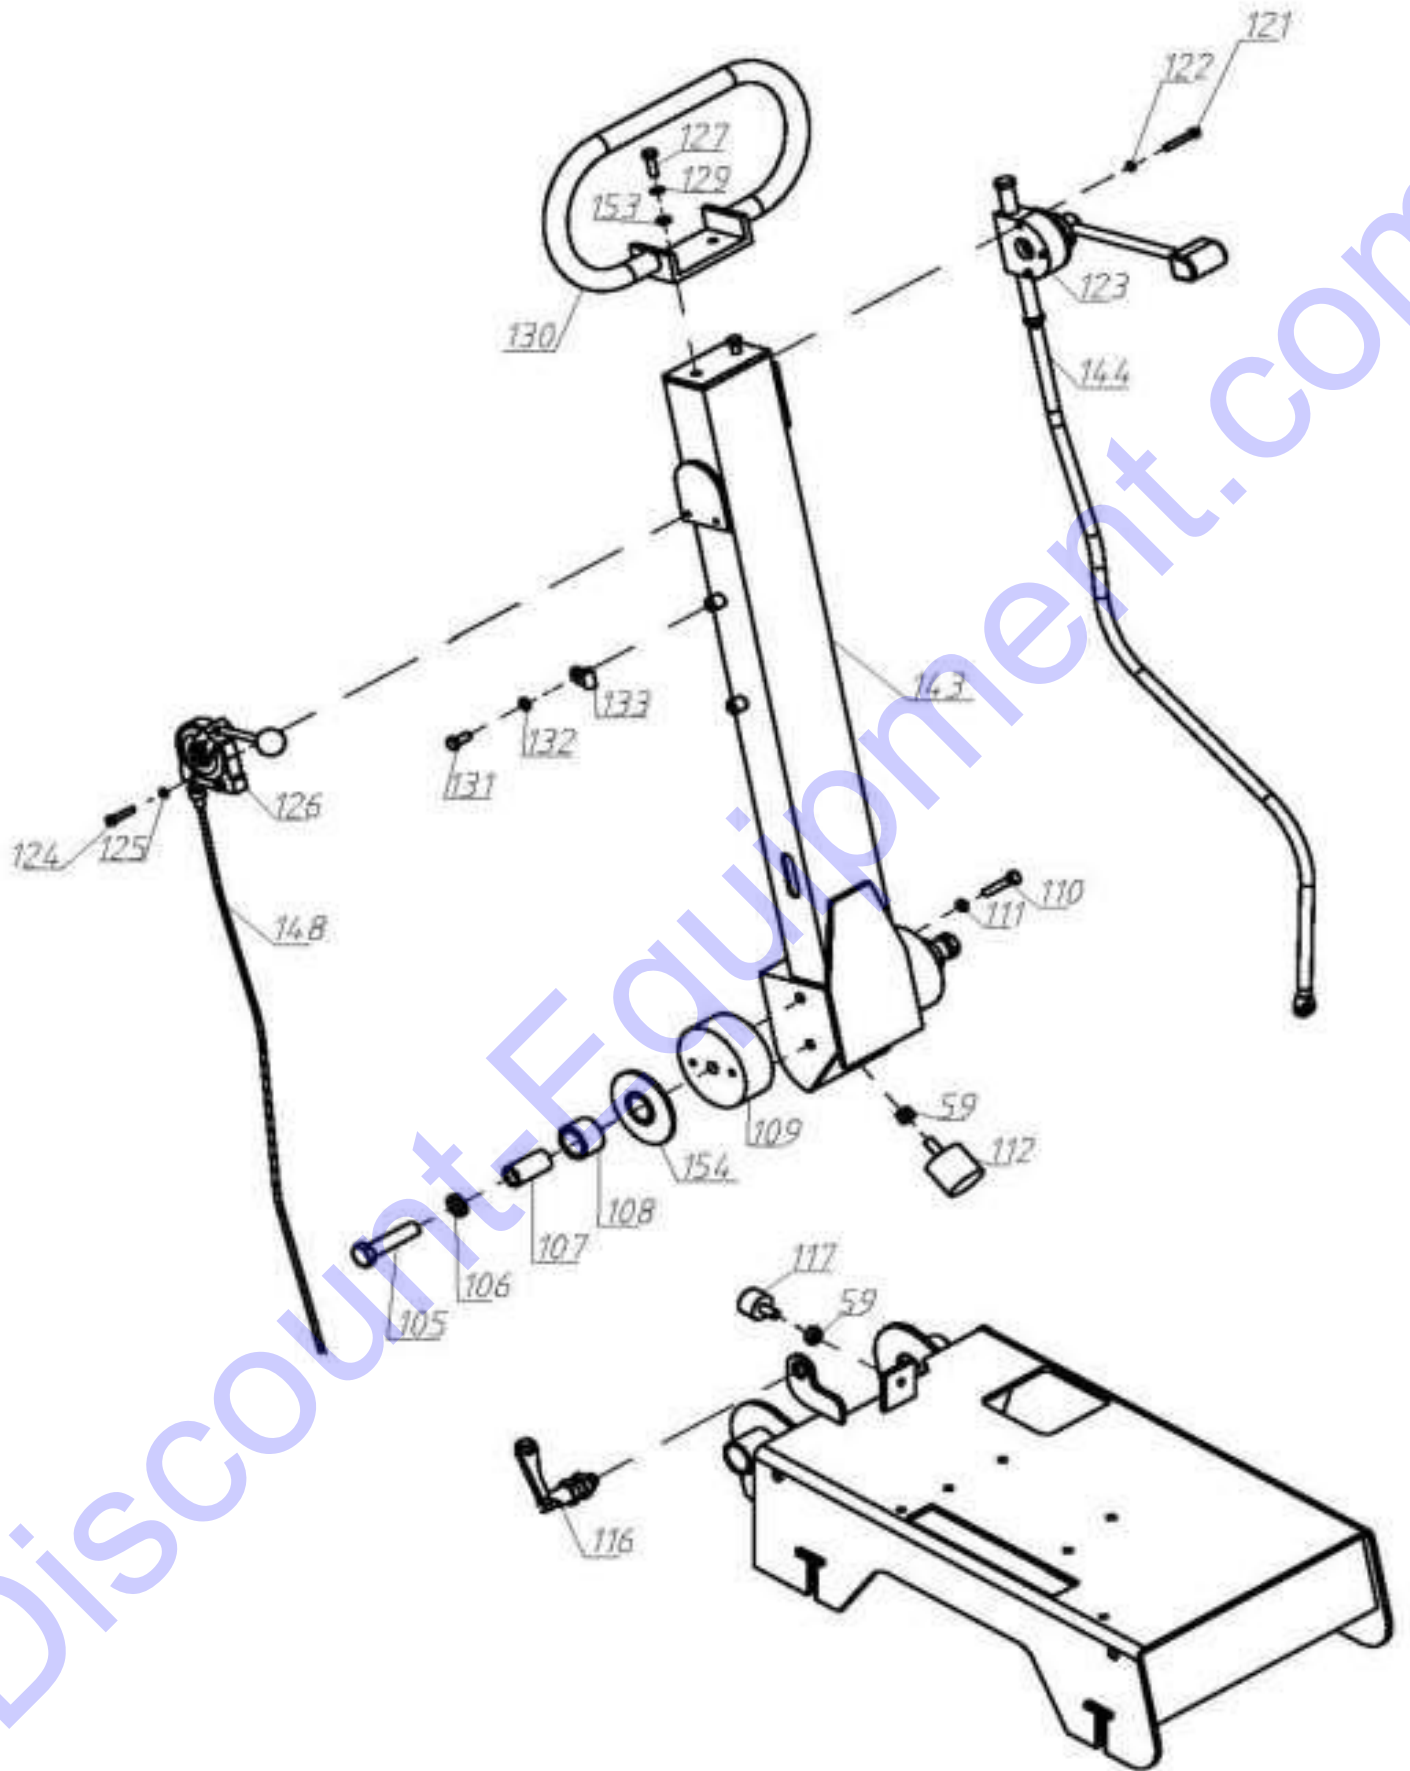

ITEM	M.I.D. #	PART #	DESCRIPTION ENGLISH	MVP125
105		0578012-60	NUT M12 X 60 - GB5780 FOR MVP125	2
106		0950012	WASHER 12 -GB95	2
107		3006010	COLLAR FOR MVP125	2
108		3006012	NYLON COLLAR FOR MVP125	2
109		3006400-2	VIBRATION DAMPER FOR MVP125	2
110		0578008-20	NUT M8 X 20- GB5780	4
111		0950008	WASHER 8 - GB95	4
112		3006200-2	VIBRATION DAMPER FOR MVP125	1
116		0617320	BOLT M20 X 1.5 - GB6173	2
117		3006004	PIN	1
118		3006005	SPRING	1
119		3006007	SCREW ROD	1
120		3006009	PULLING HANDLE	1
121		0701006-45	NUT M6 X 45- GB701	3
122		0859006	SPRING WASHER 6 - GB859	3
123		3006006-3	TRAVEL LEVER	1
124		0701008-30	NUT M8 X 30 - GB701	2
125		0950008	WASHER 8 - GB95	2
126		AR680805001	THROTTLE LEVER ASSY. (OPTIONAL)	1
127		0701008-25	NUT M8 X 25 - GB701	2
129		0950008	WASHER 8 - GB95	2
130		3006500-2	HANDLE FOR MVP125	1
131		0701008-20	NUT M8 X 20 - GB701 (OPTIONAL)	1
132		0859008	SPRING WASHER 8 - GB859 (OPTIONAL)	3
133		3006601	CLIP (OPTIONAL)	3
134		3006013	KEY	3
143		3006014-2	HANDLE FOR MVP125	1
144		3006015-3A	CABLE FOR MVP125	1
148		A3006017-1	THROTTLE WIRE (OPTIONAL)	1
153		0930008	SPRING WASHER 8 - GB95	2
154		3006018	NYLON COLLAR	2