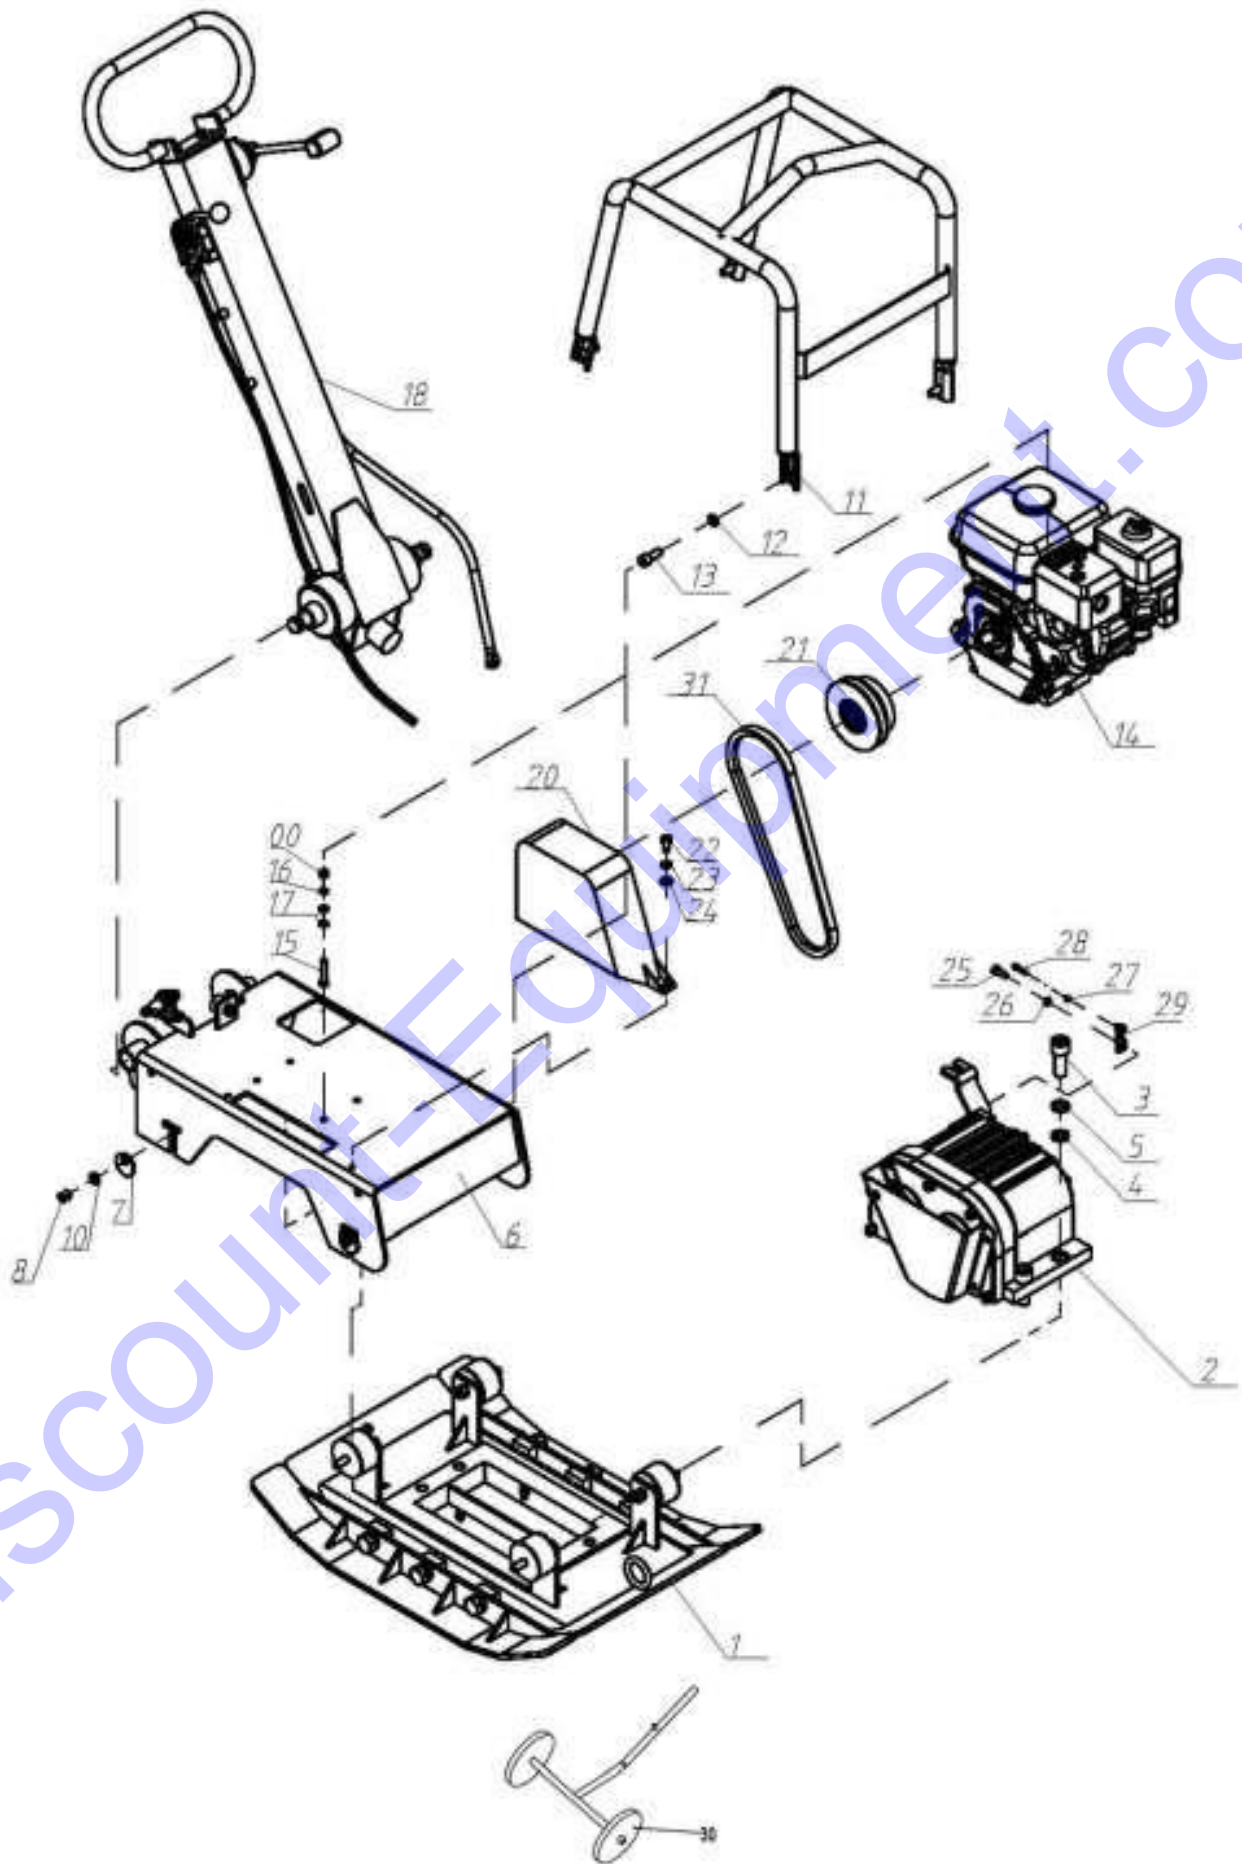

ITEM	M.I.D. #	PART #	DESCRIPTION ENGLISH	MVP125
1		3001000-3	BASE PLATE ASSEMBLY FOR MVP125	1
2		3002000-2	VIBRATION BOX FOR MVP125	1
3		0700018-50	BOLT M18 x 50-GB70	4
5		930018	SPRING WAHSER18-GB93	4
6		3003000-2A	ENGINE MOUNTING PLATE FOR MVP125	1
7		3004000	ADJUSTING PLATE	4
8		0410012	NUT12-GB41	4
10		0930012	SPRING WAHSER 12-GB93	4
11		3005000	FRAME ASSEMBLY	1
12		0700012-30	BOLT M12 x 30-GB70	4
13		930012	SPRING WASHER12-GB93	4
14		3000001-2	HONDA ENGINE GX160	1
15		0700010-45	BOLT M10 x 45-GB70	4
16		0930010	SPRING WASHER10-GB93	4
17		0970010	WASHER10-GB97.1	8
18		3006000-2	HANDLE ASSEMBLY FOR MVP125	1
20		3007000	BELT GUARD FOR GAS ENGINE FOR MVP125	1
21		3008000-2	ENGINE PULLEY FOR HONDA	1
22		0700008-16	BOLT M8*16-GB70	2
23		0930008	SPRING WASHER6-GB93	2
24		0970008	WASHER6-GB97.1	2
25		0700006-20	BOLT M8 x 20-GB70	1
26		0930008	SPRING WASHER8-GB93	1
28		0700008-20	BOLT M6 x 20-GB70	1
29		3009000	SPRING	1
30		3010000	TROLLEY WHEEL	1
31		3011000-4	V-BELT FOR PETROL ENGINE FOR MVP125	1