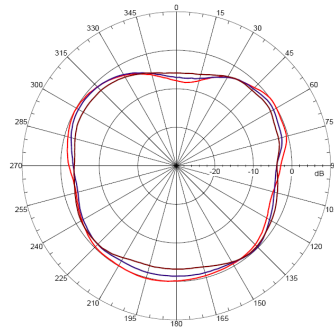

Antenna Amplitude

Antenna 1 (left)

2.400000 GHz 2.450000 GHz 2.500000 GHz

Antenna 2 (middle)

2.400000 GHz 2.450000 GHz 2.500000 GHz

Antenna 3 (right)

2.400000 GHz 2.450000 GHz 2.500000 GHz