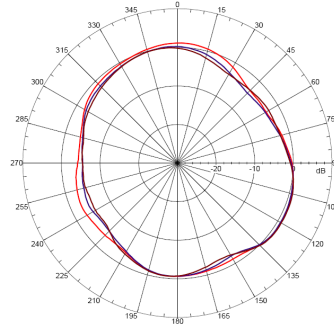

Antenna Amplitude

Antenna 1 (left)

2.400000 GHz 2.450000 GHz 2.500000 GHz

Antenna 2 (middle)

2.400000 GHz 2.450000 GHz 2.500000 GHz

Antenna 3 (right)

2.400000 GHz 2.450000 GHz 2.500000 GHz