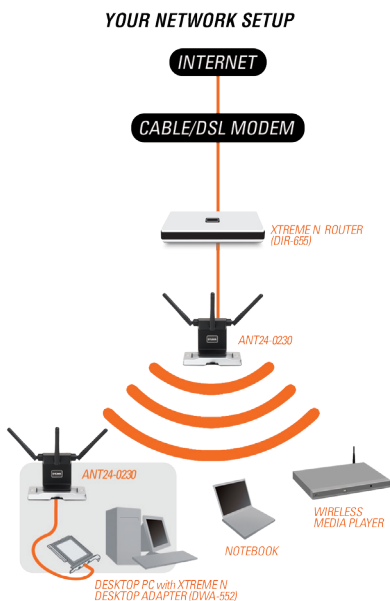

WHAT THIS PRODUCT DOES

The D-Link 2.4GHz Triple Omni-Directional Antenna (ANT24-0230) is a versatile antenna designed to help improve the performance of D-Link's Xtreme N and RangeBooster N 650 desktop adapters particularly if the adapter is in an area that is not ideal to send and receive radio signals, such as when installed in a PC that is underneath a desk. It can also be used with the Xtreme N and RangeBooster N 650 routers for greater placement flexibility, allowing the router to be placed near a modem or switch while the antenna is situated in a more ideal location.

TRIPLE OMNI-DIRECTIONAL ANTENNA BENEFITS

- + Extended cable for flexible placement
- + Works with Xtreme N and RangeBooster N 650 desktop adapters and routers

TECHNICAL SPECIFICATIONS

MINIMUM SYSTEM REQUIREMENTS

- + 2.4GHz (draft 802.11n) networking device with detachable RP-SMA antenna connectors

FREQUENCY RANGE

- + 2.4GHz to 2.5GHz

IMPEDENCE

- + 50 Ohm (nominal)

VSWR

- + 1.92 (maximum)

RADIATION

- + Omni-directional

POLARIZATION

- + Linear vertical

ANTENNA STRUCTURE

- + Dipole (3 antenna poles)

PEAK GAIN

(Without Cable)

- + 1.8dBi

ANTENNA MATERIAL

- + TPE, PBT, ABS

ANTENNA COLOR

- + Black

CABLE LOSS (1.2 M)

- + 2dB

CABLE

- + RG-174 50 Ohm

CABLE CONNECTORS

- + 3 SMA plugs reverse

CABLE LENGTH

- + 1.2 m

CABLE COLOR

- + Black

DIMENSIONS

- + 104 (W) x 68 (D) x 73 (H)
  (including mounting base, excluding dipole antennas)
  (4.09 x 2.68 x 2.87 inches)

WEIGHT

- + 590 grams (1.3 lbs)

OPERATING TEMPERATURE

- + -20° to 60°C (-4° to 140°F)

STORAGE TEMPERATURE

- + -30° TO 75°C (-22° to 167°F)

OPERATING HUMIDITY

- + 90% maximum (non-condensing)

D-Link, the D-Link logo, Xtreme N and RangeBooster N 650 are trademarks or registered trademarks of D-Link Corporation or its overseas subsidiaries. All other trademarks or registered trademarks are the property of their respective owners.

D-Link Worldwide Offices

U.S.A.	TEL: 1-800-326-1688	FAX: 1-866-743-4905	Spain	TEL: 94-93-4090770	FAX: 34-93-4910795	Turkey	TEL: 90-312-473-40-55	FAX: 90-312-473-40-58
Canada	TEL: 1-905-8295033	FAX: 1-905-8295223	Portugal	TEL: 351-21-8688493		Egypt	TEL: 202-291-9035	FAX: 202-291-9051
Europe (U. K.)	TEL: 44-20-8955-9000	FAX: 44-20-8955-9001	Czech Republic	TEL: 420-(603)-276-589		Israel	TEL: 972-9-9715700	FAX: 972-9-9715601
Germany	TEL: 49-6196-77990	FAX: 49-6196-7799300	Switzerland	TEL: 41(0)-1-832-11-00	FAX: 41(0)-1-832-11-01	LatinAmerica	TEL: 56-2-232-3185	FAX: 56-2-232-0923
France	TEL: 33-1-30238688	FAX: 33-1-30238689	Greece	TEL: 30-210-9914-512	FAX: 30-210-9916902	Brazil	TEL: 55-11-218-59300	FAX: 55-11-218-59322
Netherlands	TEL: 31-10-282-1445	FAX: 31-10-282-1331	Luxemburg	TEL: 32(0)2-517-7111	FAX: 32(0)2-517-6500	South Africa	TEL: 27-12-665-2165	FAX: 27-12-665-2186
Belgium	TEL: 32(0)2-517-7111	FAX: 32(0)2-517-6500	Poland	TEL: 48-(0)-22-583-92-75	FAX: 48-(0)-22-583-92-76	Russia	TEL: 7-495-744-0099	FAX: 7-495-744-0099 #350
Italy	TEL: 39-02-2900-0676	FAX: 39-02-2900-1723	Hungary	TEL: 36-(0)-1-461-30-00	FAX: 36-(0)-1-461-30-09	Japan	TEL: 81-3-5781-0963	FAX: 81-3-5781-0965
Sweden	TEL: 46-(0)8564-61900	FAX: 46-(0)8564-61901	Singapore	TEL: 65-6774-6233	FAX: 65-6774-6322	China	TEL: 86-10-58635800	FAX: 86-10-58635799
Denmark	TEL: 45-43-969040	FAX: 45-43-424347	Australia	TEL: 61-2-8899-1800	FAX: 61-2-8899-1888	Taiwan	TEL: 886-2-6600-0123	FAX: 886-2-6600-8168
Norway	TEL: 47-99-300-100	FAX: 47-22-309580	India	TEL: 91-022-26526996	FAX: 91-022-26528914	Headquarters	TEL: 886-2-6600-0123	FAX: 886-2-6600-9898
Finland	TEL: 358-9-2707-5080	FAX: 358-9-2707-5081	Middle East (Dubai)	TEL: 971-4-3916480	FAX: 971-4-3908881