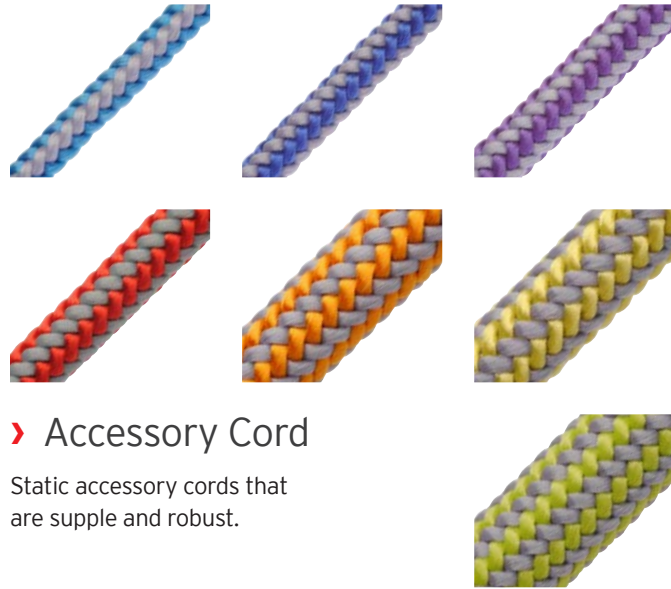

› Accessory Cord

Static accessory cords that are supple and robust.

PRODUCT		COLOUR	PRODUCT CODE
Accessory Cord 2mm	100m	Blue	RP002BL-100
Accessory Cord 3mm	100m	Indigo	RP003NA-100
Accessory Cord 4mm	100m	Violet	RP004PR-100
Accessory Cord 5mm	100m	Red	RP005RD-100
Accessory Cord 6mm	100m	Orange	RP006GD-100
Accessory Cord 7mm	100m	Yellow	RP007YE-100
Accessory Cord 8mm	100m	Green	RP008GR-100