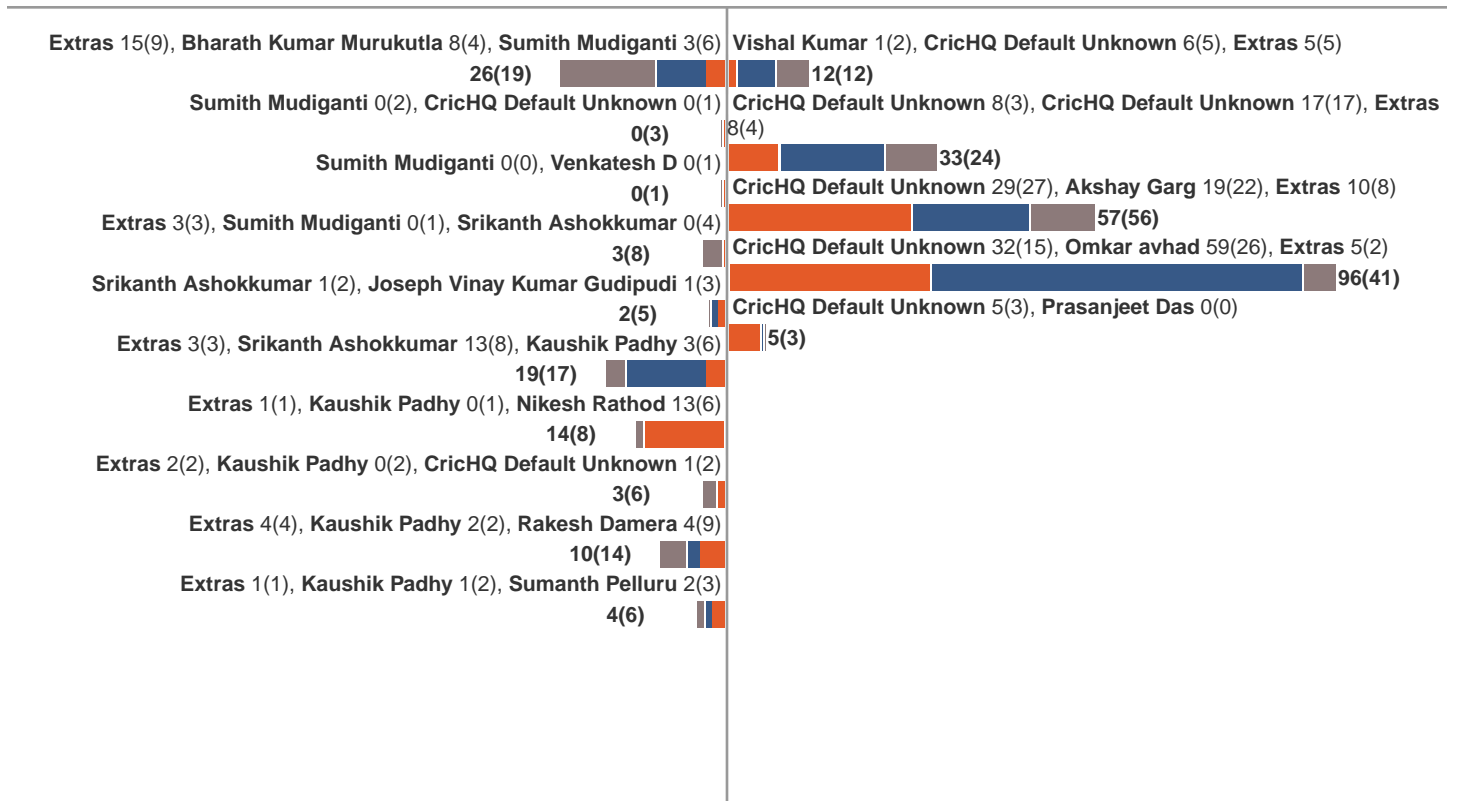

Match Partnerships

SAP 1, SAP 1

SB&I Deloitte, SB&I