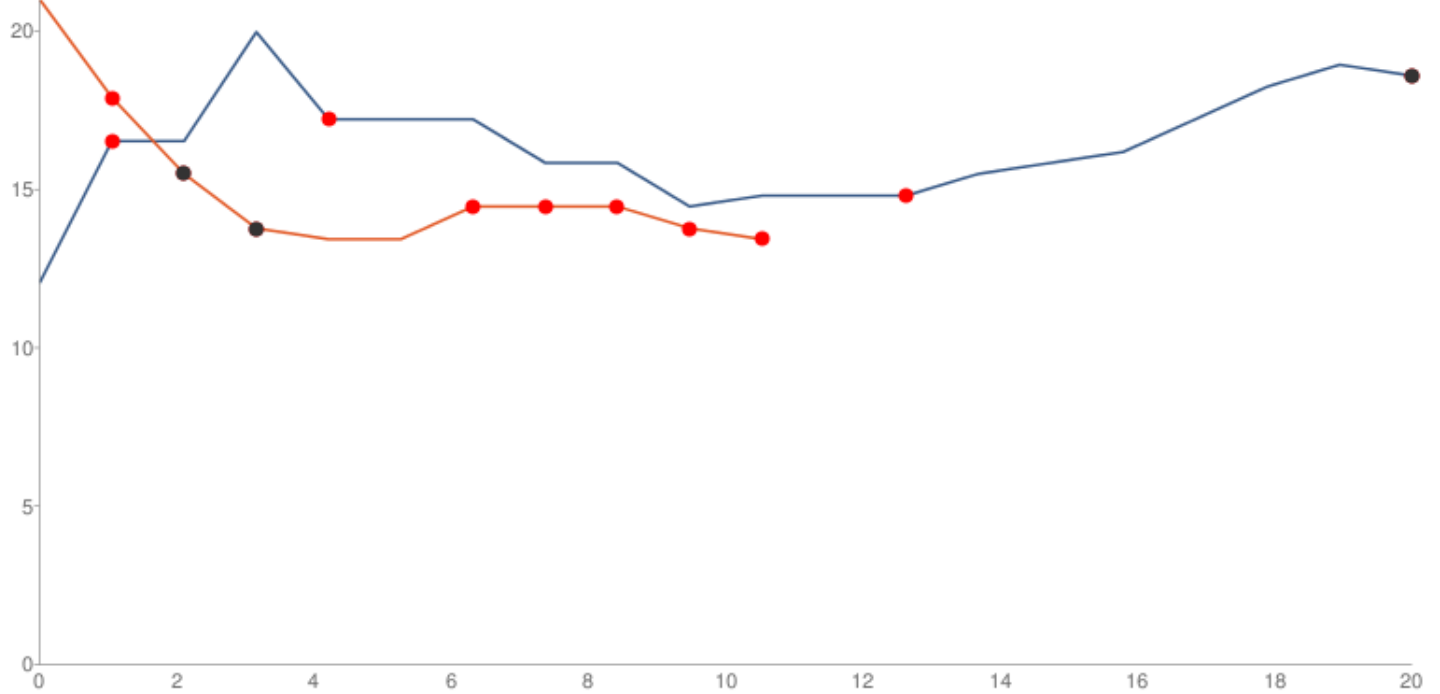

Batting Stats		Bowling Stats	
Runs	81	Overs	10.5
Balls	54	Maiden	0
Dot Balls	39	Wickets	10
1s	15	Wides	22
2s	3	No Balls	0
3s	1	Economy	7.477
4s	7		
5s	0		
6s	0		

Manhattan

Run Worm

RPO

Match Partnerships

SAP 1, SAP 1