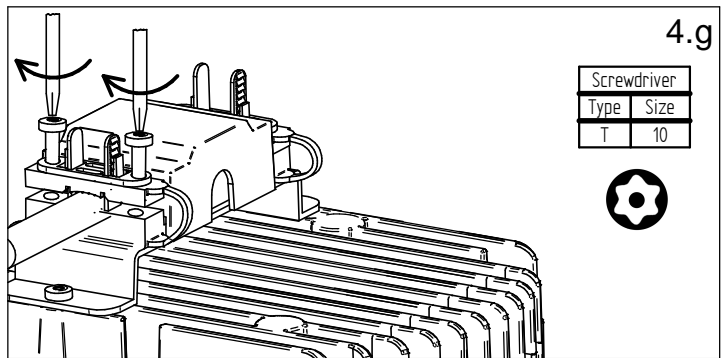

4. Electric installation

DLM-Int 2000Lm		MCB	Nr. Downlights Max
Inom(A)	0,14	B-10A	46
Imax(A)	4,43	B-16A	73
Tref(us)	41,2	C-10A	76
		C-16A	124

DLM-Int 1100Lm		MCB	Nr. Downlights Max
Inom(A)	0,096	B-10A	86
Imax(A)	5,06	B-16A	137
Tref(us)	32,5	C-10A	142
		C-16A	233

5. Electric characteristic

6. Cleaning

7. No insulating

4443 160 02712

Version date : 20.11.2012

Data Subject to change without notice

Printed in EU

www.philips.com/lighting

PHILIPS