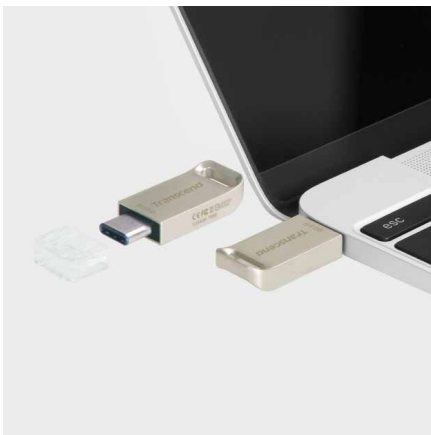

USB 3.1 Gen 1 Flash Drives **JetFlash® 850**

Transcend's JetFlash 850 flash drive utilizes the next-generation Type-C connector with USB OTG (On-The-Go) technology for use with devices featuring USB Type-C ports. The device sports an ergonomic curve grip design. With a free download of Transcend Elite software for PCs and application for mobile devices included, you can more easily manage and back up files stored on the JetFlash 850.

Reversible USB Type-C connector

Transcend's JetFlash 850 comes with the latest USB Type-C connector for greater ease of use. It is reversibly-oriented and compatible with next-generation devices, such as smartphones, tablets and computers.

Unparalleled transfer speeds

Equipped with the SuperSpeed USB 3.1 Gen 1 interface, the JetFlash 850 delivers transfer speeds of up to 130MB/s, meaning lightning-fast access to your data.

Ergonomic curve grip design

Transcend's JetFlash 850 features an ergonomic design, with a slightly curved grip for easier, more natural user experience. A lanyard hole is provided for attaching the device to your suitcase or bags, making the JetFlash 850 readily accessible while still looking trendy. A cap is included to protect the USB connector from being accidentally broken.