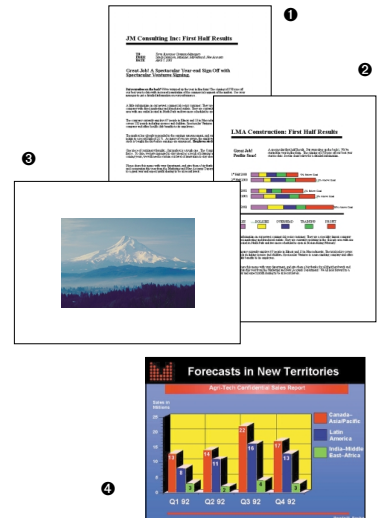

supplies:

C5977B/C1825A	hp bright white inkjet paper A4 (250/500 sheets)
51634Z	hp premium inkjet coated paper A4 (200 sheets)
C1853A	hp premium inkjet heavyweight paper A4 (100 sheets)
C6818A	hp professional brochure & flyer paper, A4 (50 sheets)
C3832A/C3835A	hp premium transparency film A4 (20/50 sheets)
C1847A	hp photo paper A4 (20 sheets)
C6040A	hp premium photo paper A4 (15 sheets)
C6832A	hp premium plus photo paper, glossy A4 (20 sheets)
C6951A	hp premium plus photo paper, matte A4 (20 sheets)
C6945A	hp premium plus photo paper, glossy, 10 x 15 cm (20 sheets)
C6984A	hp photo-quality inkjet paper, A4 (25 sheets)
C6042A	hp matte greeting cards, quarter-fold (20 cards/envelopes)
C6045A	hp glossy greeting cards, half-fold (10 cards/envelopes)
C7014A	hp colorfast photo paper, A4 (25 sheets)
C6829A	hp textured greeting cards, cream, half-fold (20 cards/envelopes)
C6050A	hp iron-on t-shirt transfers (10 sheets)
C1821A	hp banner paper A4 (5 banners)

accessories:

C2950A/51A	IEEE-1284-compliant A-B parallel cable 2m/3m
C6518A	hp USB cable 2m
J3258B	hp jetdirect 170x
J3263A	hp jetdirect 300x
J3265A	hp jetdirect 500x

HP has custom-designed the HP Deskjet 980cxi professional series inkjet printer and its supplies to work together to optimise print quality.

examples

1. 1 black text
2. 2 mixed text/ colour graphics
3. 3 10 x 15 cm colour photo
4. 4 full page colour

<http://www.hp.com>
<http://www.hp.com/go/dj980cxi>

Windows is a U.S. trademark of Microsoft Corp. All other brand and product names are trademarks or registered trademarks of their respective companies.

The information in this document is subject to change without notice.

The ENERGY STAR emblem does not represent EPA endorsement of any product or service.

© Hewlett-Packard Company
Printed in the Netherlands 12/00

5980-3451 EEE

For more information, please call your local HP sales office or representative: **Austria:** 0810/006080 (local rate call), **Azerbaijan:** (+994) 12 97 35 61, **Belgium and Luxembourg:** (02) 778 34 00, **Bulgaria:** (+359) 2960 1940, **CIS:** (007) 095 797 3500, **Croatia and Slovenia:** (+385 1) 60 60 200, **Czech Republic:** (00 420 2) 613 07 111 (Prague), **Denmark:** 45991125, **Dubai (Gulf Region):** (971) 488 15 456, **East Central Europe (Vienna HQ plus Albania):** (+43) 1-250 00, **Finland:** (09) 88721, **France:** (1) 69 82 6060, **Germany:** 0180 532 6222 (0.48 DM per minute), **Greece:** (01) 619 64 11, **Hungary:** (+36) 1 382-1111, **Iceland:** (354) 570 1000, **Ireland:** (00) 353 1 61 58 200, **Israel:** (972) 9 952 4848, **Italy:** (02) 92121, **Kasachstan:** (+7) 3272 98 08 24, **Morocco (African Region):** (212) 222 21340, **Netherlands:** (020) 5476666, **Norway:** 22 735600, **Poland:** (22) 865 98 00, **Portugal:** (808) 206 001, **Romania:** (+401) 250 6197, **RSA:** (27)111 806 1000, **Slovakia:** (+421 7) 68 20 90 11, **Spain:** (91) 6311600, **Sweden:** (08) 444 2000, **Switzerland:** 0848 88 44 66, **Turkey:** (0212) 2216969, **UK:** (0990) 474747, **Ukraine:** (+380) 44 490 6120, **Uzbekistan:** (+998) 71 169 1488, **Yugoslavia:** (+381) 11 627 134, **Multi Country Operations (MCO) (Geneva):** (22) 7804111, **European Headquarters (Geneva):** (22) 7808111.