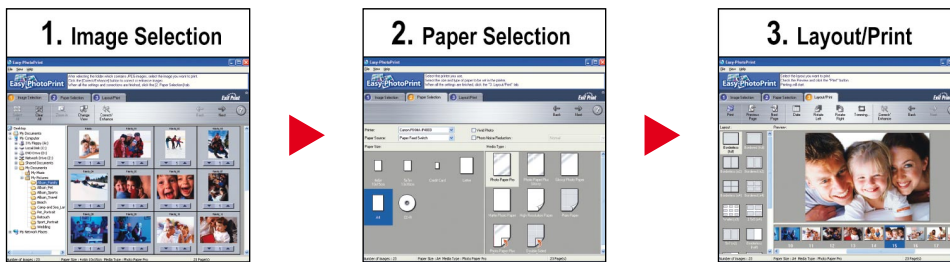

Easy-PhotoPrint – Simple 3 step process

TRUE-TO-LIFE PHOTOS THAT LAST A LIFETIME

A beautiful photograph is something worth keeping forever. Now with ChromaLife100, the photos you print at home can maintain all their vibrancy and colour for 100 years.⁶ The combination of genuine Canon ChromaLife100 ink and selected Canon photo papers lets you print long-lasting photos of unrivalled quality. Thanks to ChromaLife100, the precious memories in your albums will still be bright and fresh a century from now.

Canon has a range of specialty photo papers that's suitable for virtually every photo size and use. To ensure you gain all the long-lasting benefits of ChromaLife100, make sure you choose Canon's Photo Paper Pro, Photo Paper Plus Glossy, Photo Paper Plus Semi-gloss or Glossy Photo Paper.