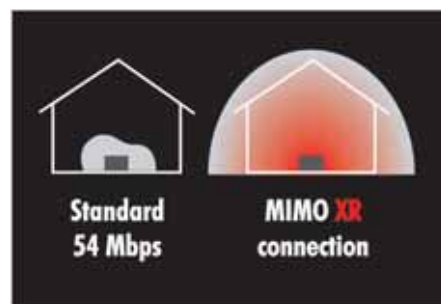

Better connection

MIMO XR technology not only offers you greater range but a more reliable connection as well. The number of "dead spots" during use within closed rooms is significantly reduced. The result is an optimal Wireless LAN signal throughout the entire area.