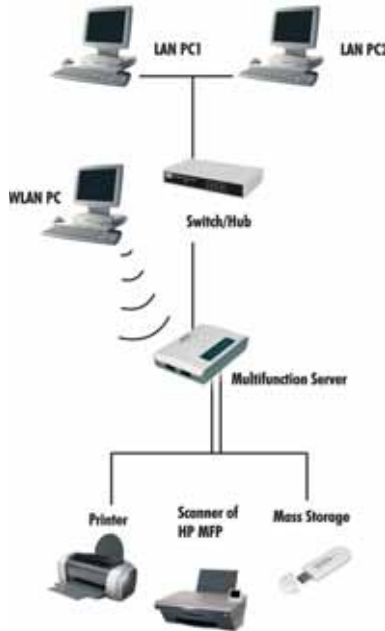

190738 / DN-8021
Manageable 16 Port Gigabit Switch with 2 SFP Ports

DIGITUS 24 Port manageable Web Smart Switch with 2 SFP Slots

- IEEE802.3, IEEE802.3u, IEEE802.3z and IEEE 802.3x compatible
- Automatic speed and half/full duplex detection / configuration
- Auto MDI / MDI-X function
- 8K MAC addresses, 400KB on chip frame buffer
- Qos support layer 4 classification
- Port Mirroring
- VLAN for Performance & Security
- Port Trunk for Bandwidth Aggregation
- 2 Dual Media Ports (SFP) for Flexible Fiber connection
- Build-in Web-base management
- Built-in switched power supply

190745 / DN-8022
Manageable 24 Port Gigabit Switch with 2 SFP Slot

DIGITUS SFP Fiberoptic Transceiver Modul

- Compliant with IEEE 802.3z Gigabit Ethernet Standard
- Class 1 Laser produkt compliant with EN 60825-1
- Differential LVPECL input and output
- Duplex LC connector
- Hot pluggable
- TTL Signal detect indicator

190752 / DN-8100
SFP Modul MM/LC 850nm
190813 / DN-8104
SFP Modul BiDi SM/LC 1310nm / 20km

DIGITUS Multifunctionserver with USB 2.0 Interface

- Share USB 2.0 Hi Speed Devices on the network
- Provide 2 USB 2.0 Hi Speed host ports
- Share Printers, Storage Devices and Scanner on the Network
- Share USB Harddisk (FAT 16 und FAT 32), flashdrive and Cardreader
- Support SMB/CIFS and FTP file server with user level security
- LAN: 10/100 Mbps
- Provide Windows Tool for Windows 98SE/ME/2000/2003/XP

187608 / DN-13005
Multifunktionsserver

DIGITUS Wireless LAN Multifunctionserver with USB 2.0 Interface, 802.11g

- Share USB 2.0 Hi Speed Devices on the network
- Provide 2 USB 2.0 Hi Speed host ports
- Share Printers, Storage Devices and Scanner on the Network
- Share USB Harddisk (FAT 16 and FAT 32), flashdrive and Cardreader
- Support SMB/CIFS and FTP file server with user level security
- LAN: 10/100 Mbps, WLAN IEEE 802.11g, 54Mbps
- Provide Windows Tool for Windows 98SE/ME/2000/2003/XP