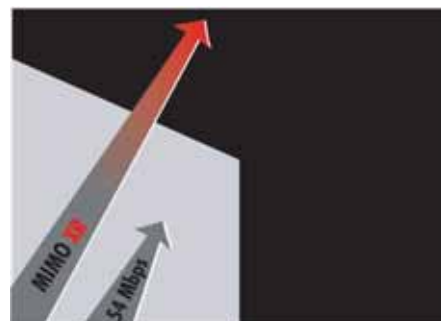

Higher range

Thanks to the "Smart Antenna" technology that operates with 3 antennas, MIMO XR technology offers a significantly increased range. For indoor applications you have up to 2 times greater range and for outdoor applications up to 4 times greater range than with the typical products using the 11G standard.