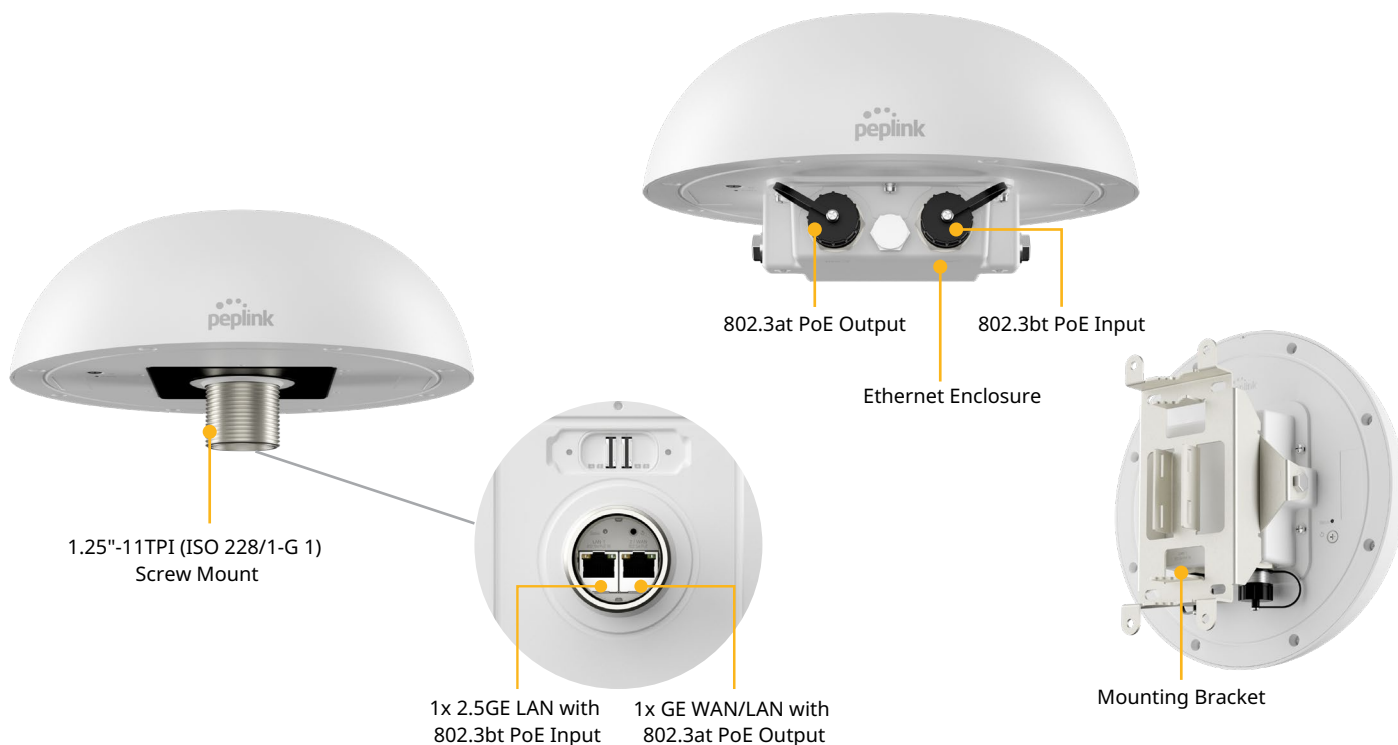

Dome Pro Duo

Extra Reliability for Mobile Connectivity

Specifications

WAN Interface	1x 10/100/1000M Ethernet 2x 5G Modems with Redundant SIM Slots	Power Consumption	24 W (max., without PoE output)
LAN Interface	1x 10/100/1000/2500M Ethernet	Dimension	5.12 inches (radius) x 4.79 inches (height) 130 mm (radius) x 122 mm (height)
Wi-Fi Interface	Simultaneous Dual-Band (2.4GHz / 5GHz) Wi-Fi 6, 2X2 MIMO Wi-Fi WAN and/or AP	Weight	With Ethernet Enclosure: 4.19 pounds / 1.9 kg Without Ethernet Enclosure: 3.53 pounds / 1.6 kg
Number of PepVPN SpeedFusion Peers	2	Operating Temperature	-40° - 149°F / -40° - 65°C
Enclosure	Rugged outdoor IP67 (with Ethernet Enclosure)	Humidity	15% - 95% (non-condensing)
Recommended Users	150	Certifications	CE, RoHS EN 50124-1 Railway Application - Insulation Coordination EN 50155 Railway Application - Rolling Stock - Electronic Equipment EN 61000 Electromagnetic Compatibility
Cellular Data Rate (Downlink / Uplink)	5G: 3.4 Gbps / 900 Mbps CAT-20: 1.6 Gbps / 200 Mbps	Package Content	Dome Pro Duo, Ethernet Enclosure, 2x Waterproof Ethernet Connector (ACW-112), Mounting Kit Set
Antenna	8X8 Internal Cellular Antennas 2X2 Internal Wi-Fi Antennas 1x Internal GPS Antenna	SIM Options	Nano-SIM (4FF) Peplink eSIM BYO eSIM (2 profiles) RemoteSIM from SIM Injector
Power Input	1x 802.3at PoE+ (without PoE output) / 1x 802.3bt PoE+ + (with PoE output)	Warranty	1-Year Limited Warranty
Power Output	1x 802.3at PoE+		

¹ Maximum theoretical data rates.

Specifications are subject to change without notice.

Ordering Information

Product Code	Regions	5G Bands	LTE Bands
DOM-PRO-DUO-5GN-PRM Embedded Modem(s): 2x 5G	APAC & EMEA	5G (SA & NSA) Sub 6Ghz: n1, n2, n3, n5, n7, n8, n12, n13, n14, n18, n20, n25, n26, n28, n29, n30, n38, n40, n41, n48, n66, n70, n71, n75, n76, n77, n78, n79	B1, B2, B3, B4, B5, B7, B8, B12, B13, B14, B17, B18, B19, B20, B25, B26, B28, B29, B30, B32, B34, B38, B39, B40, B41, B42, B43, B46, B48, B66, B71