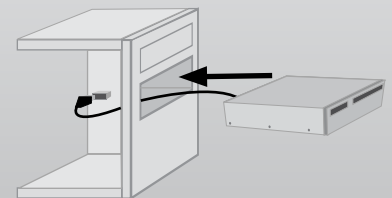

EM1078 Internal connection

EM1079 | Internal USB 3.0 Card Reader

- Super Speed USB 3.0 internal card reader
- Additional USB 3.0 port at front panel
- Front colors supplied: black, white and silver
- Easy installation

EM1039 | Super Speed USB 3.0 PCI-e card

- Easily add additional USB 3.0 ports
- Enjoy Super Speed data transfers
- Speed up to 5Gbit/s
- Easy installation