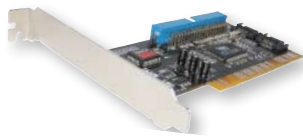

EM7010

EM2001

EM7010 | Docking Station for 2.5 inch and 3.5 inch SATA hard disks

- Docking Station for 2.5 inch and 3.5 inch SATA hard disks
- For 6,35cm (2.5 inch) and 8,89cm (3.5 inch) SATA hard disks
- Fitted with USB and eSATA connector
- Backup button and backup software

EM2001 | 2 Port PCI Controller SATA*

- PCI Controller SATA
- 2 Internal serial ATA ports and 1 IDE port
- High transfer rate of 1.5Gbit/sec
- Supports RAID 0 and 1 (striping and mirror)