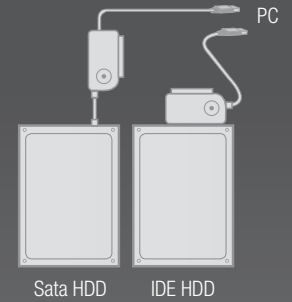

EM7016 | USB 3.0 to IDE / SATA Converter
EM1015 | USB 2.0 to IDE / SATA Converter

Easily connect IDE or SATA devices to your computer by USB 3.0 or USB 2.0!

- Super Speed USB 3.0 to IDE / SATA Cable
- USB 3.0 adapter with IDE and SATA connectors
- Suited for 3.5 inch en 2.5 inch IDE / SATA hard disks
- Also supports 5.25 inch devices

EM1114 | USB 3.0 Active Extension Cable

Boost your USB 3.0 signal over a distance of 5 meters with this USB 3.0 Active Extension Cable

- USB 3.0 Active Extension Cable
- Easily extend your USB 3.0 cable
- Length of the cable: 5 meters
- Cascade the USB 3.0 Active Extension Cable up to 2 times