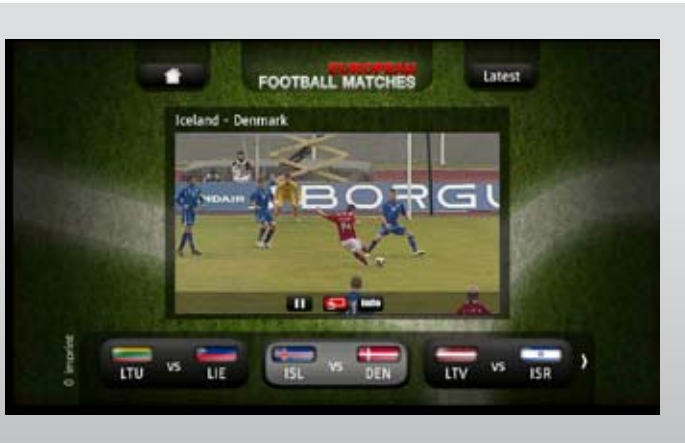

Turn your Television into a **Smart TV** with **Full HD Media Player** functionality!