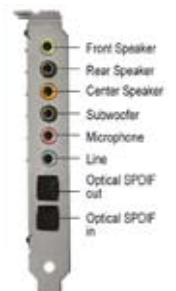

EM3752 | 7.1 Sound Card with SPDIF

7.1 Sound Card with SPDIF

- 7.1 PCI sound card to build in PC.
- Suitable for headphones or 2.0, 2.1, 4.0, 4.1, 5.1, 7.1 speakerset
- Fitted with six 3.5mm audio sockets and two internal input sockets
- Equipped with a input and a output SPDIF socket.