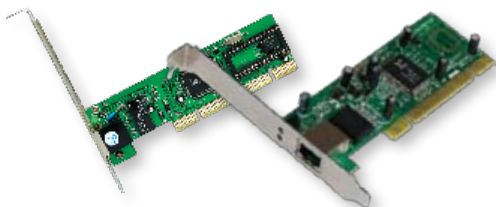

**EM8016 | Mini Powerline Adapter 200Mbps**

**EM8017 | Mini Powerline Adapter 200Mbps - Set of two - Starter Kit**

**EM8018 | Powerline Adapter 200Mbps met stopcontact**

**EM8019 | Powerline Adapter 200Mbps - Set of two - Starter Kit with power outlet**

- Powerline adapter for super-speed (200Mbps) Ethernet over existing power lines
- Integrated Noise filtered power outlet (Only for the EM8018/EM8019)
- Security through 128-Bit AES Link encryption
- Stable connection, no hassle with wires
- Internet in every room, simply through the wall outlet

**EM8024 | Mini Powerline Adapter 85Mbps Extensionkit\***

**EM8025 | 2 Mini Powerline Adapters 85Mbps Starterkit\***

- Powerline adapter for super-speed (85Mbps) Ethernet over existing power lines
- Internet in every room, simply through the wall outlet
- Security through 56-Bit DES encryption
- Stable connection, no hassle with wires

## Networking Adapters

EM1027

EM4028

**EM1027 | 10/100Mbps PCI Networking Adapter**   **EM4028 | 10/100/1000Mbps PCI network adapter**

- Connect your desktop computer to an existing network!
- 1-Port RJ45 networking adapter
- Compliant with 10/100Mbps networks
- Supports auto-negotiation (Nway)
- Future-ready the easy way!
- High-speed wired networking
- Data transfer speeds up to 1000Mbps
- Extremely reliable and stable