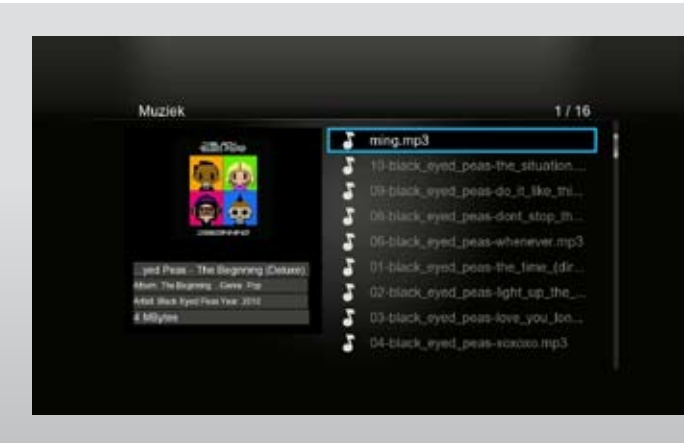

**EM7285 | EM7285UK | Limited Edition hdMEDIA - HD media player - For internal harddisk**

Play all your media in Full HD 1080P!

- Stand alone HDMI networked hd media player with next-generation Realtek RT1185 chipset.
- Black aluminium casing
- Easy hard disk mounting system
- Built-in Gigabit lan and Wi-Fi 300N networking
- On-board SD Card reader
- All-new Video/Music/Photo library system
- USB 3.0 client port for transferring data between PC and player
- Exclusive user interface designed by Project Mayhem(XBMC)

**EM3140 | Wireless Mini Keyboard with built-in Touchpad and Laser Pointer**

Control your notebook or media player at home or on the road with the Eminent EM3140 Wireless Mini Keyboard

- Wireless Mini Keyboard for Computer or Media Player
- 90 Degree flip touchpad
- Built-in Laser Pointer
- Backlight Keyboard

# Turn your Television into a **Smart TV** with **Full HD Media Player** functionality!

EM8100  
WEB-TV Box Streamer

EM8102  
WEB-TV Box for internal HDD

# Are you ready for a new television experience?

Discover this with Eminent's EM8100 and EM8102 WEB-TV Boxes. You turn your television into a Smart TV with Full HD media player functionality. The WEB-TV Boxes combine a home cinema experience with Smart TV functionality. You can play your movie collection seamlessly on your TV in Full HD 1080P quality, watch your photos and enjoy your music.