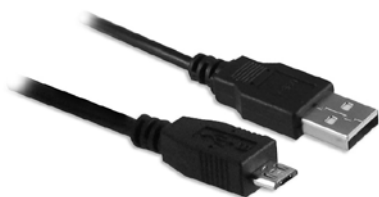

## USB 3.0

**EM9611** | USB 3.0 Connection Cable 1.8 meter

**EM9613** | USB 3.0 Connection Cable 3 meter

- High quality USB 3.0 connection cable
- Easy connect High Speed USB 3.0 devices
- Connectors : USB 3.0 type A to USB 3.0 type B
- Length : 3 meters
- Colour : black

**EM1114** | USB 3.0 Active Extension Cable

- USB 3.0 Active Extension Cable
- Easily extend your USB 3.0 cable
- Length of the cable: 5 meters
- Cascade the USB 3.0 Active Extension Cable up to 2 times
- Compliant with USB 3.0 specification

## USB 2.0

**EM1020** | USB Signaalbooster 10 Meter

- USB Signal Booster Cable
- Easily extend your USB cable
- Length of the cable: 10 meters
- Cascade the USB Signal Booster up to 4 times
- Compliant with USB 2.0 specification