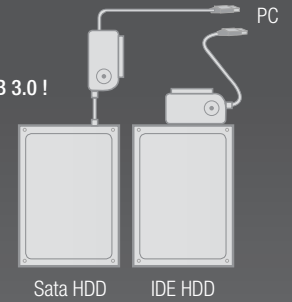

Easily connect IDE or SATA devices to your computer by USB 3.0 !

- Super Speed USB 3.0 to IDE / SATA Cable
- USB 3.0 adapter with IDE and SATA connectors
- Suited for 3.5 inch en 2.5 inch IDE / SATA hard disks
- Also supports 5.25 inch devices

EM1114 | USB 3.0 Active Extension Cable

Boost your USB 3.0 signal over a distance of 5 meters with this USB 3.0 Active Extension Cable

- USB 3.0 Active Extension Cable
- Easily extend your USB 3.0 cable
- Length of the cable: 5 meters
- Cascade the USB 3.0 Active Extension Cable up to 2 times