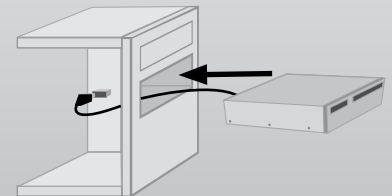

EM1078 Internal connection