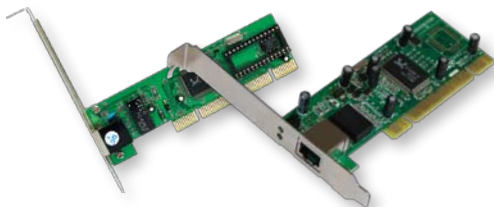

**EM4556 | wBUS 300 Wireless USB Adapter\***

The ideal way to connect your pc or notebook with a wireless network!

- Wireless network adapter for desktop computers and notebooks
- Enjoy the speed of a wireless N network
- Internet access and video/audio streaming at a blazing speed (up to 300 Mbps)
- Advanced wireless security: WEP, WPA and WPA2

## Powerline (PLC)

**EM8026 | Mini Powerline Adapter 200Mbps Extensionkit\***  
**EM8027 | 2 Mini Powerline Adapters 200Mbps Starterkit\***

- Security through 128-bit AES link encryption
- Stable connection, no hassle with wires
- Internet in every room, simply through the wall outlet
- Easy installation
- Powerline adapter for super-speed (200Mbps) Ethernet over existing power lines

**EM8024 | Mini Powerline Adapter 85Mbps Extensionkit\***  
**EM8025 | 2 Mini Powerline Adapters 85Mbps Starterkit\***

- Powerline adapter for super-speed (85Mbps) Ethernet over existing power lines
- Internet in every room, simply through the wall outlet
- Security through 56-Bit DES encryption
- Stable connection, no hassle with wires

## Networking Adapters

EM1027

EM4028

**EM1027 | 10/100Mbps PCI Networking Adapter**   **EM4028 | 10/100/1000Mbps PCI network adapter**

- Connect your desktop computer to an existing network!
- 1-Port RJ45 networking adapter
- Compliant with 10/100Mbps networks
- Supports auto-negotiation (Nway)
- Future-ready the easy way!
- High-speed wired networking
- Data transfer speeds up to 1000Mbps
- Extremely reliable and stable