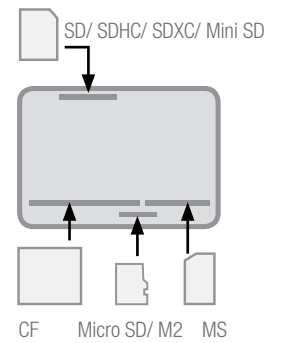

EM1078 | Super Speed USB 3.0 PCI-e card and internal USB 3.0 Card Reader

Easily extend your personal computer with Super Speed USB 3.0 ports and an internal USB 3.0 Card Reader

- Easily add additional USB 3.0 ports and a Super Speed Card Reader
- Support for latest generation of SDXC memory cards
- Speed up to 5Gbit/s
- Front colors supplied: black, white and silver