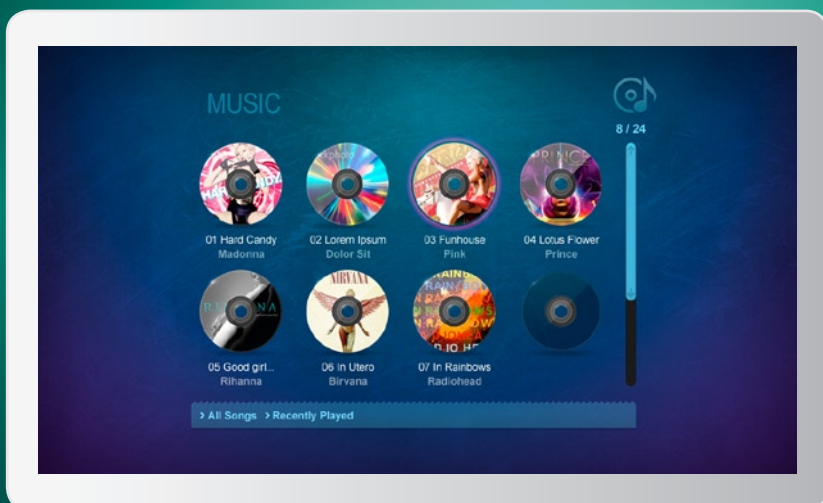

DTS and AC3 sound

Connect your media player to your TV and/or your home entertainment set. You can use an optical cable to do this. Many films have DTS or AC3 for the ultimate cinema sound. If you want to enjoy the best sound on your TV then make sure that your media player also supports "downmix". The sound is hereby played through the speakers of your TV. If your media player doesn't support this "downmix", you have to connect it to your home entertainment set. Please note that your set should be able to decode DTS.

new gui design may 2011