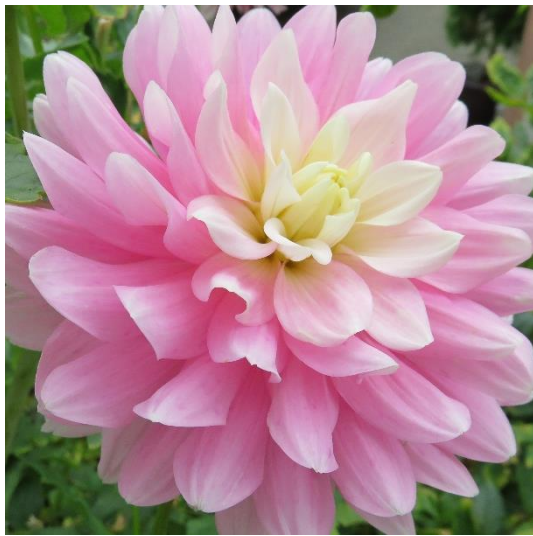

Chilsons Pride