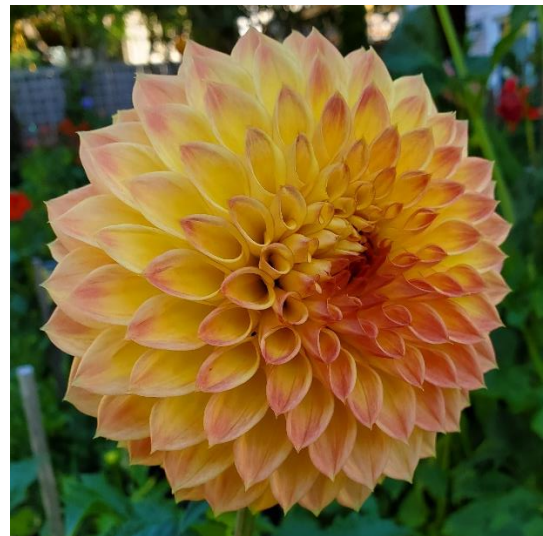

Woodlands Wonderful