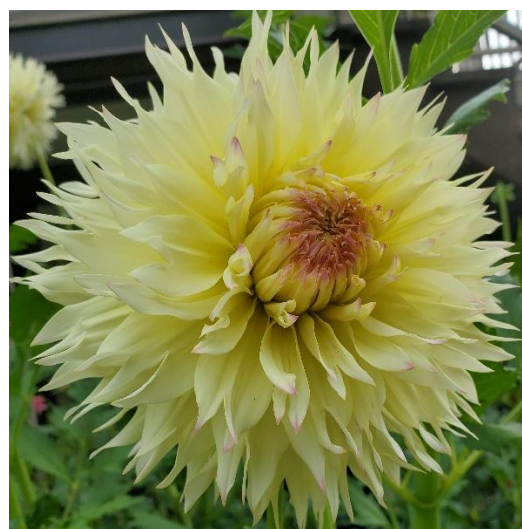

Citron du Cap