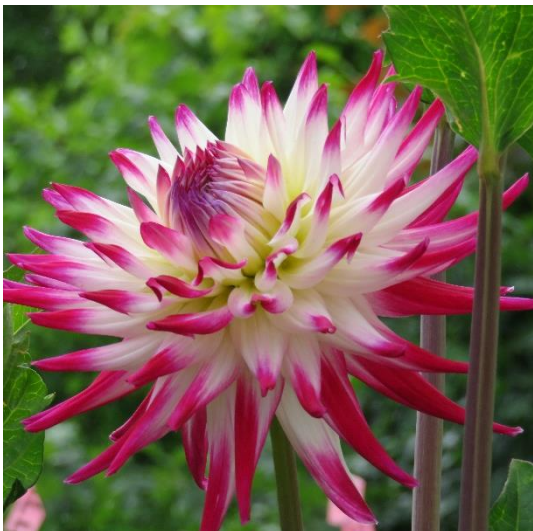

Marlene Joy

Nuit d'Ete

Sorbet

Majestic Kerkrade

Dinner Plate

Taum Sauk

Thomas Edison

Formal Decorative