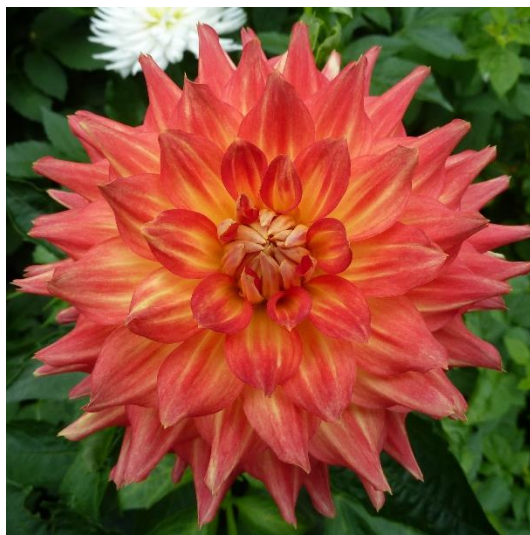

Lynns Amber