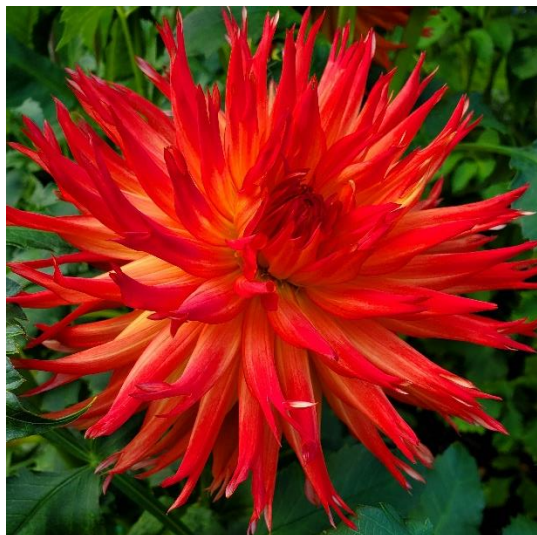

Laciniated

Cheyenne