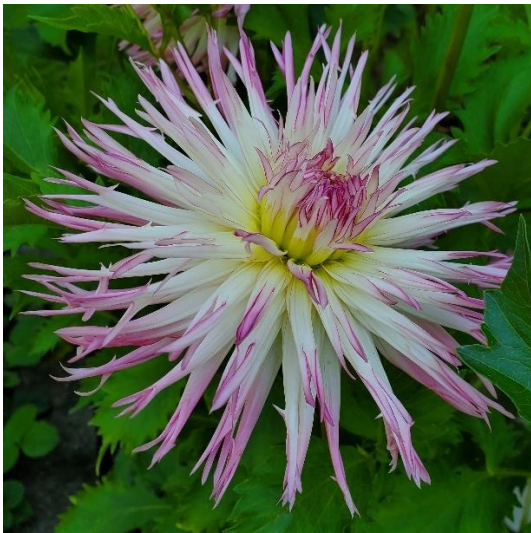

Marlene Joy

Nuit d'Ete

Sorbet

Majestic Kerkrade

Dinner Plate

Taum Sauk

Thomas Edison

Formal Decorative