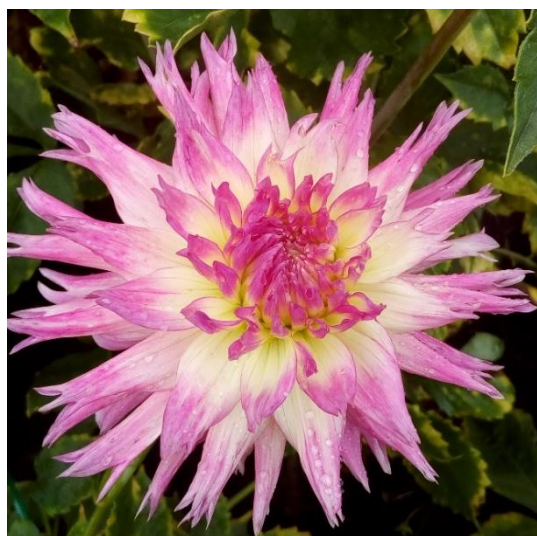

Jasmine Li Ho