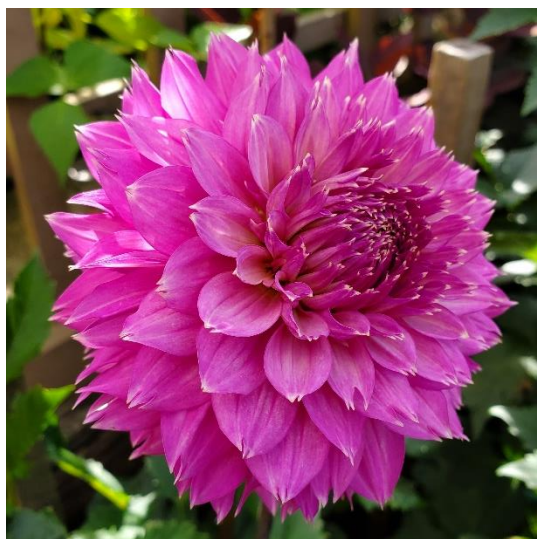

Frizzy Lizzy