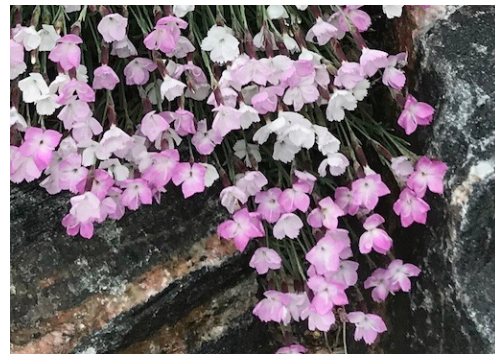

LARGE FLOWERED
STONECRESS
Aethionema grandiflora

DWAVE STATICE
Limonium minutum

SILVER GERMANDER
Teucrium aronianum

MOROCCAN PINCHUSHION FLOWER
Pterocephalus depressus

MESA VERDE ICE PLANT
Delosperma cooperi 'MesaVerde'