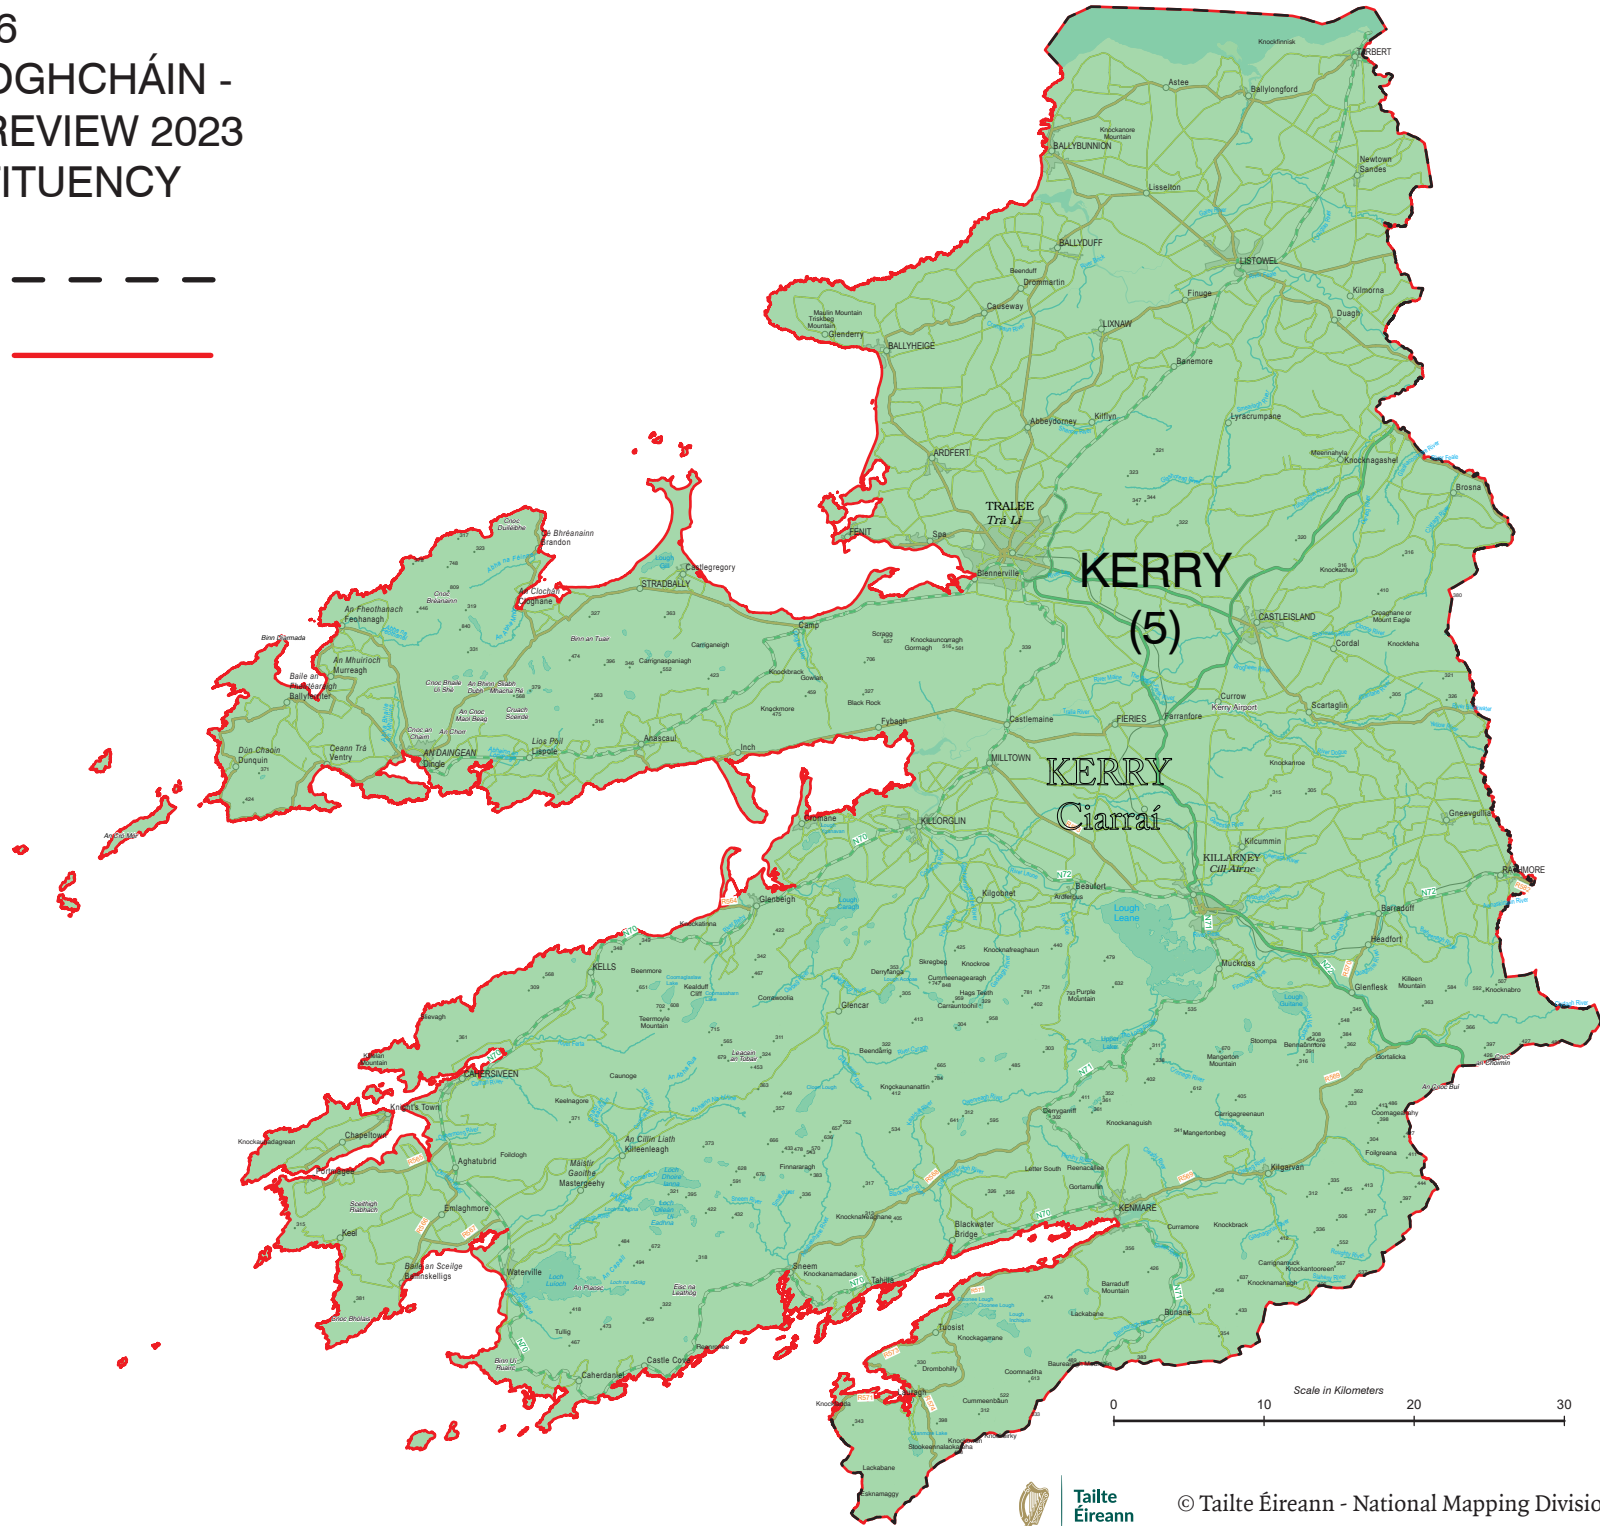

MAP 16 AN COIMISIÚN TOGHCHÁIN - CONSTITUENCY REVIEW 2023 KERRY CONSTITUENCY

COUNTY BOUNDARIES

RECOMMENDED DÁIL
CONSTITUENCY
BOUNDARIES

Tailte
Éireann

© Tailte Éireann - National Mapping Division 2023