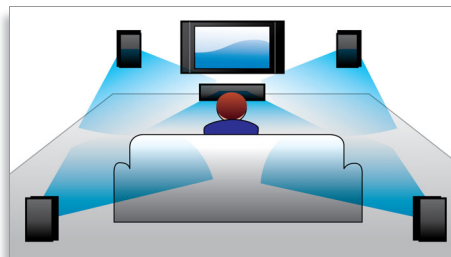

Dolby TrueHD and DTS-HD

Dolby TrueHD and DTS-HD Master Audio Essential deliver the finest sound from your Blu-ray Discs. Audio reproduced is virtually indistinguishable from the studio master, so you hear what the creators intended for you to hear. Dolby TrueHD and DTS-HD Master Audio Essential complete your high definition entertainment experience.