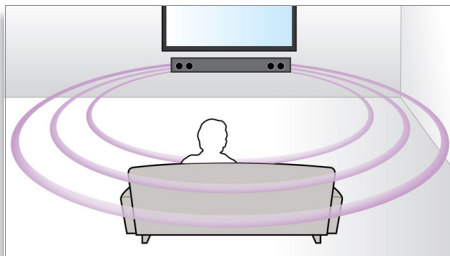

Designed to enhance your cinema at home

- Modern design to complement your home environment

PHILIPS
sense and simplicity

Highlights

Full HD 3D Blu-ray

Be enthralled by 3D movies in your own living room on a Full HD 3D TV. Active 3D uses the latest generation of fast switching displays for real life depth and realism in full 1080x1920 HD resolution. By watching these images through special glasses with right and left lenses that are timed to open and close in synchrony with alternating images, the full HD 3D viewing experience is created in your home cinema. Premium 3D movie releases on Blu-ray offer a wide, high quality selection of content. Blu-ray also delivers uncompressed surround sound for an unbelievably real audio experience.

300W RMS power

300W RMS power delivers great sound for movies and music

Virtual Surround Sound

Philips Virtual Surround Sound produces rich and immersive surround sound from less than

five-speaker system. Highly advanced spatial algorithms faithfully replicate the sonic characteristics that occur in an ideal 5.1-channel environment. Any high quality stereo source is transformed into true-to-life, multi-channel surround sound. No need to purchase extra speakers, wires or speaker stands to appreciate room-filling sound.