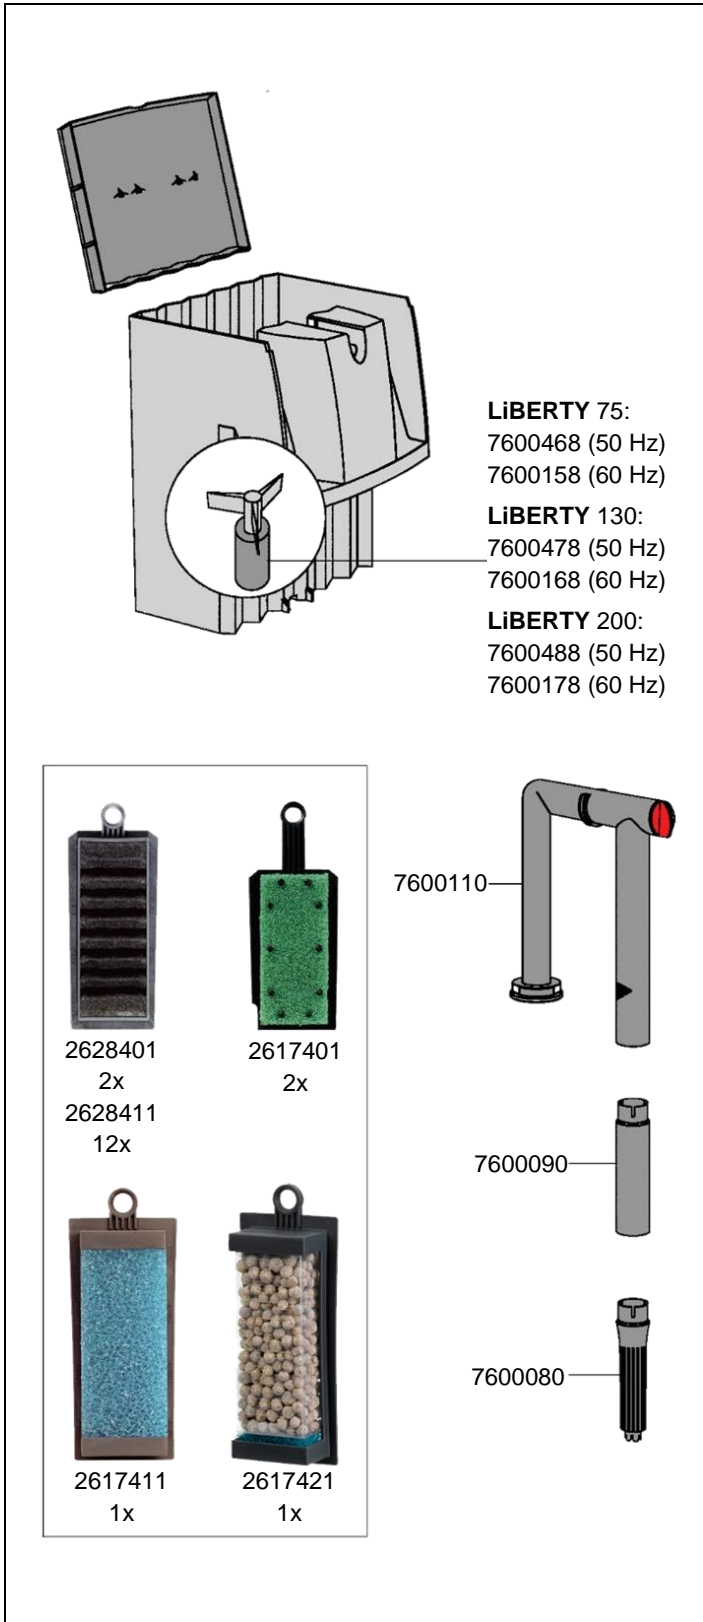

2040 External filter LiBERTY 75  
 2041 External filter LiBERTY 130  
 2042 External filter LiBERTY 200

Order no.	Spare part
2617401	Bio foam cartridge (2 pieces)
2617411	Bio foam cartridge large
2617421	SUBSTRAT pro cartridge with prefilter
2628401	3D active carbon insert (2 pieces)
2628411	3D active carbon insert (12 pieces)
7600080	Suction basket
7600090	Extension for suction tube (2 pieces)
7600110	Suction tube
7600158	Impeller (60 Hz) for <b>LiBERTY</b> 75 (type 2040)
7600168	Impeller (60 Hz) for <b>LiBERTY</b> 130 (type 2041)
7600178	Impeller (60 Hz) for <b>LiBERTY</b> 200 (type 2042)
7600468	Impeller (50 Hz) for <b>LiBERTY</b> 75 (type 2040)
7600478	Impeller (50 Hz) for <b>LiBERTY</b> 130 (type 2041)
7600488	Impeller (50 Hz) for <b>LiBERTY</b> 200 (type 2042)