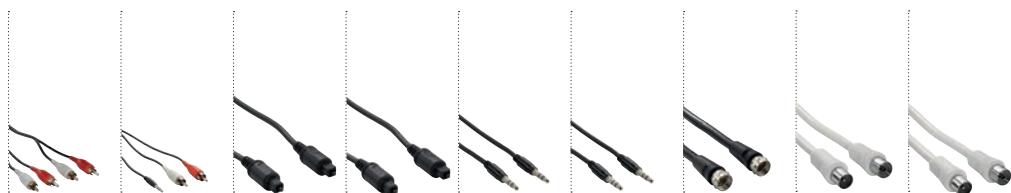

Core Range | Cables

FEATURES	AV								
Model number	CC 3010	CC 3011	CC 3012	CC 3013	CC 3014	CC 3015	CC 3110	CC 3111	CC 3112
Lenght (cm)	150	150	150	300	150	300	500	150	300
2RCA (Male) to 2RCA (Male)	■								
2RCA (Male) to 3.5mm (Male)		■							
TOSLINK (male) to TOSLINK (Male)			■	■					
3.5mm (Male) to 3.5mm (Male)					■	■			
F Connector (Male) to F Connector (Male)							■		
IEC male to female								■	■
3RCA (Male) to 3RCA (Male)									
HDMI (Male) to HDMI (Male)									
HDMI (Male) to Swivel HDMI (Male)									
HDMI (Male) to 90° HDMI (Male)									
HDMI (Male) to mini-HDMI (Male)									
HDMI (Male) to micro-HDMI (Male)									
Nickel plated connectors	■	■			■	■	■	■	■
Gold plated connectors									
OFC Copper Cores	■	■			■	■	■	■	■
Optical Fibre Core			■	■					
Steel Protection			■	■					
Pro shielding	■	■			■	■	■	■	■
Durable Molded Plug	■	■	■	■	■	■	■	■	■

LOGISTICS	AV								
Model number	CC 3010	CC 3011	CC 3012	CC 3013	CC 3014	CC 3015	CC 3110	CC 3111	CC 3112
Cable length (cm)	150	150	150	300	150	300	500	150	300
Weight (kg)	0,047	0,028	0,031	0,058	0,0205	0,037	0,19	0,06	0,1204
Packaging									
Dimensions (cm)	17,6 x 9,6 x 3,0	17,6 x 9,6 x 3,0	17,6 x 9,6 x 3,0	17,6 x 9,6 x 3,0	17,6 x 9,6 x 3,0	17,6 x 9,6 x 3,0	17,6 x 9,6 x 5,0	17,6 x 9,6 x 3,0	17,6 x 9,6 x 4,0
Weight (kg)	0,095	0,077	0,079	0,106	0,0685	0,085	0,253	0,108	0,174
EAN Code Universal	8716184056840	8716184056871	8716184056918	8716184056949	8716184056970	8716184057007	8716184057038	8716184057069	8716184057090
Inner									
Quantity (number of products)	6	6	6	6	6	6	6	6	6
Dimensions (cm)	24,6 x 19,7 x 10,5	24,6 x 19,7 x 10,5	24,6 x 19,7 x 10,5	24,6 x 19,7 x 10,5	24,6 x 19,7 x 10,5	24,6 x 19,7 x 10,5	24,6 x 19,7 x 10,5	21,6 x 19,7 x 10,5	21,6 x 19,7 x 10,5
Weight (kg)	0,67	0,562	0,574	0,734	0,51	0,609	1,649	0,744	1,154
EAN Code Universal	8716184056857	8716184056888	8716184056925	8716184056956	8716184056987	8716184057014	8716184057045	8716184057076	8716184057106
Master									
Quantity (number of products)	48	48	48	48	48	48	48	48	48
Dimensions (cm)	24,1 x 43,8 x 40,6	24,1 x 43,8 x 40,6	24,1 x 43,8 x 40,6	24,1 x 43,8 x 40,6	24,1 x 43,8 x 40,6	24,1 x 43,8 x 40,6	45,7 x 41,9 x 33,7	24,1 x 43,8 x 40,6	24,1 x 52,7 x 43,8
Weight (kg)	6,09	5,226	5,322	6,602	4,81	5,602	13,995	6,682	10,103
EAN Code Universal	8716184056864	8716184056895	8716184056932	8716184056963	8716184056994	8716184057021	8716184057052	8716184057083	8716184057113