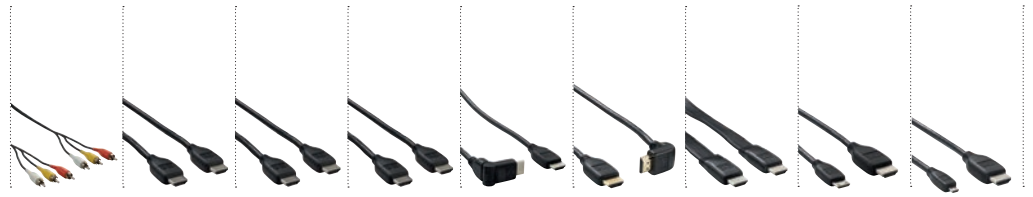

FEATURES	AV								
Model number	CC 3113	CC 3114	CC 3115	CC 3116	CC 3117	CC 3118	CC 3119	CC 3120	CC 3121
Lenght (cm)	150	100	200	300	300	300	300	300	300
2RCA (Male) to 2RCA (Male)									
2RCA (Male) to 3.5mm (Male)									
TOSLINK (male) to TOSLINK (Male)									
3.5mm (Male) to 3.5mm (Male)									
F Connector (Male) to F Connector (Male)									
IEC male to female									
3RCA (Male) to 3RCA (Male)	■								
HDMI (Male) to HDMI (Male)		■	■	■			■		
HDMI (Male) to Swivel HDMI (Male)					■				
HDMI (Male) to 90° HDMI (Male)						■			
HDMI (Male) to mini-HDMI (Male)								■	
HDMI (Male) to micro-HDMI (Male)									■
Nickel plated connectors	■								■
Gold plated connectors		■	■	■	■	■	■	■	■
OFC Copper Cores	■	■	■	■	■	■	■	■	■
Optical Fibre Core									
Steel Protection									
Pro shielding	■	■	■	■	■	■	■	■	■
Durable Molded Plug	■	■	■	■	■	■	■	■	■

LOGISTICS	AV								
Model number	CC 3113	CC 3114	CC 3115	CC 3116	CC 3117	CC 3118	CC 3119	CC 3120	CC 3121
Cable length (cm)	150	100	200	300	300	300	300	300	300
Weight (kg)	0,07	0,045	0,1	0,141	0,142	0,143	0,267	0,096	0,095
Packaging									
Dimensions (cm)	17.6 x 9.6 x 4.0	17.6 x 9.6 x 3.0	17.6 x 9.6 x 3.0	17.6 x 9.6 x 4.0	17.6 x 9.6 x 5.0	17.6 x 9.6 x 5.0	17.6 x 9.6 x 5.0	17.6 x 9.6 x 4.0	17.6 x 9.6 x 4.0
Weight (kg)	0,118	0,093	0,148	0,195	0,205	0,206	0,33	0,15	0,149
EAN Code Universal	8716184057120	8716184057151	8716184057182	8716184057212	8716184057243	8716184057274	8716184057304	8716184057335	8716184057366
Inner									
Quantity (number of products)	6	6	6	6	6	6	6	6	6
Dimensions (cm)	21.6 x 19.7 x 10.5	21.6 x 19.7 x 10.5	21.6 x 19.7 x 10.5	21.6 x 19.7 x 10.5	21.6 x 20.3 x 16.2	21.6 x 20.3 x 16.2	21.6 x 20.3 x 16.2	21.6 x 25.7 x 10.5	21.6 x 19.7 x 10.5
Weight (kg)	0,808	0,67	0,992	1,294	1,362	1,368	2,112	1,019	1,014
EAN Code Universal	8716184057137	8716184057168	8716184057199	8716184057229	8716184057250	8716184057281	8716184057311	8716184057342	8716184057373
Master									
Quantity (number of products)	48	48	48	48	48	48	48	48	48
Dimensions (cm)	24.1 x 43.8 x 40.6	24.1 x 43.8 x 40.6	24.1 x 43.8 x 40.6	24.1 x 52.7 x 43.8	45.7 x 41.9 x 33.7	45.7 x 41.9 x 33.7	45.7 x 41.9 x 33.7	24.1 x 52.7 x 43.8	24.1 x 52.7 x 43.8
Weight (kg)	7,194	6,09	8,666	11,223	11,7	11,747	17,7	9,022	8,982
EAN Code Universal	8716184057144	8716184057175	8716184057205	8716184057236	8716184057267	8716184057298	8716184057328	8716184057359	8716184057380