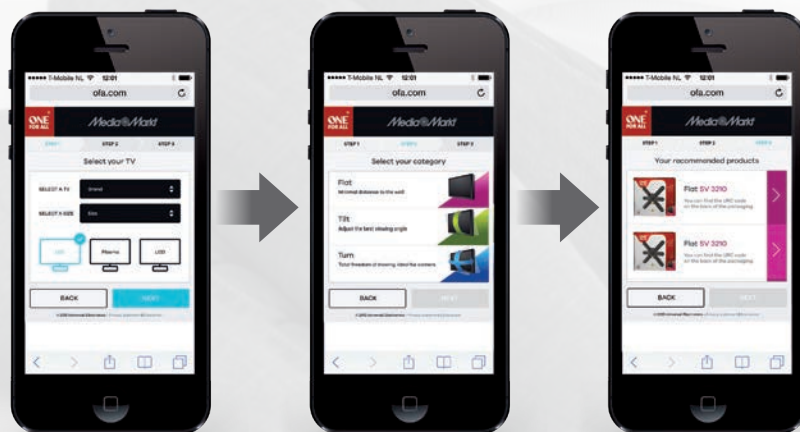

# The specialist in universal audio-video accessories.

As the specialist in universal audio-video accessories we do not only care about developing best-in-class products with consumer-driven innovations. We also understand that we have an obligation to help our retail partners in helping their customers in finding the right product that fulfills their needs. With our Smart Selector Program we do just that. We help the shopper to find the right remote control that operates their brand of TV, cable box or DVD, we help him finding the right antenna that works in his zip code area, and we help her to find the right wall mount that fits their flat screen TV. As we understand that the world gets more complex, we know we have deliver just a little more of our expertise and help. Just scan the QR code or type in our website address and you have direct access to our database filled with specialist know-how.

Enjoy your new  
viewing experience.

**Product selector tool**

We offer you the perfect wall mount selector tool.  
For a quick and easy search:  
[www.ofa.com/tvbrackets](http://www.ofa.com/tvbrackets)

At One For All we are totally focused on enhancing your home entertainment experiences. One of those is a perfect view of your TV. All One For All® wall mount designs are inspired by the latest trends to complement ultra slim TV designs. There are solutions for all screen sizes and for each application to ensure the best viewing experience from all angles. One For All has also developed highly efficient product selector tools to find compatible wall mounts for each TV.