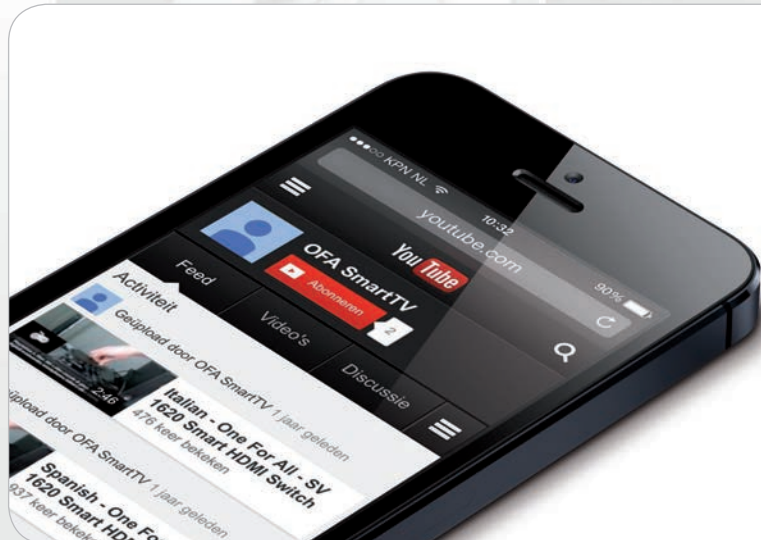

Maximise your Smart TV Experience

To find out how these Smart TV accessories work, please scan this QR code with your smart phone:
www.ofa.com/smarttv