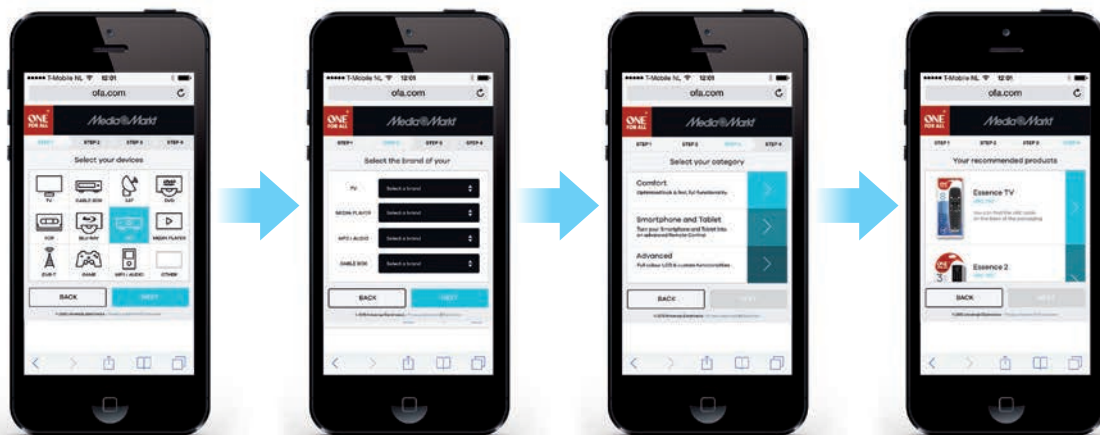

## How does it work?

1. Download the NEVO App from the AppStore or Google Play onto your tablet or smartphone\*
2. Follow the pairing process as shown in the app
3. Place the Smart Zapper close to your home entertainment devices
4. Open the NEVO App, select the devices you want to control and you are ready to go.

▲ Smart Zapper

▲ NEVO App

## Which remote do you need?

Universal remotes that are designed to fit perfectly in your hand, can be used effortlessly and, thanks to One For All's SimpleSet, are very easy to install.

Whether your home is hectic or relaxed, whether you need a stylish remote or prefer one that can take the knocks of family life, there's a remote to suit your way of fully enjoying your home entertainment equipment.

### Product selector tool

We offer you the perfect remote selector tool.  
For a quick and easy search:  
[www.ofa.com/check](http://www.ofa.com/check)