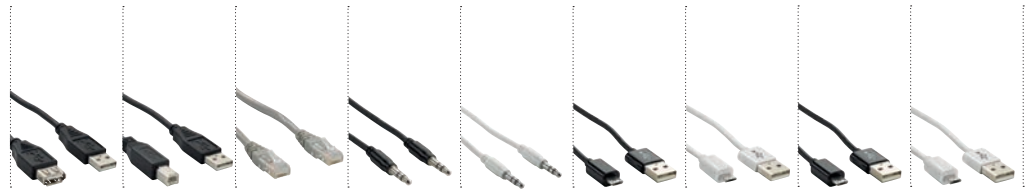

Essential Range | Cables

FEATURES	COMPUTER			MOBILE					
Model number	CC 3210	CC 3211	CC 3212	CC 3310	CC 3311	CC 3312	CC 3313	CC 3314	CC 3315
Lenght (cm)	200	200	300	100	100	100	100	300	300
2RCA (Male) to 2RCA (Male)									
2RCA (Male) to 3.5mm (Male)									
TOSLINK (male) to TOSLINK (Male)									
3.5mm (Male) to 3.5mm (Male)				■	■				
F Connector (Male) to F Connector (Male)									
USB-A (Male) to USB-A (Female)	■								
USB-A (Male) to USB-B (Male)		■							
UTP (RJ45) to UTP (RJ45)			■						
USB-A (Male) to MICRO USB A (Male)						■	■	■	■
USB-A (Male) to APPLE 30PIN (Male)									
USB-A (Male) to APPLE LIGHTNING (Male)									
Nickel plated connectors	■	■		■	■	■	■	■	■
Gold plated connectors									
OFC Copper Cores	■	■	■						
Optical Fibre Core									
Steel Protection									
Pro shielding	■	■	■	■	■	■	■	■	■
Durable Molded Plug	■	■	■	■	■				
Durable ABS Plated Plug						■	■	■	■

LOGISTICS	COMPUTER			MOBILE					
Model number	CC 3210	CC 3211	CC 3212	CC 3310	CC 3311	CC 3312	CC 3313	CC 3314	CC 3315
Cable length (cm)	200	200	300	100	100	100	100	300	300
Weight (kg)	0,055	0,055	0,067	0,014	0,014	0,0208	0,021	0,058	0,058
Packaging									
Dimensions (cm)	17.6 x 9.6 x 3.0	17.6 x 9.6 x 3.0	17.6 x 9.6 x 4.0	11.6 x 9.6 x 3.0	11.6 x 9.6 x 3.0	11.6 x 9.6 x 3.0	11.6 x 9.6 x 3.0	11.6 x 9.6 x 4.0	11.6 x 9.6 x 4.0
Weight (kg)	0,103	0,103	0,121	0,047	0,047	0,054	0,054	0,095	0,095
EAN Code Universal	8716184057397	8716184057427	8716184057458	8716184057489	8716184057519	8716184057540	8716184057571	8716184057601	8716184057632
Inner									
Quantity (number of products)	6	6	6	6	6	6	6	6	6
Dimensions (cm)	21.6 x 19.7 x 10.5	21.6 x 19.7 x 10.5	21.6 x 25.7 x 10.5	15.5 x 19.7 x 10.5	15.5 x 19.7 x 10.5	15.5 x 19.7 x 10.5	15.5 x 19.7 x 10.5	15.5 x 25.7 x 10.5	15.5 x 25.7 x 10.5
Weight (kg)	0,718	0,718	0,846	0,361	0,361	0,403	0,403	0,674	0,674
EAN Code Universal	8716184057403	8716184057434	8716184057465	8716184057496	8716184057526	8716184057557	8716184057588	8716184057618	8716184057649
Master									
Quantity (number of products)	48	48	48	48	48	48	48	48	48
Dimensions (cm)	24.1 x 43.8 x 40.6	24.1 x 43.8 x 40.6	24.1 x 52.7 x 43.8	33.6 x 40.6 x 22.2	33.6 x 40.6 x 22.2	33.6 x 40.6 x 22.2	33.6 x 40.6 x 22.2	33.6 x 43.8 x 27	33.6 x 43.8 x 27
Weight (kg)	6,474	6,474	7,639	3,357	3,357	3,693	3,693	5,964	5,964
EAN Code Universal	8716184057410	8716184057441	8716184057472	8716184057502	8716184057533	8716184057564	8716184057595	8716184057625	8716184057656