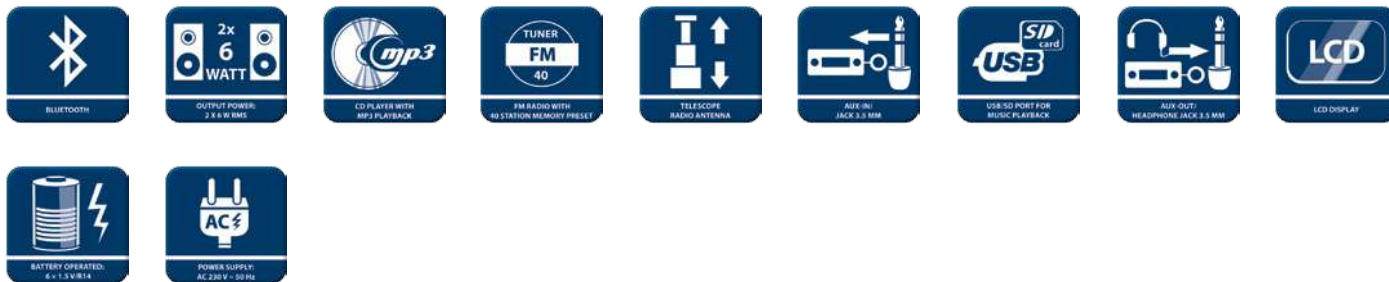

BB30BT/BB31LED

Our boomboxes are ideal for persons of any age. They are indispensable, both, in teaching rooms and in children's rooms. The products allow you to play CD's and your favourite music files via the USB port, and their FM radio tuner with a memory makes it possible to listen to your selected radio stations. Due to their small size and weight, they are extremely handy, and since they are battery powered, they are also portable. High functionality and simplicity of use make the boomboxes suitable for listening to audiobooks, but they can also serve as portable sources of entertainment for both children and adults.