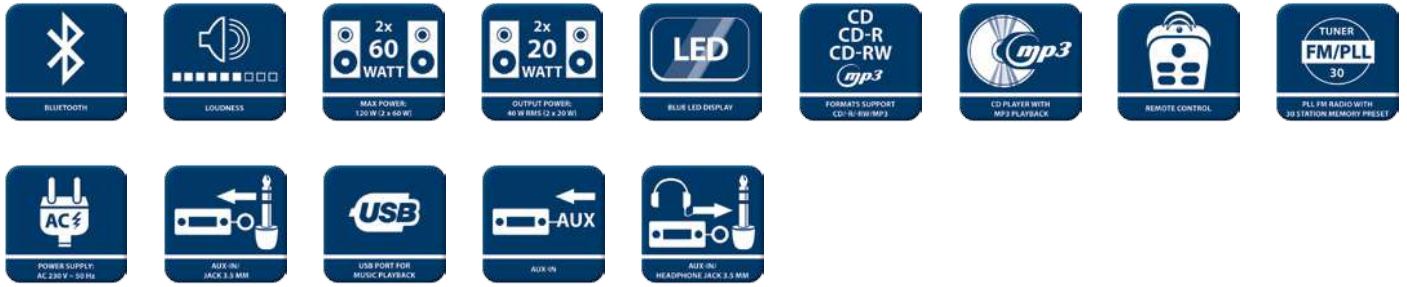

MS30BT

Technical data:

- CD player with MP3 playback and CD/-R/-RW/MP3 support
- Bluetooth for wireless audio streaming from smartphone or PC
- FM PLL radio with 30 preset memory
- USB Port for music playback
- Max. output power: 120 W (2 x 60 W)
- Power Output: 40 W RMS (2 x 20 W)
- Loudness
- Blue LED display
- 3.5 mm Line-in
- Remote control
- Power Supply: AC 230 V ~ 50 Hz
- ERP 2 compliance for higher energy efficiency: < 1 Watt power consumption in stand-by mode
- Main unit dimensions: 245 (w) x 90 (h) x 248 (d) mm
- Speaker dimensions: 125 (w) x 250 (h) x 185 (d) mm
- Weight: 5.25 kg
- EAN code: 5901750500725

MS30BT EDITION

Technical data:

- CD player with MP3 playback and CD/-R/-RW/MP3 support
- Bluetooth for wireless audio streaming from smartphone or PCFM PLL radio with 30 preset memory
- USB Port for music playback
- Max. output power: 120 W (2 x 60 W)
- Power Output: 40 W RMS (2 x 20 W)
- Loudness
- Blue LED display
- 3.5 mm Line-in
- Remote control
- Power Supply: AC 230 V ~ 50 Hz
- ERP 2 compliance for higher energy efficiency: < 1 Watt power consumption in stand-by mode
- Main unit dimensions: 245 (w) x 90 (h) x 248 (d) mm
- Speaker dimensions: 125 (w) x 250 (h) x 185 (d) mm
- Weight: 5.25 kg
- EAN code: 5901750501159