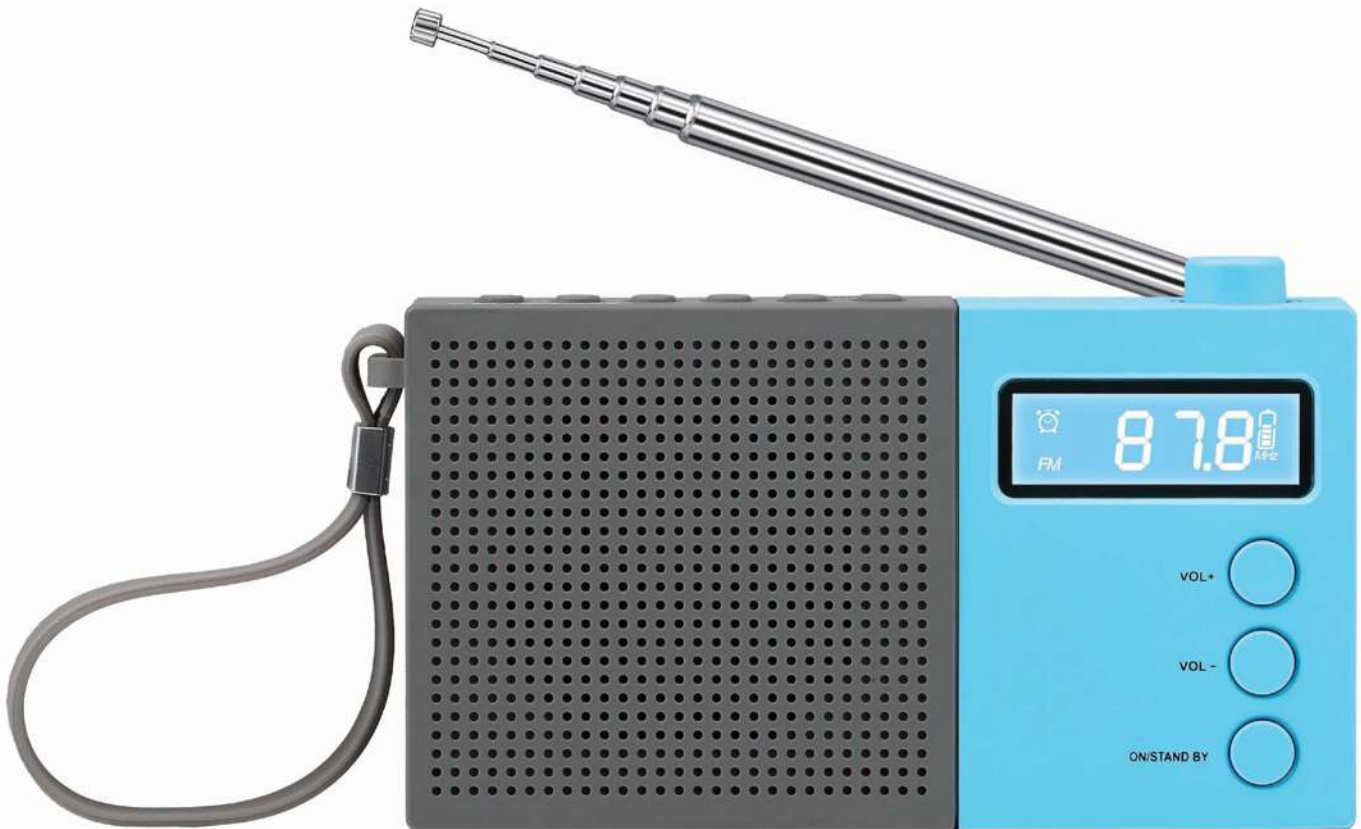

World receivers

- PR10BL
- PR4WH/BK
- PR7BK
- PR3BK
- PR5BL

Enjoy it.

PR10BL

These portable devices have a compact design, so you can easily take them anywhere. The radio players feature an FM tuner, and selected models also an AM one. Some have the option to save your favourite radio stations in the memory, so you do not have to go through the whole frequency range to find your favourite station. Telescopic antennas and top-quality components, always included in models offered under the Blaupunkt brand, guarantee excellent radio-signal reception and total reliability. The built-in speakers provide clear sound at the optimum volume. Thanks to the mini-jack output, you can also enjoy your music through headphones. In selected models, via the microSD and USB inputs, you can play music files using compatible media.