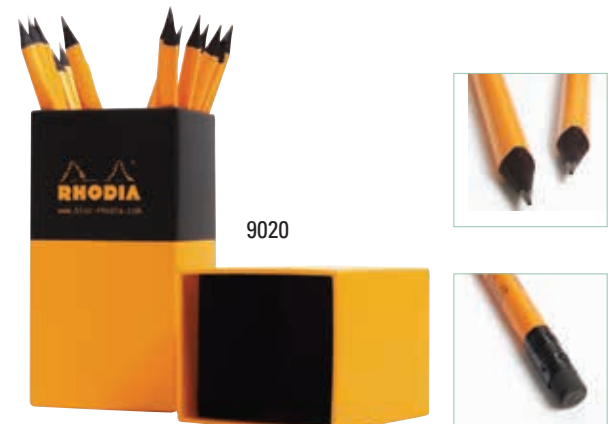

Rhodia Pencil Countertop Display

A great point-of-purchase display. 25 iconic orange Rhodia pencils in a handsome hard box with lid. Pencils feature black linden wood core and black eraser.

- Pencils are individually wrapped
- Triangular shape
- HB lead grade

√ = Best sellers

Pencil (1)	(w) 3 x (d) 2 ¾ x (h) 5 ¼	9020*√	25