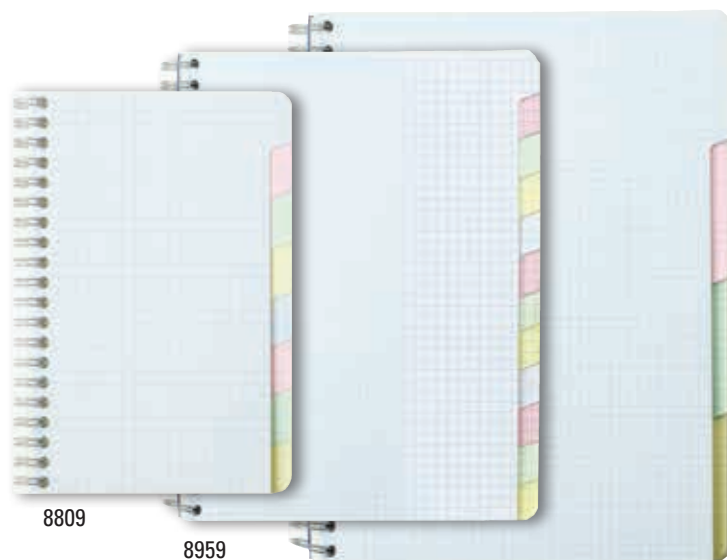

8809

8959

8139