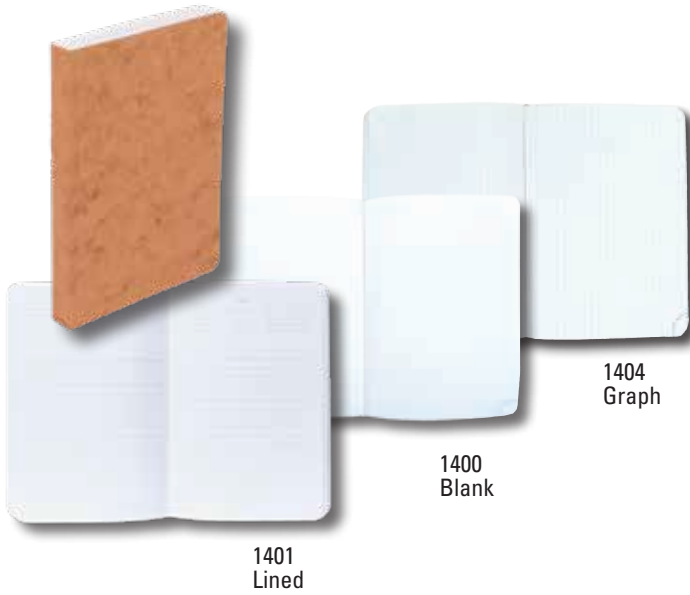

Compact Desk Journal

- Smooth satin finish, pH neutral white 64g paper
- Lined 'undated', blank or graph
- 5 x 7"

Description	Lined	Blank	Graph	Case Pack
190 sheets	1401 ✓	1400	1404	1

Cloth Bound Journal

- Tan cover. Gilt edges.
- 25% cotton, pH neutral, 100g off-white paper
- Ribbon marker

Description	Size	Reference	Case Pack
100 sheets	5 ½ x 8 ¼	993/1	3

"Watershed" - Waterproof Notepad

Designed for the most demanding environments.

- Waterproof paper - write outdoors in all weather conditions
- 50 pages / 25 sheets
- Lined or graph
- Sturdy waterproof cover

Description	Size	Reference	Case Pack
Graph	25 sheets	4 x 6	2281Z* 10
Lined	25 sheets	4 x 6	2291Z* 10
Lined (A5)	25 sheets	6 x 8 ¼	2271Z* 5