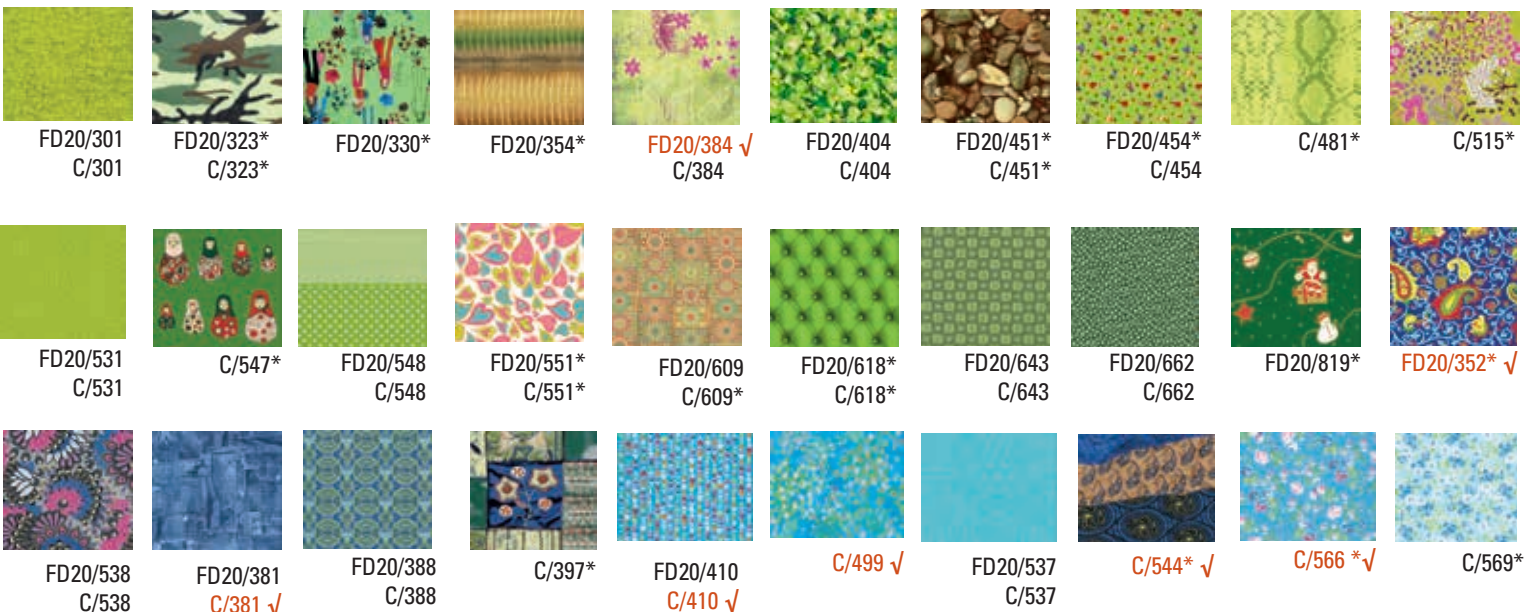

DECOPATCH

For decoupage and paper crafts

Decopatch paper is ultra thin, super strong and flexible, so it can be applied seamlessly to any shape or surface. It goes on smoothly, so there is never a seam or bubble.

Decopatch paper is deep dyed to create a real paint effect. Colorfast technology ensures colors never fade or run.

Papers - Full Sheets

- Sold in packs of 20 sheets or pack of 3 sheets

Description	Reference	Case Pack
Pack of 3 sheets-1 design	11 ¾ x 15 ¾ C/	1
Pack of 20 sheets-1 design	11 ¾ x 15 ¾ FD20/	1

Decopads - Paper Pads

Small playful and practical pad in various shades of one color.

- Each pad includes 48 6 x 6" Décopatch sheets in one of six color themes
- 12 designs per pad
- Sold 5 per color or 6 assorted (one of each color)

Orange	6 x 6 ¼	BLOC01	5
Pink		BLOC02	5
Red		BLOC03	5
Blue		BLOC04	5
Green		BLOC05	5
Brown		BLOC06	5
Assorted		BLOC00	6

BLOC01