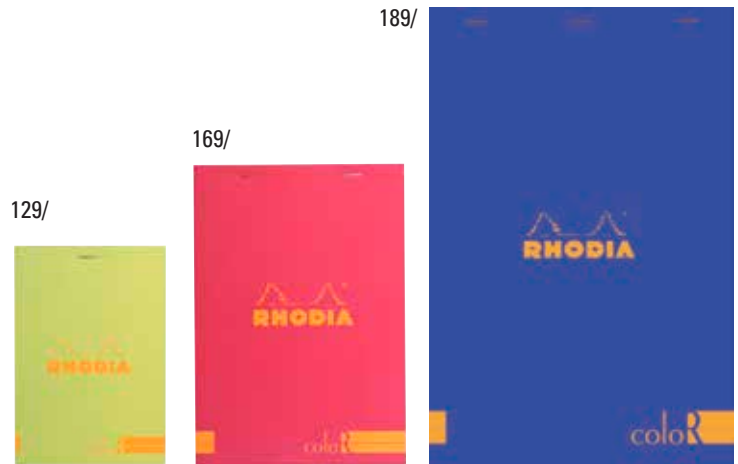

Color Pads

An ode to color. A sensuous, velvety cover encases our famous silky smooth ivory paper. Color is a one-of-a-kind sensory experience for stationery lovers. Available in 8 colors.

- Sheets/Pages: 70/140
- Paper/Color: 90g/Ivory
- Fountain pen and marker friendly
- Micro-perforated for easy and clean removal
- Reinforced staples for extra strength
- Ultra soft coated cover back and front
- Cover is scored to neatly fold back
- Stiff back cover makes writing easy and portable
- Chocolate only available in A5 size
- Anise only available in A6 and A5 size

Description	Size	Reference	Case Pack
Lined (A6)	3 3/8 x 4 3/4	129/*	1
Lined (A5)	6 x 8 1/4	169/*	1
Lined (A4)	8 1/4 x 11 3/4	189/*	1

*Limited Quantity