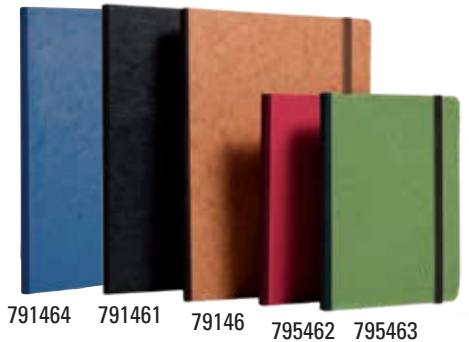

Wirebound with Pockets

- Sheets/Pages: 60/120
- Ruled and micro-perforated with three pocket dividers

Description	Size	Tan	Black	Red	Green	Blue	Case Pack
Ruled (A5)	6 x 8 1/4	78566	785661	785662	785663	785664	5