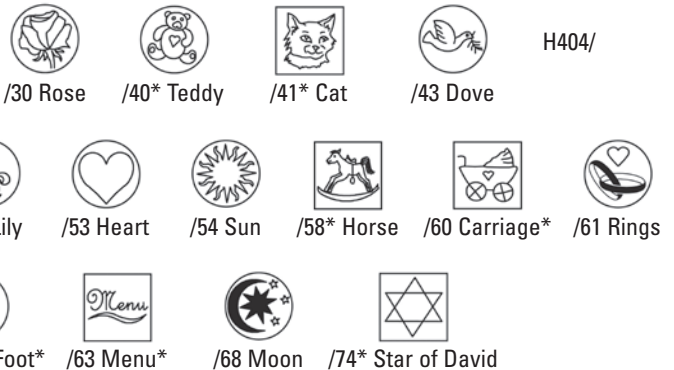

Symbols

H404/