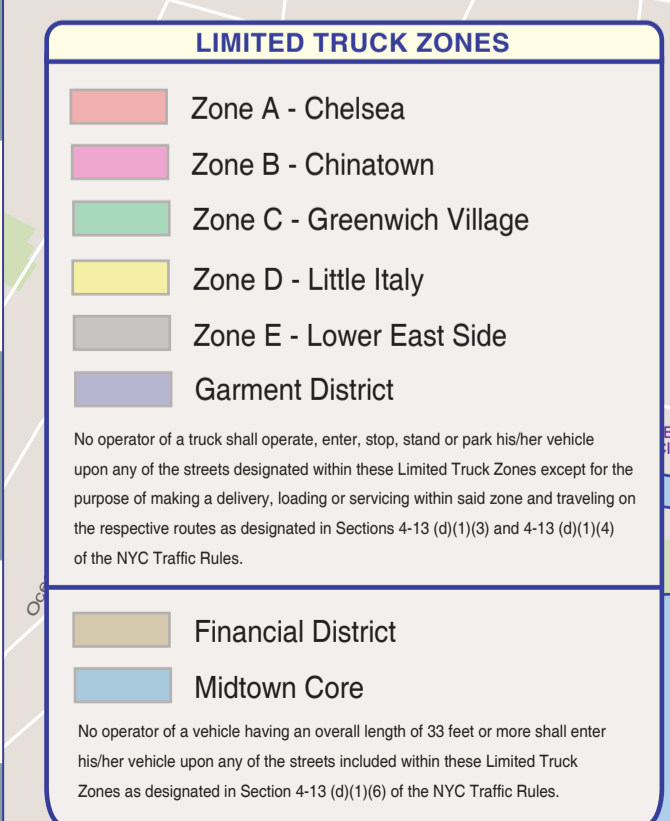

Additional Truck and Commercial Vehicle Resources

New York City Resources

New York City Department of Transportation
NYC Truck and Commercial Vehicle Information
www.nyc.gov/trucks

New York City Department of Transportation
Truck Permit Unit 212-341-3726

Commercial Motor Vehicle Tax (CMVT)
www.nyc.gov/finance 212-361-1210

State and Regional Information and Resources

New York State Department of Transportation
www.nysdot.gov

NYS DOT Truck Information
www.nysdot.gov/portal/page/portal/modal/truck

New York State Permitting
www.nypermits.org

New York State – One Stop Credentialing and Registration (OSCAR)
www.oscar.state.ny.us/OSCAR/OSCARCarrierHome

Port Authority of New York and New Jersey
www.panynj.gov 212-435-7000/1-800-221-9903

MTA Bridges and Tunnels
www.mta.info/bandt

Need more info or maps?
DIAL 311 Government Services & Information for NYC
(212) NEW-YORK from outside NYC

2007 New York City Truck Route Map

Five Boroughs, One Map!

Free!
The City of New York Department of Transportation
Mayor Michael R. Bloomberg

IMPORTANT ADVISORY

Please be advised that commercial vehicles cannot travel on most Parkways.

All trucks must travel on designated Local and Through Truck Routes to the intersection nearest their destination. All posted restrictions must be obeyed.