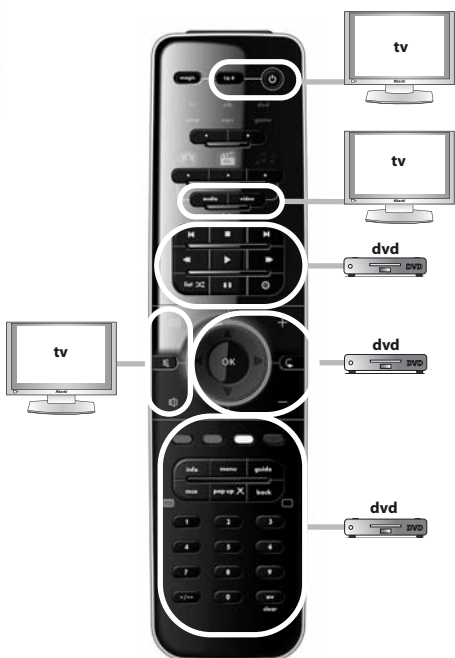

watch tv

: 1 = tv + stb

watch tv

: **2** = tv + stb + amp

watch tv

: **3** = tv + amp

ONE FOR ALL SmartControl™

watch movie : **1** = tv + dvd