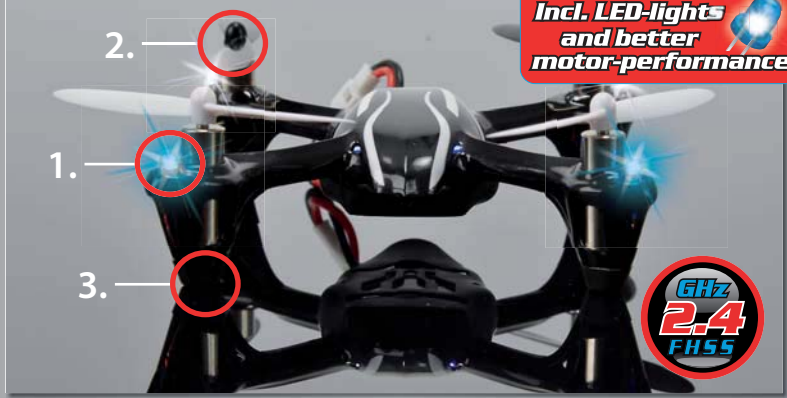

X4 Micro Quadcopter

NEW VERSION 2.0
Incl. LED-lights
and better
motor-performance

GHZ
2.4
FHSS

1. Je zwei blaue LEDs vorne und weiße hinten sorgen für eine coole Optik und bessere Lage-Erkennung bei Dunkelheit / 2 blue LEDs on front side and 2 white on backside are quite stylish and help you while flying in the darkness
2. Bautechnisch optimierte Motoren sind robuster und im Falle eines Falles noch stabiler / optimized engines are more durable
3. Gummipuffer an den Motorgondeln federn harte Landungen effektiv ab und beugen Beschädigungen vor / rubber bumpers on the engine nacelles cushion from hard landings and effectively prevent damages