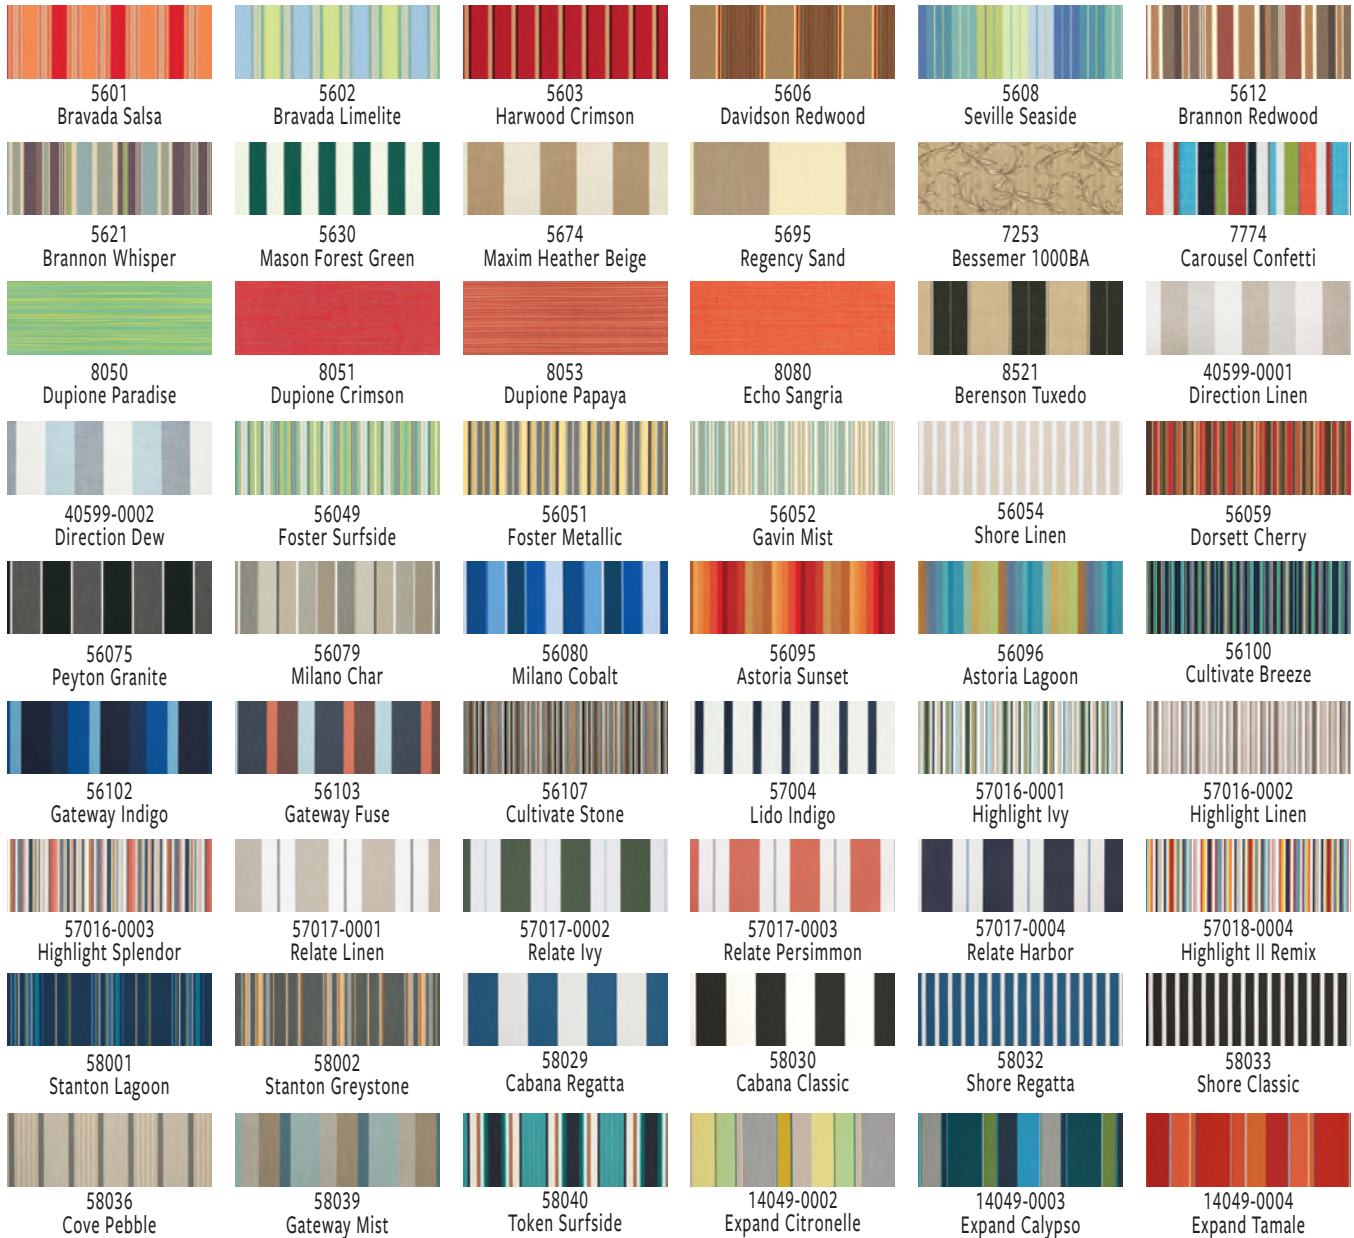

FURNITURE GRADE

GRADE D

Spectrum fabrics are recommended for use on umbrellas in residential applications only