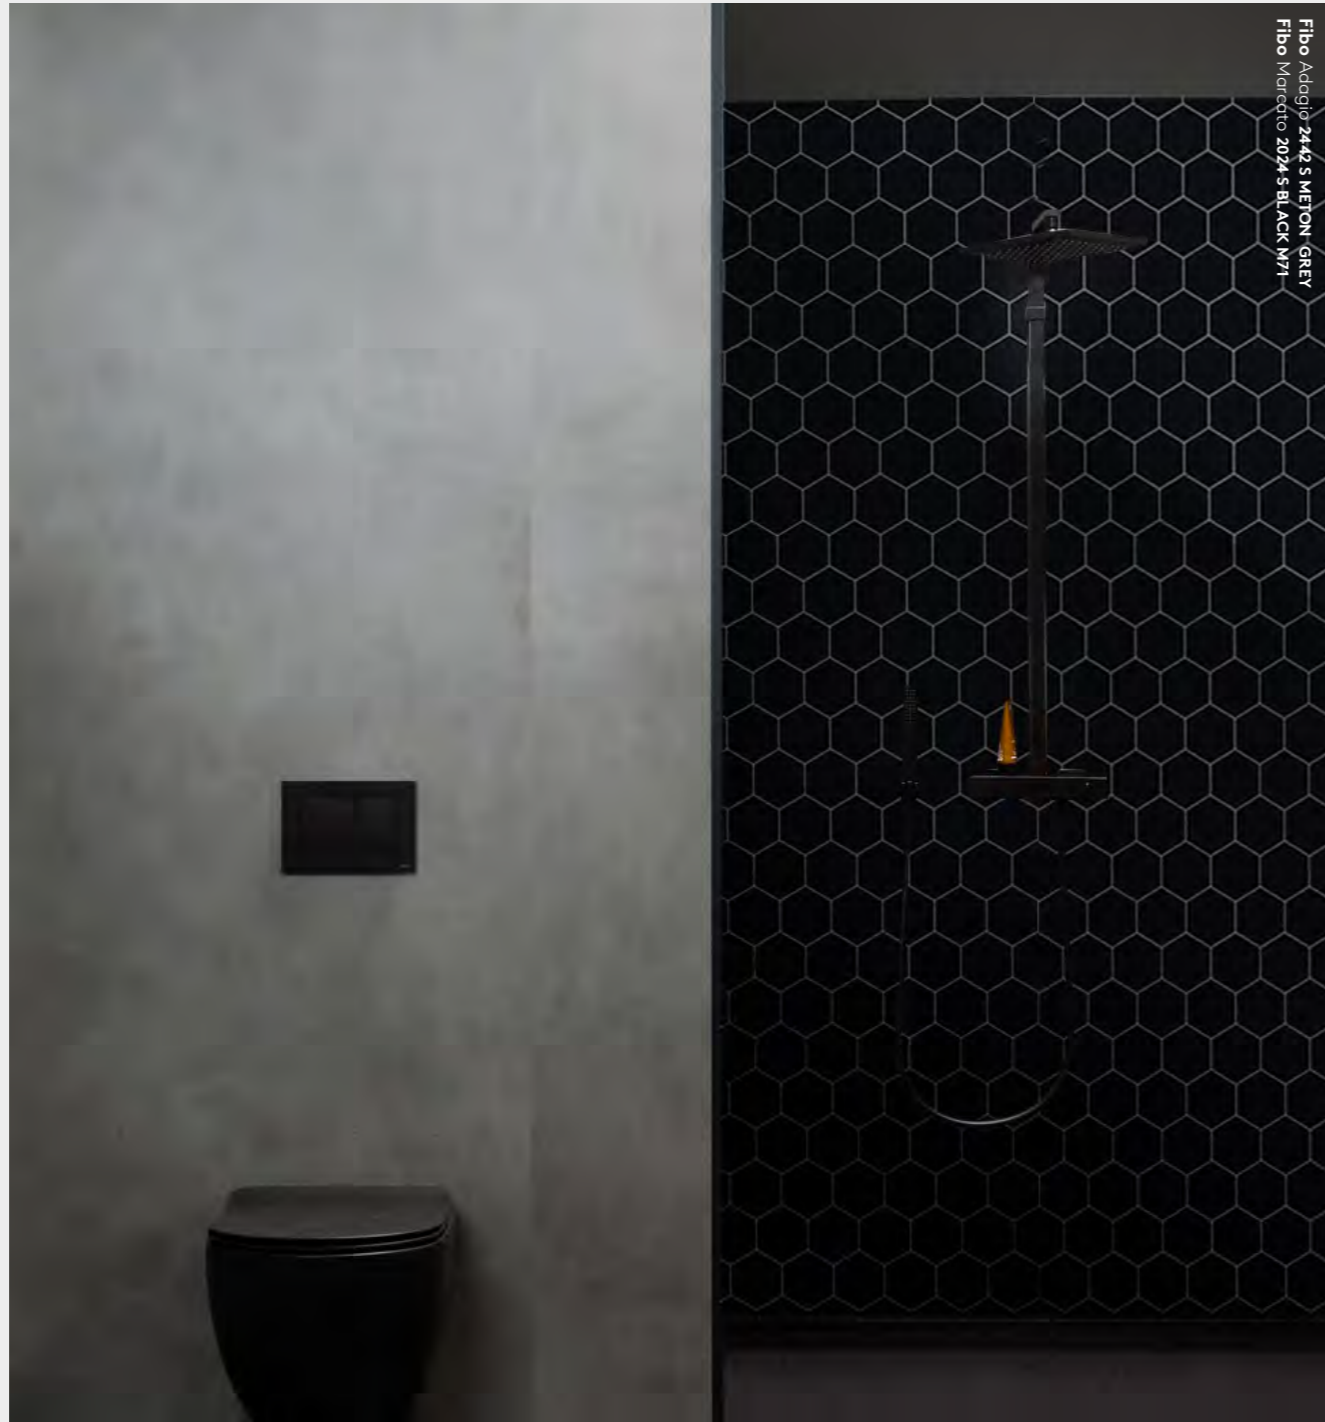

Nature

Fibo Adagio 2442 S METON GREY
Fibo Marcato 2024 S BLACK M71