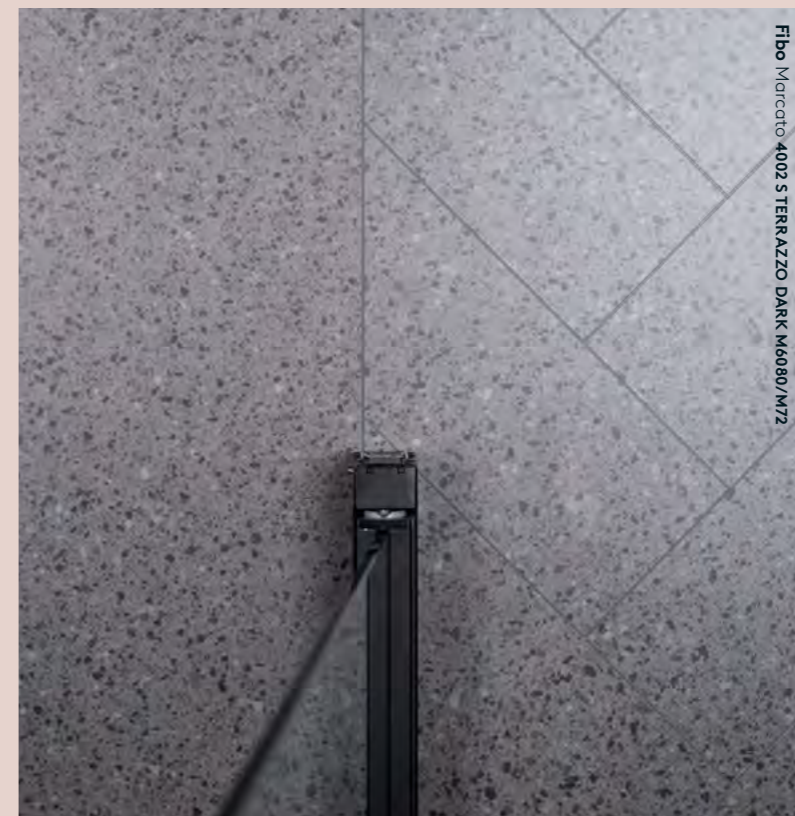

WHAT IS TERRAZZO?

Traditionally, Terrazzo is a type of concrete consisting of cement, water, crushed natural stone and as a rule includes a pigment. Meet our Terrazzo decors: