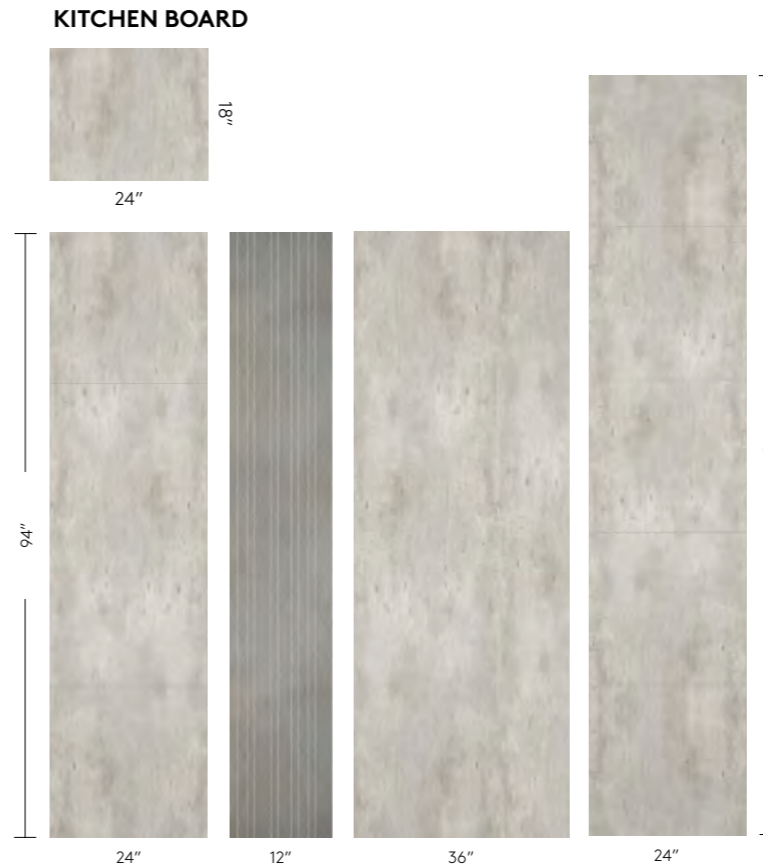

PANEL SIZES

94 inch panel height allow for a rapid, easy installation of a whole wall from floor to ceiling. Certain decors are also found in 107 inch length for rooms with extra high ceilings. We also offer a broad selection of decors in 36 inch wide panels, with no tile effect, in addition to an 12 inch wide accent panel.