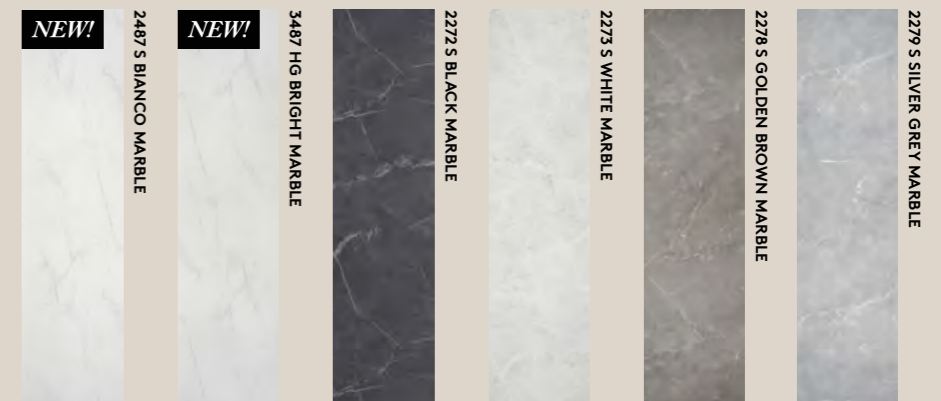

Marble

Fibo Marcato 3487 HG BRIGHT MARBLE M00

MODERN CLASSICS

Marble designs consistently stand the test of time and rarely go out of fashion. You cannot go wrong with any of our six decors. Black Marble is perfect if you are aiming for an edgy, contemporary look. White Marble offers a subtle touch of grace. For elegance, look no further than our new Bright and Bianco Marbles.

Fibo Marcato 2272 S BLACK MARBLE M6000

SURFACE TEXTURES
 S = Silk
 HG = High gloss

Concrete

Fibo Marcato 2126 S DARK SOOT M6060 / ME88

Fibo Marcato 4943 EM GREY CONCRETE M6060

SHADES OF CONCRETE

Select a rough concrete look to create an industrial style. Round and soft forms and shiny surfaces go well as a contrast to concrete. Our best-selling Cracked Cement goes well with most things – and most people! Here is a wide selection to suit your taste. Note that several of our Marcato panels are delivered in extra-long lengths for those who have a high ceiling!