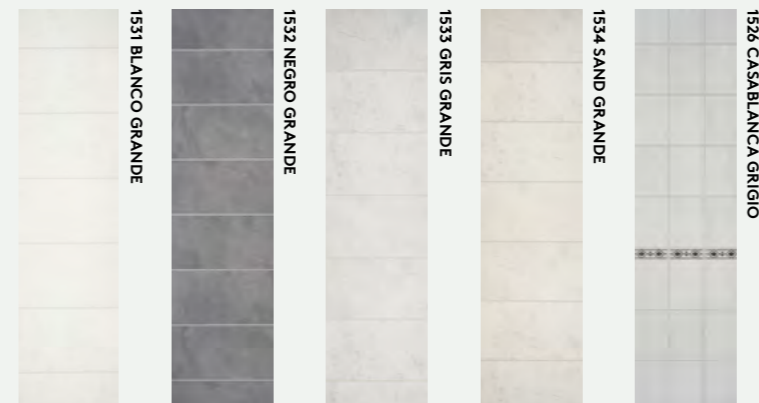

Tactility

THE TACTILE FEELING OF THE SURFACE

The Crescendo collection has a unique surface with a three-dimensional effect. Both panels and grout lines have an irregular surface, giving them a realistic, natural look.

Please note that Crescendo is specially designed to incorporate authentic-looking grout lines, and the grout line width may therefore vary by +/- 0 5/64". You should also know that Crescendo grout lines are not milled but are part of the panel design.