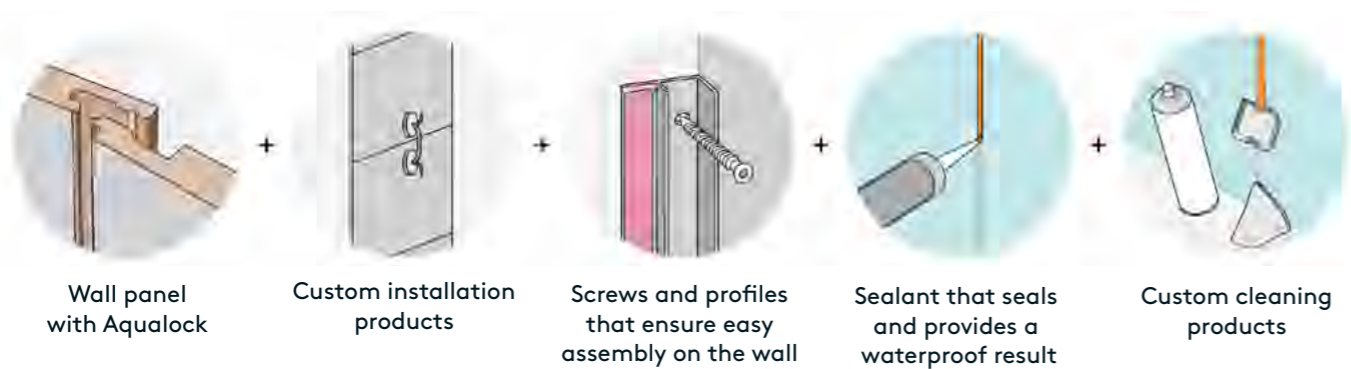

From our very beginning, Fibo's focus on innovation has been our greatest driving force. Wet rooms leave little room for error. Our products are tested to meet the highest wet room standards, and it's why building contractors, public sector developers, and skilled tradespersons all choose Fibo.

A Simple and Complete Solution

Fibo's wall system is 100% waterproof and has all necessary approvals for wet rooms. The system is supplied as a complete set of accessory products and profiles, which simplifies installation and ensures a perfect result.