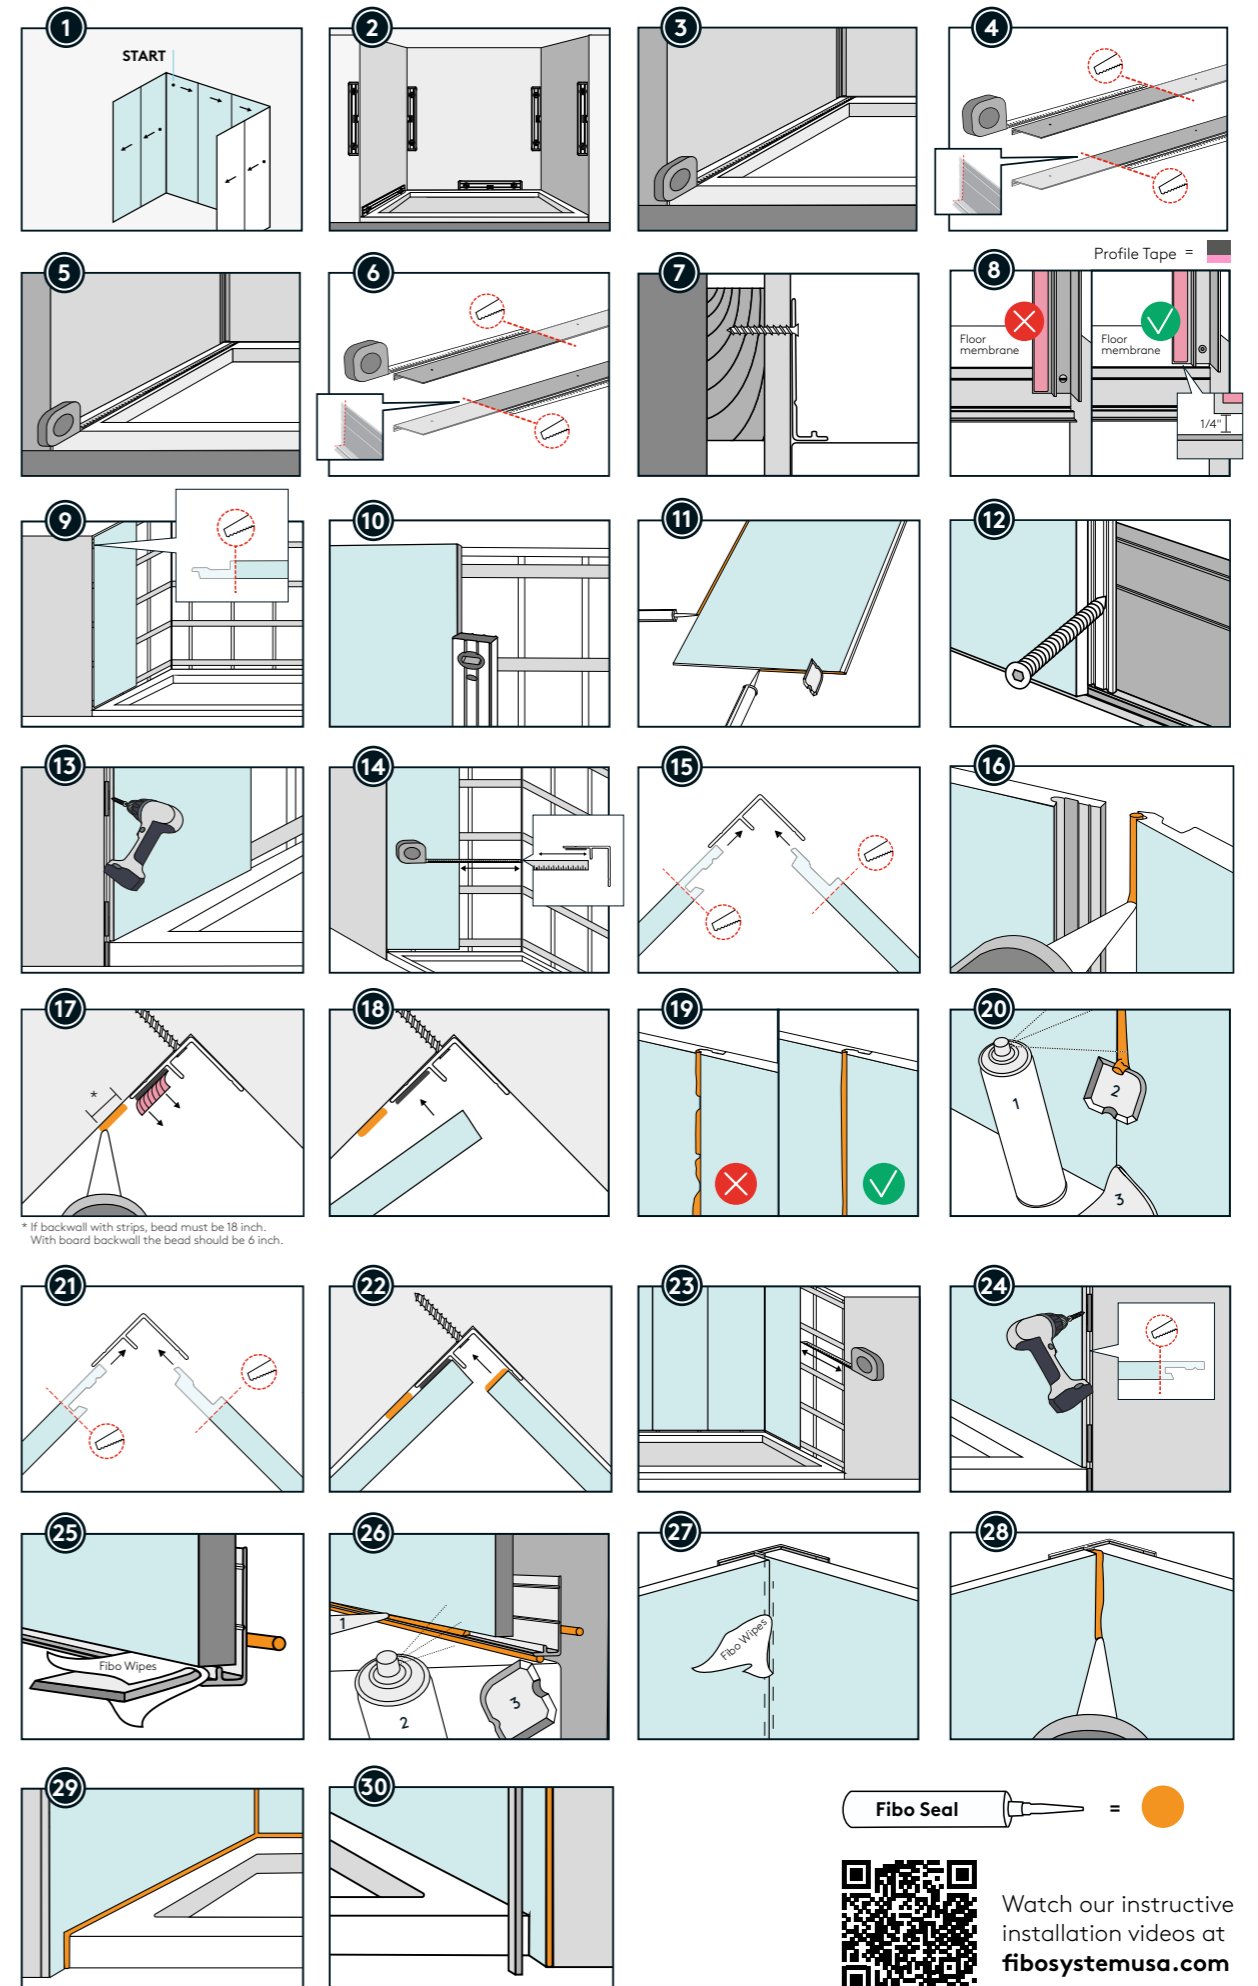

FIBO | INSTALLATION WITH HIDDEN INTERIOR CORNER PROFILE