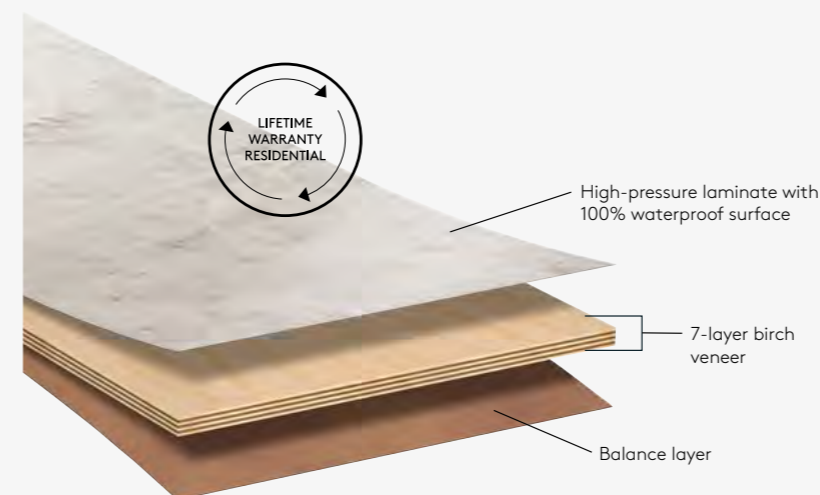

WORLD CLASS WALL PANEL

Fibo wall panel has a core of seven birch veneer layers made from PEFC certified wood types. The boards are pressed together and covered with high-pressure laminate so that there is a membrane in front. You thus get a 100% waterproof, environmentally friendly design wall adapted to your needs.