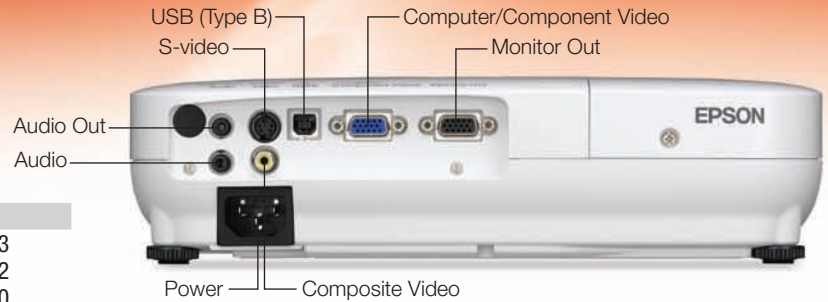

PowerLite® S9

Multimedia Projector

Product Name	Product Code	UPC
PowerLite S9	V11H376020	0 10343 87830 3
Genuine Epson Lamp	V13H010L58	0 10343 87853 2
Replacement Air Filter Set	V13H134A25	0 10343 87422 0

Specifications

Projection System
Epson 3LCD, 3-chip technology

Projection Method
Front/rear/ceiling mount

Driving Method
Epson Poly-silicon TFT Active Matrix

Pixel Number
480,000 dots (800 x 600) x 3

White Light Output¹
2500 lumens (ISO 21118 Standard)

Color Light Output¹
2500 lumens

Aspect Ratio
4:3

Native Resolution
800 x 600 (SVGA)

Resize
640 x 480 (VGA), 1024 x 768 (XGA),
1152 x 864 (SXGA1), 1280 X 800 (WXGA),
1440 x 900 (WSXGA), 1280 X 960 (SXGA2),
1280 X 1024 (SXGA3), 1280 X 768 (WXGA60-1),
1360 X 768 (WXGA60-2), 1400 X 1050 (SXGA+)

Lamp Type
200 W UHE (E-TORL)

Lamp Life³
Up to 5000 hours (ECO Mode)
Up to 4000 hours (Normal Mode)

Throw Ratio Range
1.45 – 1.96 (4:3)

Size (projected distance)
30" – 350" (2.9' – 34.4')

Keystone Correction (Manual)
Vertical: ± 30 degrees

USB Plug 'n Play
Projector is compatible with PC and Mac computers

Contrast Ratio
Up to 2000:1

Color Reproduction
16.77 million colors

Projection Lens

Type
Manual focus

F-number
1.44

Focal Length
16.6 mm

Zoom Ratio
Digital zoom 1.0 – 1.35

Other

Display Performance
NTSC: 480 lines
PAL: 560 lines
(Depends on observation of the multi-burst pattern)

Input Signal
Computer/component video: D-sub 15 pin x 1
S-video: Mini DIN x 1
Composite video: RCA (Yellow) x 1
Audio in: Stereo Mini x 1
USB connector: Type B x 1
Monitor out: D-Sub 15 pin x 1
Audio out: Stereo Mini x 1

Speaker
1 W (mono)

Operating Temperature
41 ° to 95 °F (5 ° to 35 °C)

Power Supply Voltage
100 – 240 V ± 10%, 50/60 Hz

Power Consumption
280 W (Normal Mode)
2.6 W Standby (Communication On)
0.3 W Standby (Communication Off)

Fan Noise
37 dB (Normal Mode)
29 dB (ECO Mode)

Security
Kensington®- style lock provision, padlock and security anchor bar

Dimensions (W x D x H)

Including feet: 11.6" x 9.0" x 3.1"
Excluding feet: 11.6" x 9.0" x 3.0"
Weight: 5.1 lb (2.3 kg)

Remote Control

Features
Source search, computer, video, USB, power, aspect, color mode, volume, e-zoom, A/V mute, freeze, menu, esc, enter, page up and down, help, auto, mouse functions, user, num, pointer

Operating Angle
Right/left: ± 30 degrees
Upper/lower: ± 15 degrees

Operating Distance
19' (6 m)

Support

The Epson Connection^{SM}
Pre-sales support (U.S. and Canada):
800-463-7766
Internet website:
www.epson.com

Service Programs
Two-year projector limited warranty, Epson Road Service program, Epson PrivateLine® dedicated toll-free support and 90-day lamp limited warranty

What's In The Box
PowerLite S9 multimedia projector, power cord, computer cable (VGA), soft carrying case, projector remote control, batteries, user manual CD, Quick Setup Sheet, PrivateLine support card and password protection sticker

Accessory Part Numbers