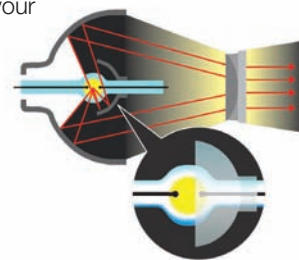

Energy-efficient E-TORL® lamp, exclusively from Epson

- Delivers more lumens per watt and lasts up to 5000 hours³
- E-TORL technology prolongs lamp life by minimizing power consumption and maximizing light efficiency
- E-TORL lamps maximize your presentation time, while minimizing your costs

▲ E-TORL lamp