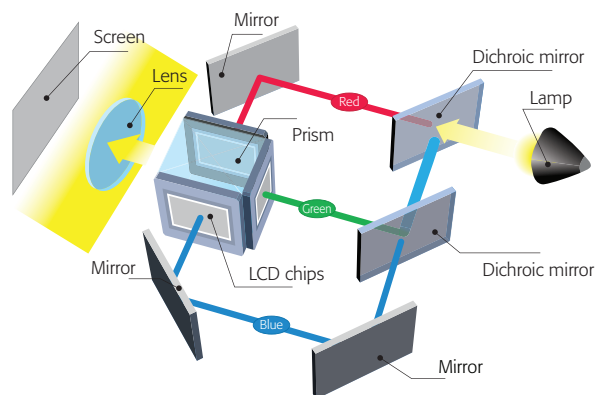

3LCD technology — for quality and color that's beyond amazing

Innovative technology with proven reliability

- 3 chips for full-time, vibrant color
- 25% less electricity required per lumen of brightness when compared to 1-chip DLP projectors²
- Road-tested reliability from a company with over 20 years of experience