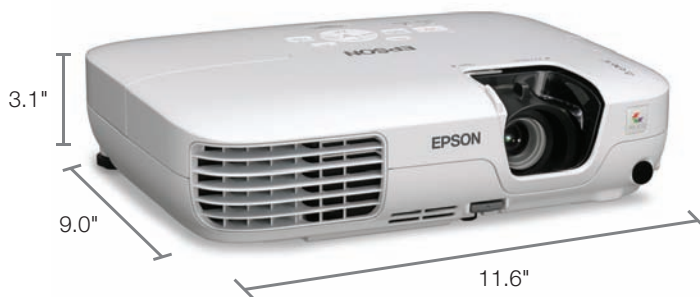

▲ Compact and portable design

Better Products for a Better Future™

For more information on Epson's environmental programs, go to eco.epson.com

Eco Features

- Energy-efficient E-TORL lamp
- Designed to be recycled⁴
- RoHS compliant
- Epson America, Inc. is a SmartWay^{SM} Transport Partner⁵