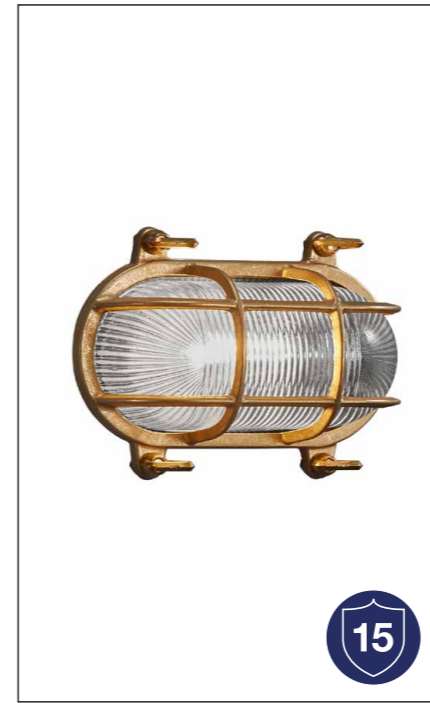

Brass: 49031035

Helford Wall

Bulb Base	E27
Dimmable	Yes (based on fitted bulb)
Wattage (max)	12.5W
Material	Brass / Nickel
IP Rating	IP64
Area	Outdoor

Summary

Helford has been inspired by the harsh Nordic weather with rough nature and roaring seas. The maritime design highlights the raw and rustic and makes Helford a decorative wall lamp which fits beautifully at the front door, the garage or on the fence.

Helford