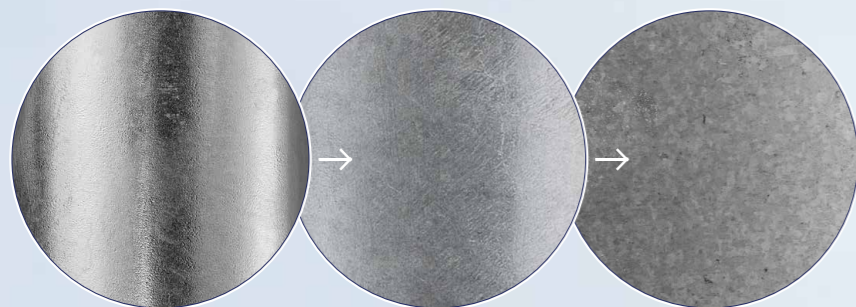

The image features three overlapping rectangular metal plates with a brushed texture, set against a light grey background. The top plate is silver, the middle one is copper, and the bottom one is brass. The plates are arranged diagonally from the top-left towards the bottom-right, with the copper plate being the largest and most prominent. The lighting creates soft gradients and highlights across the surfaces of the metal.

Galvanised Steel

Shiny

Matte

Galvanised: 74481031

Agger Wall / Garden

Bulb Base	E27
Dimmable	Yes (based on fitted bulb)
Wattage (max)	60W
Material	Galvanised
IP Rating	IP54
Area	Outdoor

Summary

The Agger wall light – a traditional outdoor light in galvanised steel. Suitable for energy-saving bulbs or LED bulbs. The galvanised finish makes the light fixture resistant to harsh climates. We recommend light fixtures in galvanised steel for coastal areas.

Agger
AGGER

Galvanised: 10600319

Galvanised:
10600219

Amalienborg Garden / Wall

Bulb Base	E27
Dimmable	Yes (based on fitted bulb)
Wattage (max)	60W
Material	Galvanised
IP Rating	IP54
Area	Outdoor

Summary

Amalienborg is a classic and stylish outdoor light fixture. The three shades diffuse light while eliminating glare. The galvanised finish makes the light fixture resistant to the Nordic climate. We recommend light fixtures in galvanised steel for coastal areas. It is possible to purchase a base for pillar lighting appropriate for this product.