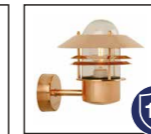

Sensor Copper
25031030

Copper:
25011030