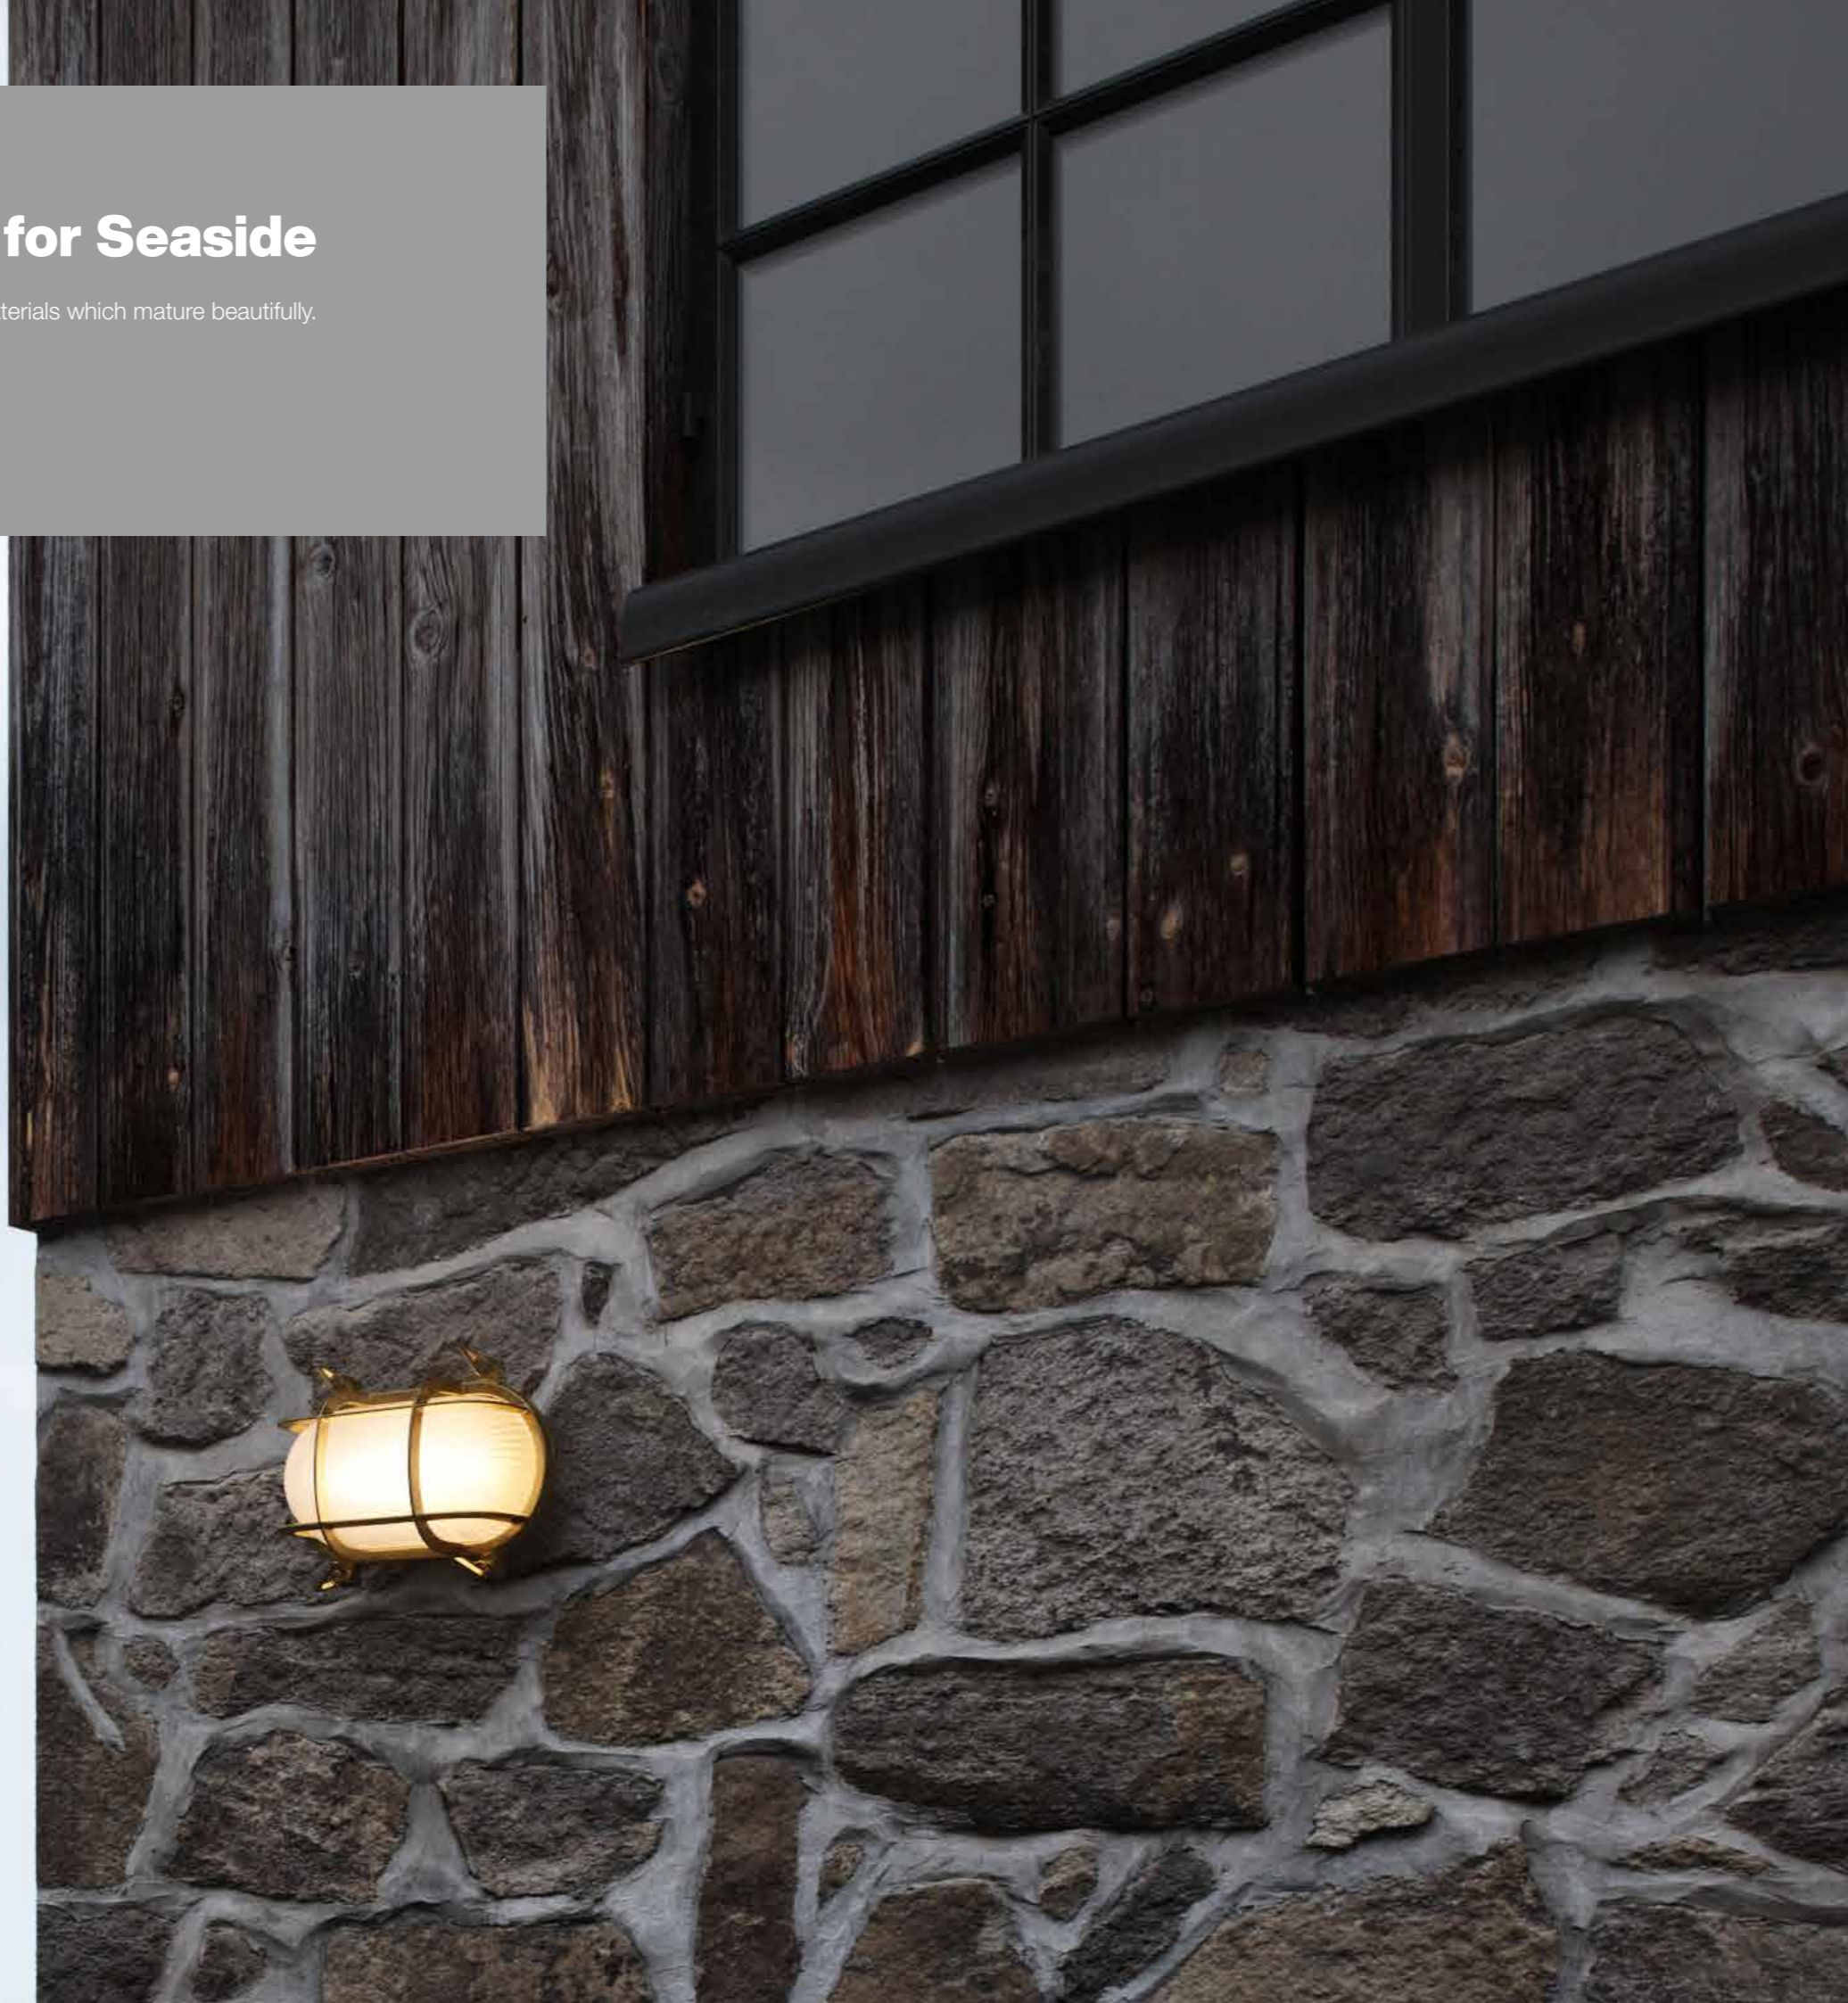

Galvanised Steel

Shiny

Matte

Galvanised: 74481031

Agger Wall / Garden

Bulb Base	E27
Dimmable	Yes (based on fitted bulb)
Wattage (max)	60W
Material	Galvanised
IP Rating	IP54
Area	Outdoor

Summary

The Agger wall light – a traditional outdoor light in galvanised steel. Suitable for energy-saving bulbs or LED bulbs. The galvanised finish makes the light fixture resistant to harsh climates. We recommend light fixtures in galvanised steel for coastal areas.