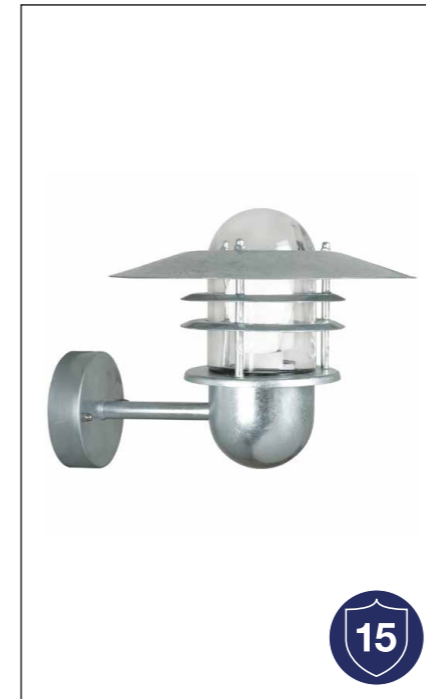

Galvanised Steel

Shiny

Matte

Galvanised: 74481031

Agger Wall / Garden

Bulb Base	E27
Dimmable	Yes (based on fitted bulb)
Wattage (max)	60W
Material	Galvanised
IP Rating	IP54
Area	Outdoor

Summary

The Agger wall light – a traditional outdoor light in galvanised steel. Suitable for energy-saving bulbs or LED bulbs. The galvanised finish makes the light fixture resistant to harsh climates. We recommend light fixtures in galvanised steel for coastal areas.

Agger
AGGER

Galvanised: 10600319

Galvanised:
10600219

Amalienborg Garden / Wall

Bulb Base	E27
Dimmable	Yes (based on fitted bulb)
Wattage (max)	60W
Material	Galvanised
IP Rating	IP54
Area	Outdoor

Summary

Amalienborg is a classic and stylish outdoor light fixture. The three shades diffuse light while eliminating glare. The galvanised finish makes the light fixture resistant to the Nordic climate. We recommend light fixtures in galvanised steel for coastal areas. It is possible to purchase a base for pillar lighting appropriate for this product.