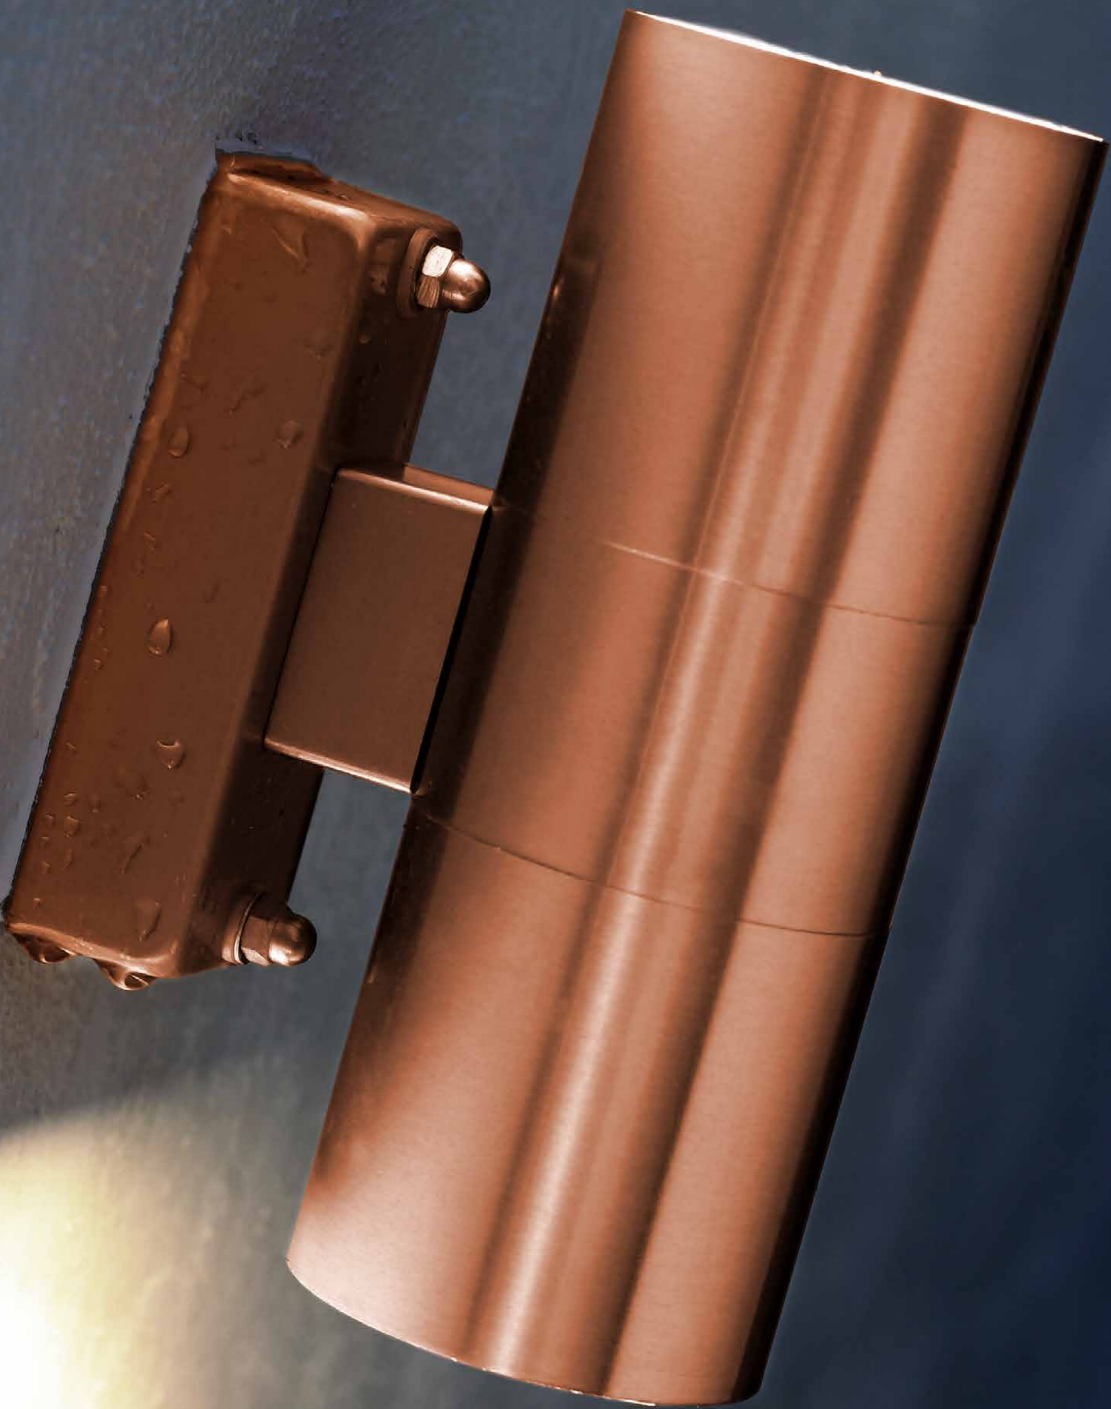

Copper: 21279930

Tin Wall

Bulb Base	GU10
Dimmable	Yes (based on fitted bulb)
Wattage (max)	35W
Material	Copper, Metal, Stainless Steel, Aluminium
IP Rating	IP54
Area	Outdoor

Summary

Wall light from Nordlux crafted in a very stylish and modern design. The light will fit perfectly on the outer wall or as a patio light.

*Does not come with 15 years guarantee. Standard warranty applies
*We do not recommend stainless steel light fixtures for aggressive environments