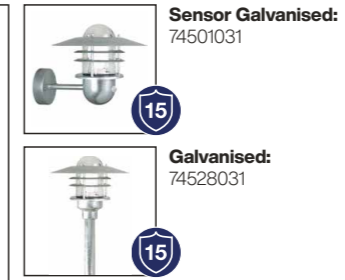

Galvanised Steel

Shiny

Matte

Galvanised: 74481031

Agger Wall / Garden

Bulb Base	E27
Dimmable	Yes (based on fitted bulb)
Wattage (max)	60W
Material	Galvanised
IP Rating	IP54
Area	Outdoor

Summary

The Agger wall light – a traditional outdoor light in galvanised steel. Suitable for energy-saving bulbs or LED bulbs. The galvanised finish makes the light fixture resistant to harsh climates. We recommend light fixtures in galvanised steel for coastal areas.