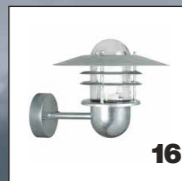

Contents

SEASIDE SERIES

16

Agger
Wall / Garden