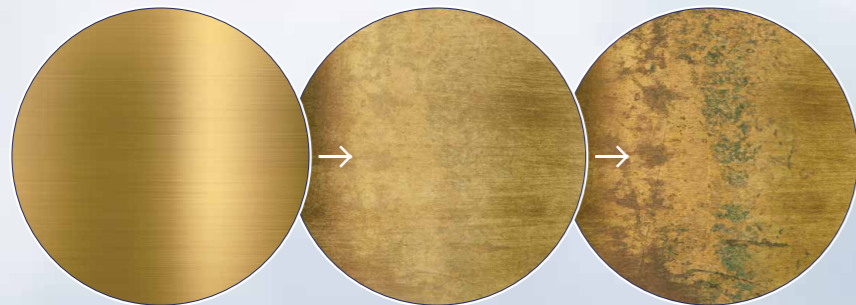

Oxidised

Designed for Seaside

Our seaside collection is made from durable and natural materials which mature beautifully.

Brass

Shiny