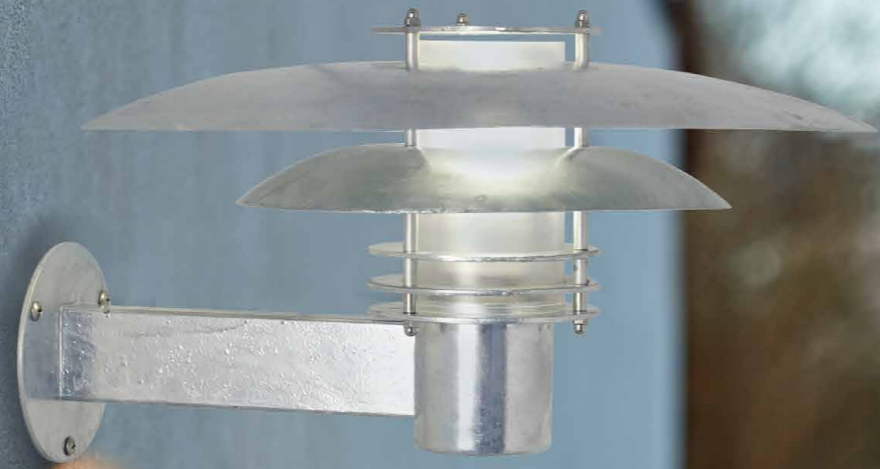

Galvanised: 24381031

Phoenix Wall

Bulb Base	E27
Dimmable	Yes (based on fitted bulb)
Wattage (max)	16W
Material	Galvanised, Copper
IP Rating	IP54
Area	Outdoor

Summary

Elegant galvanised outdoor wall light in a classic design. The wall light can be connected in parallel and is perfect for mounting in the driveway, at the entrance, on the terrace, or in the patio.