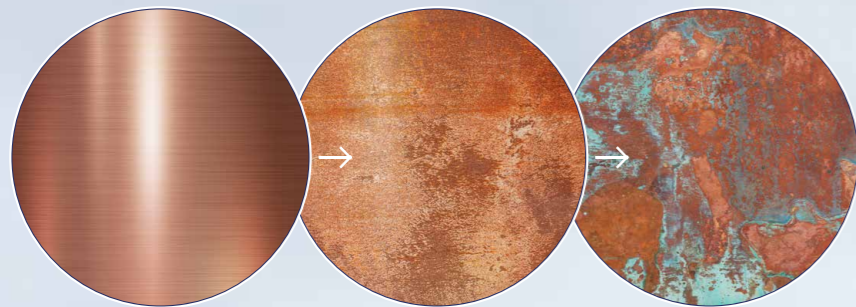

Oxidised

Copper

Shiny