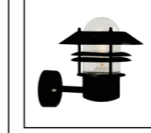

Sensor Galvanised:
25031031