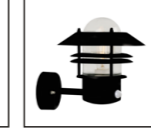

Blokhuis Wall

Bulb Base	E27
Dimmable	Yes (based on fitted bulb)
Wattage (max)	60W
Material	Galvanised, Copper, Metal
IP Rating	IP54
Area	Outdoor

Summary

A classic light fixture from Nordlux, suitable for mounting in the driveway, at the entrance, on the terrace, or on the patio. All products can be dimmed when dimmable bulb is selected.

*Does not come with 15years guarantee. Standard warranty applies