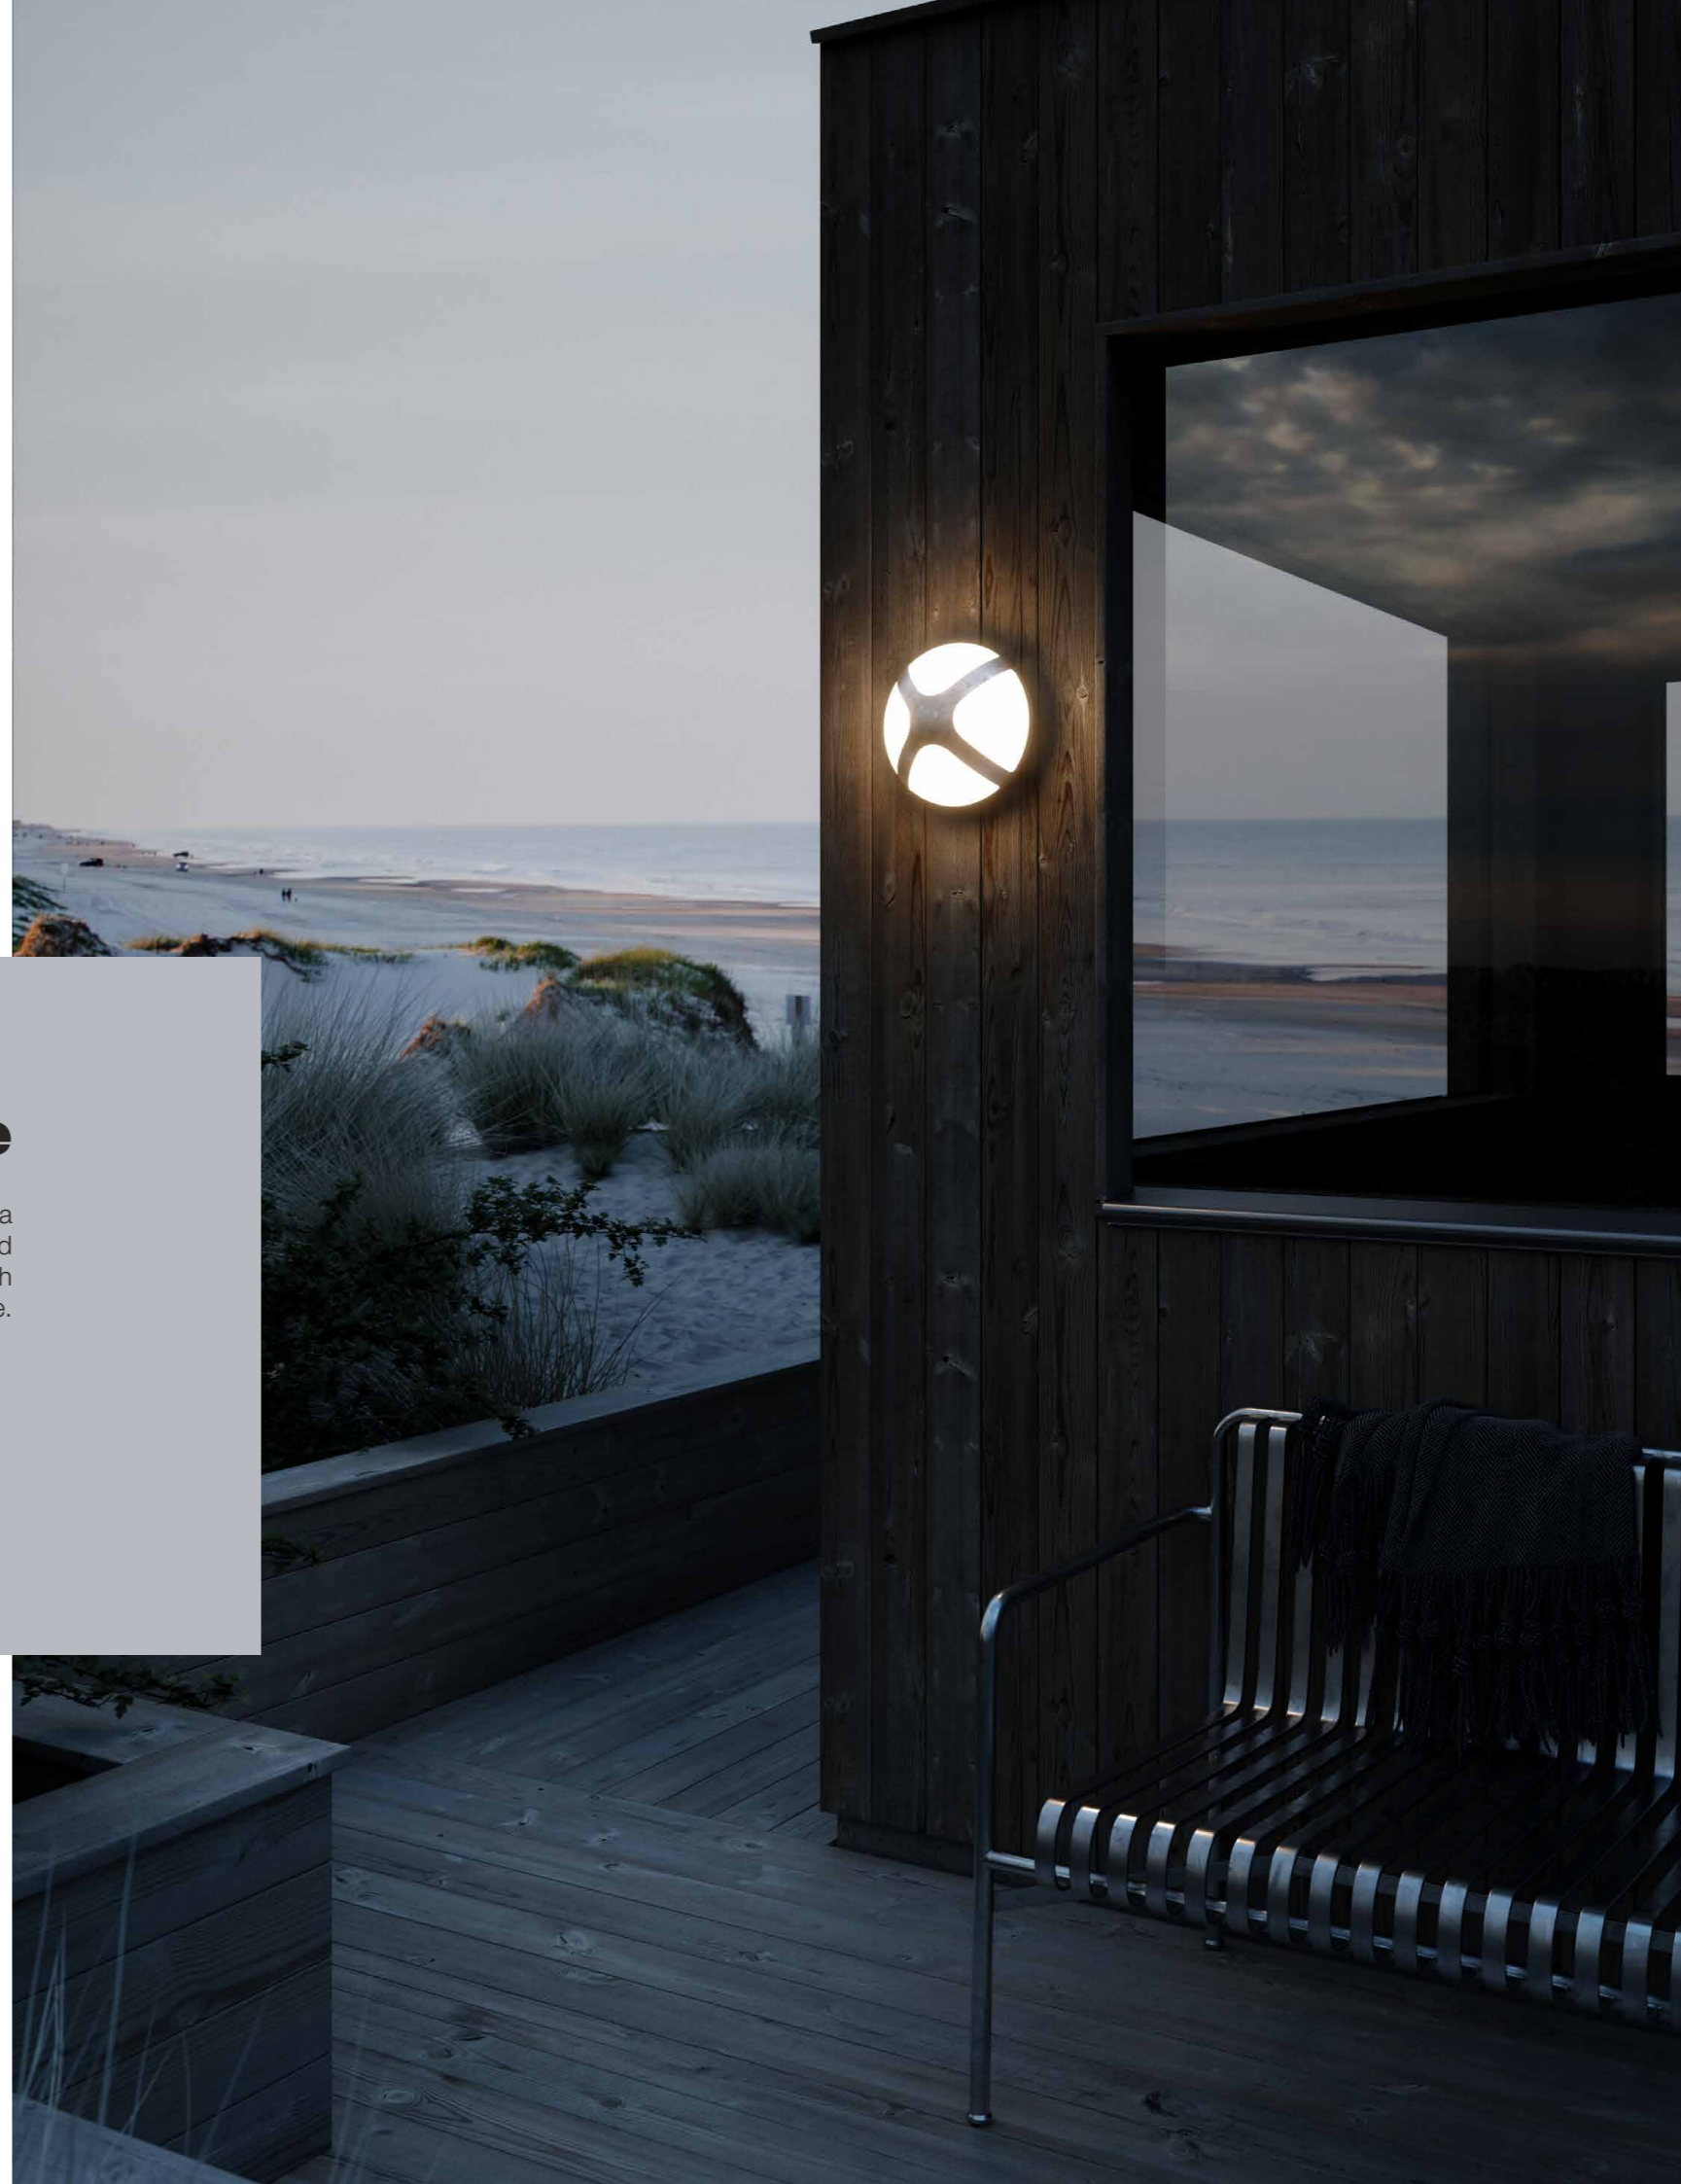

Designed for Seaside

Nature is beautiful - but it can also be rough. Crashing waves, wind, salt and especially sand can be a challenge for your home and your outdoor lighting. For Danish Nordlux, this beautiful but harsh nature and weather is part of everyday life. We therefore strive to produce lamps created from natural materials which are also resistant and durable, year after year, in relentless weather and nature.