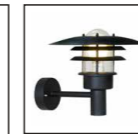

Black:
71411003*

Lønstrup Wall

Bulb Base	E27
Dimmable	Yes (based on fitted bulb)
Wattage (max)	60W
Material	Galvanised, Metal
IP Rating	IP44
Area	Outdoor

Summary

The Lønstrup wall light from Nordlux is a light of classic, simple design, making it ideal for all outdoor environments. The light provides a beautiful and soft light making it perfect for the front door. The galvanised finish makes the light fixture resistant to the Nordic climate. We recommend light fixtures in galvanised steel for coastal areas.

*Does not come with 15years guarantee. Standard warranty applies

Lønstrup LØNSTRUP