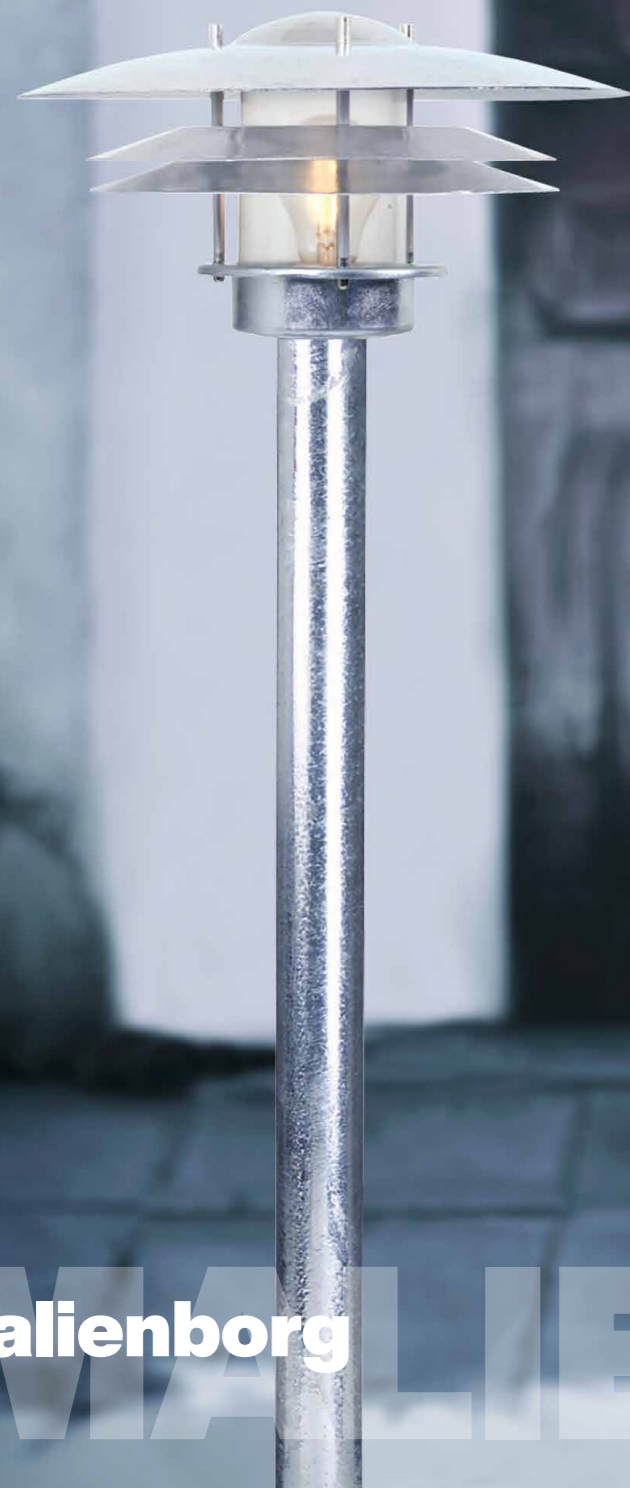

Galvanised: 10600319

Amalienborg Garden / Wall

Bulb Base	E27
Dimmable	Yes (based on fitted bulb)
Wattage (max)	60W
Material	Galvanised
IP Rating	IP54
Area	Outdoor

Summary

Amalienborg is a classic and stylish outdoor light fixture. The three shades diffuse light while eliminating glare. The galvanised finish makes the light fixture resistant to the Nordic climate. We recommend light fixtures in galvanised steel for coastal areas. It is possible to purchase a base for pillar lighting appropriate for this product.

AMALIENBOR