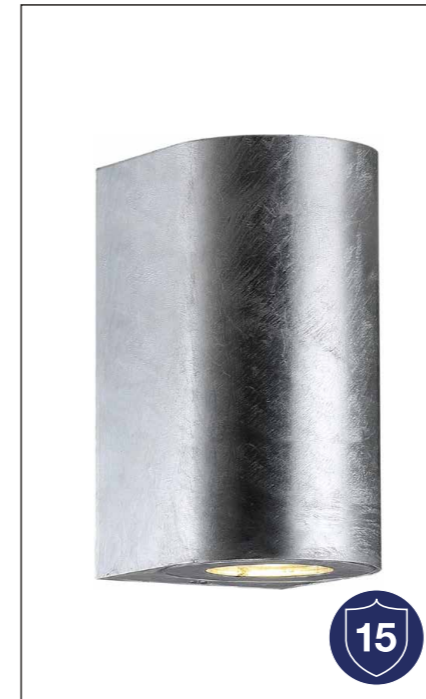

Galvanised: 49721031

Canto Maxi Wall

Bulb Base	GU10
Dimmable	Yes (based on fitted bulb)
Wattage (max)	2x28W
Material	Galvanised, Metal, Stainless Steel
IP Rating	IP44
Area	Outdoor

Summary

Placed indoors or outdoors, this lamp offers a unique lighting experience. The minimalist design makes the lamp both decorative and sculptural. The light flows both up and down, and with the three included pattern inserts.

*Does not come with 15 years guarantee. Standard warranty applies

*We do not recommend stainless steel light fixtures for aggressive environments

CANTO MAXI