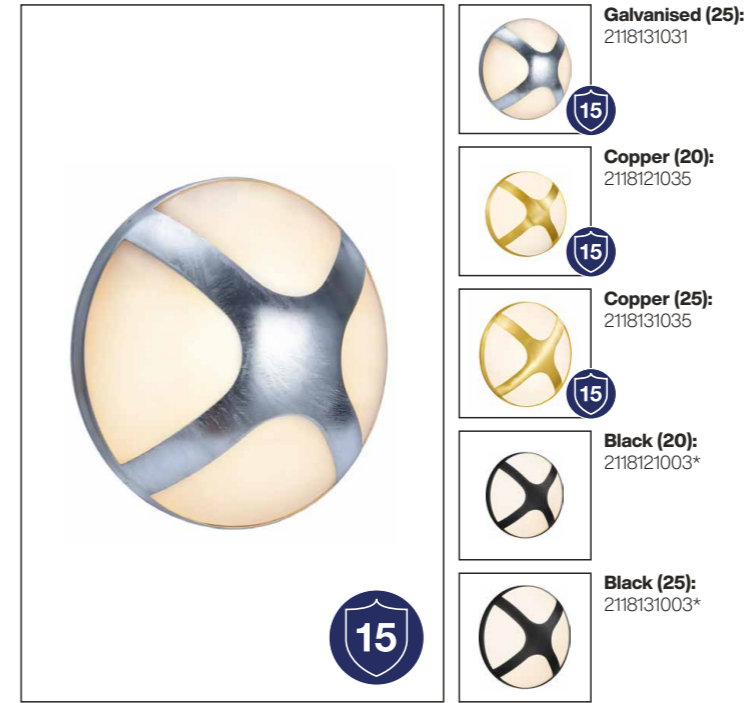

Galvanised (20): 2118121031

Cross Wall

Bulb Base	E14 / E27
Dimmable	Yes (based on fitted bulb)
Wattage (max)	15W
Material	Galvanised, Copper, Metal
IP Rating	IP54
Area	Outdoor

Summary

The round, minimalist design expression of the Cross wall light by Danish designer Maria Berntsen will embellish any exterior design - almost like a piece of jewellery for your home. Emits a warm, diffused light that creates an inviting atmosphere for your outdoor areas.

*Does not come with 15years guarantee. Standard warranty applies